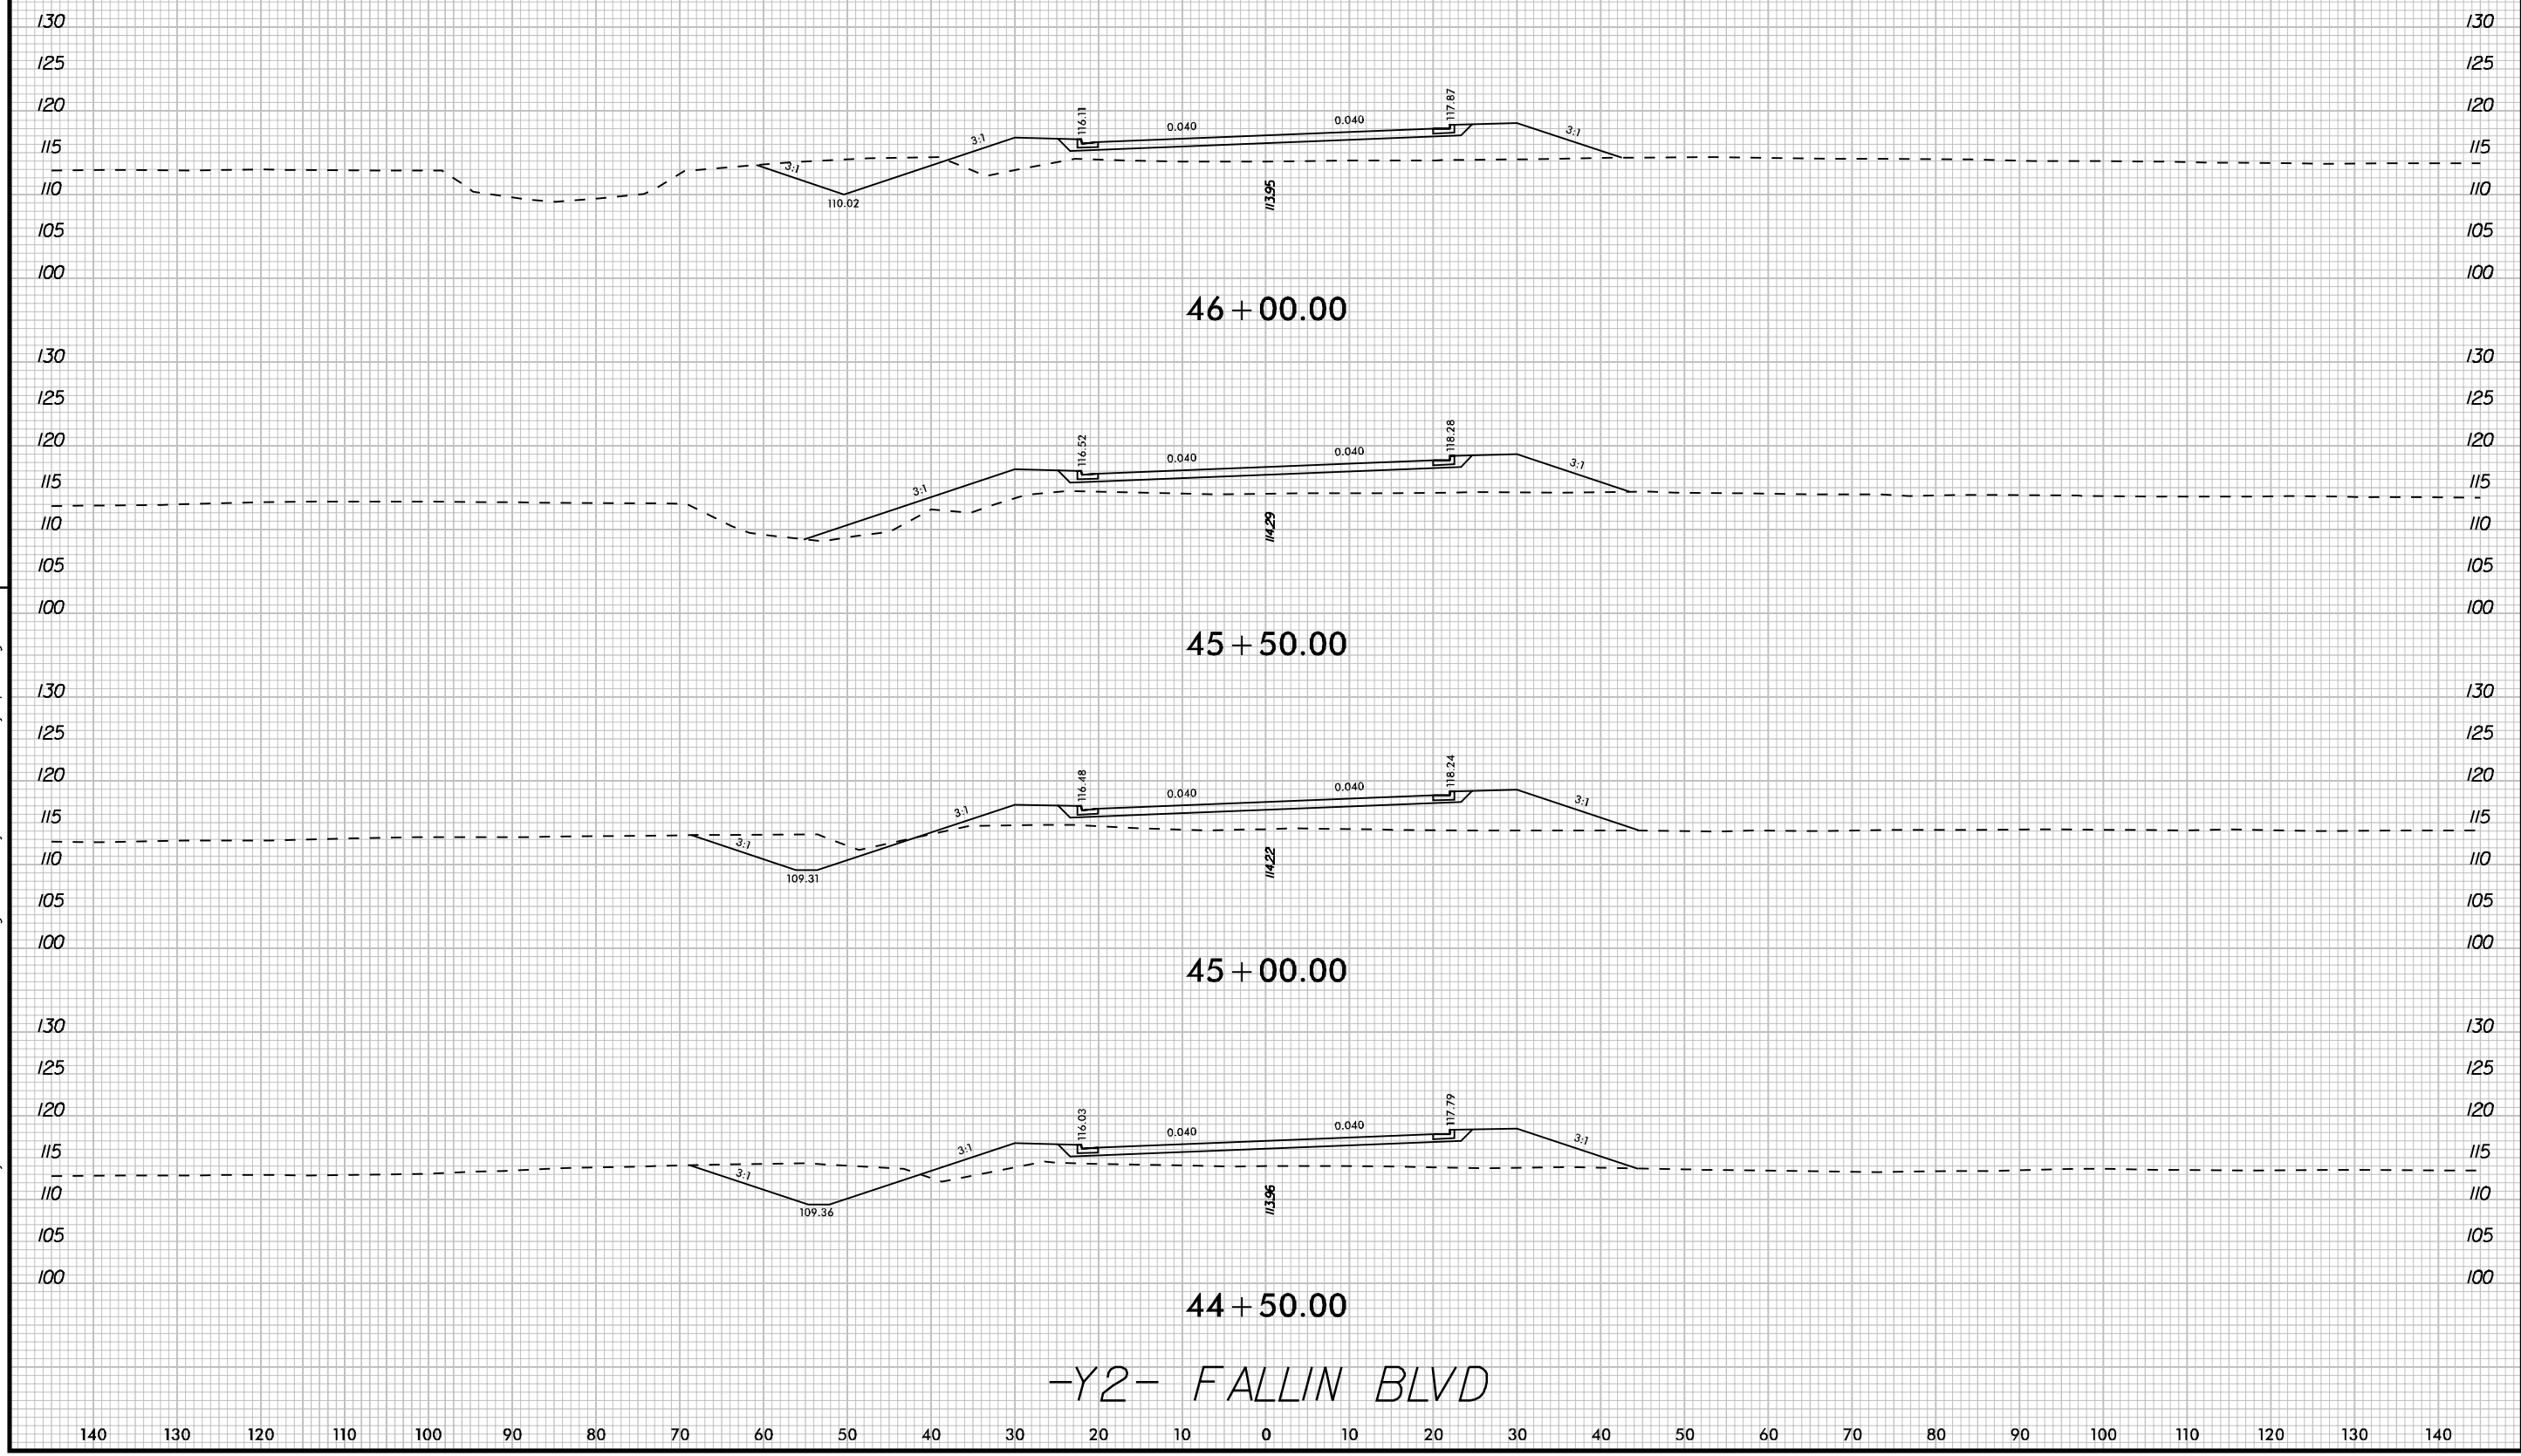

REVISIONS

K:\PAL_Roadway\01036333 - U-5724 (Central Heights)\Roadway\SSCU-5724_rdy_xpl_Y2.dgn
2/19/2020

-Y2- FALLIN BLVD