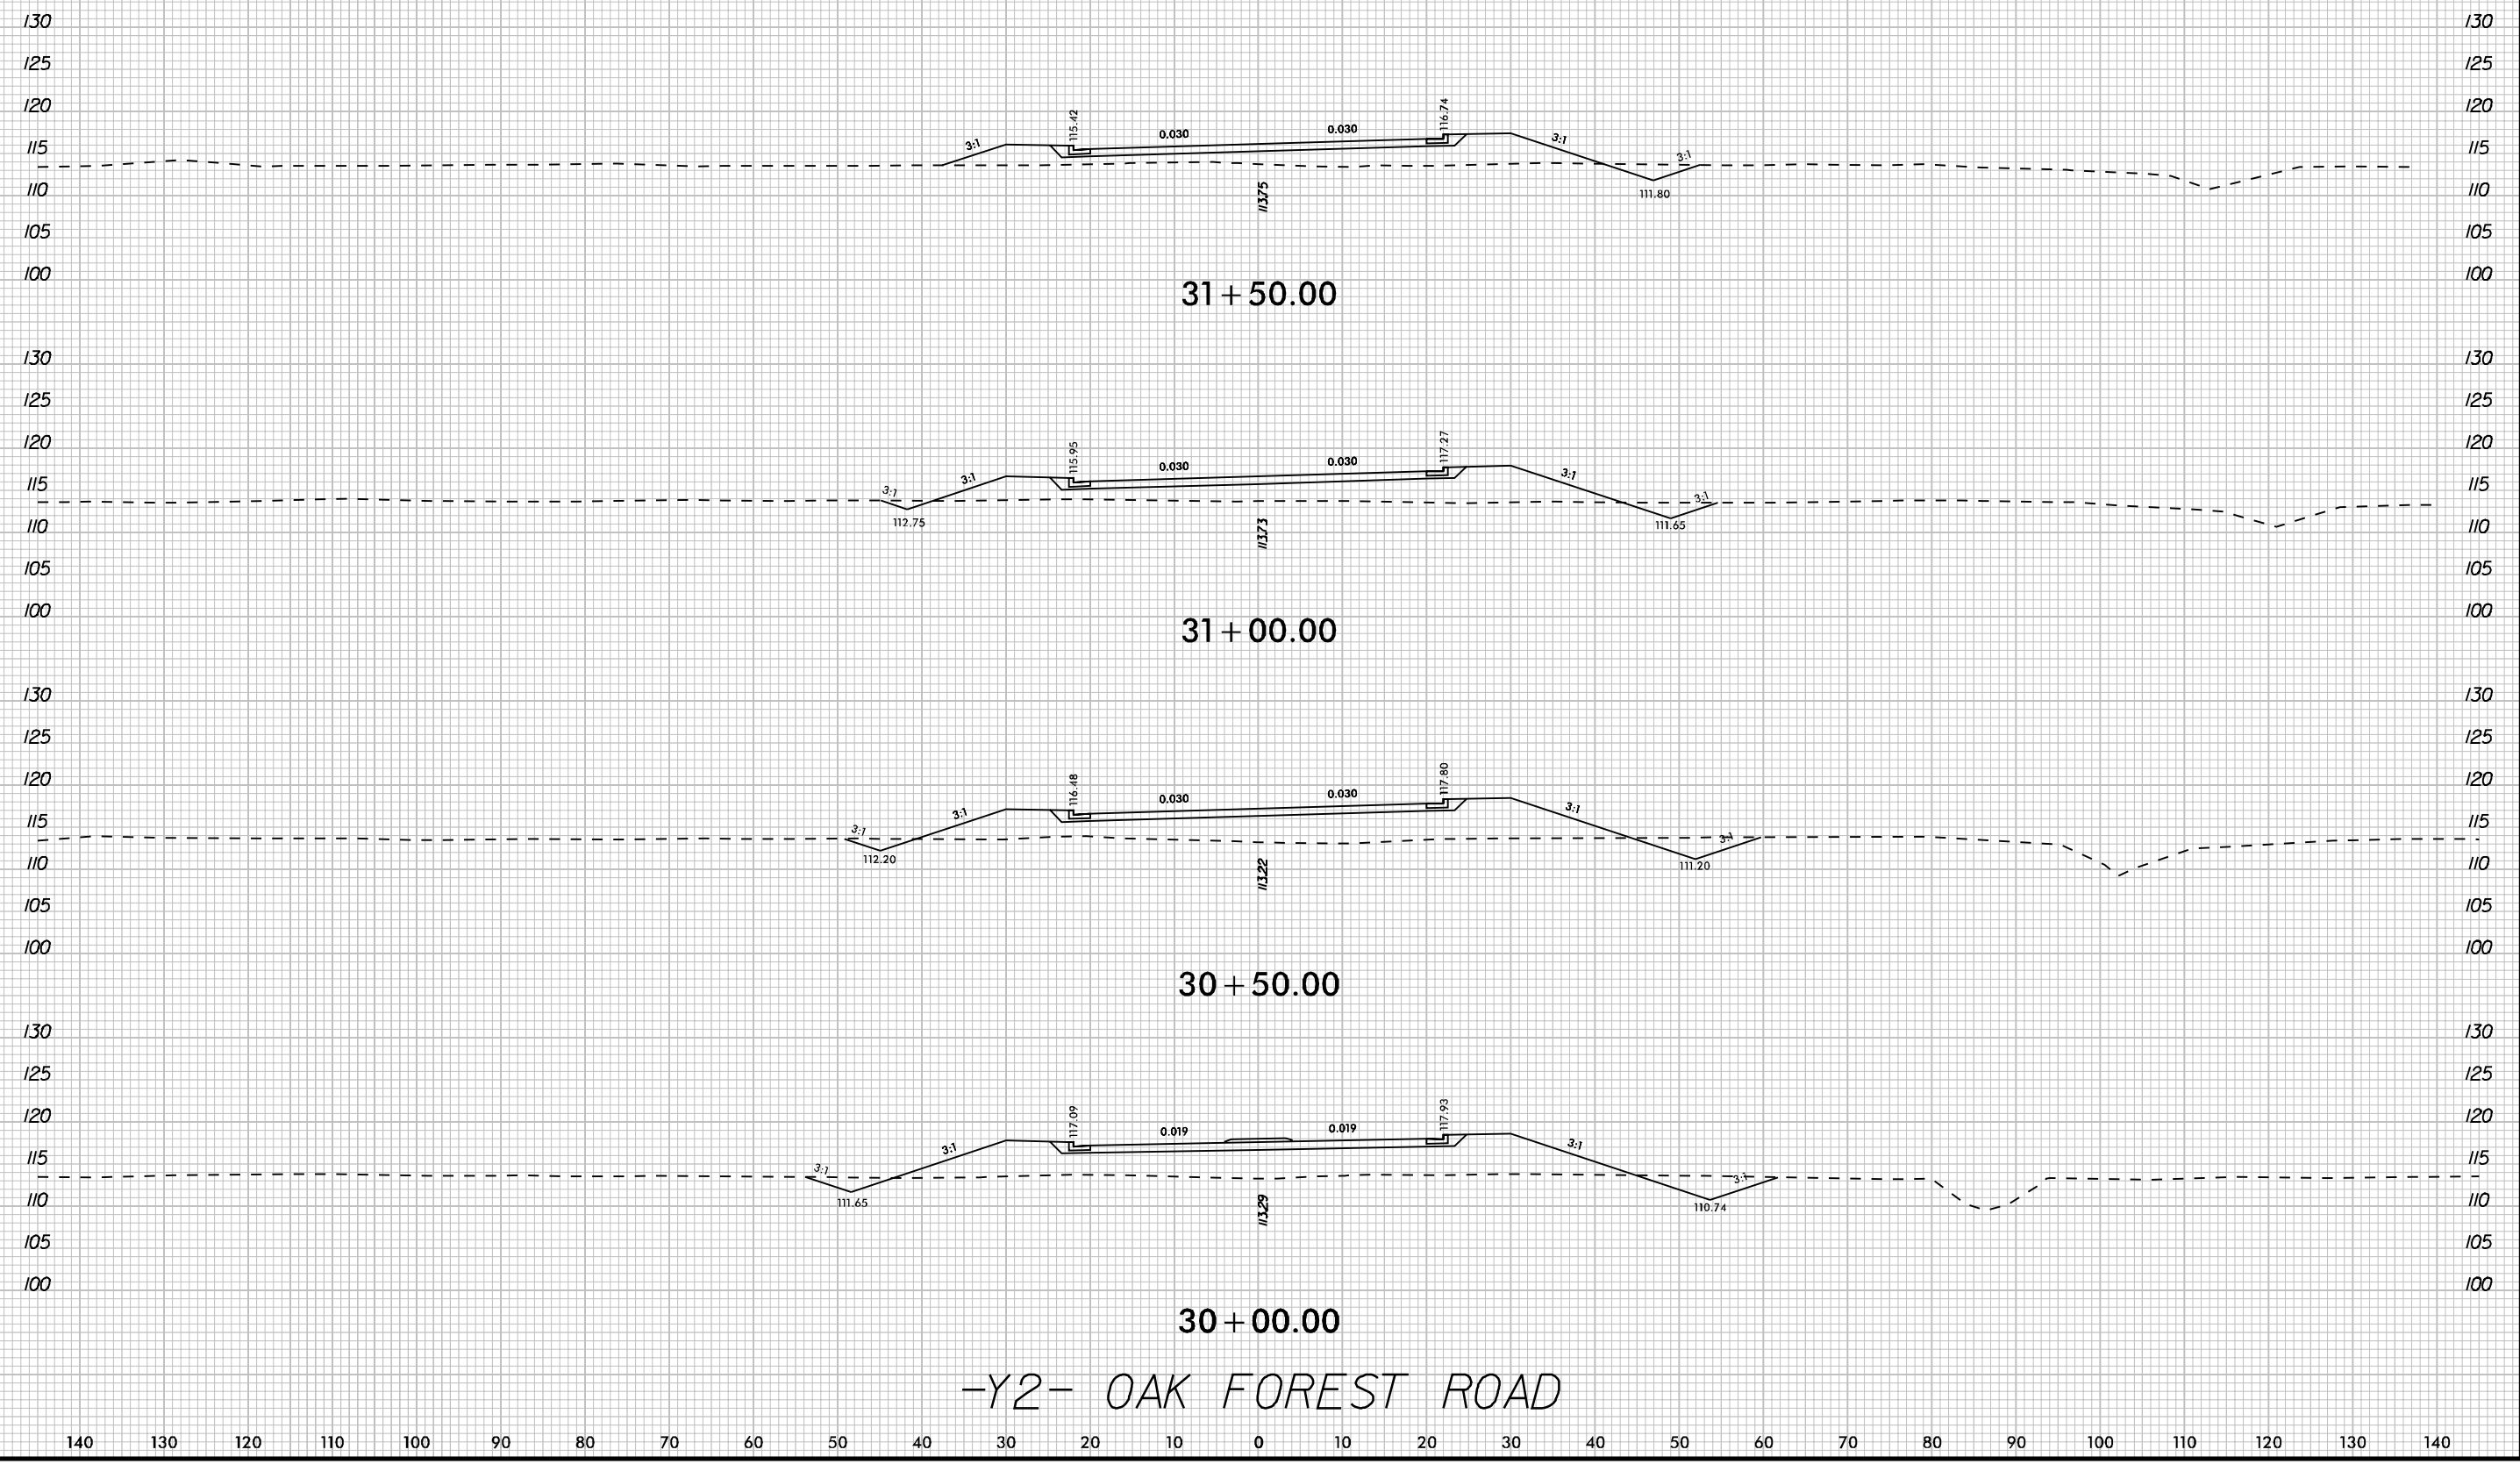

REVISIONS

K:\PAL_Roadway\01036333 - U-5724 (Central Heights)\Roadway\XSCU-5724_rdy_xpl_Y2.dgn

-Y2- OAK FOREST ROAD

2/19/2020