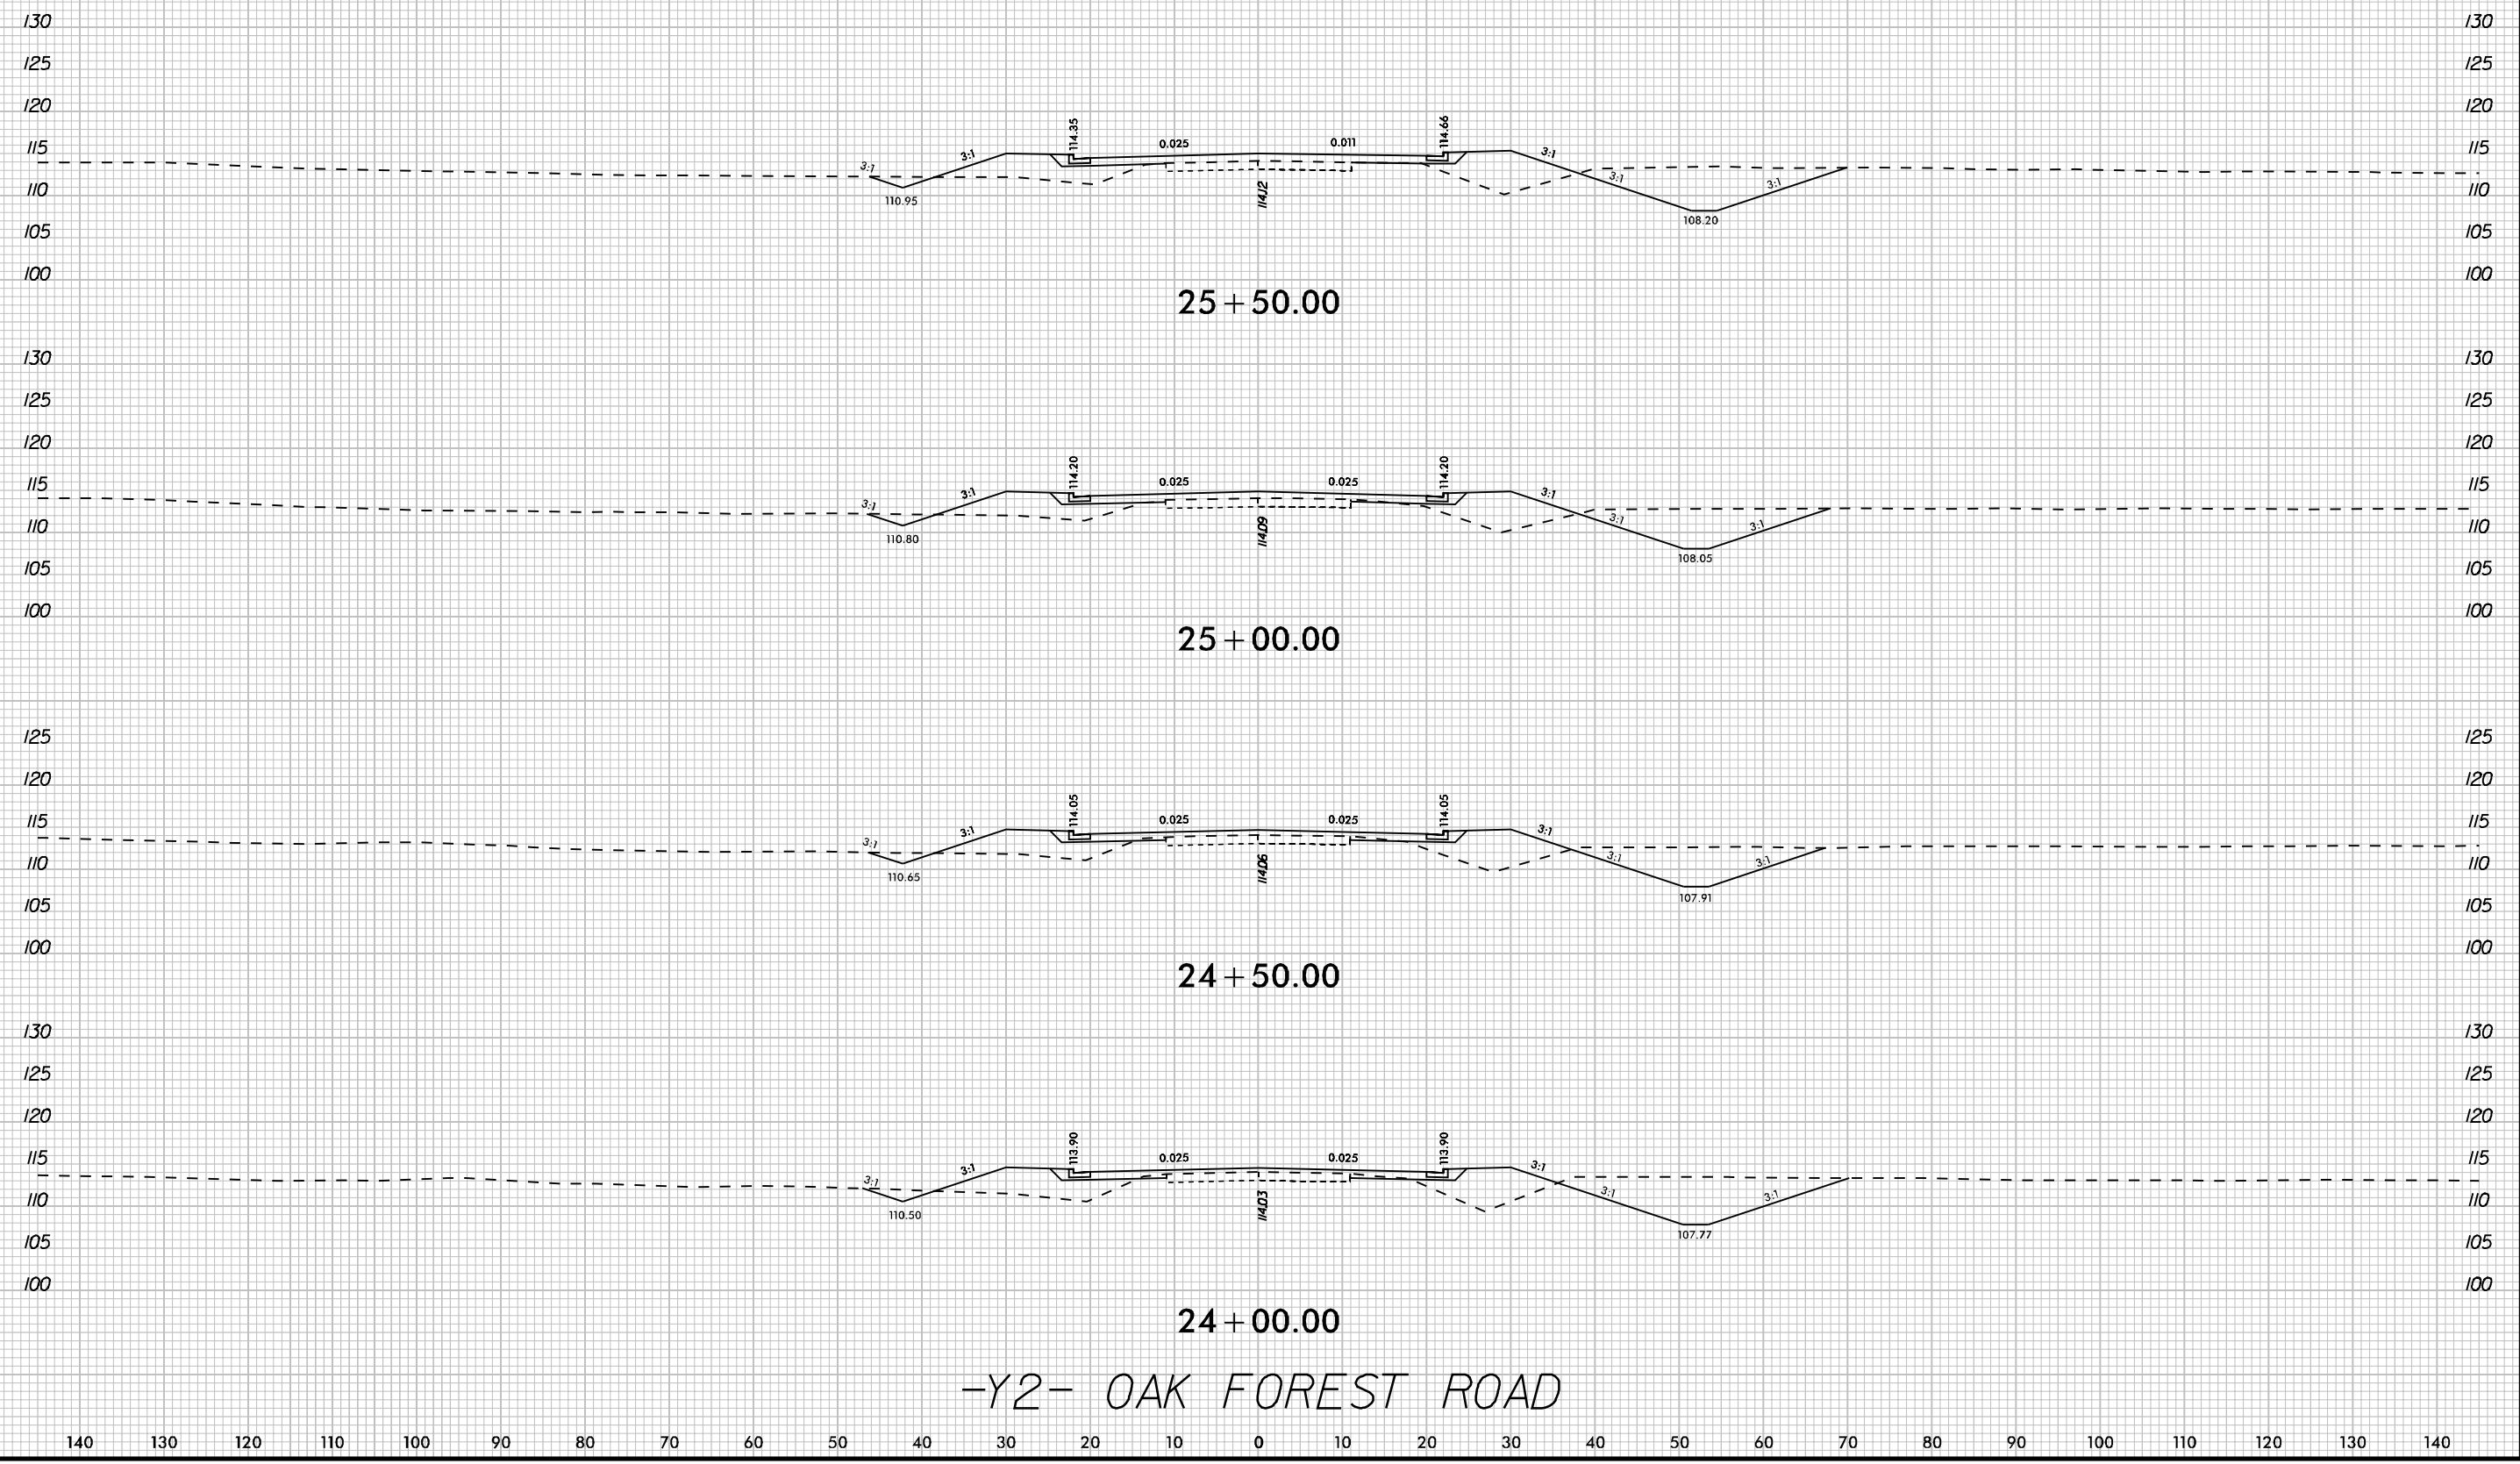

REVISIONS

K:\PAL_Roadway\01036333 - U-5724 (Central Heights)\Roadway\XSCU-5724_rdy_xpl_Y2.dgn

-Y2- OAK FOREST ROAD

2/19/2020