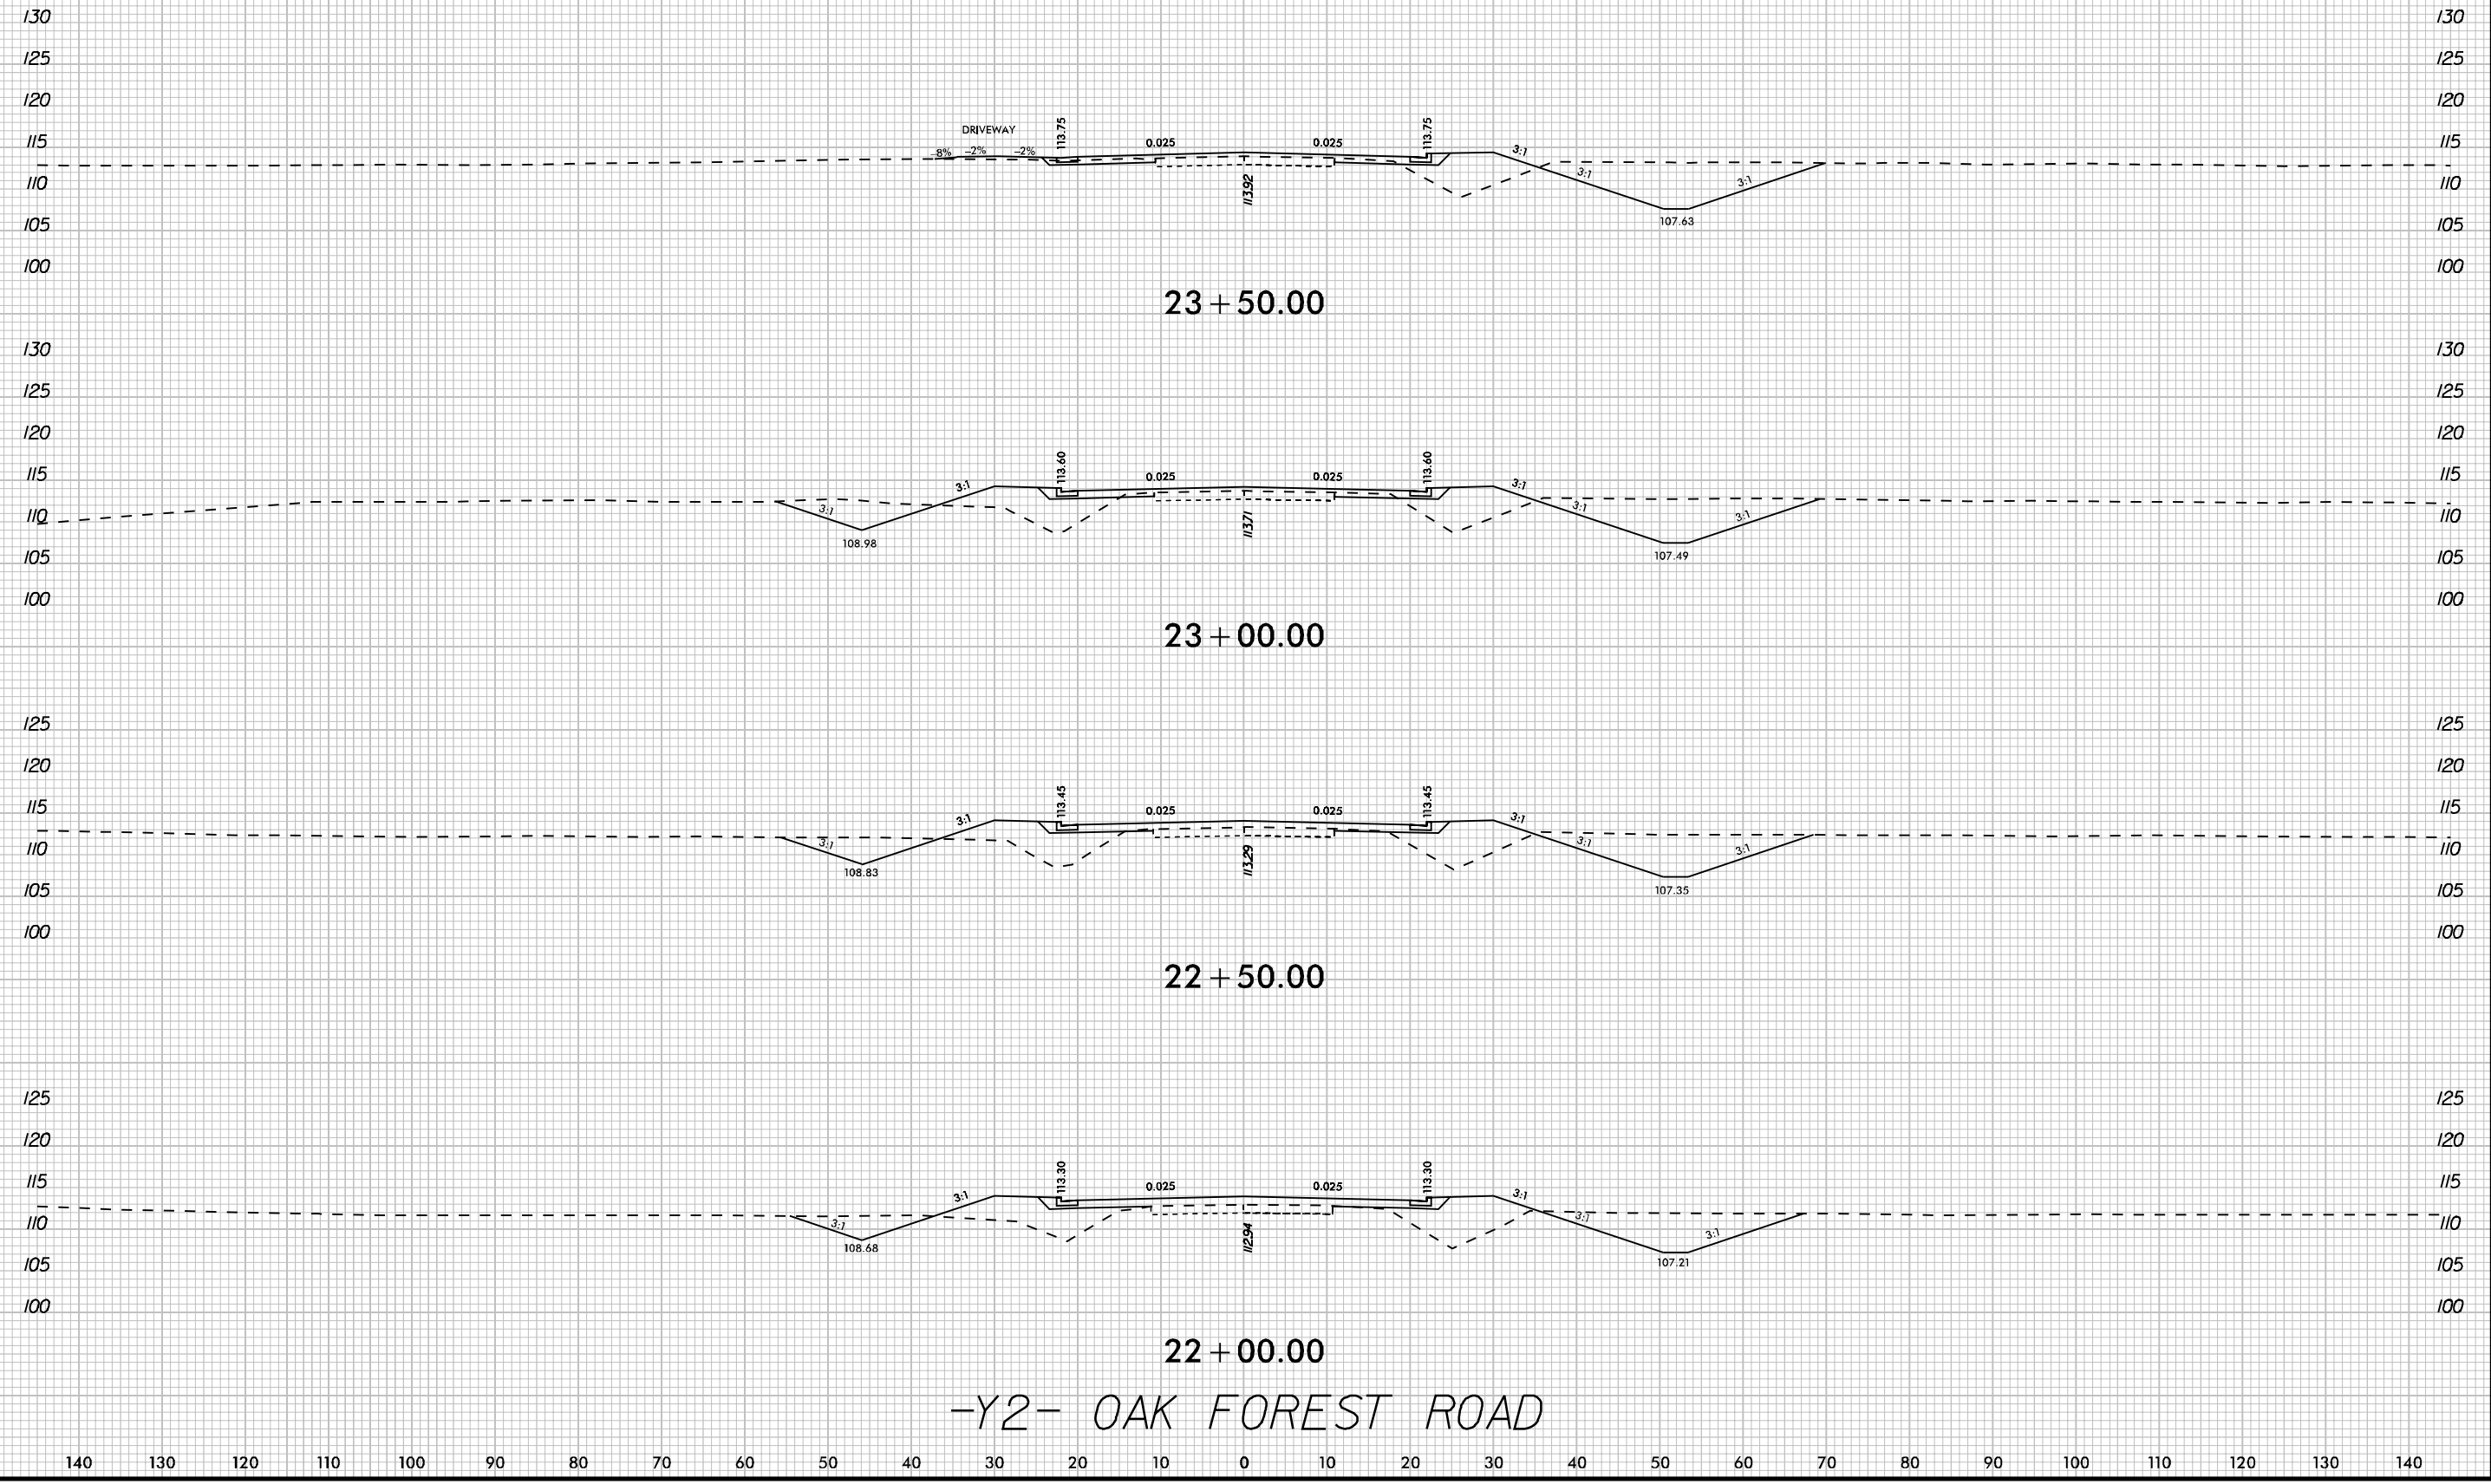

REVISIONS

K:\PAL\_Roadway\01036333 - U-5724 (Central Heights)\Roadway\XSCU-5724\_rdy\_xpl\_Y2.dgn

-Y2- OAK FOREST ROAD

2/19/2020