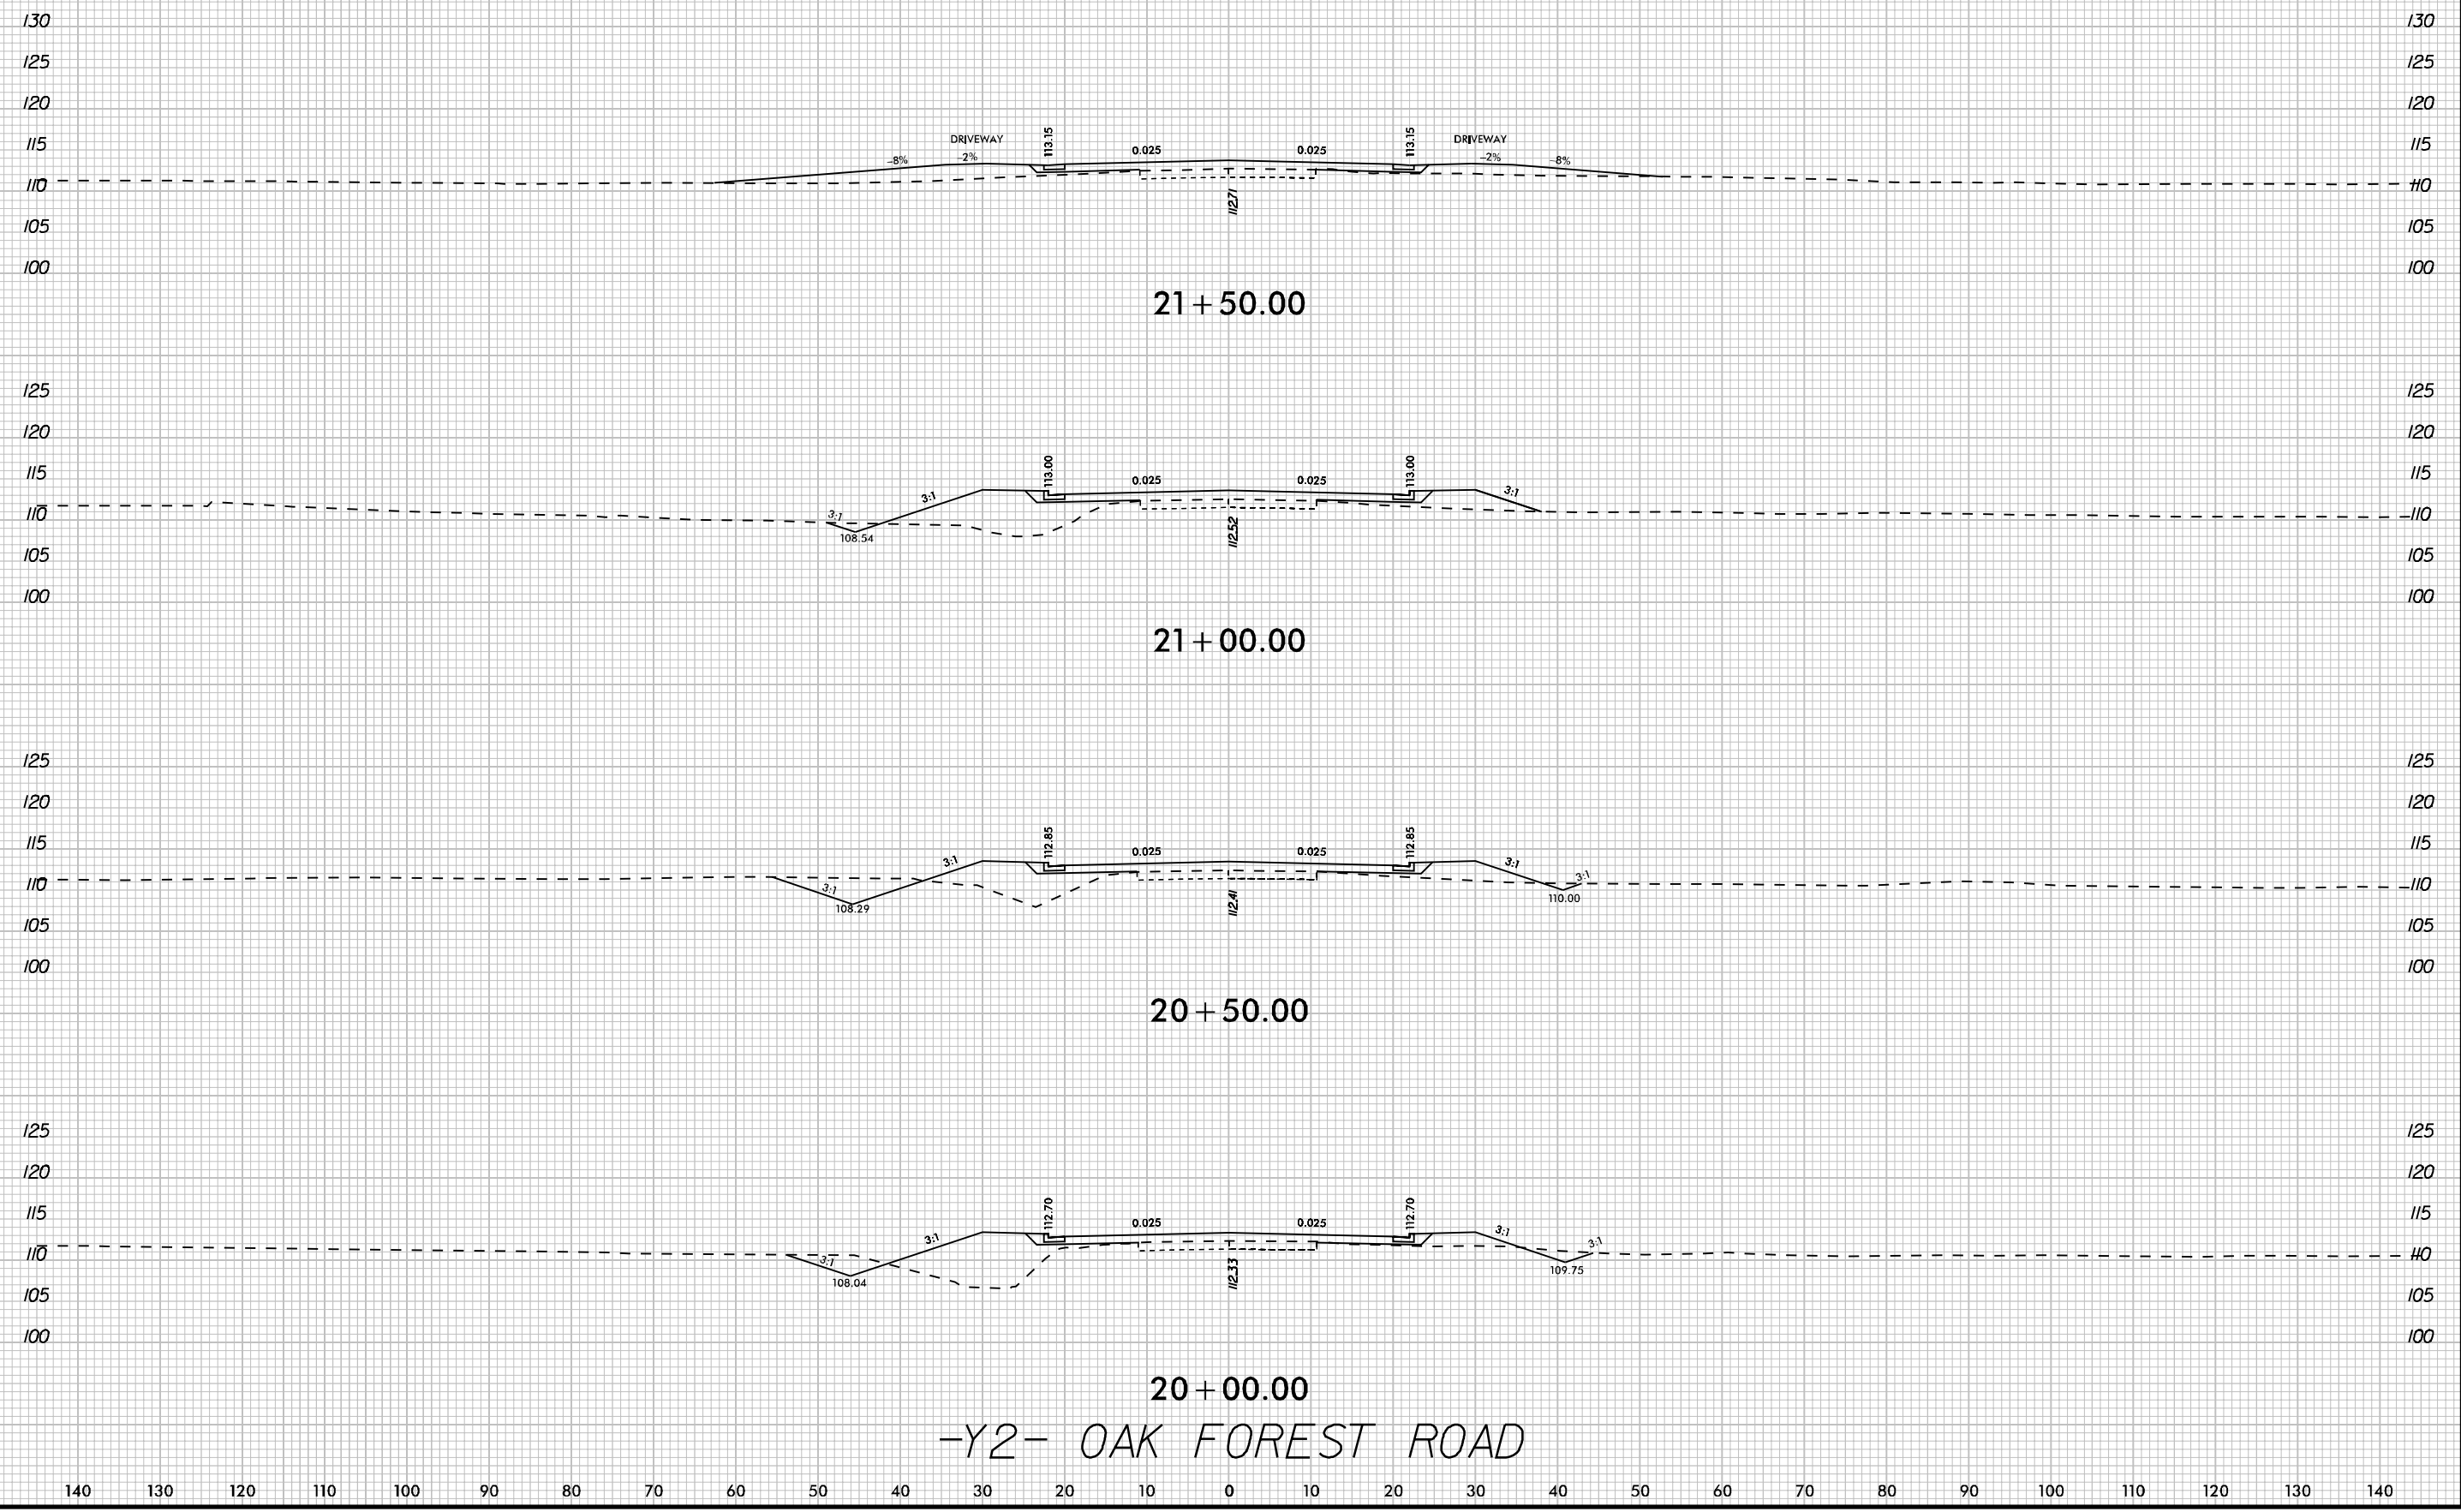

REVISIONS

K:\PAL\_Roadway\01036333 - U-5724 (Central Heights)\Roadway\XSCU-5724\_rdy\_xpl\_Y2.dgn

*-Y2- OAK FOREST ROAD*

2/19/2020