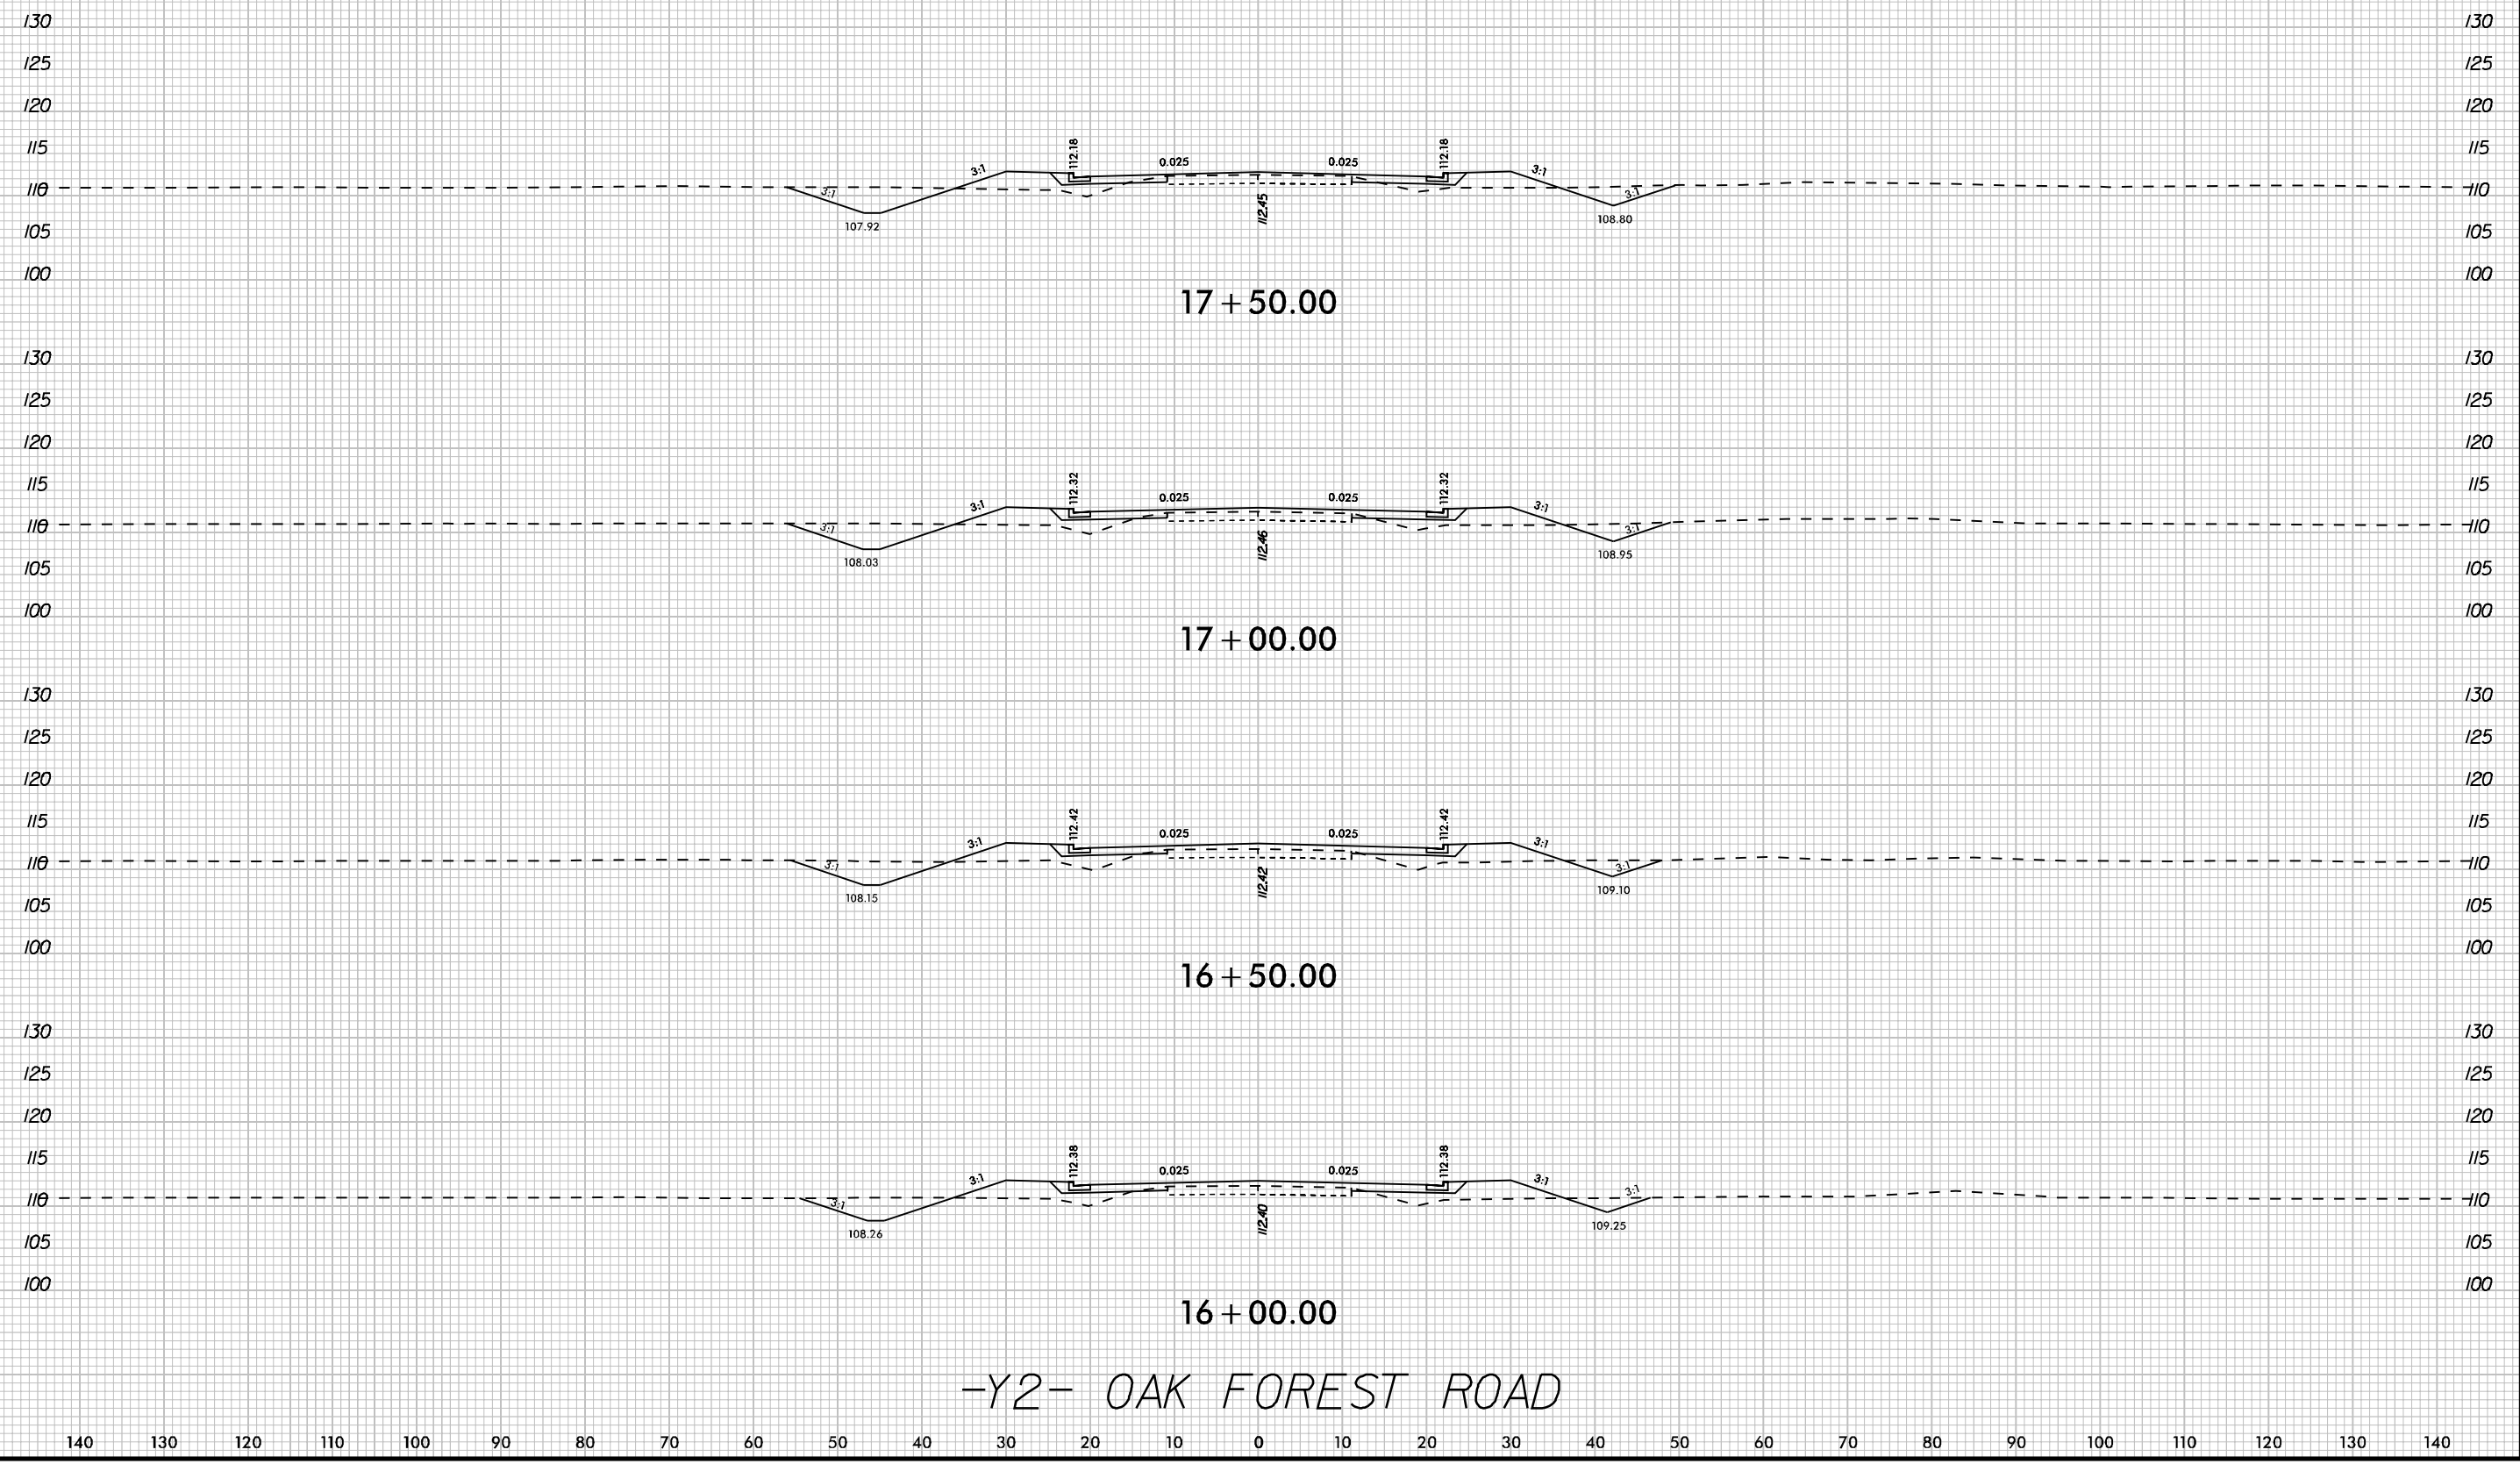

REVISIONS

K:\PAL\_Roadway\01036333 - U-5724 (Central Heights)\Roadway\XSCU-5724\_rdy\_xpl\_Y2.dgn

-Y2- OAK FOREST ROAD

2/19/2020