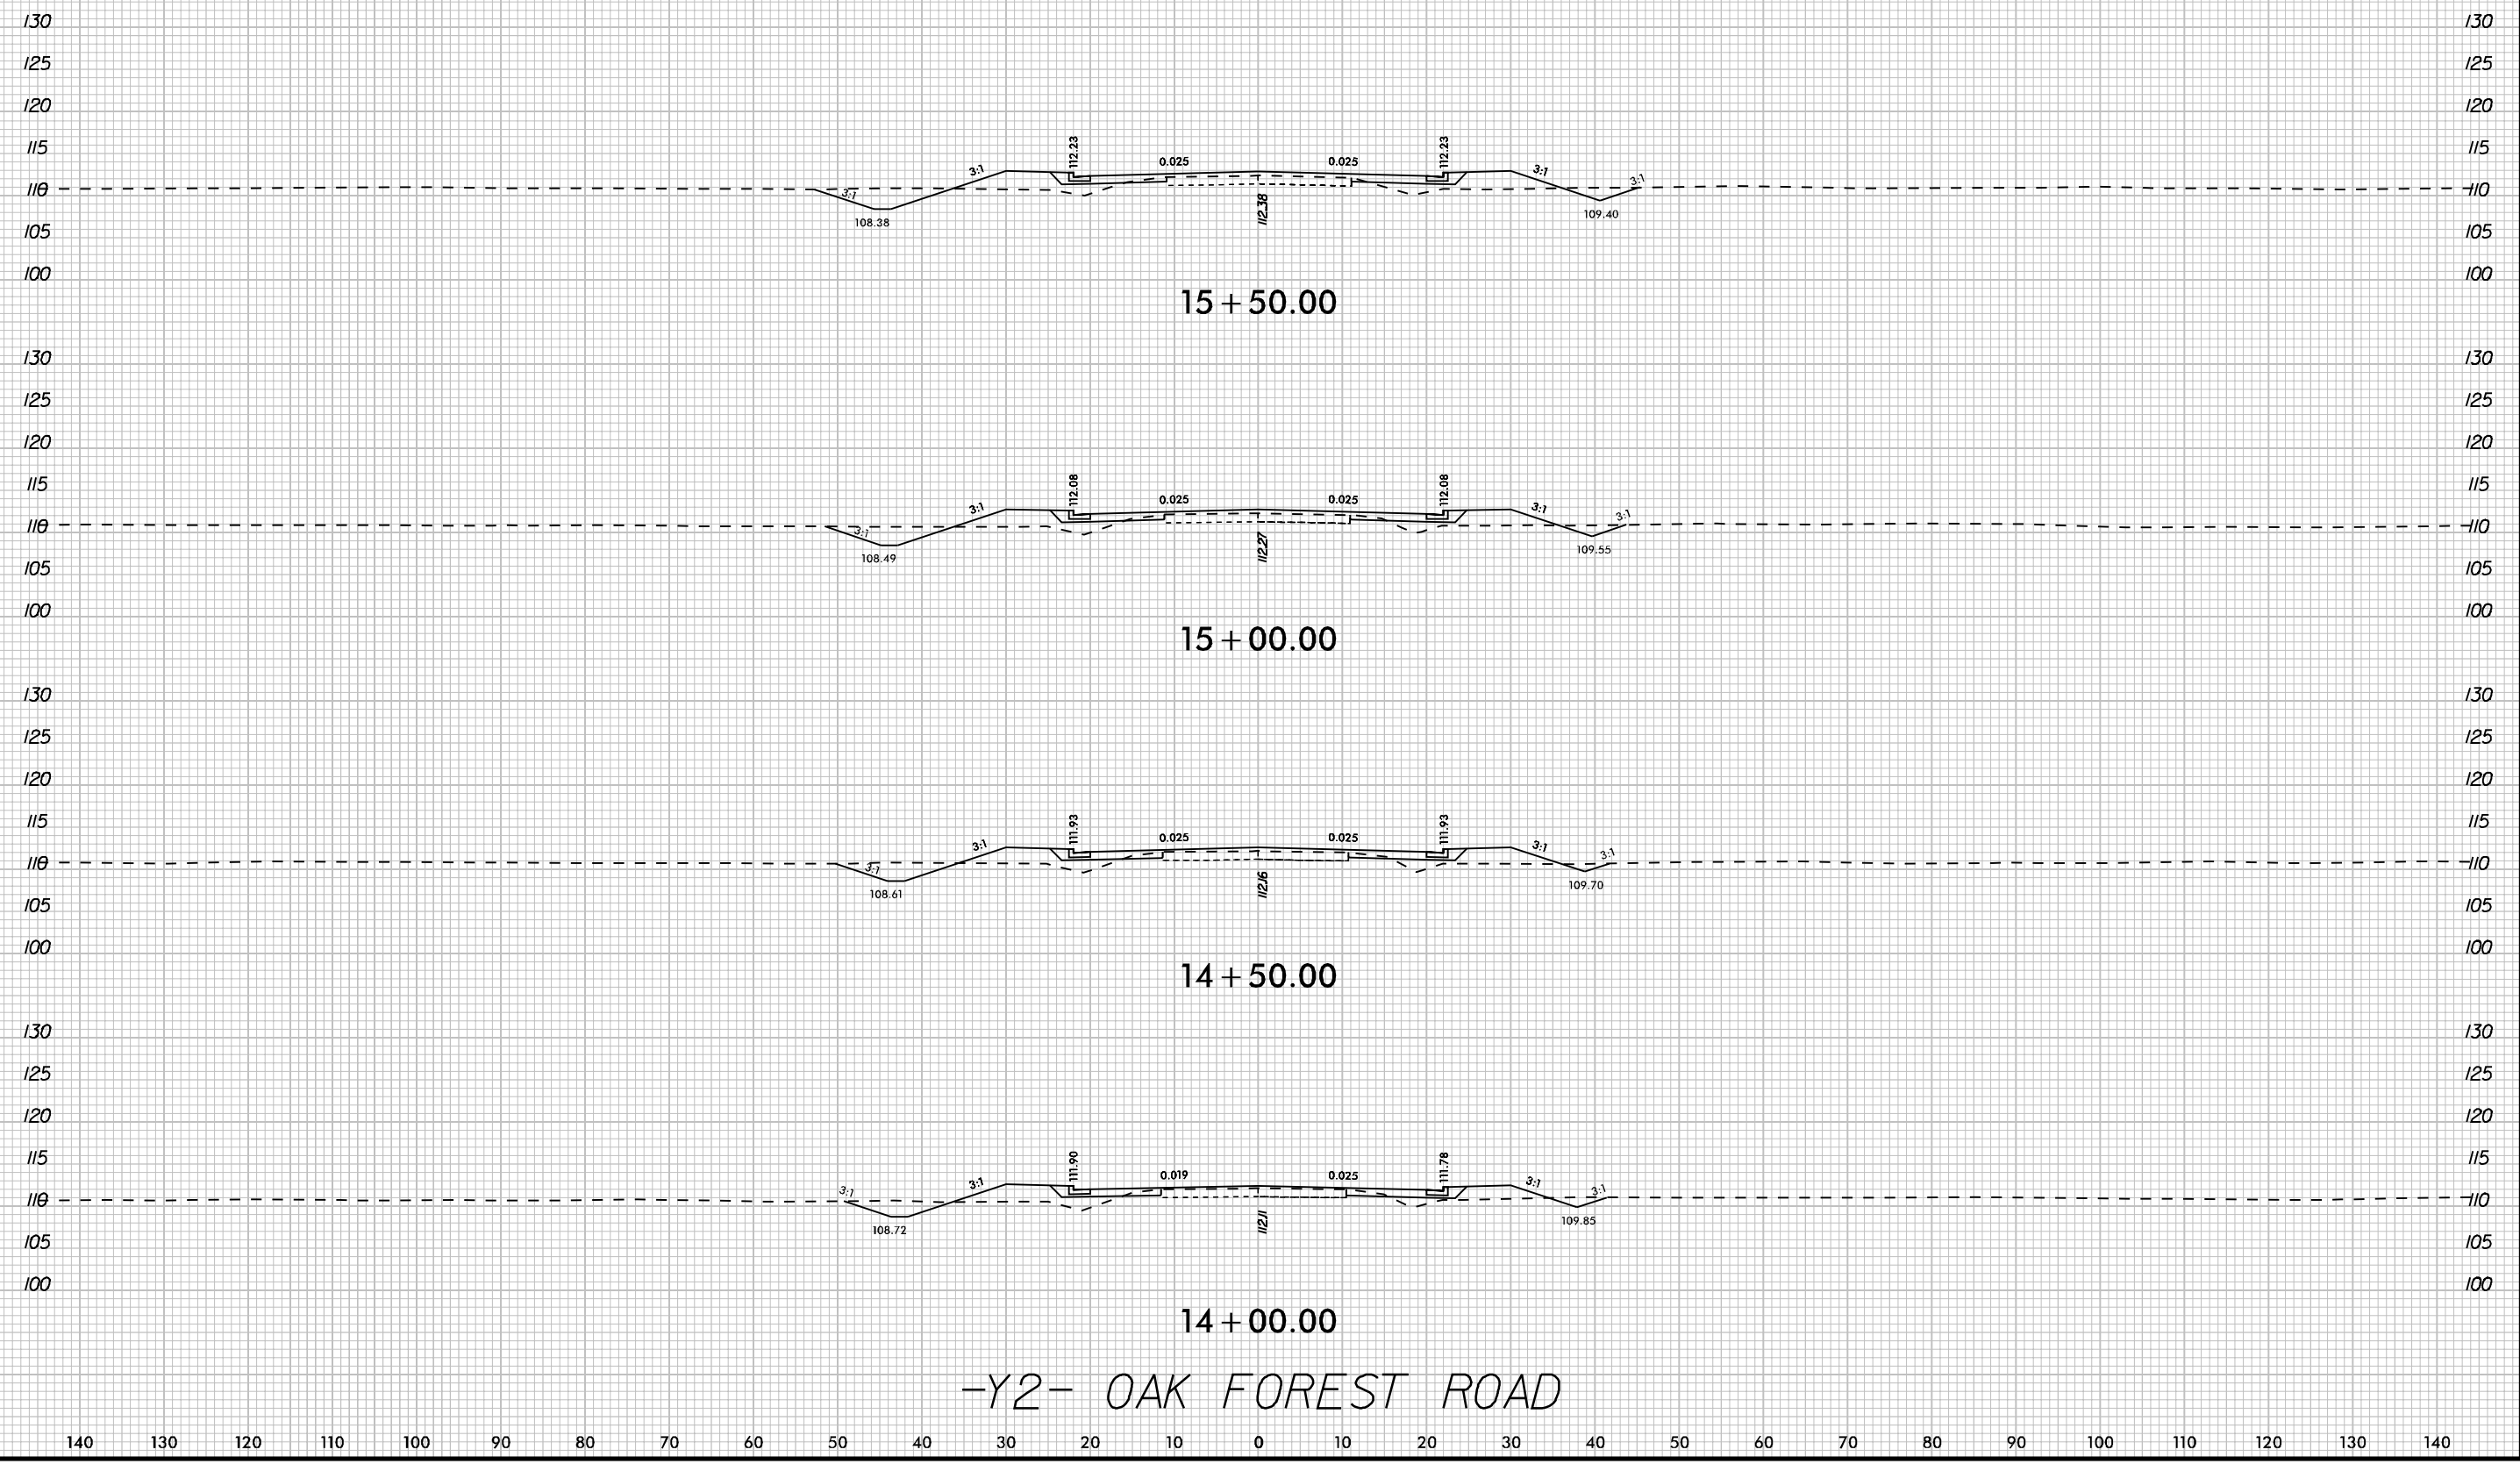

REVISIONS

K:\PAL_Roadway\01036333 - U-5724 (Central Heights)\Roadway\XSCU-5724_rdy_xpl_Y2.dgn

-Y2- OAK FOREST ROAD

2/19/2020