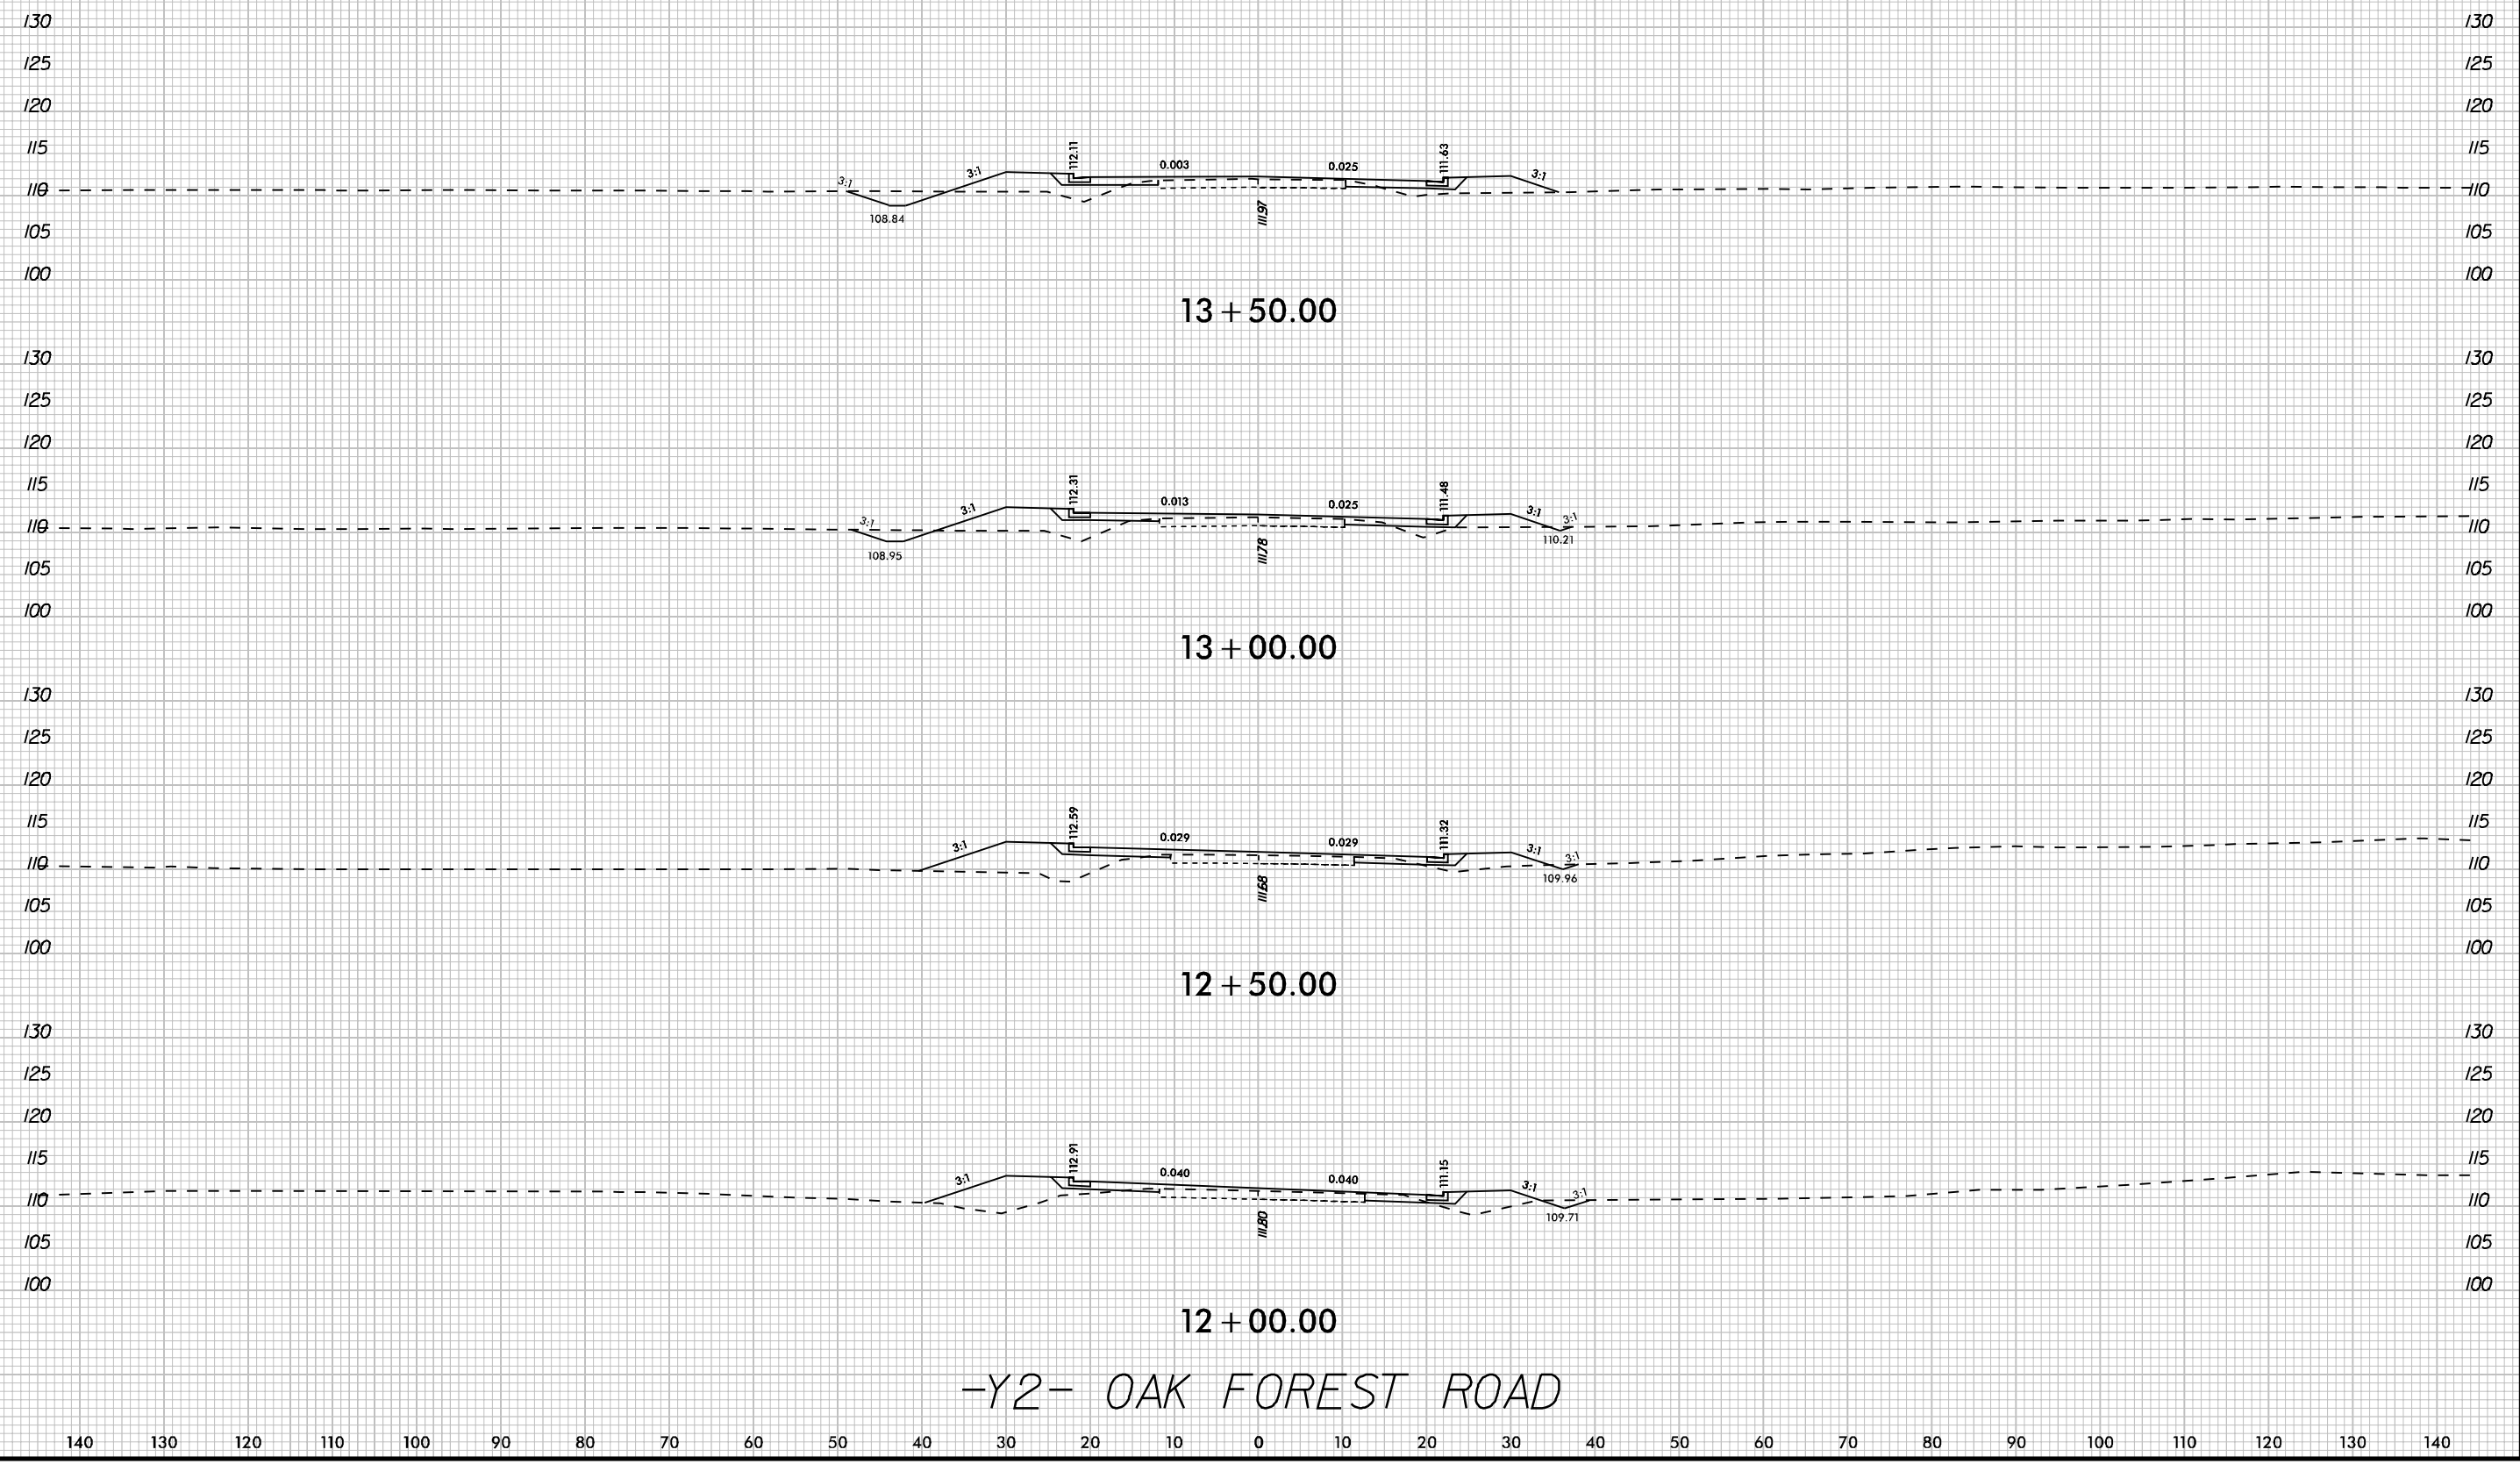

REVISIONS

K:\PAL\_Roadway\01036333 - U-5724 (Central Heights)\Roadway\XSCU-5724\_rdy\_xpl\_Y2.dgn

-Y2- OAK FOREST ROAD

2/19/2020