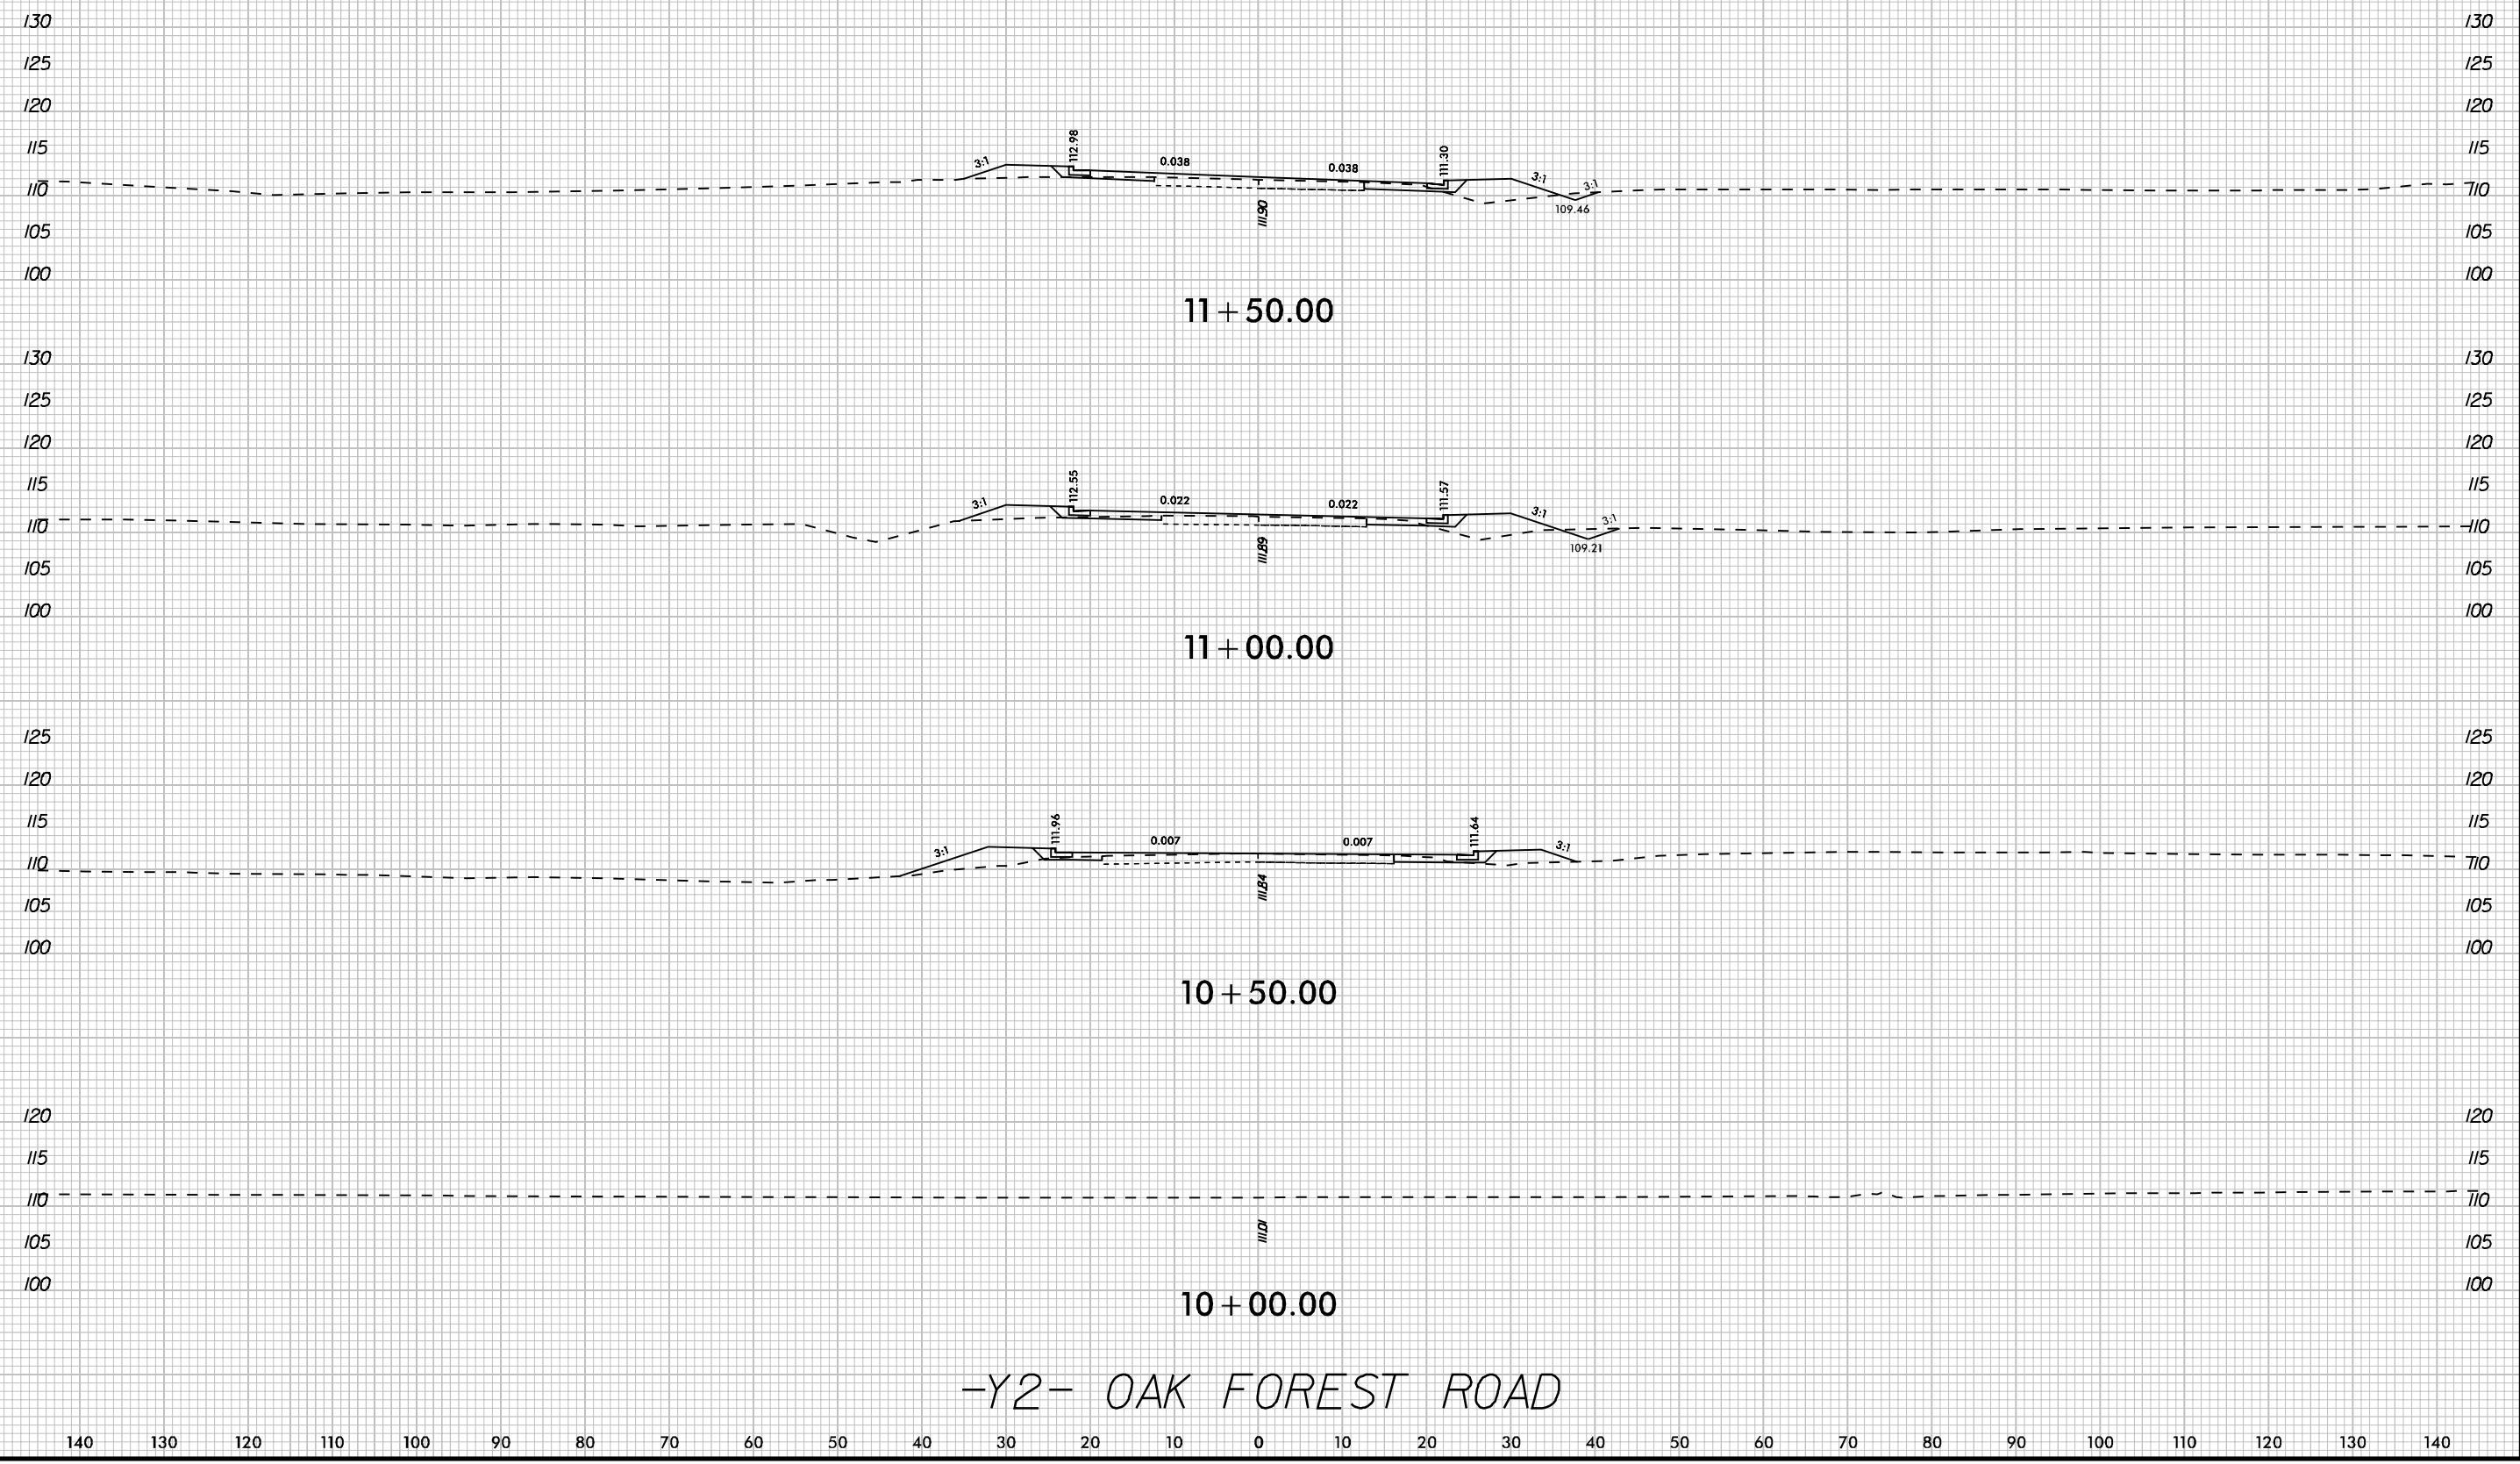

REVISIONS

K:\PAL\_Roadway\01036333 - U-5724 (Central Heights)\Roadway\XSCU-5724\_rdy\_xpl\_Y2.dgn  
2/19/2020

-Y2- OAK FOREST ROAD