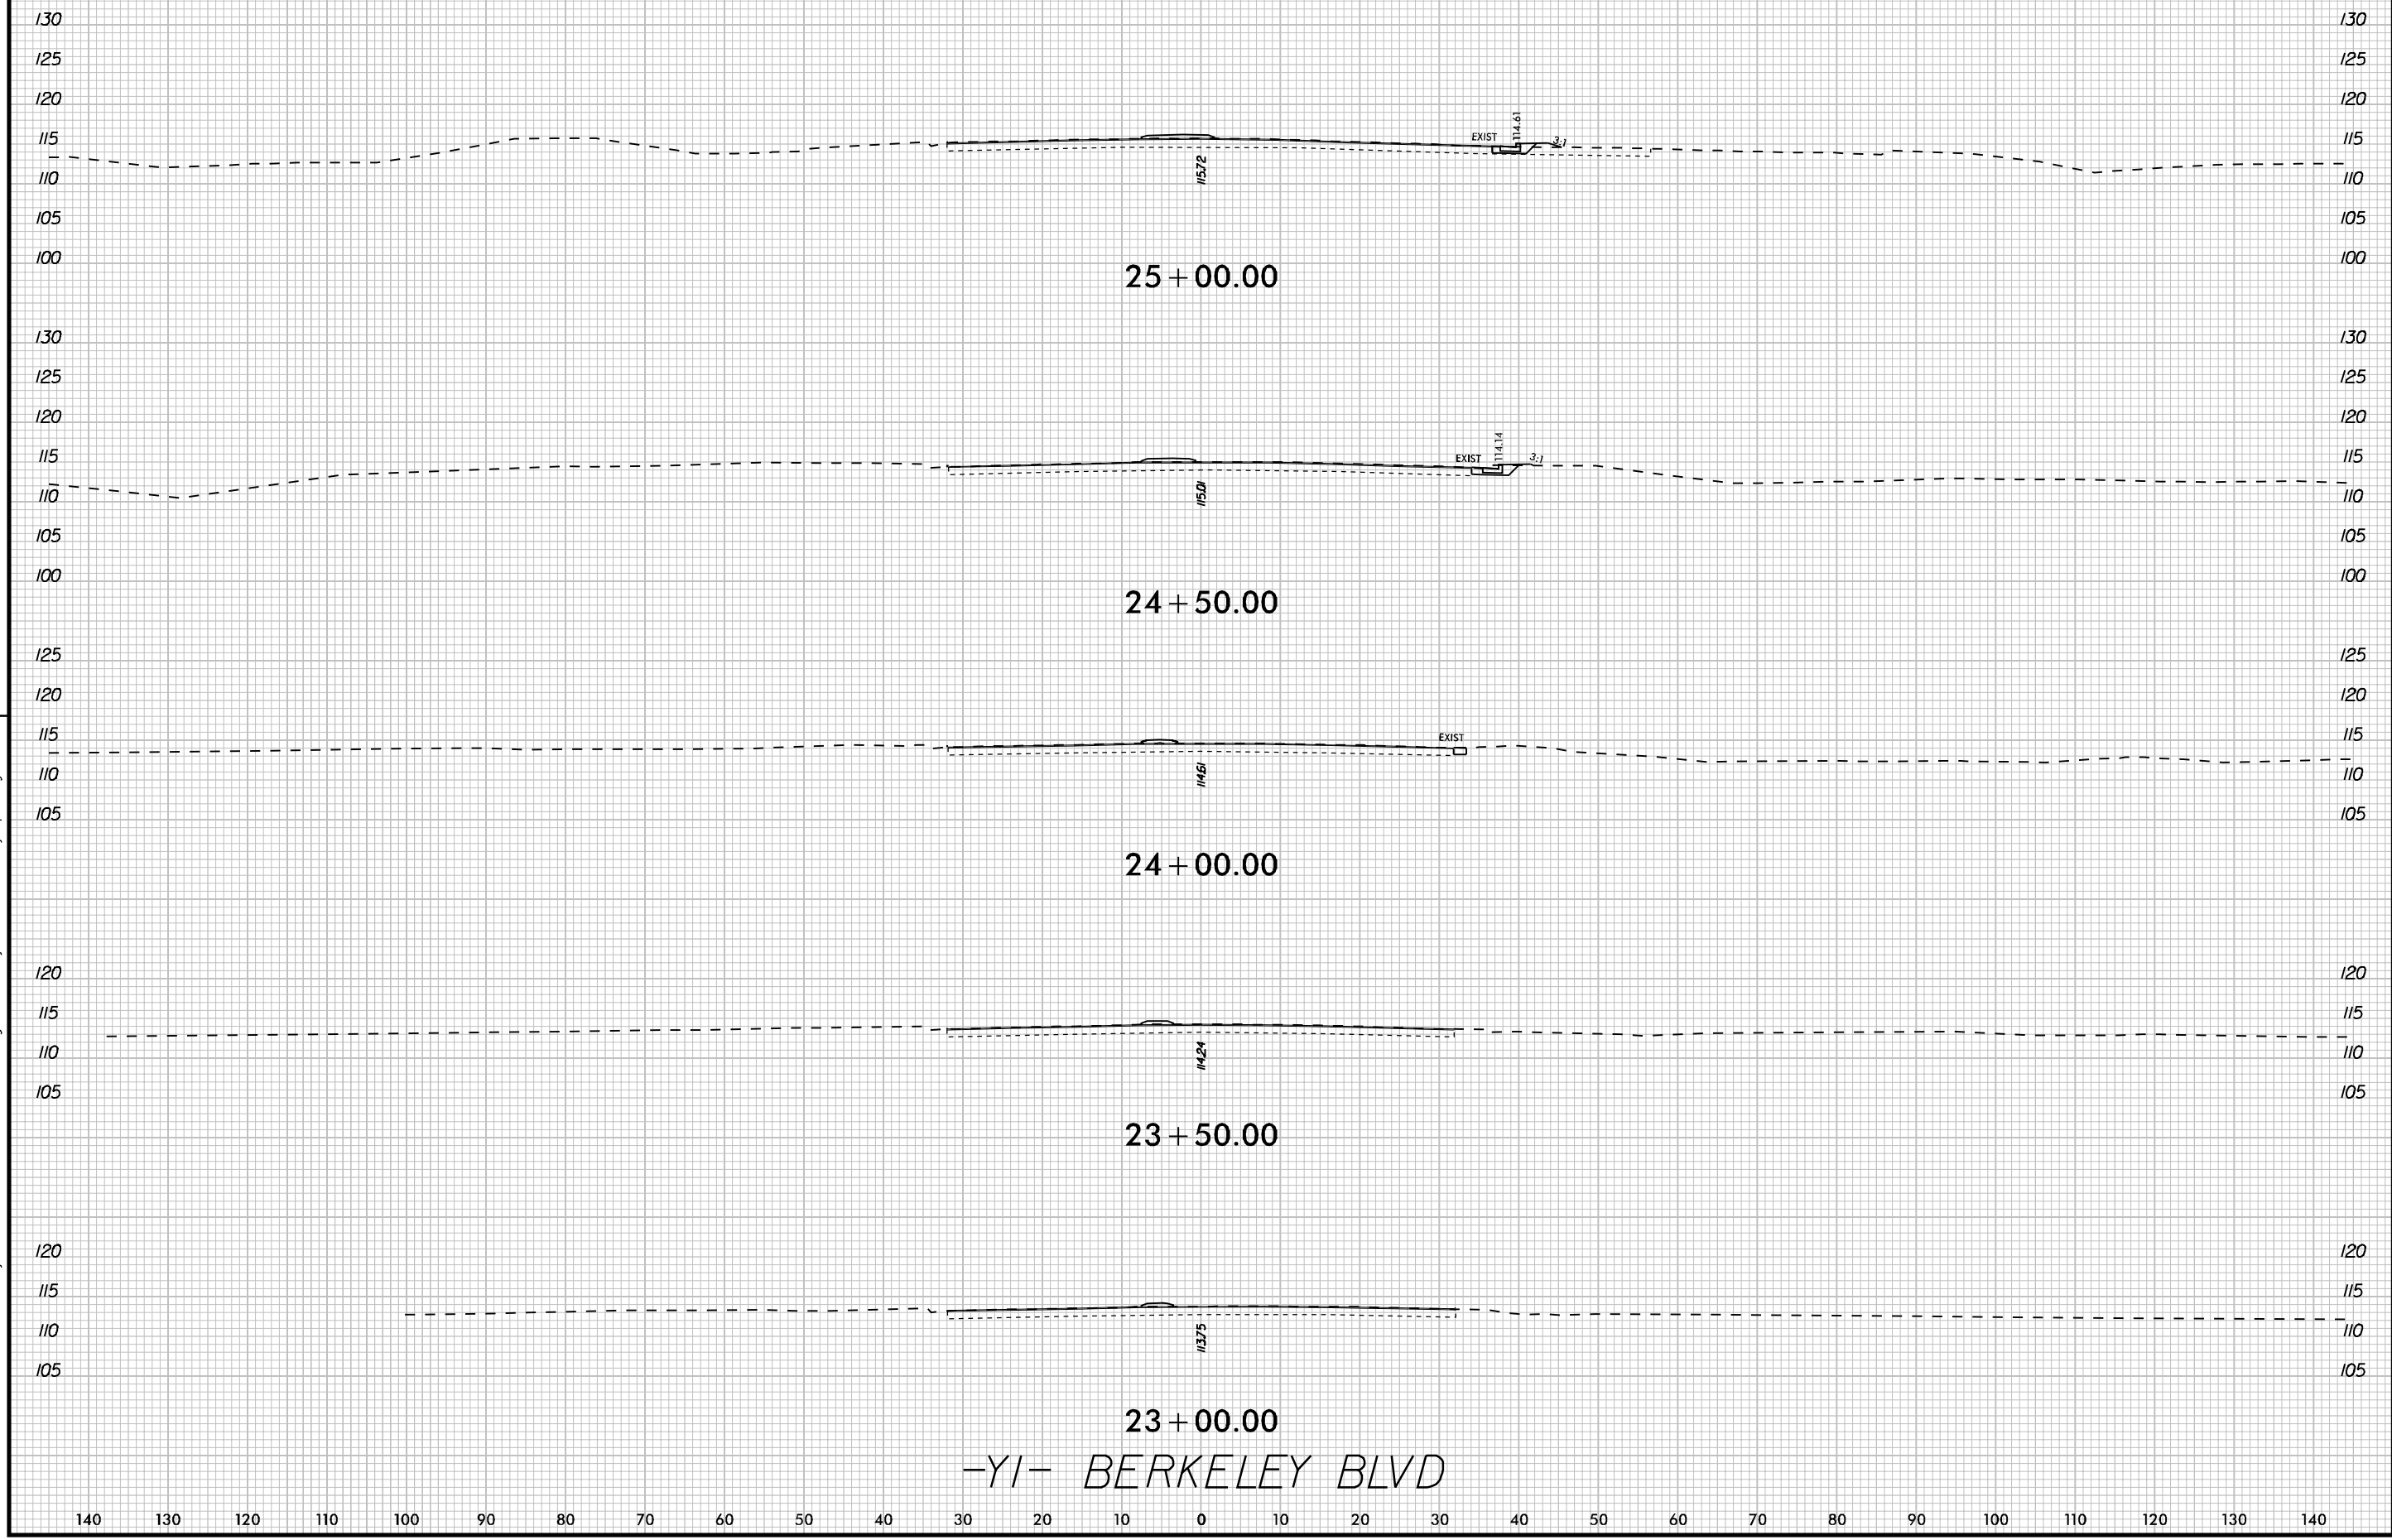

REVISIONS

K:\PAL_Roadway\01036333 - U-5724 (Central Heights)\Roadway\XSCU-5724_rdy_xpl_Y1.dgn
2/19/2020

-YI- BERKELEY BLVD