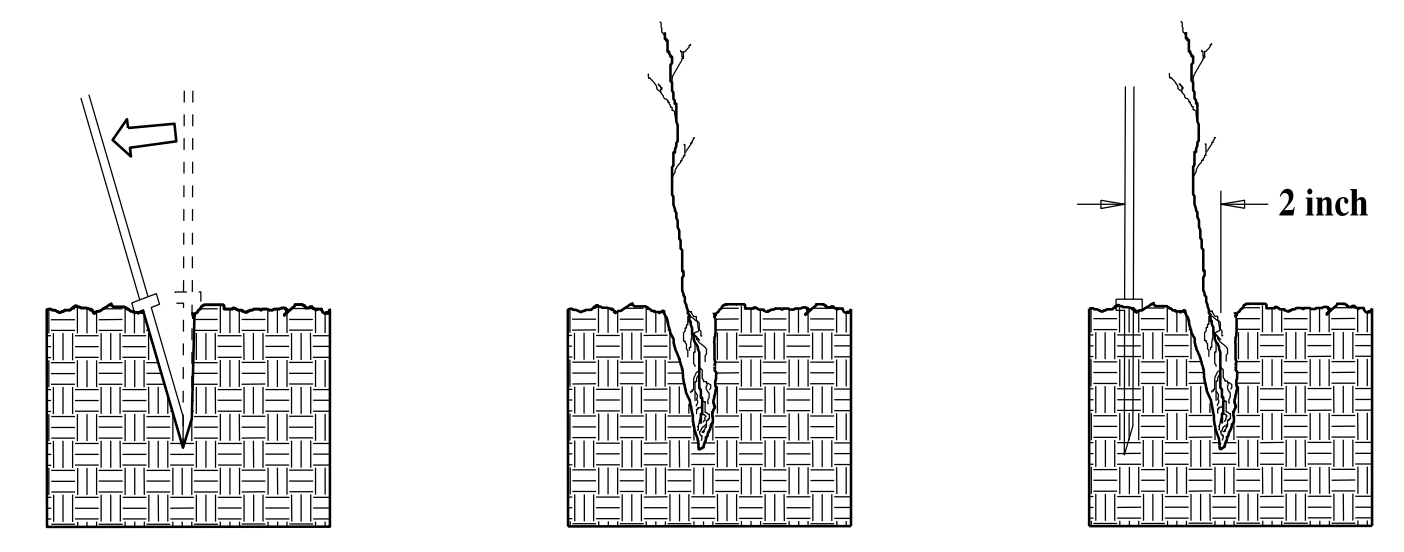

PLANTING DETAILS

SEEDLING / LINER BAREROOT PLANTING DETAIL

HEALING IN

1. Locate a healing-in site in a shady, well protected area.
2. Excavate a flat bottom trench 12 inches deep and provide drainage.

3. Backfill the trench with 2 inches well rotted sawdust. Place a 2 inch layer of well rotted sawdust at a sloping angle at one end of the trench.

4. Place a single layer of plants against the sloping end so that the root collar is at ground level.

5. Place a 2 inch layer of well rotted sawdust over the roots maintaining a sloping angle.

6. Repeat layers of plants and sawdust as necessary and water thoroughly.

DIBBLE PLANTING METHOD USING THE KBC PLANTING BAR

1. Insert planting bar as shown and pull handle toward planter.
2. Remove planting bar and place seedling at correct depth.
3. Insert planting bar 2 inches toward planter from seedling.

KBC PLANTING BAR
Planting bar shall have a blade with a triangular cross section, and shall be 12 inches long, 4 inches wide and 1 inch thick at center.

ROOT PRUNING
All seedlings shall be root pruned, if necessary, so that no roots extend more than 10 inches below the root collar.