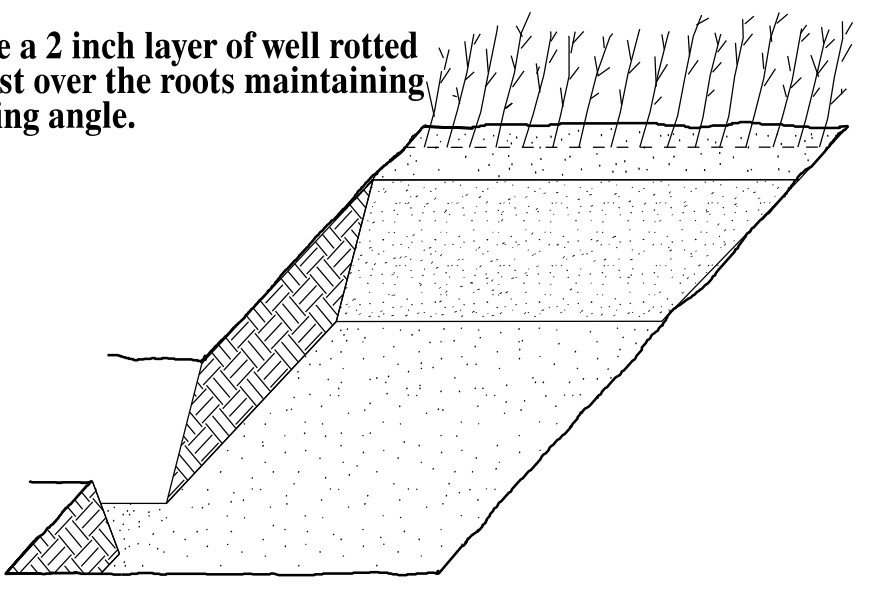

PLANTING DETAILS

SEEDLING / LINER BAREROOT PLANTING DETAIL

HEALING IN

1. Locate a healing-in site in a shady, well protected area.
2. Excavate a flat bottom trench 12 inches deep and provide drainage.

3. Backfill the trench with 2 inches well rotted sawdust. Place a 2 inch layer of well rotted sawdust at a sloping angle at one end of the trench.

4. Place a single layer of plants against the sloping end so that the root collar is at ground level.

5. Place a 2 inch layer of well rotted sawdust over the roots maintaining a sloping angle.

6. Repeat layers of plants and sawdust as necessary and water thoroughly.

DIBBLE PLANTING METHOD USING THE KBC PLANTING BAR

1. Insert planting bar as shown and pull handle toward planter.
2. Remove planting bar and place seedling at correct depth.
3. Insert planting bar 2 inches toward planter from seedling.

REFORESTATION

- TREE REFORESTATION SHALL BE PLANTED 6 FT. TO 10 FT. ON CENTER, RANDOM SPACING, AVERAGING 8 FT. ON CENTER, APPROXIMATELY 680 PLANTS PER ACRE.

REFORESTATION

MIXTURE, TYPE, SIZE, AND FURNISH SHALL CONFORM TO THE FOLLOWING: