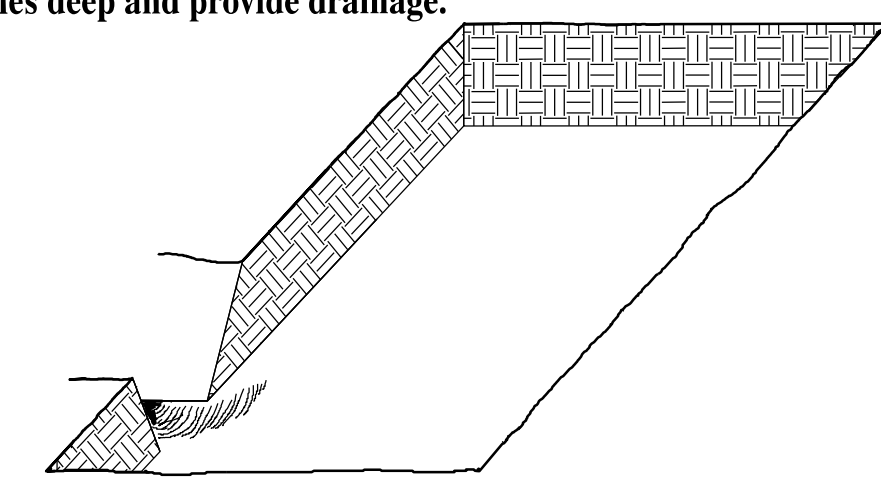

PLANTING DETAILS

SEEDLING / LINER BAREROOT PLANTING DETAIL

HEALING IN

1. Locate a healing-in site in a shady, well protected area.
2. Excavate a flat bottom trench 12 inches deep and provide drainage.

3. Backfill the trench with 2 inches well rotted sawdust. Place a 2 inch layer of well rotted sawdust at a sloping angle at one end of the trench.

4. Place a single layer of plants against the sloping end so that the root collar is at ground level.

5. Place a 2 inch layer of well rotted sawdust over the roots maintaining a sloping angle.

6. Repeat layers of plants and sawdust as necessary and water thoroughly.

DIBBLE PLANTING METHOD USING THE KBC PLANTING BAR

1. Insert planting bar as shown and pull handle toward planter.
2. Remove planting bar and place seedling at correct depth.
3. Insert planting bar 2 inches toward planter from seedling.

REFORESTATION

- TREE REFORESTATION SHALL BE PLANTED 6 FT. TO 10 FT. ON CENTER, RANDOM SPACING, AVERAGING 8 FT. ON CENTER, APPROXIMATELY 680 PLANTS PER ACRE.

REFORESTATION

MIXTURE, TYPE, SIZE, AND FURNISH SHALL CONFORM TO THE FOLLOWING: