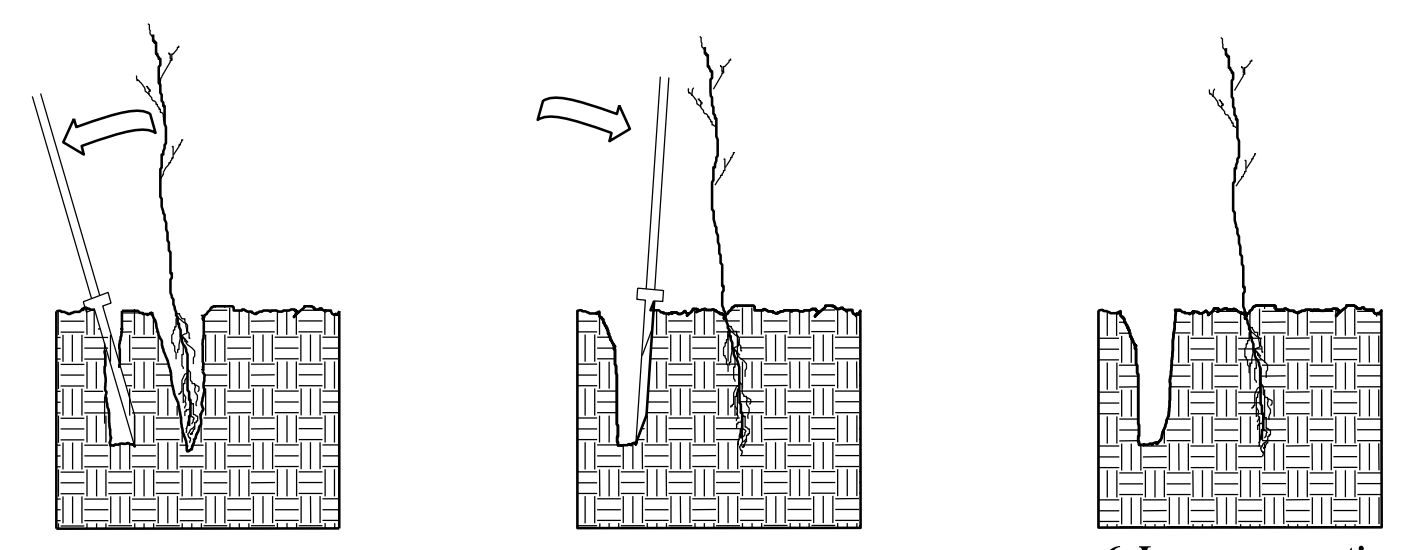

PLANTING DETAILS

SEEDLING / LINER BAREROOT PLANTING DETAIL

HEALING IN

1. Locate a healing-in site in a shady, well protected area.
2. Excavate a flat bottom trench 12 inches deep and provide drainage.

3. Backfill the trench with 2 inches well rotted sawdust. Place a 2 inch layer of well rotted sawdust at a sloping angle at one end of the trench.

4. Place a single layer of plants against the sloping end so that the root collar is at ground level.

5. Place a 2 inch layer of well rotted sawdust over the roots maintaining a sloping angle.

6. Repeat layers of plants and sawdust as necessary and water thoroughly.

DIBBLE PLANTING METHOD USING THE KBC PLANTING BAR

1. Insert planting bar as shown and pull handle toward planter.
2. Remove planting bar and place seedling at correct depth.
3. Insert planting bar 2 inches toward planter from seedling.

KBC PLANTING BAR
Planting bar shall have a blade with a triangular cross section, and shall be 12 inches long, 4 inches wide and 1 inch thick at center.

ROOT PRUNING
All seedlings shall be root pruned, if necessary, so that no roots extend more than 10 inches below the root collar.