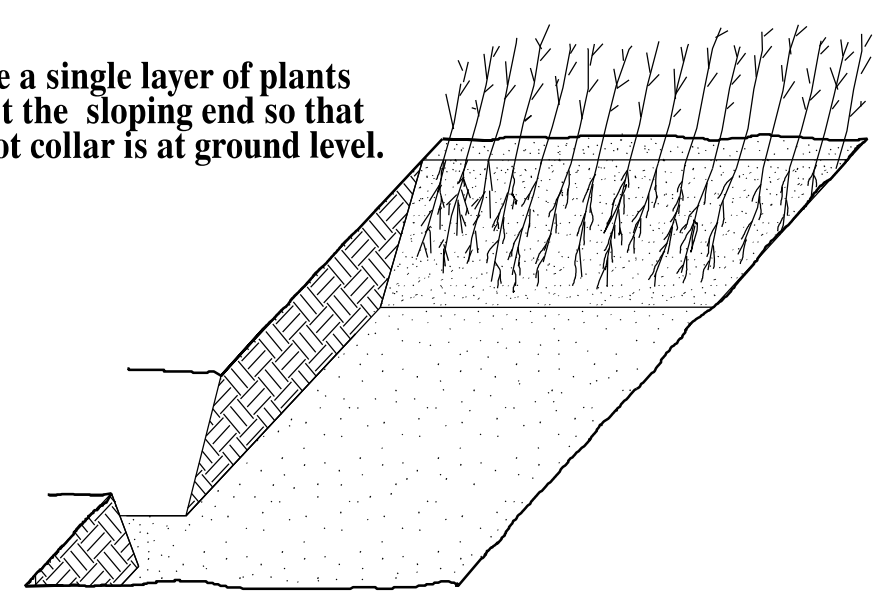

PLANTING DETAILS

SEEDLING / LINER BAREROOT PLANTING DETAIL

HEALING IN

1. Locate a healing-in site in a shady, well protected area.
2. Excavate a flat bottom trench 12 inches deep and provide drainage.

3. Backfill the trench with 2 inches well rotted sawdust. Place a 2 inch layer of well rotted sawdust at a sloping angle at one end of the trench.

4. Place a single layer of plants against the sloping end so that the root collar is at ground level.

5. Place a 2 inch layer of well rotted sawdust over the roots maintaining a sloping angle.

6. Repeat layers of plants and sawdust as necessary and water thoroughly.

DIBBLE PLANTING METHOD USING THE KBC PLANTING BAR

1. Insert planting bar as shown and pull handle toward planter.
2. Remove planting bar and place seedling at correct depth.
3. Insert planting bar 2 inches toward planter from seedling.

REFORESTATION

- TREE REFORESTATION SHALL BE PLANTED 6 FT. TO 10 FT. ON CENTER, RANDOM SPACING, AVERAGING 8 FT. ON CENTER, APPROXIMATELY 680 PLANTS PER ACRE.

REFORESTATION

MIXTURE, TYPE, SIZE, AND FURNISH SHALL CONFORM TO THE FOLLOWING: