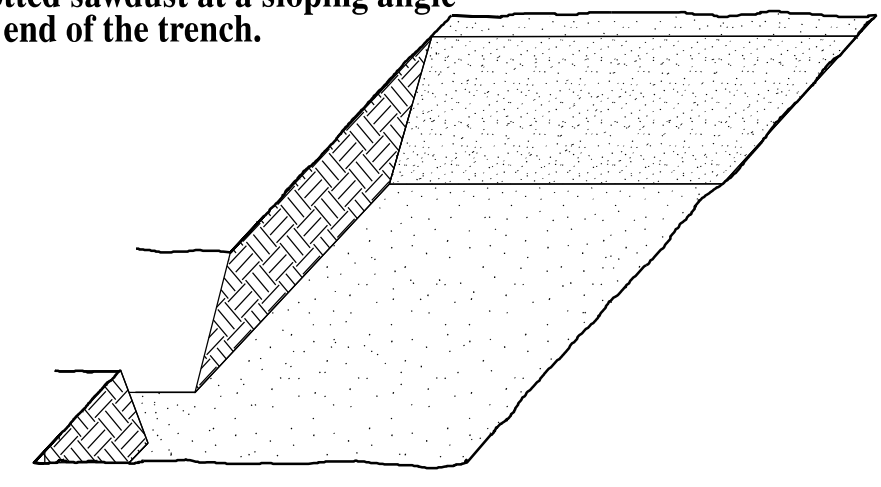

PLANTING DETAILS

SEEDLING / LINER BAREROOT PLANTING DETAIL

HEALING IN

1. Locate a healing-in site in a shady, well protected area.
2. Excavate a flat bottom trench 12 inches deep and provide drainage.

3. Backfill the trench with 2 inches well rotted sawdust. Place a 2 inch layer of well rotted sawdust at a sloping angle at one end of the trench.

4. Place a single layer of plants against the sloping end so that the root collar is at ground level.

5. Place a 2 inch layer of well rotted sawdust over the roots maintaining a sloping angle.

6. Repeat layers of plants and sawdust as necessary and water thoroughly.

DIBBLE PLANTING METHOD USING THE KBC PLANTING BAR

1. Insert planting bar as shown and pull handle toward planter.
2. Remove planting bar and place seedling at correct depth.
3. Insert planting bar 2 inches toward planter from seedling.

REFORESTATION

- TREE REFORESTATION SHALL BE PLANTED 6 FT. TO 10 FT. ON CENTER, RANDOM SPACING, AVERAGING 8 FT. ON CENTER, APPROXIMATELY 680 PLANTS PER ACRE.

REFORESTATION

MIXTURE, TYPE, SIZE, AND FURNISH SHALL CONFORM TO THE FOLLOWING: