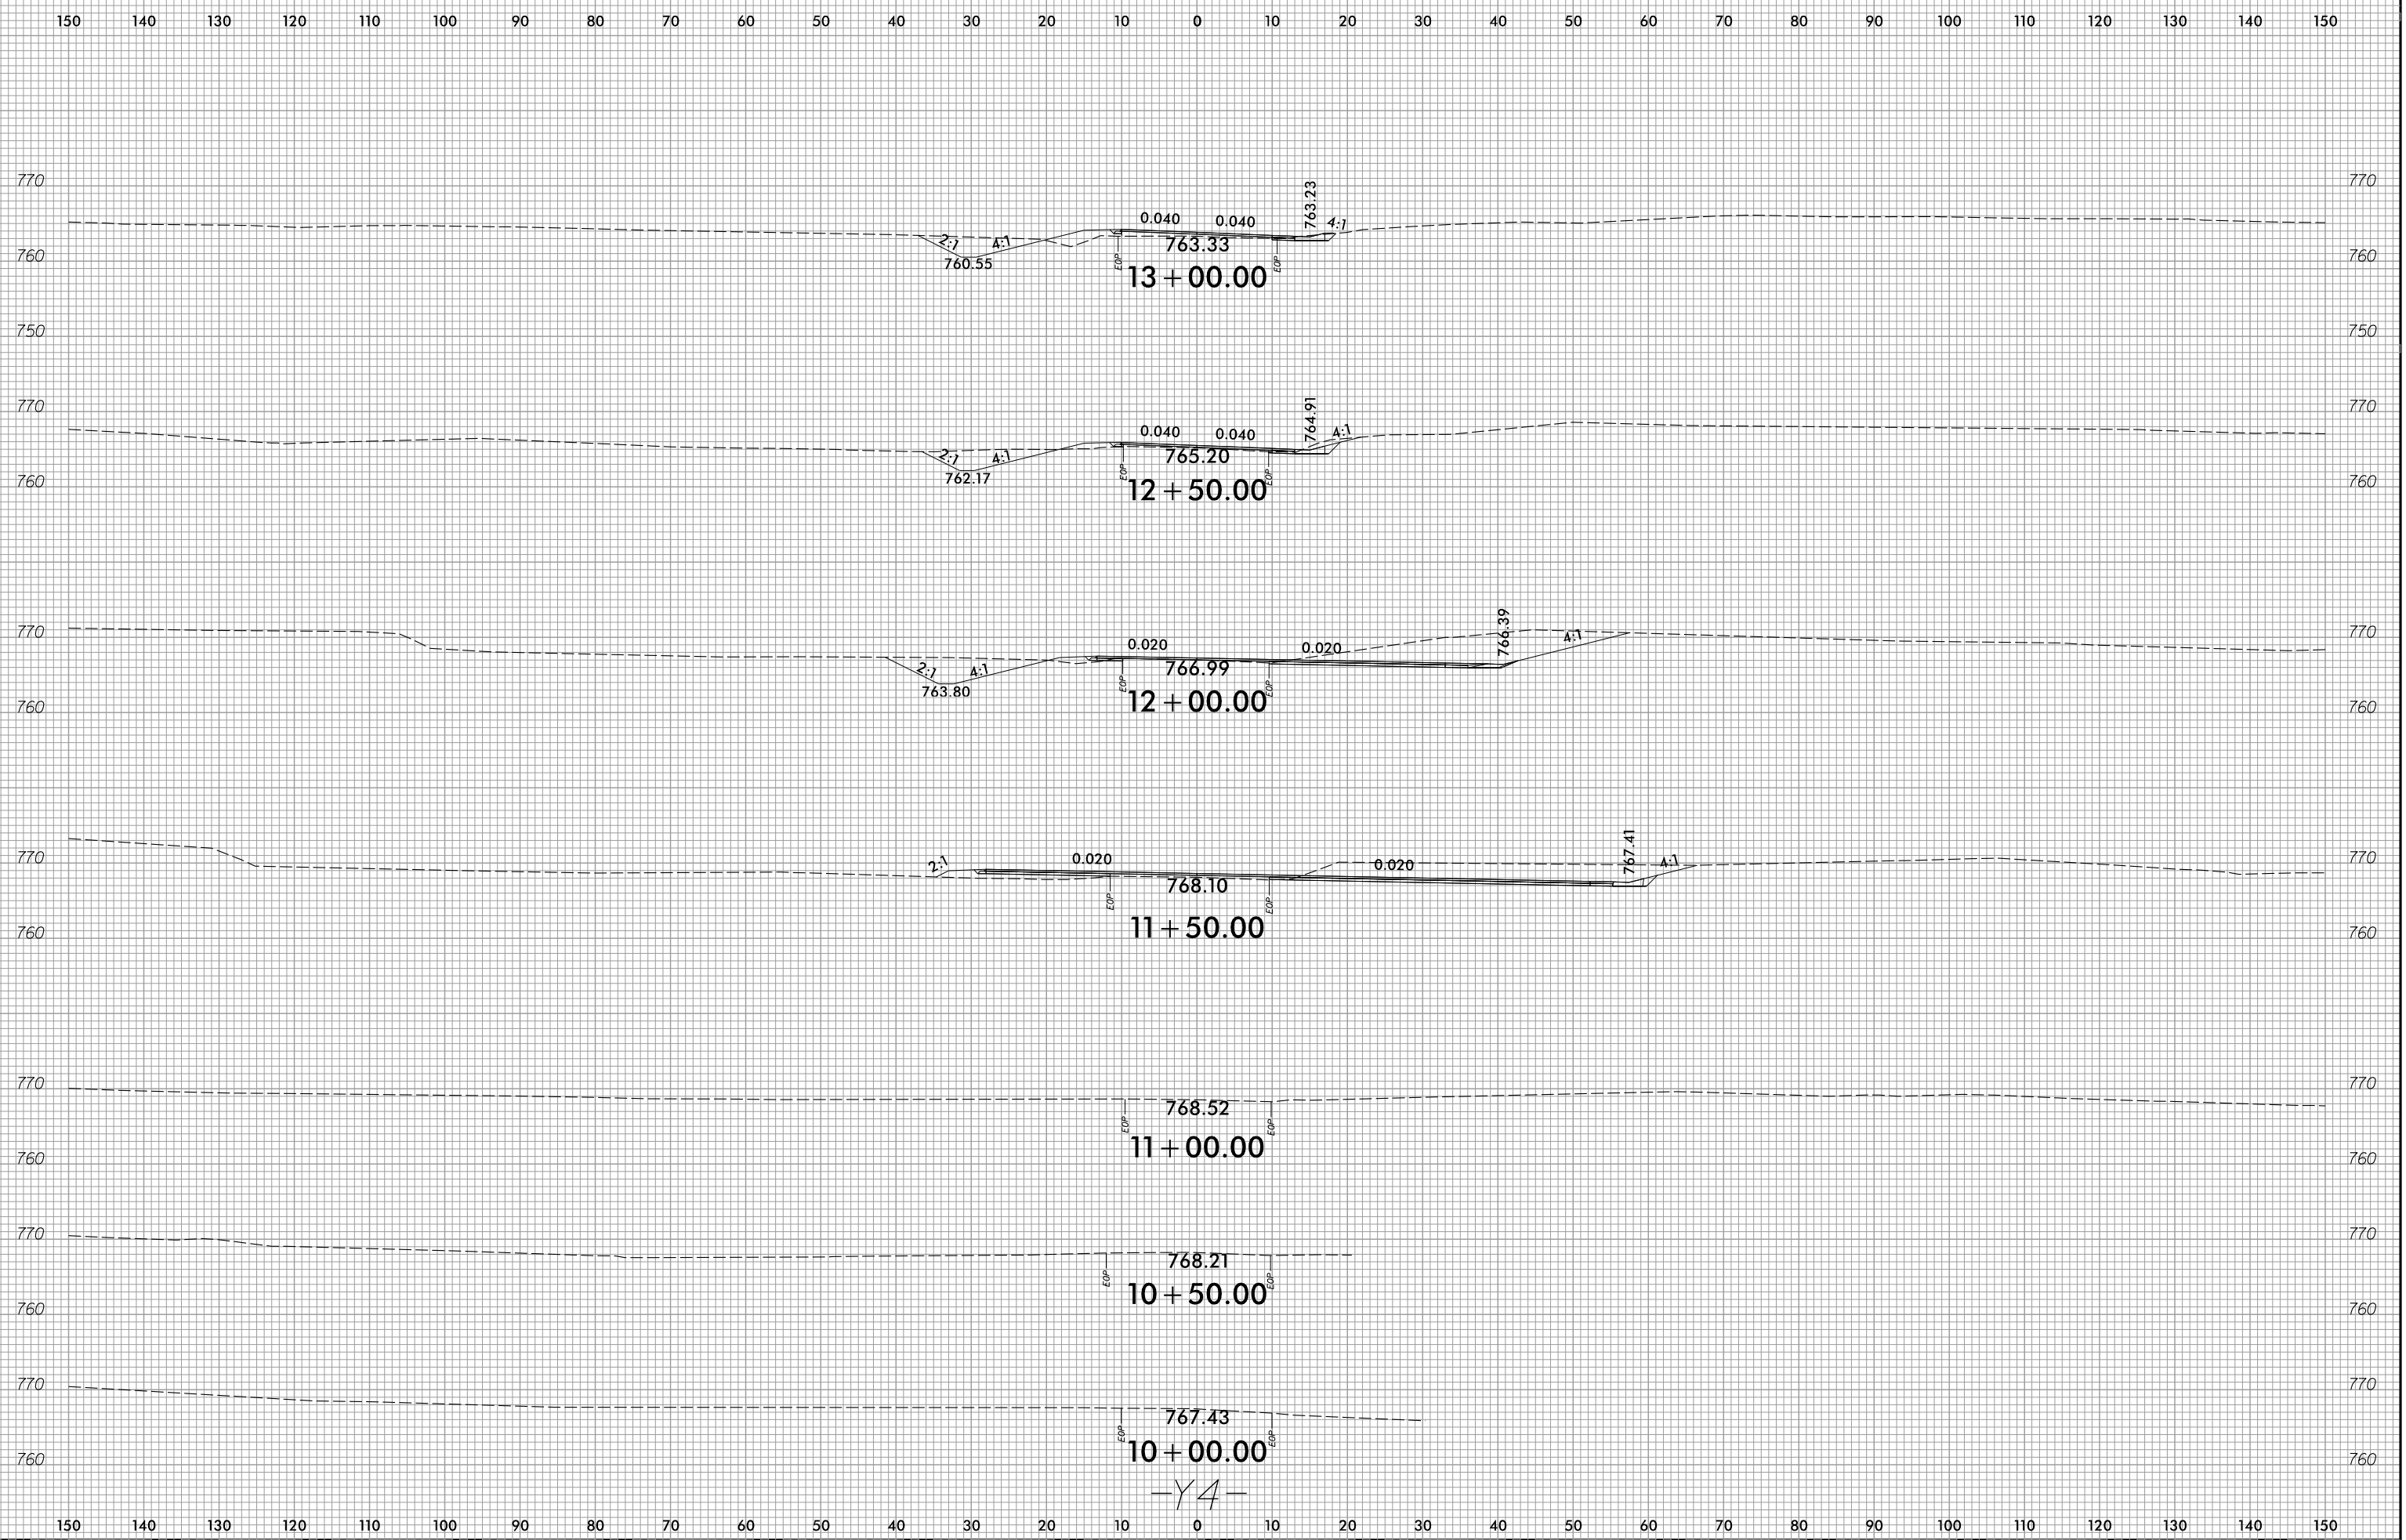

8/23/99

-Y4-

10:34:23 AM
R:\Road\y4\Xsec\Xp1\Y4810K-r.dwg_xp1_y4.dgn
Pht56855