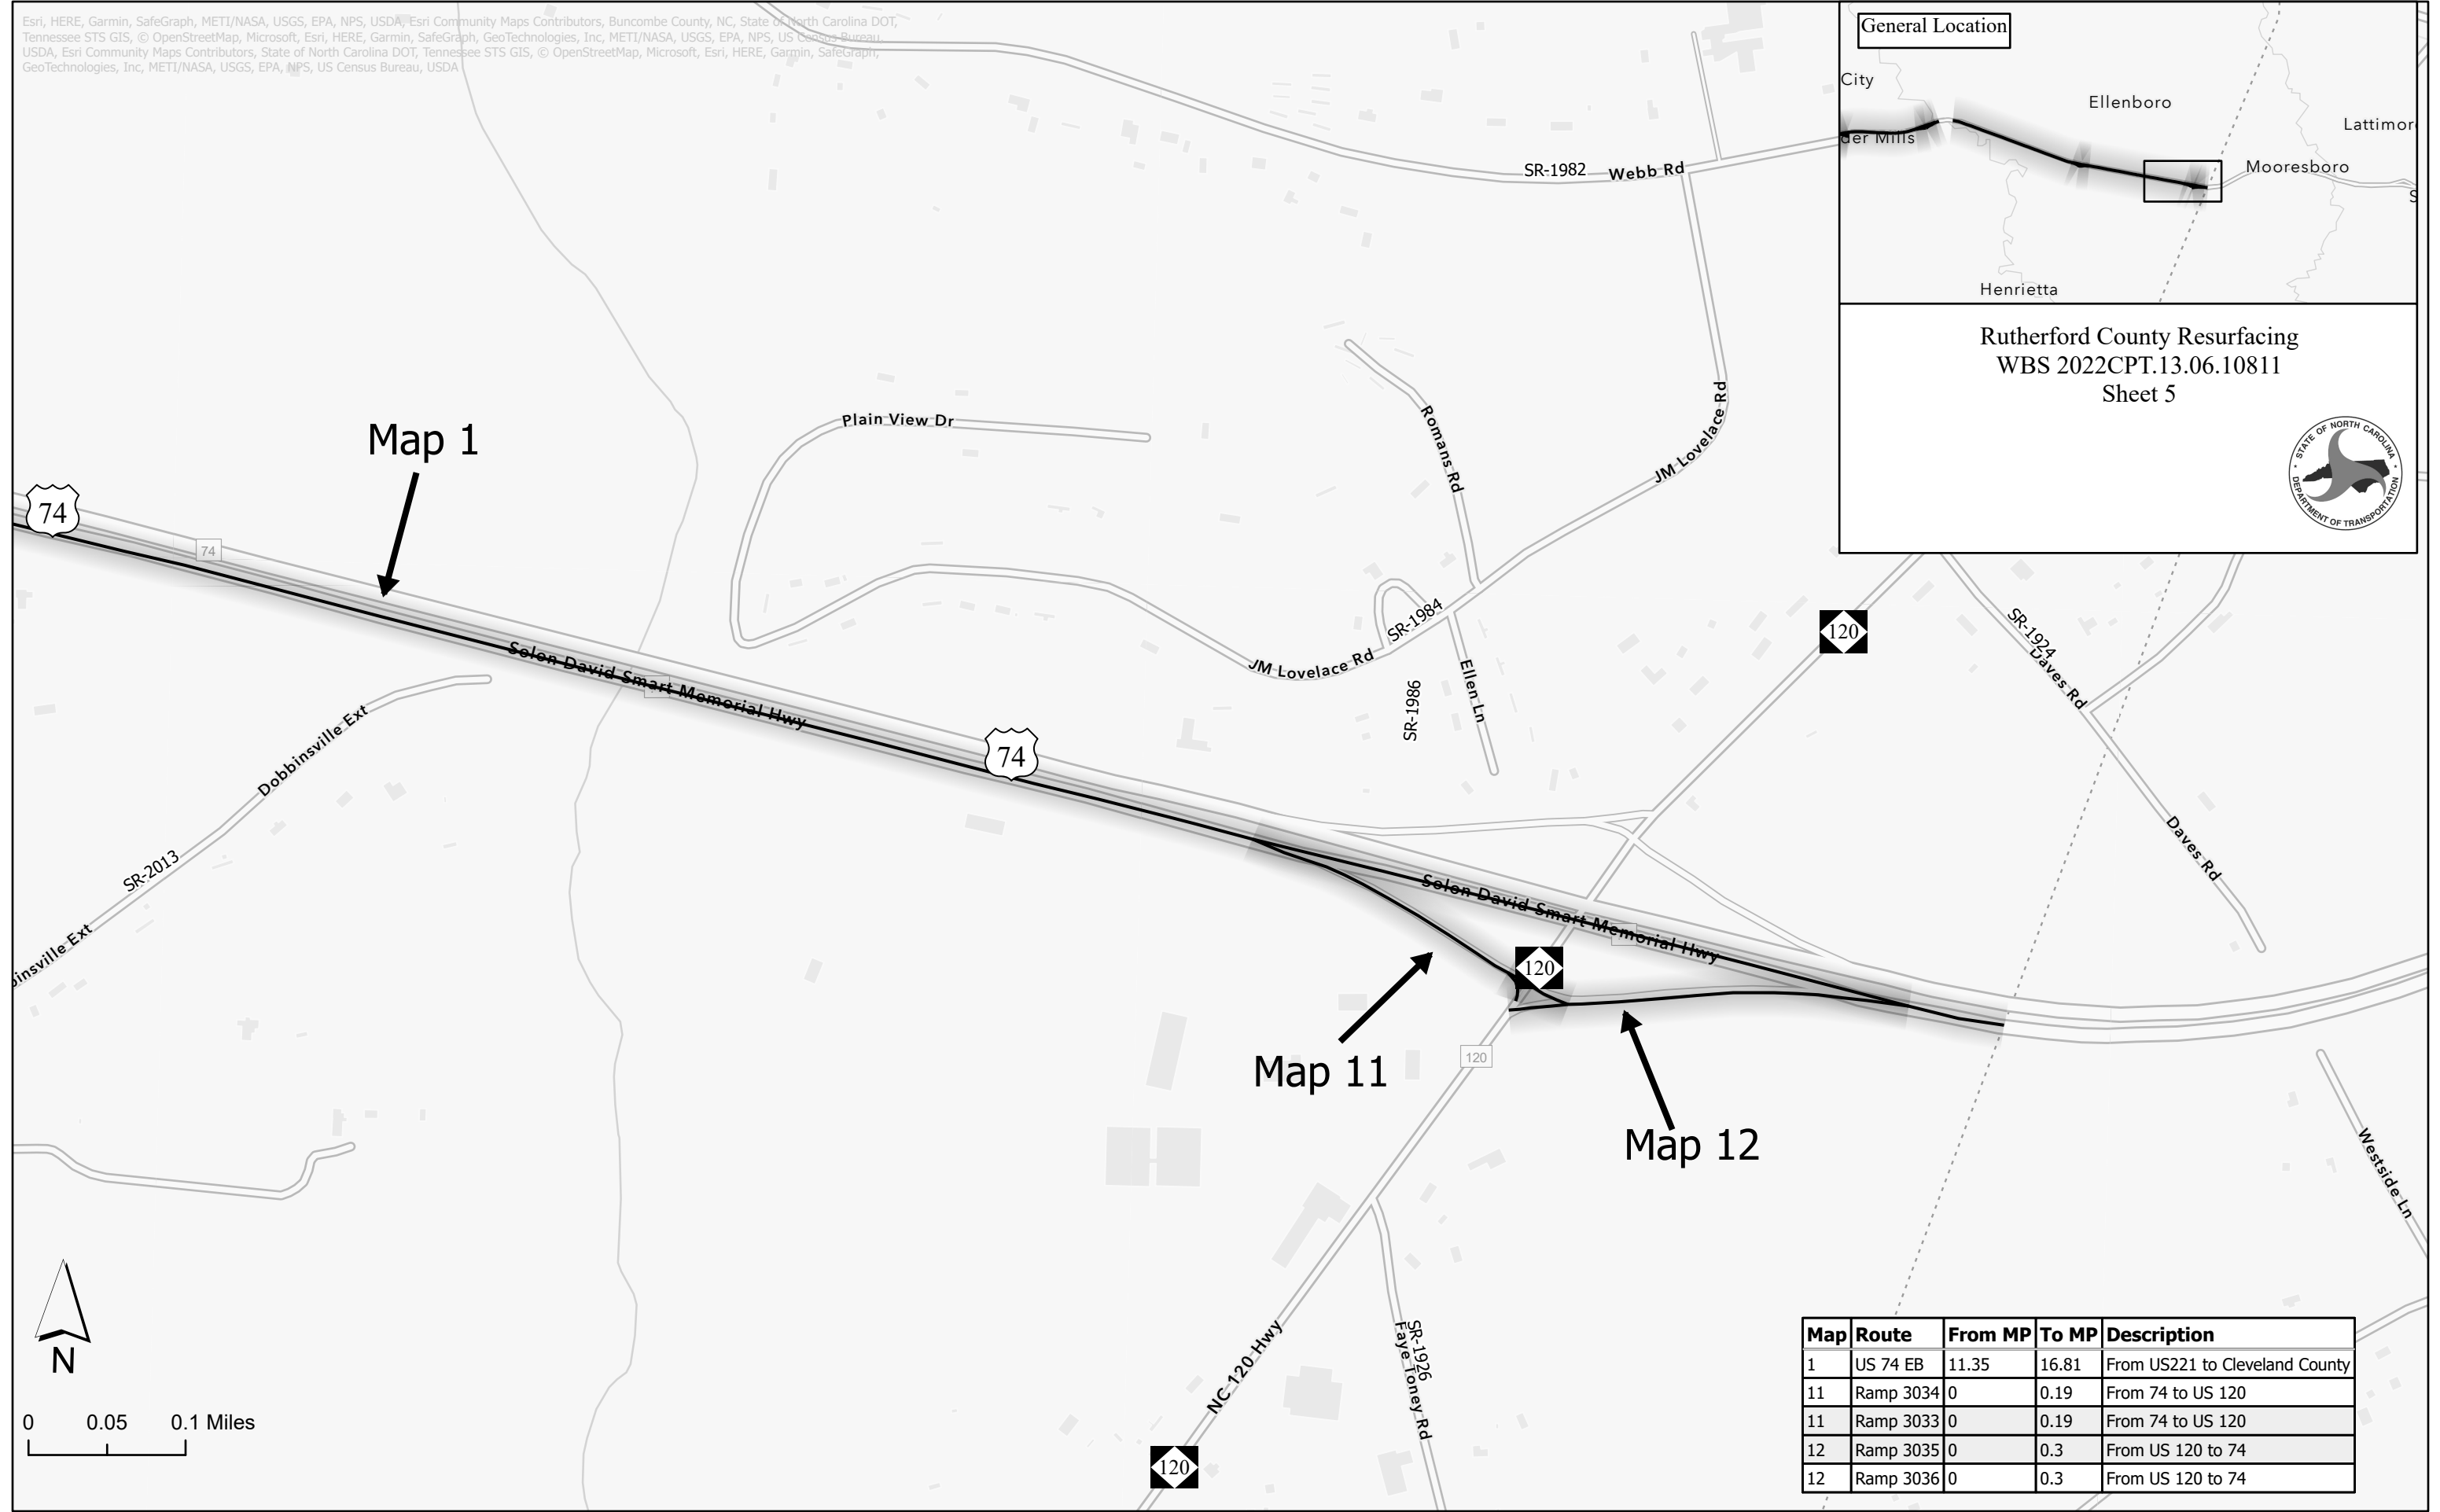

Esri, HERE, Garmin, SafeGraph, METI/NASA, USGS, EPA, NPS, USDA, Esri Community Maps Contributors, Buncombe County, NC, State of North Carolina DOT, Tennessee STS GIS, © OpenStreetMap, Microsoft, Esri, HERE, Garmin, SafeGraph, GeoTechnologies, Inc, METI/NASA, USGS, EPA, NPS, US Census Bureau, USDA, Esri Community Maps Contributors, State of North Carolina DOT, Tennessee STS GIS, © OpenStreetMap, Microsoft, Esri, HERE, Garmin, SafeGraph, GeoTechnologies, Inc, METI/NASA, USGS, EPA, NPS, US Census Bureau, USDA

General Location

Rutherford County Resurfacing
WBS 2022CPT.13.06.10811
Sheet 5

Map	Route	From MP	To MP	Description
1	US 74 EB	11.35	16.81	From US221 to Cleveland County
11	Ramp 3034	0	0.19	From 74 to US 120
11	Ramp 3033	0	0.19	From 74 to US 120
12	Ramp 3035	0	0.3	From US 120 to 74
12	Ramp 3036	0	0.3	From US 120 to 74