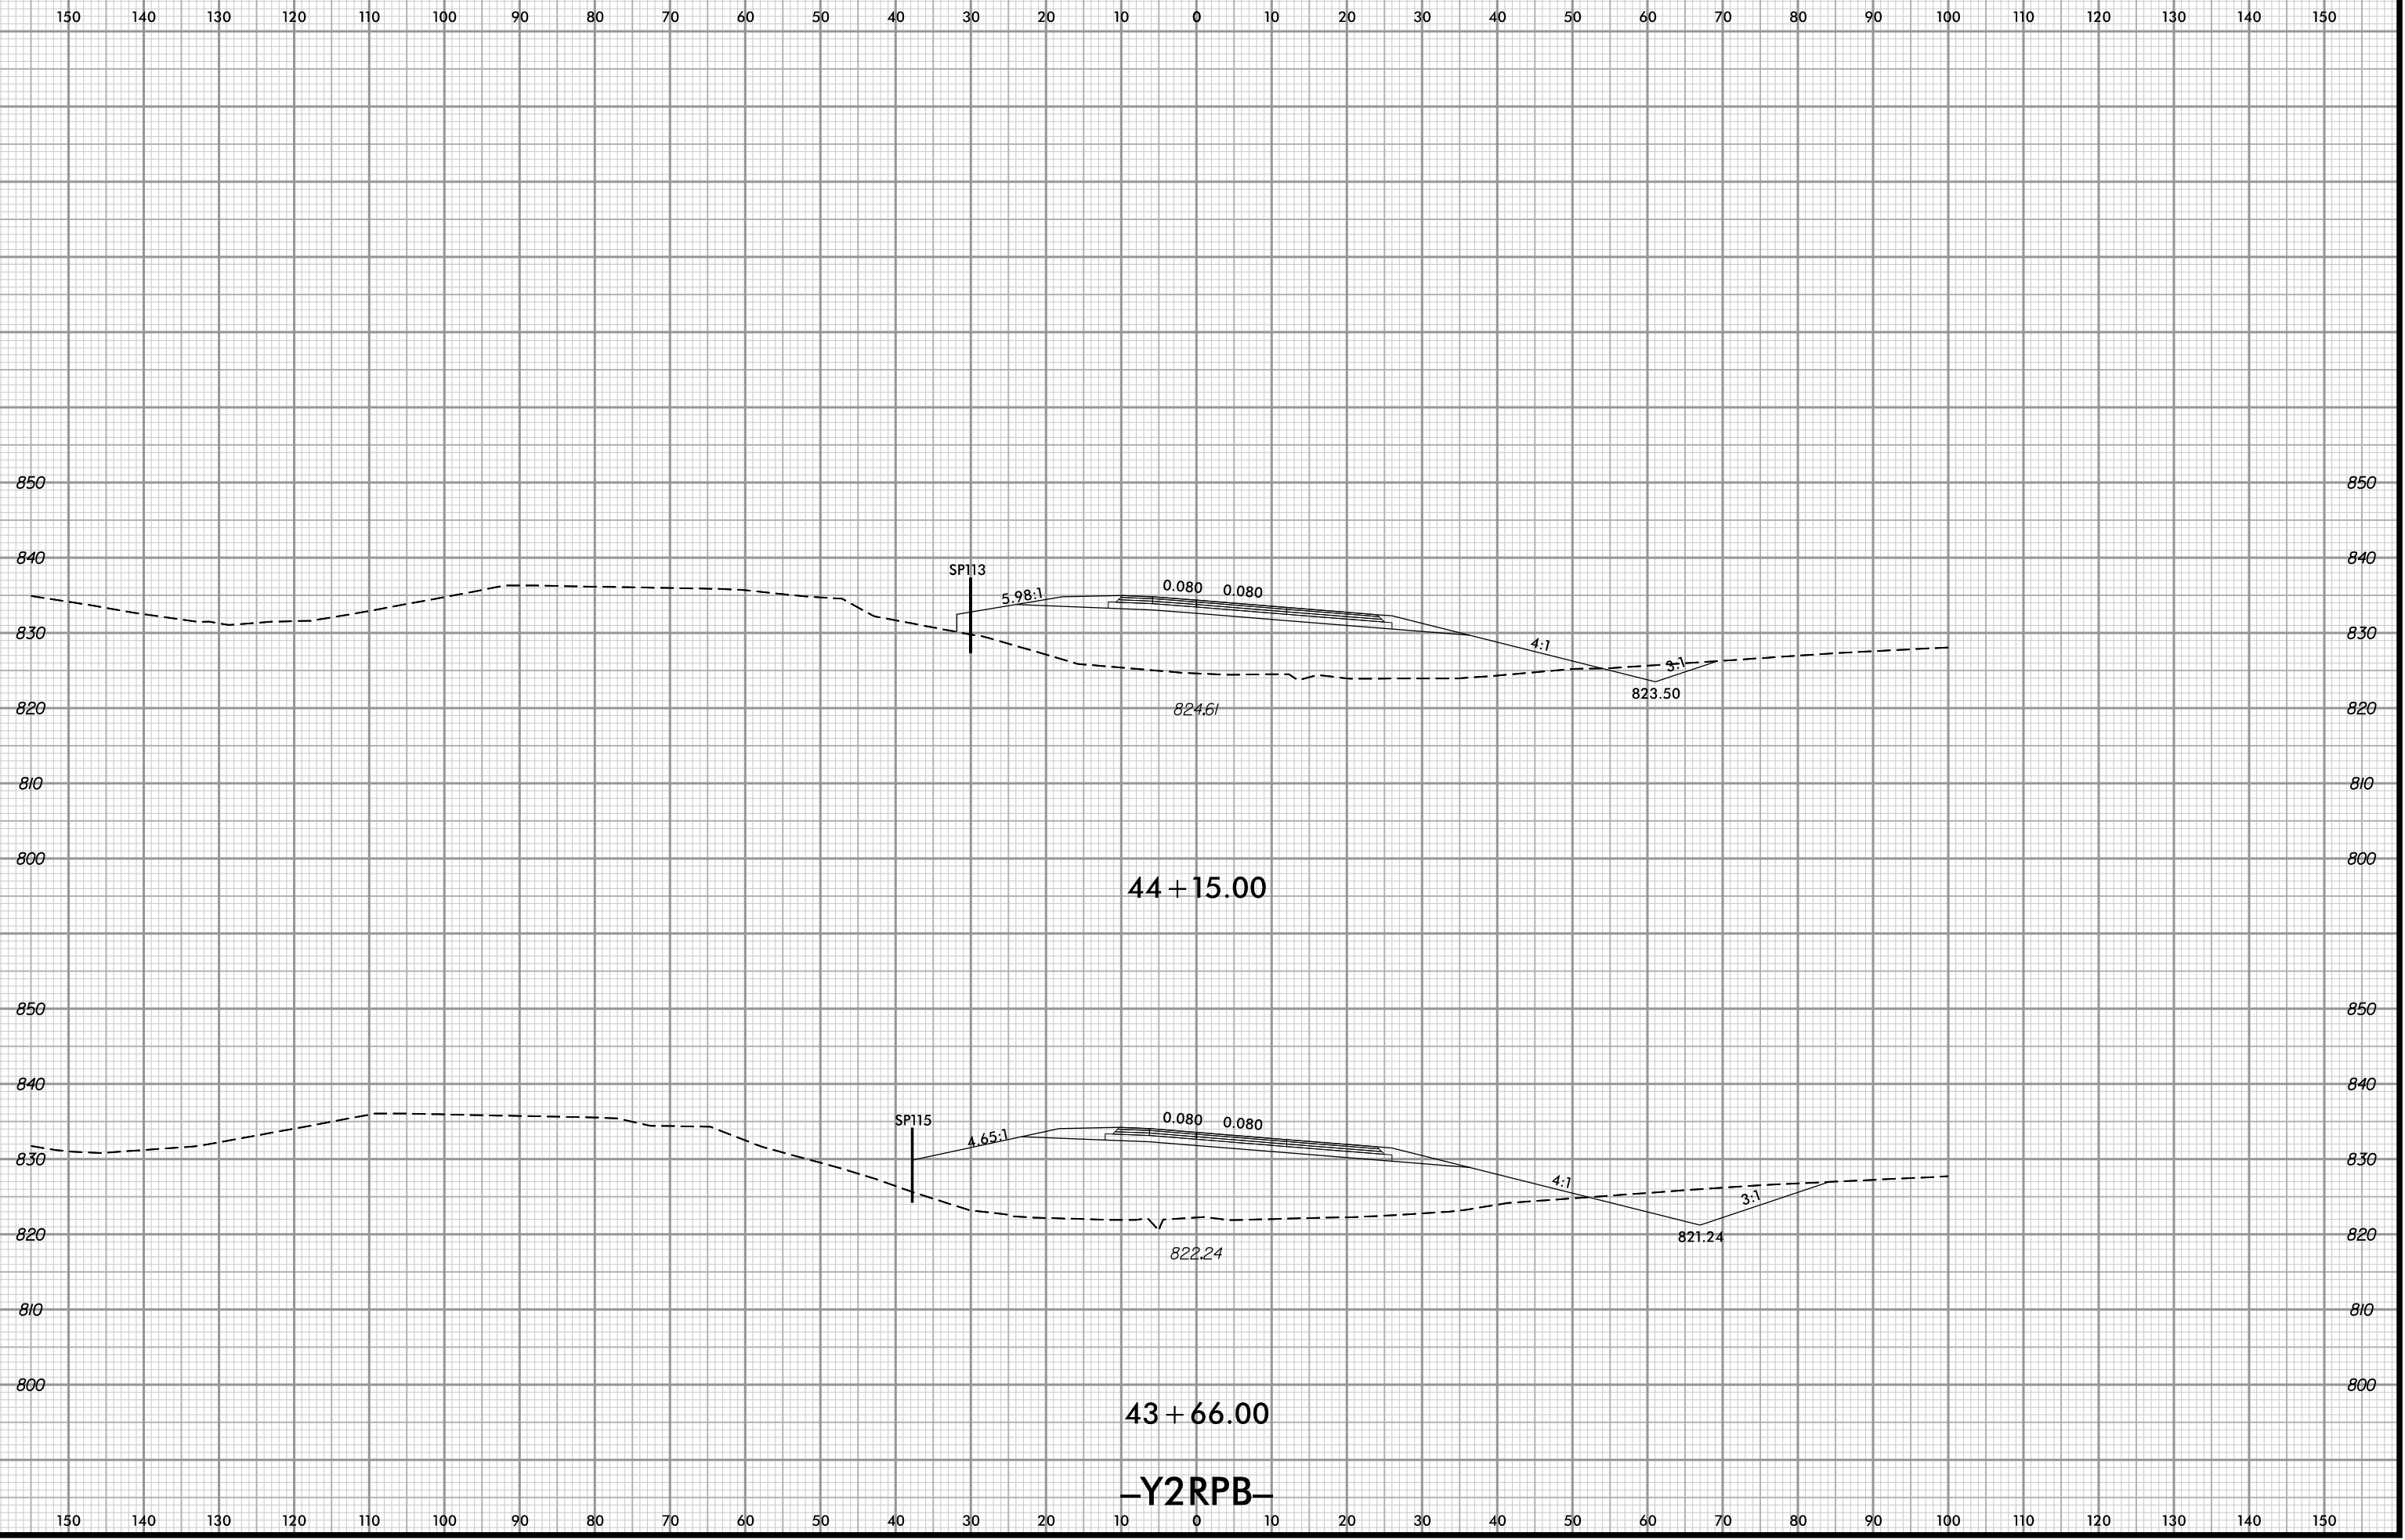

4/11/2022 5:53:08 PM
\\u2579aa-rdy-xpl-y2rpb.dgn
User: iddaves