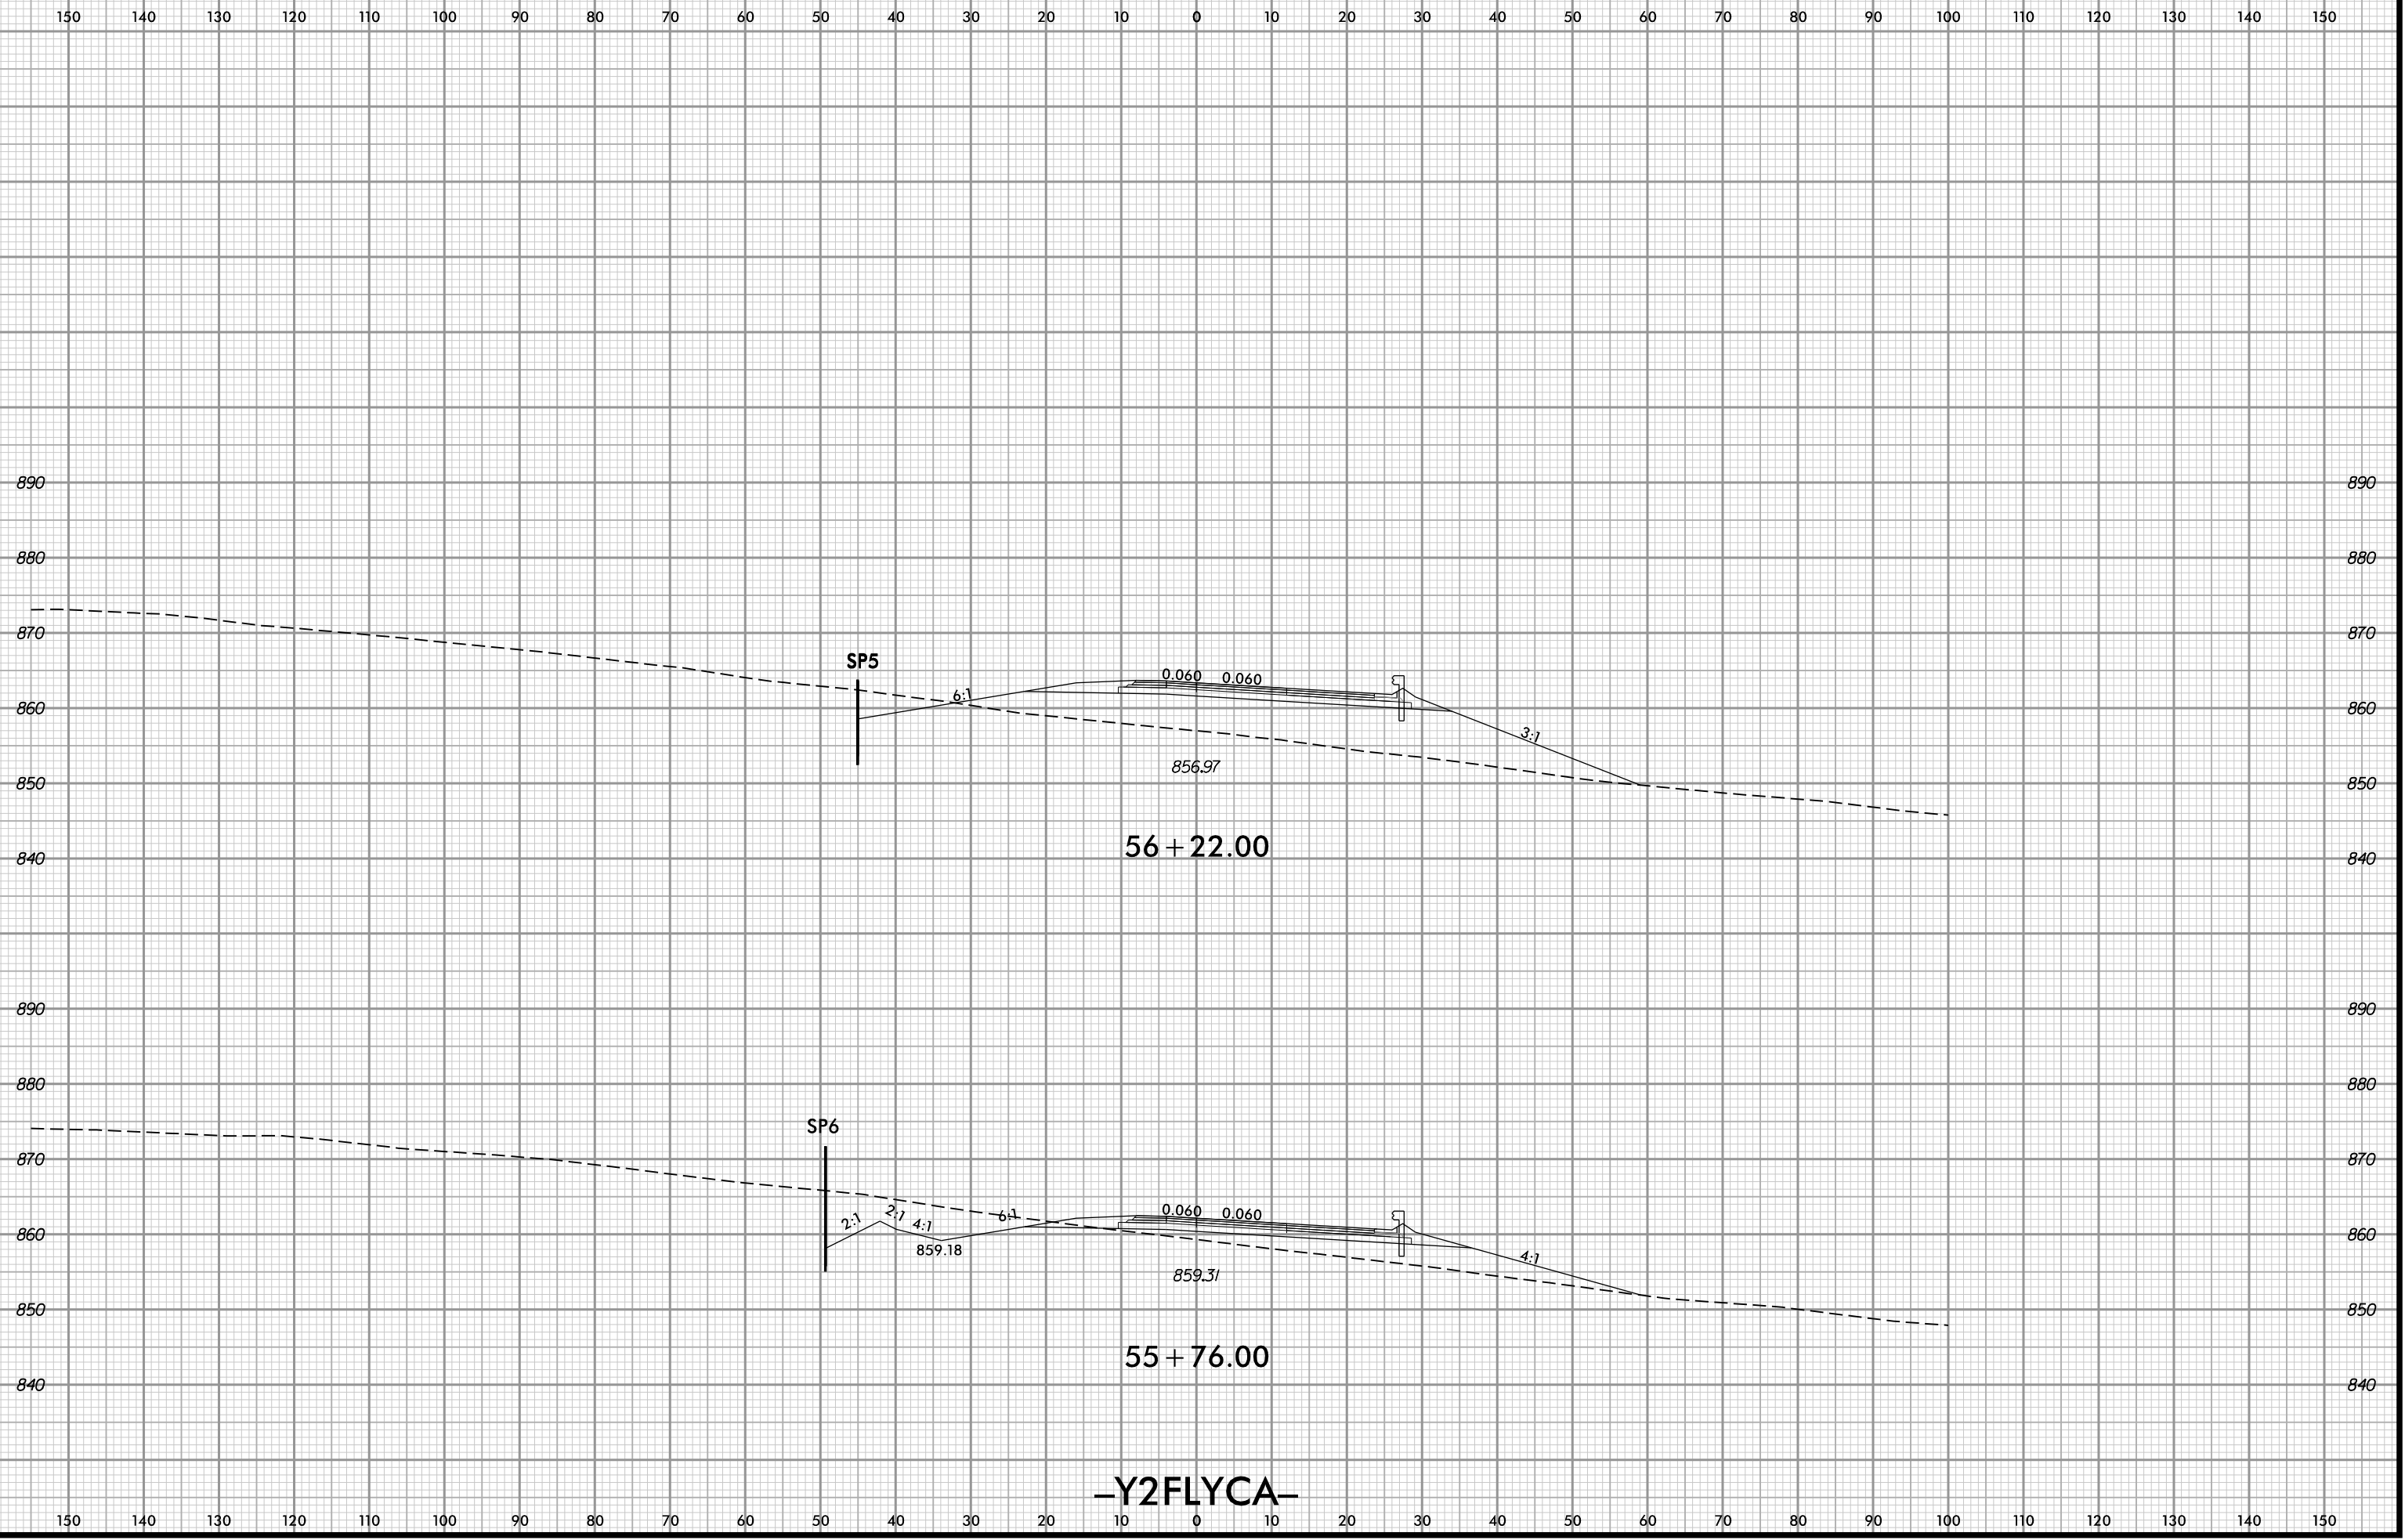

-Y2FLYCA-

-Y2FLYCA-

5/5/2022 4:21:00 PM
\\s2579aa\cdy\XPL\Y2FLYCA.dgn
User:ldaves

5/5/2022 4:21:00 PM
\\s2579aa\cdy\XPL\Y2FLYCA.dgn
User:lddaves

-Y2FLYCA-

5/5/2022 4:21:00 PM
\\s01\p01\geog\cdy\XPL\Y2FLYCA.dgn
User: iddaves