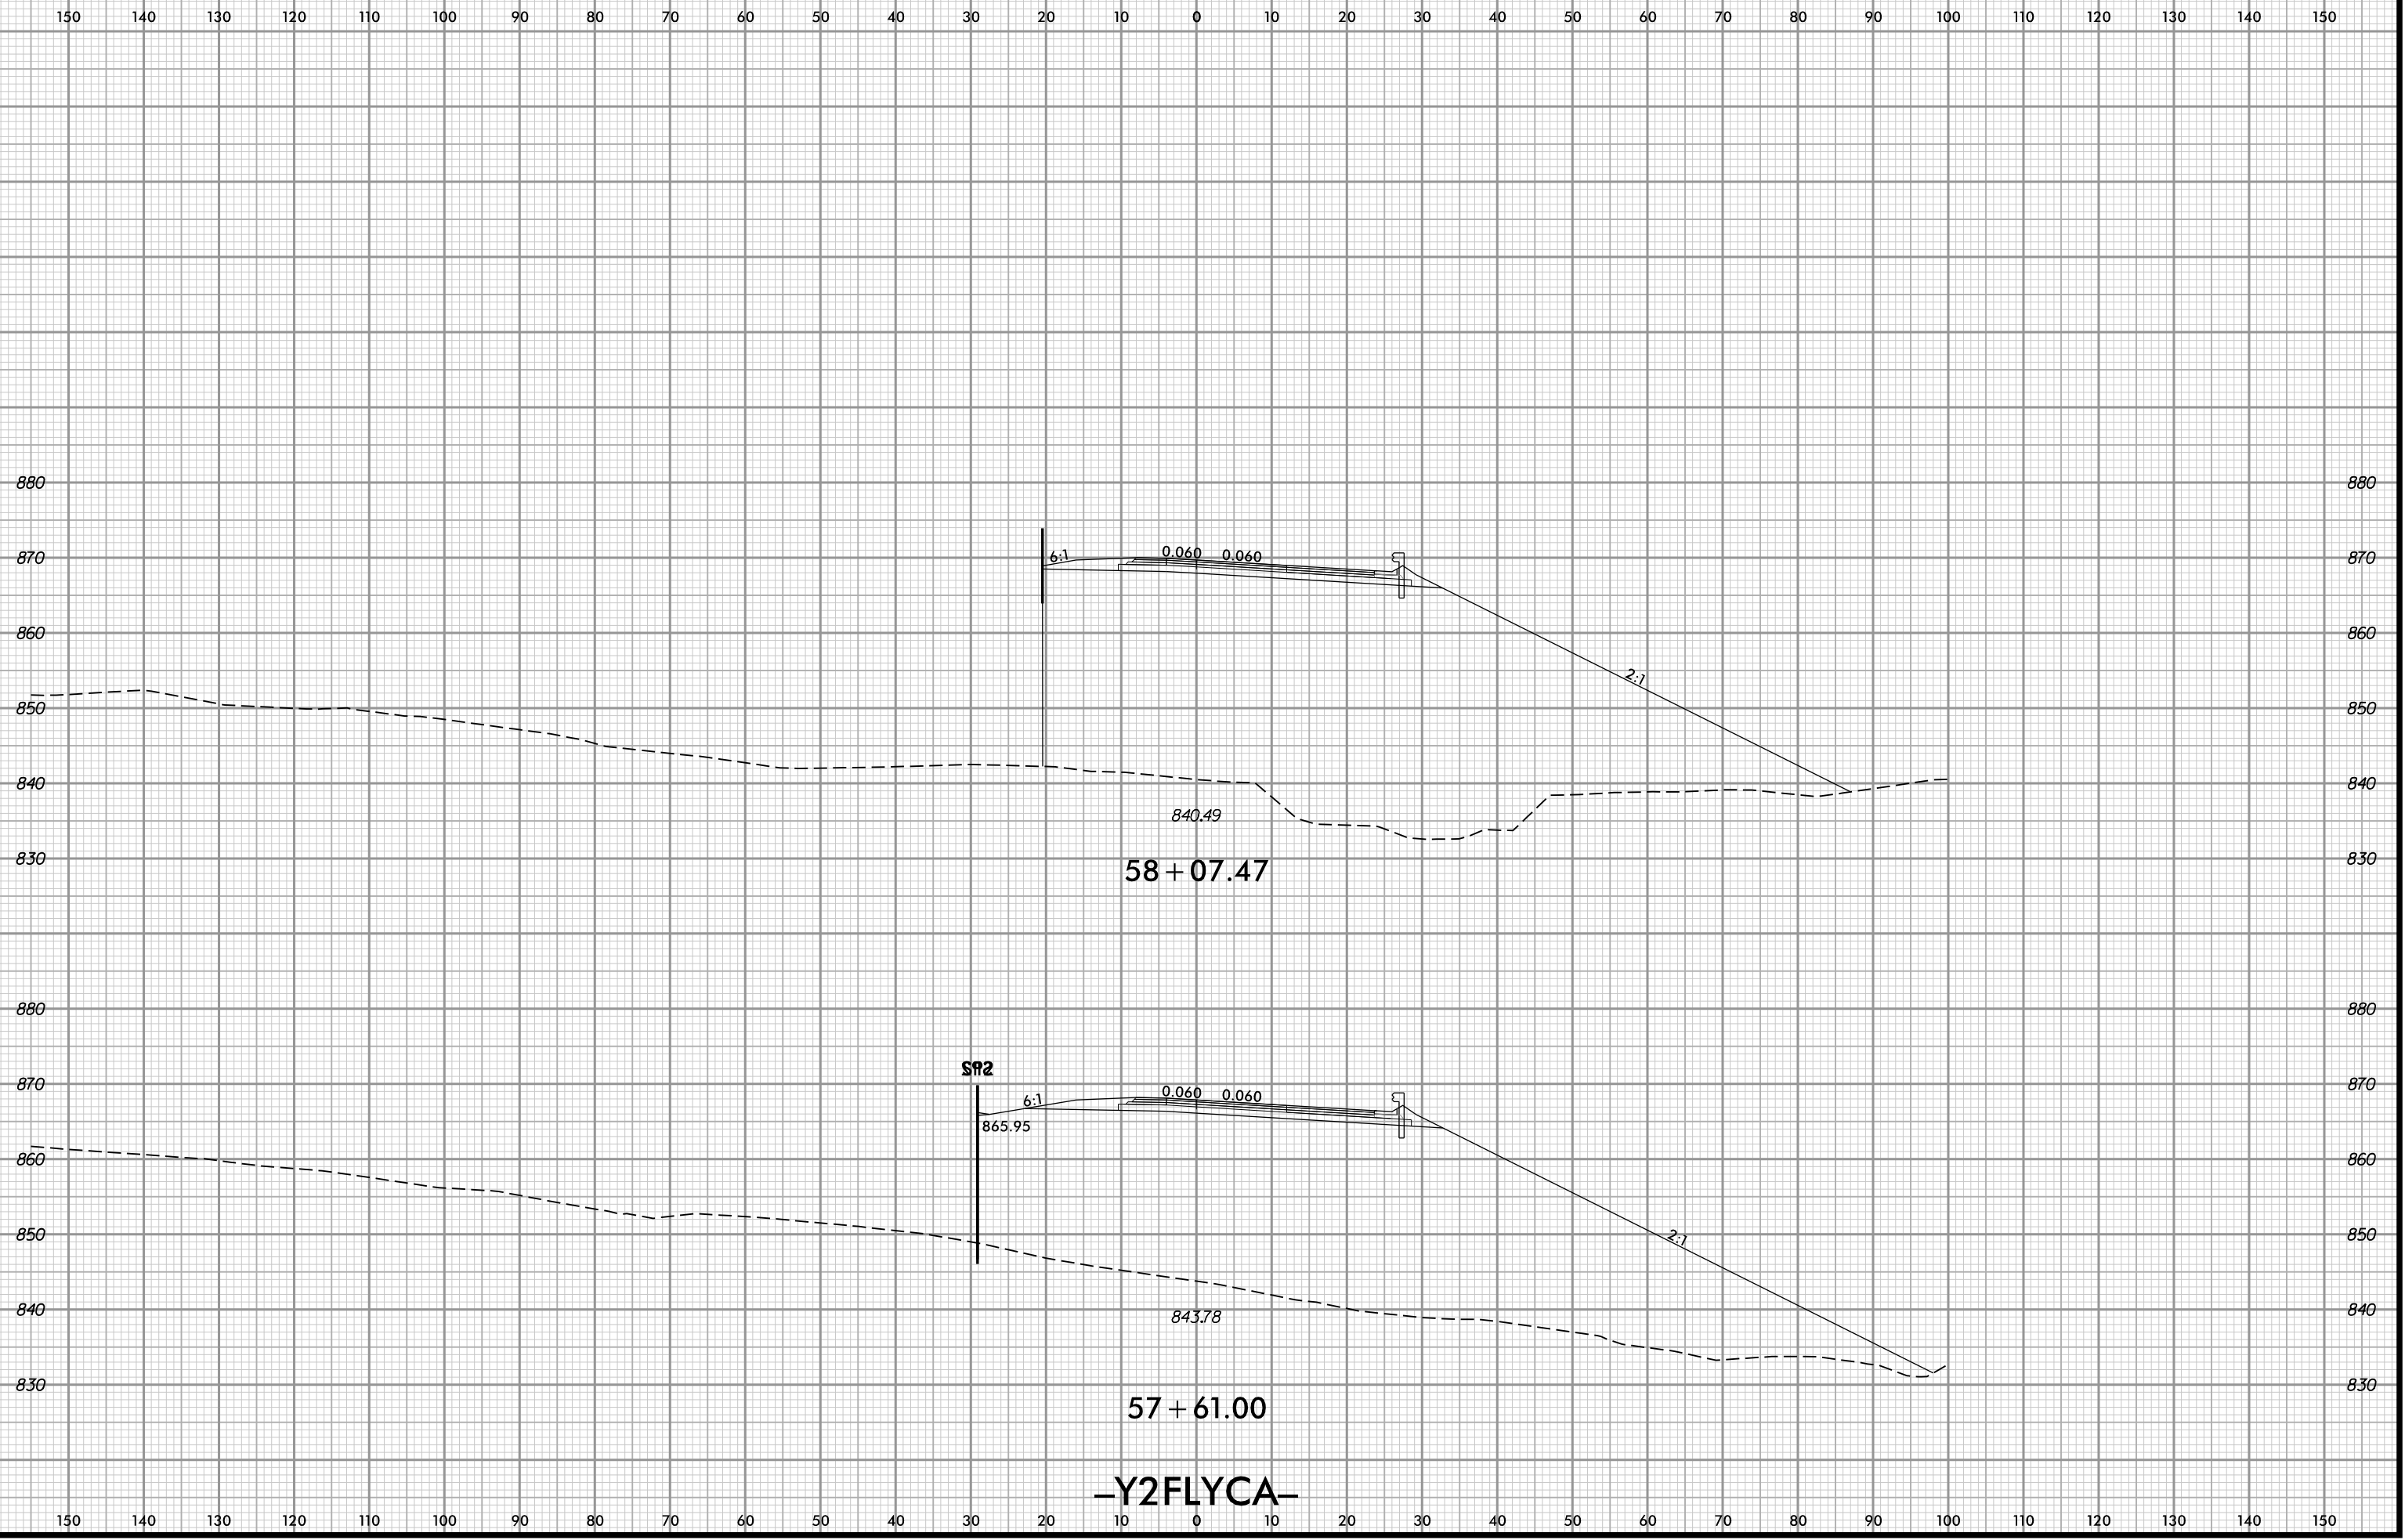

5/5/2022 4:21:00 PM
.\Users\jg...cdy\XPL-Y2FLYCA.dgn
User: jg...

-Y2FLYCA-