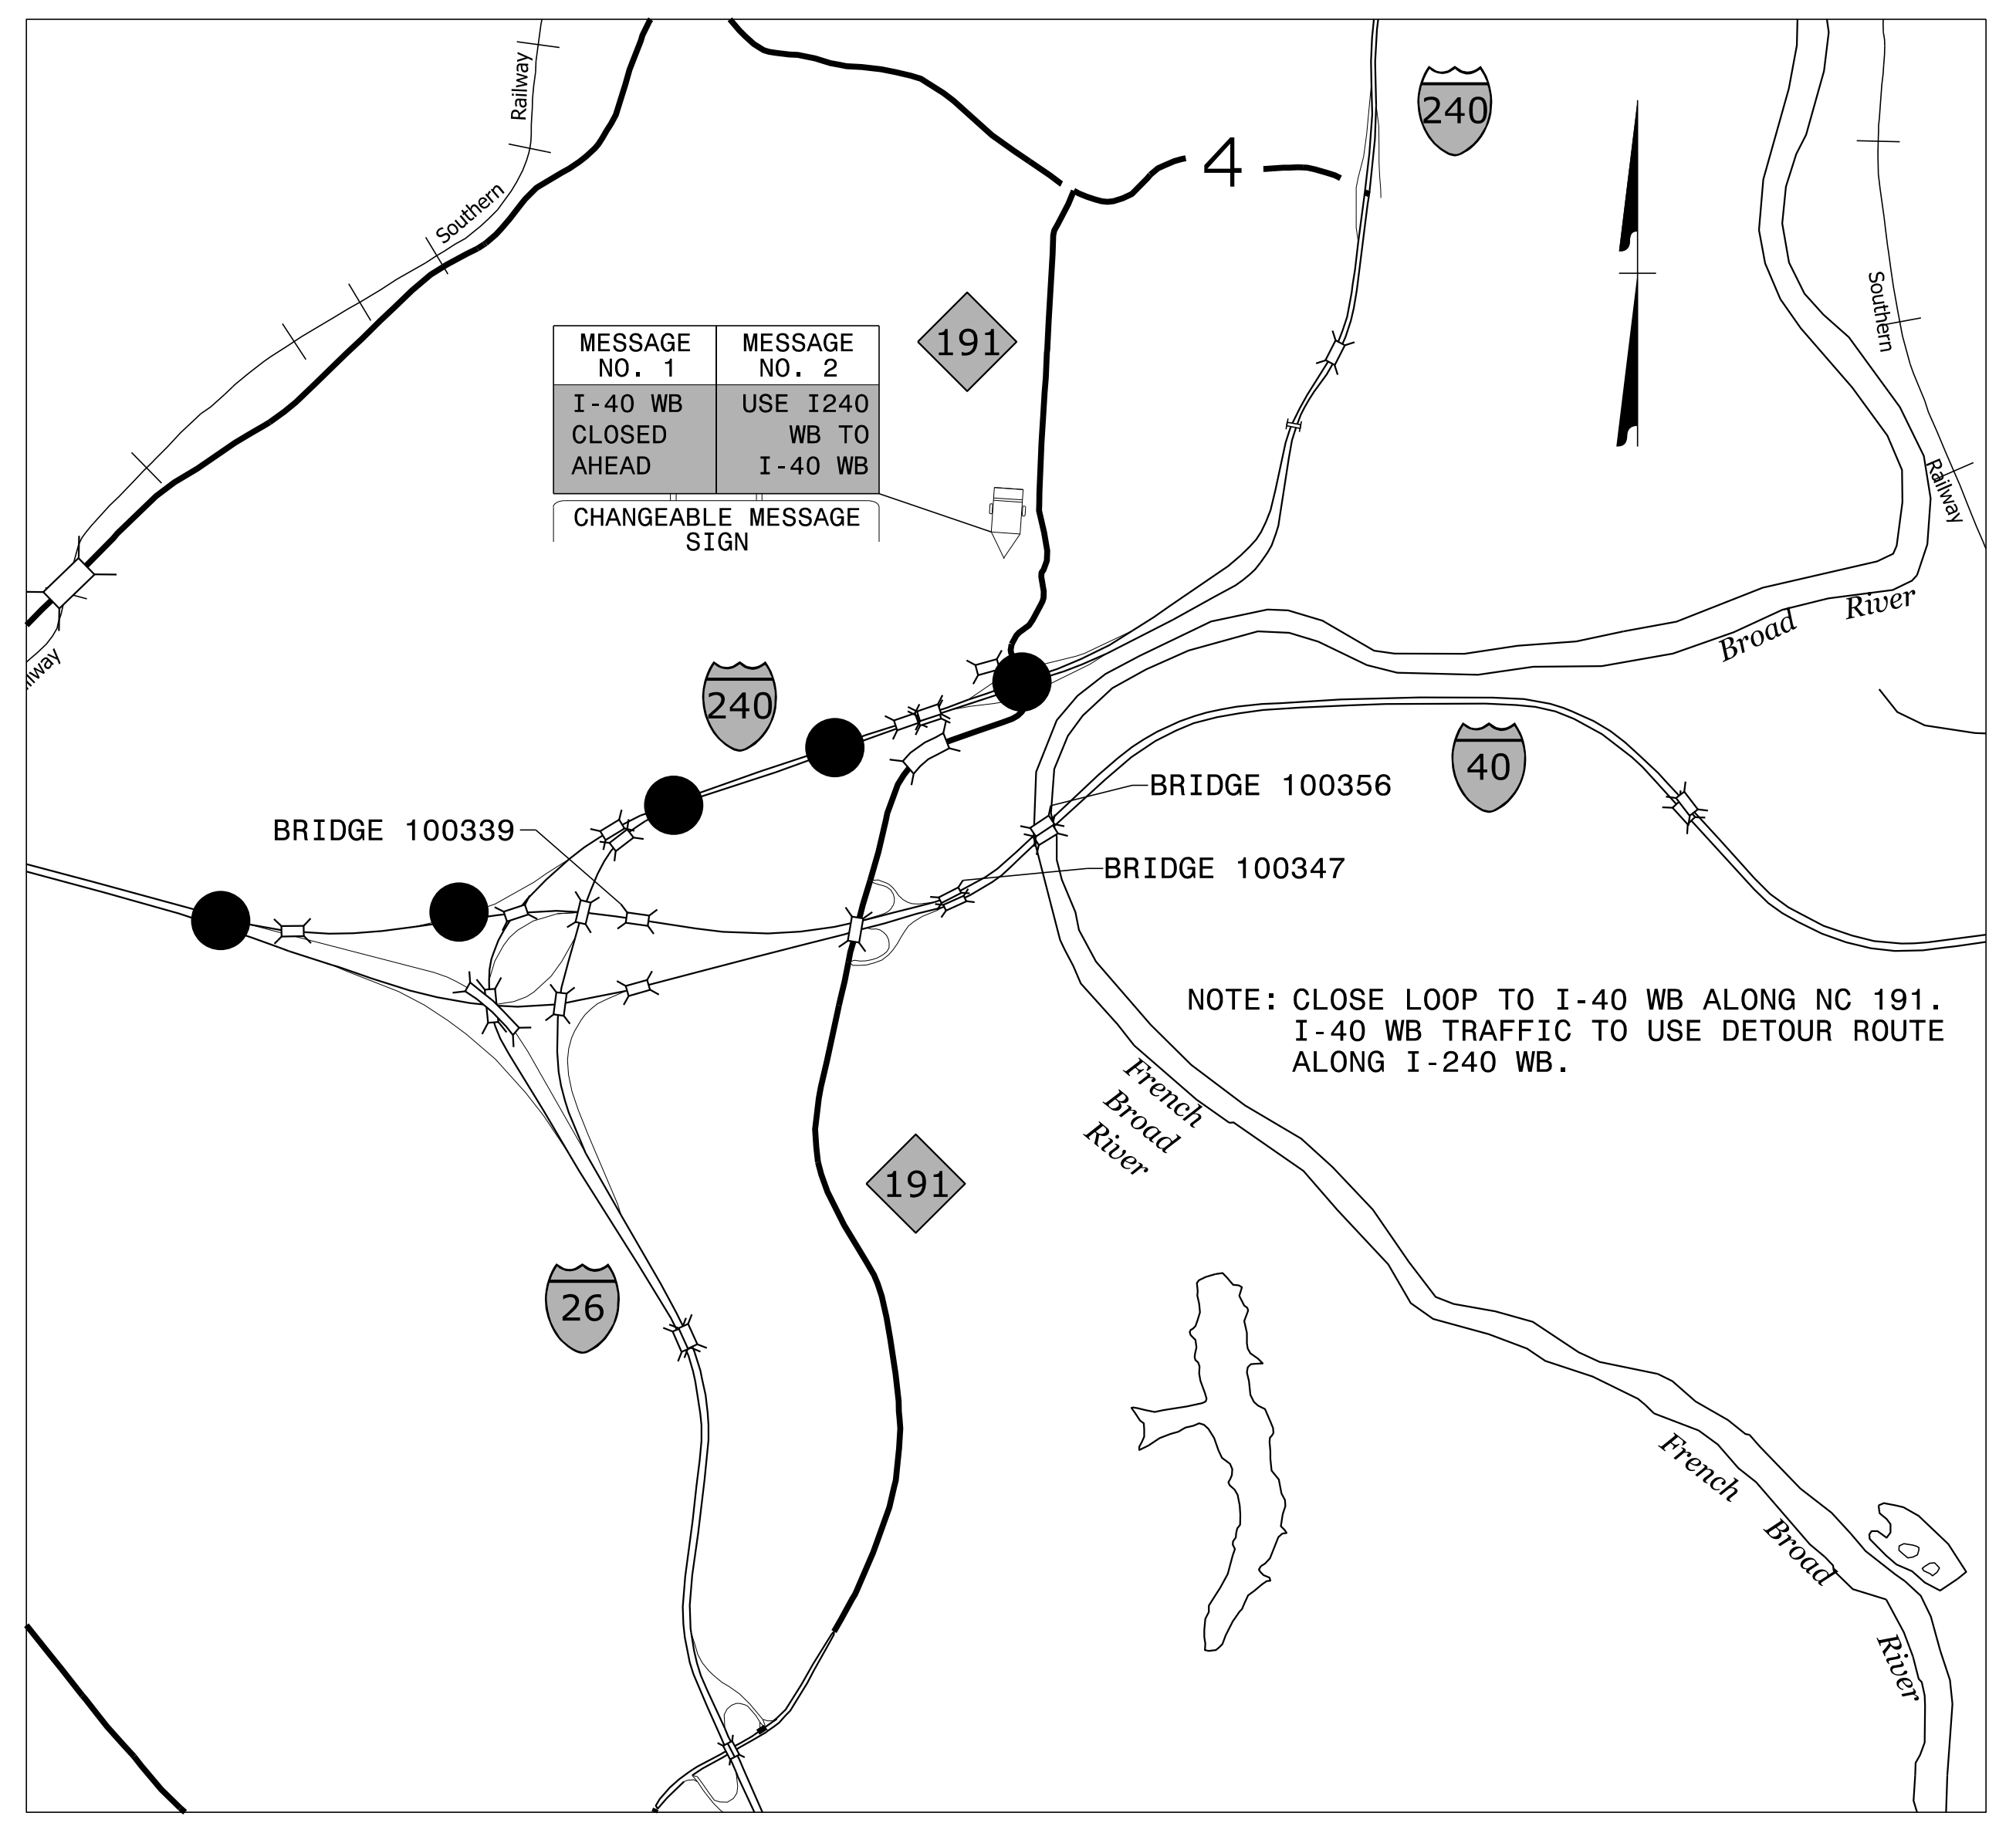

NC 191 NB TO I-40 WB DETOUR ROUTE

NC 191 SB TO I-40 WB DETOUR ROUTE

8/1/2022  
pw:\gfnnet-pw.bentley.com\gfnnet-pw-0\Documents\Projects\67945\5-Working\Task 005 - I-5889B Rehab\Traffic Control\I-5889B\_TMP07.dgn  
User:bwht

APPROVED: *Benjamin A. White*  
68F770221617443

DATE: 8/5/2022

SEAL

**DOCUMENT NOT CONSIDERED FINAL  
UNLESS ALL SIGNATURES COMPLETED**

NC 191 NB/SB TO I-40 WB  
DETOUR ROUTE