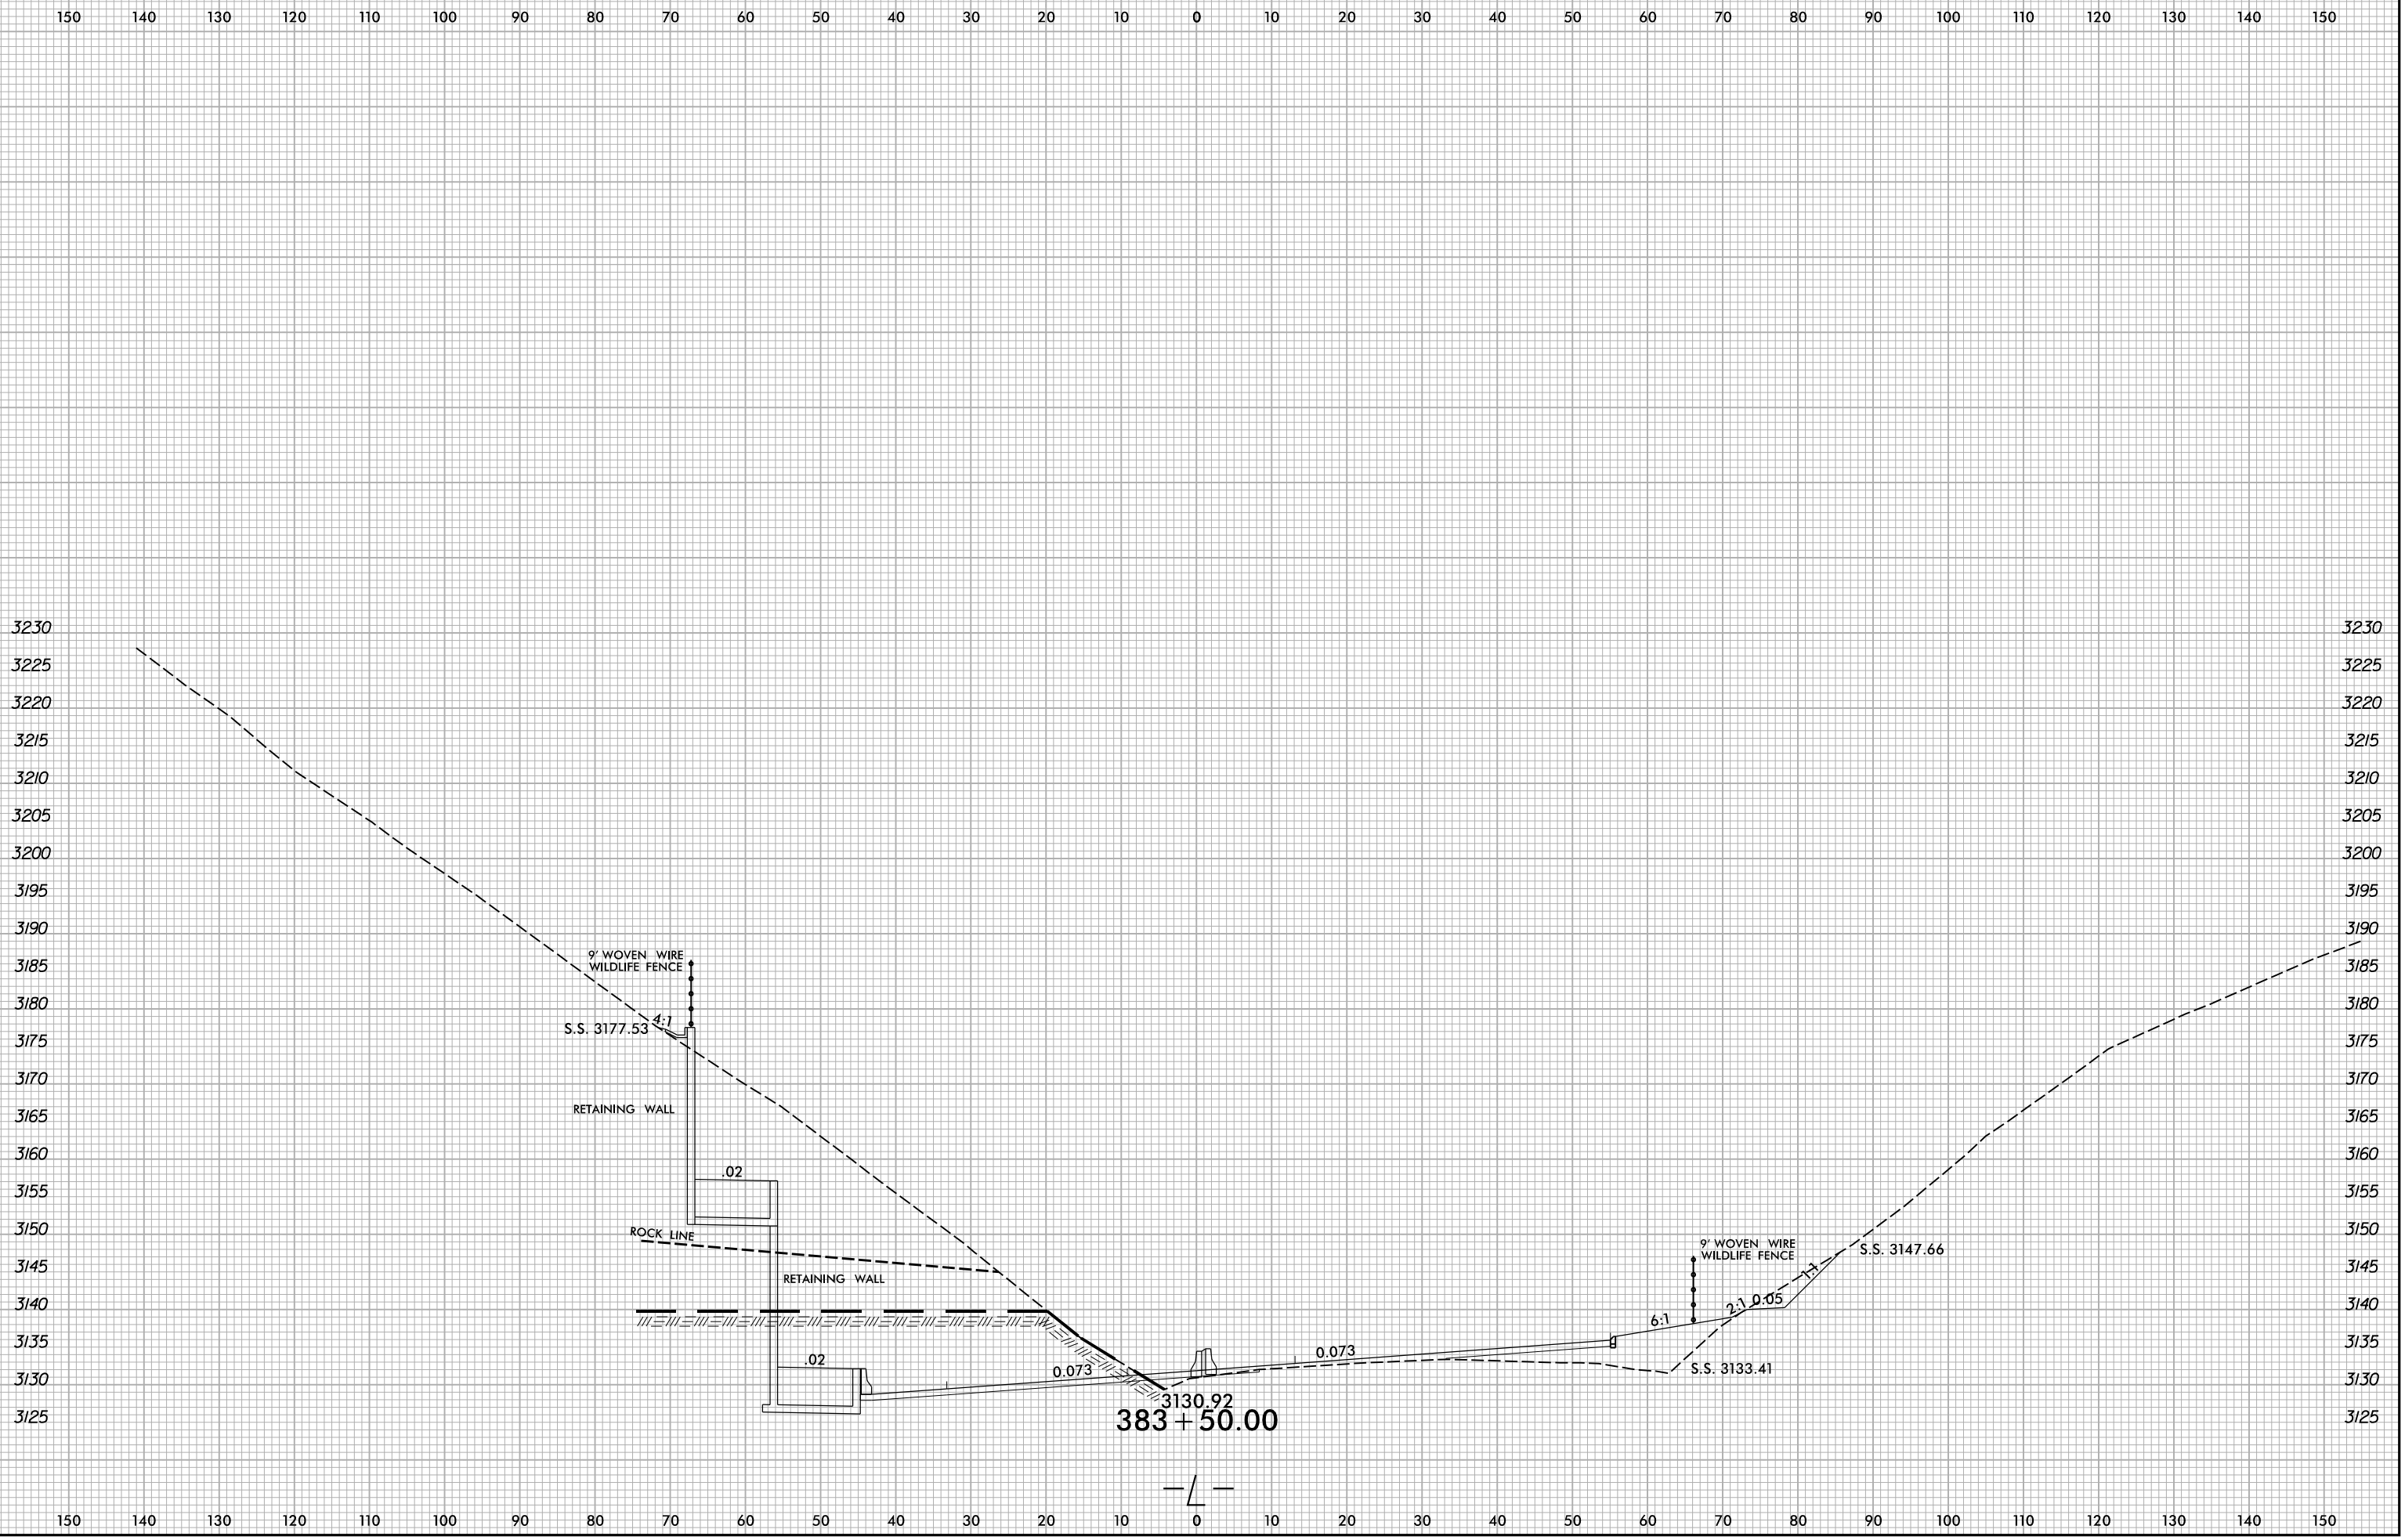

6/23/16

6/8/2022 X:\NG001\A-0009CB\A-0009CB.Rdw...xp.L.dgn User:smelvr