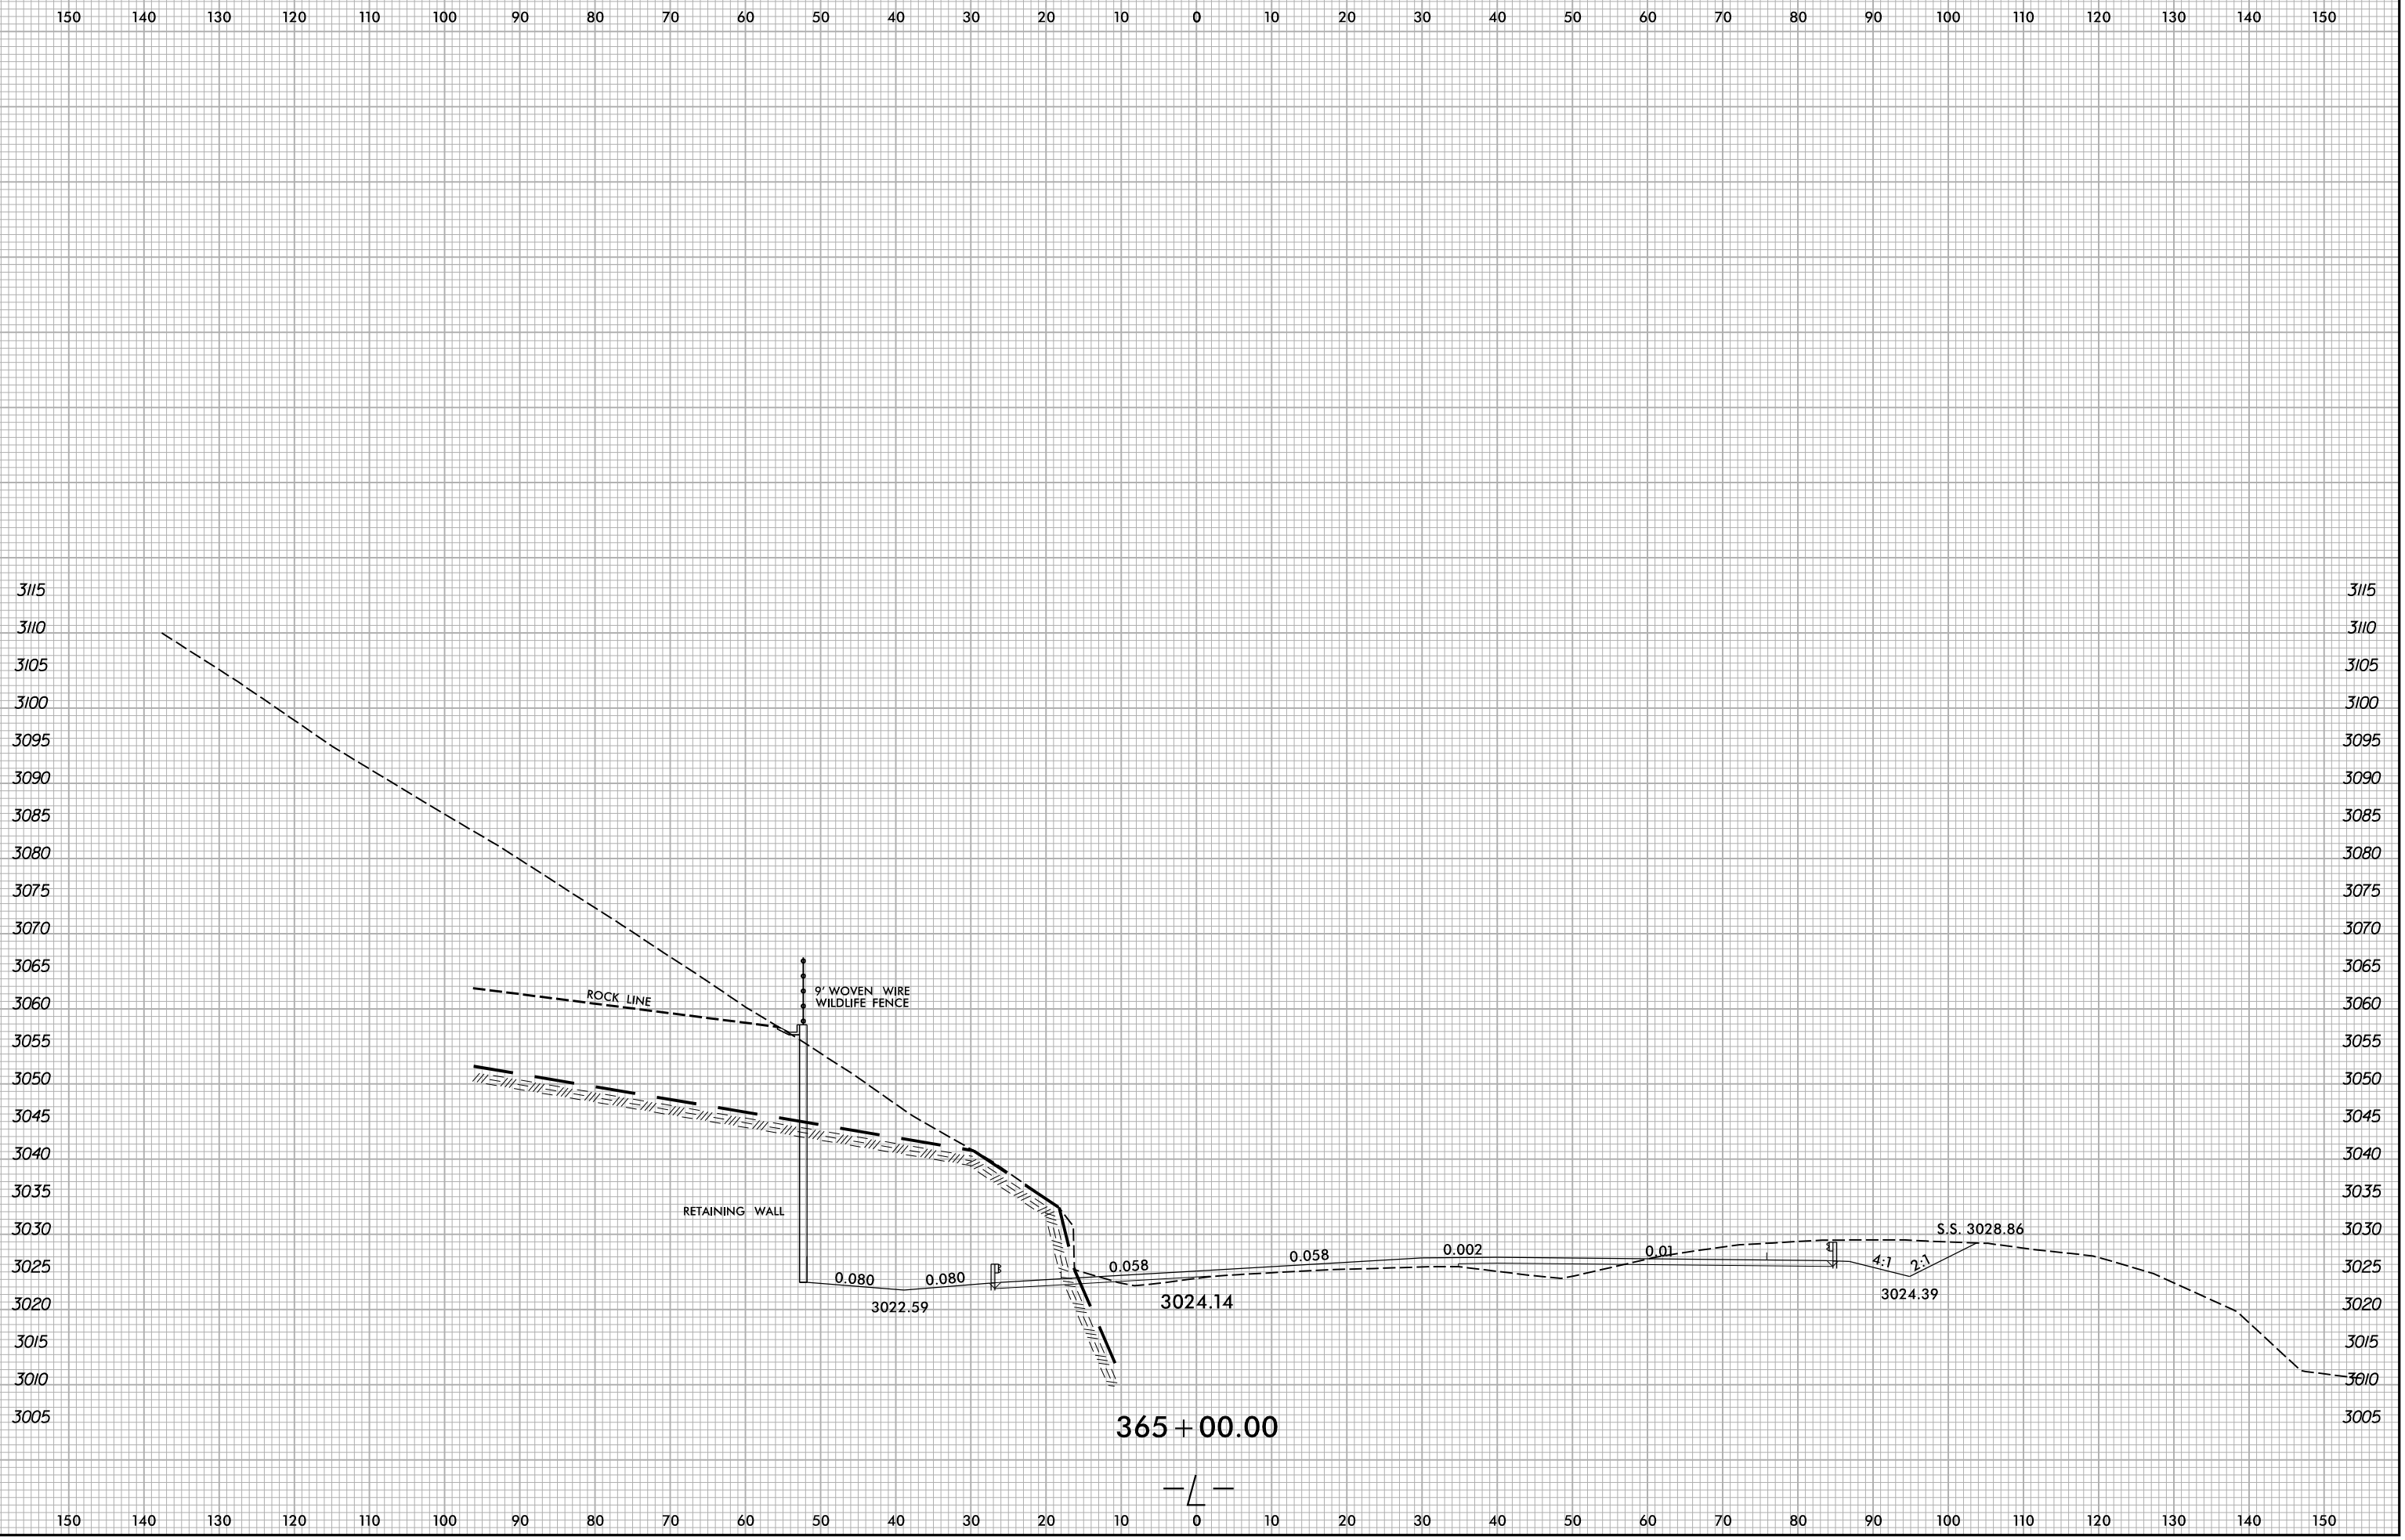

6/23/16

6/8/2022 X:\NGDOT\A-0009CB\A-0009CB.Rdw...xp.L.dgn User:smelvr