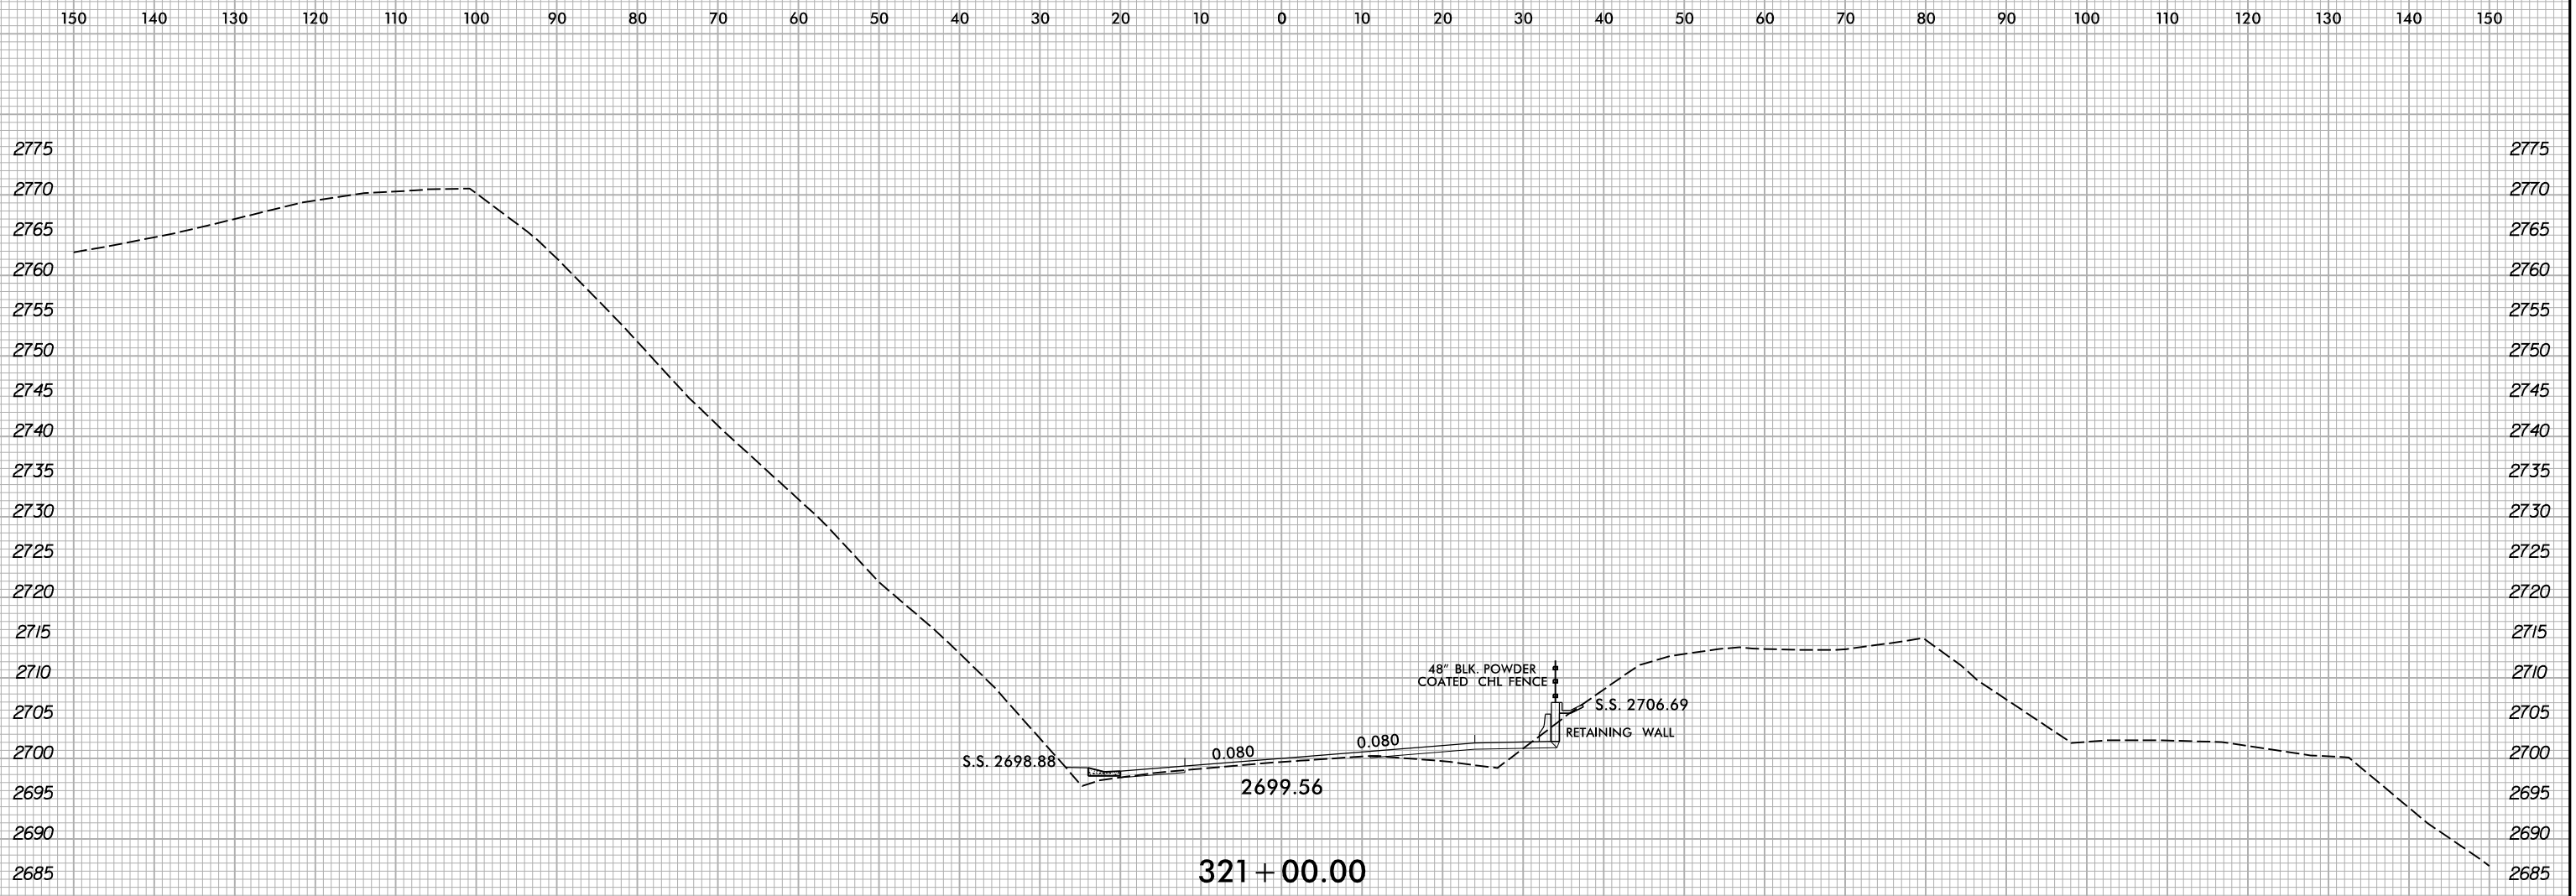

6/23/16

6/8/2022
X:\NGDOT\A-0009CB\A-0009CB.Rdw...xp.L.dgn
User:smelvr