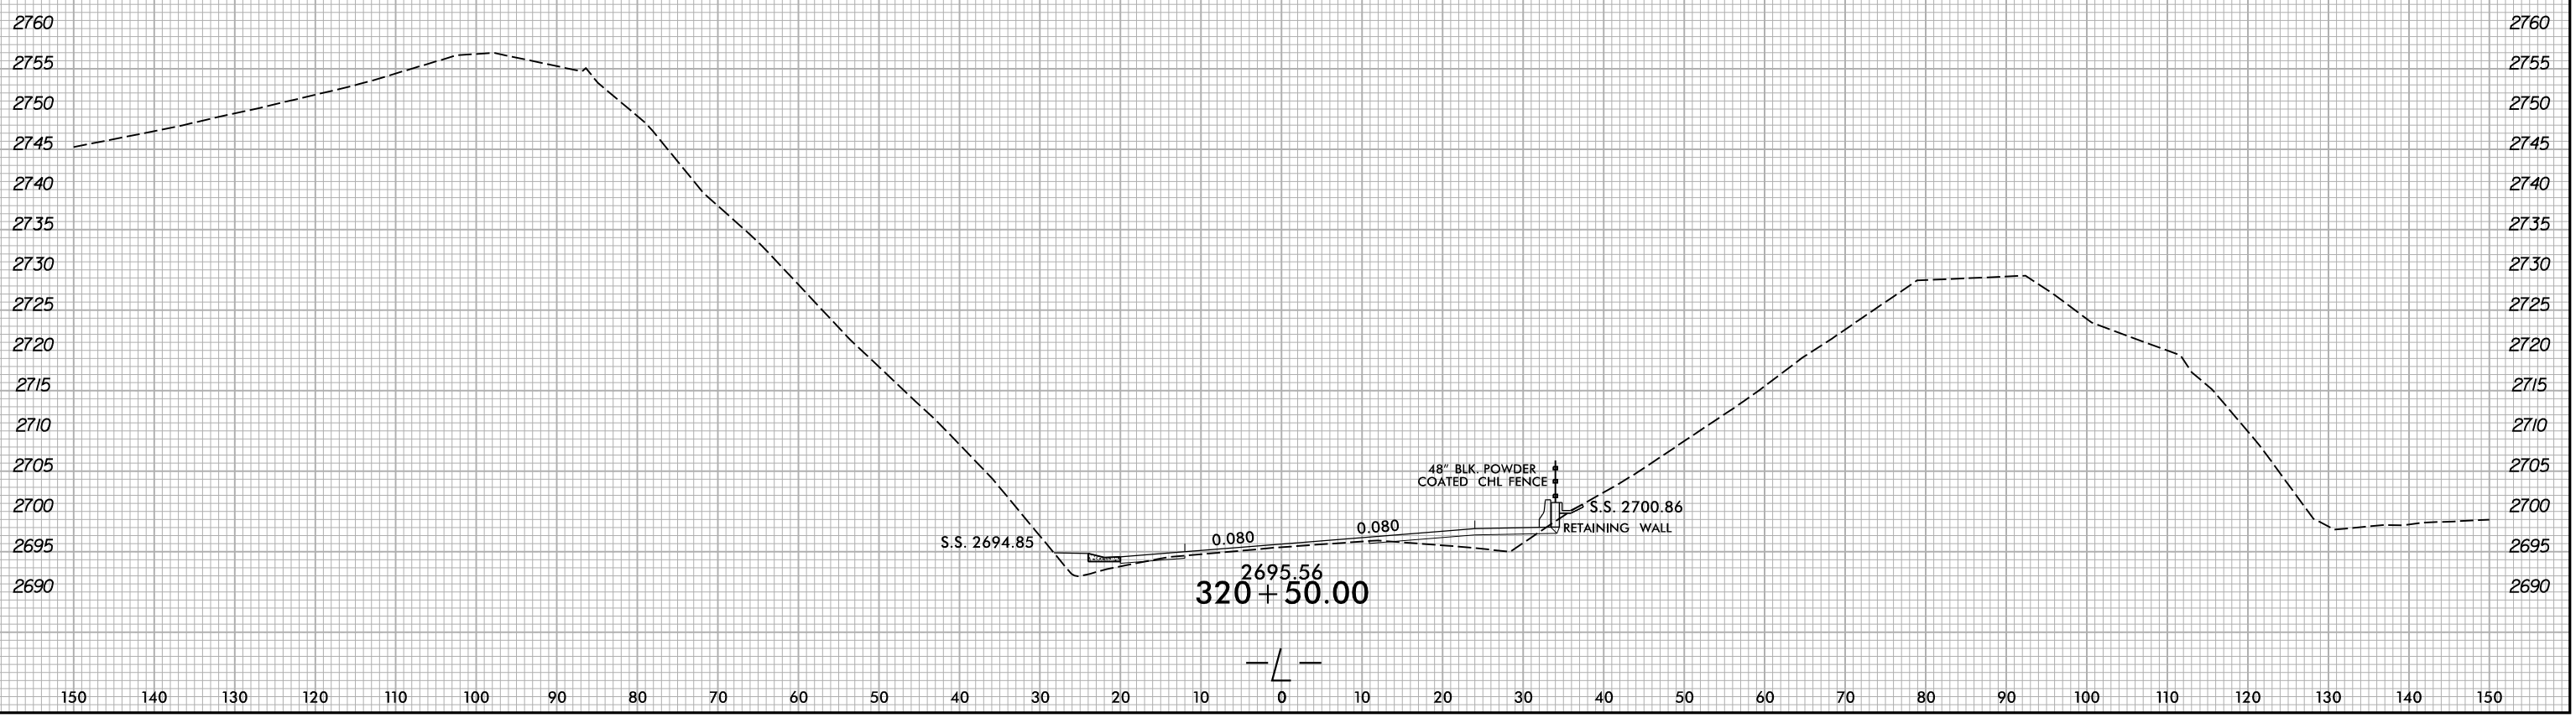

6/23/16

6/8/2022
X:\NGDOT\A-0009CB\A-0009CB.Rdw...xp.L.dgn
User:smelvr