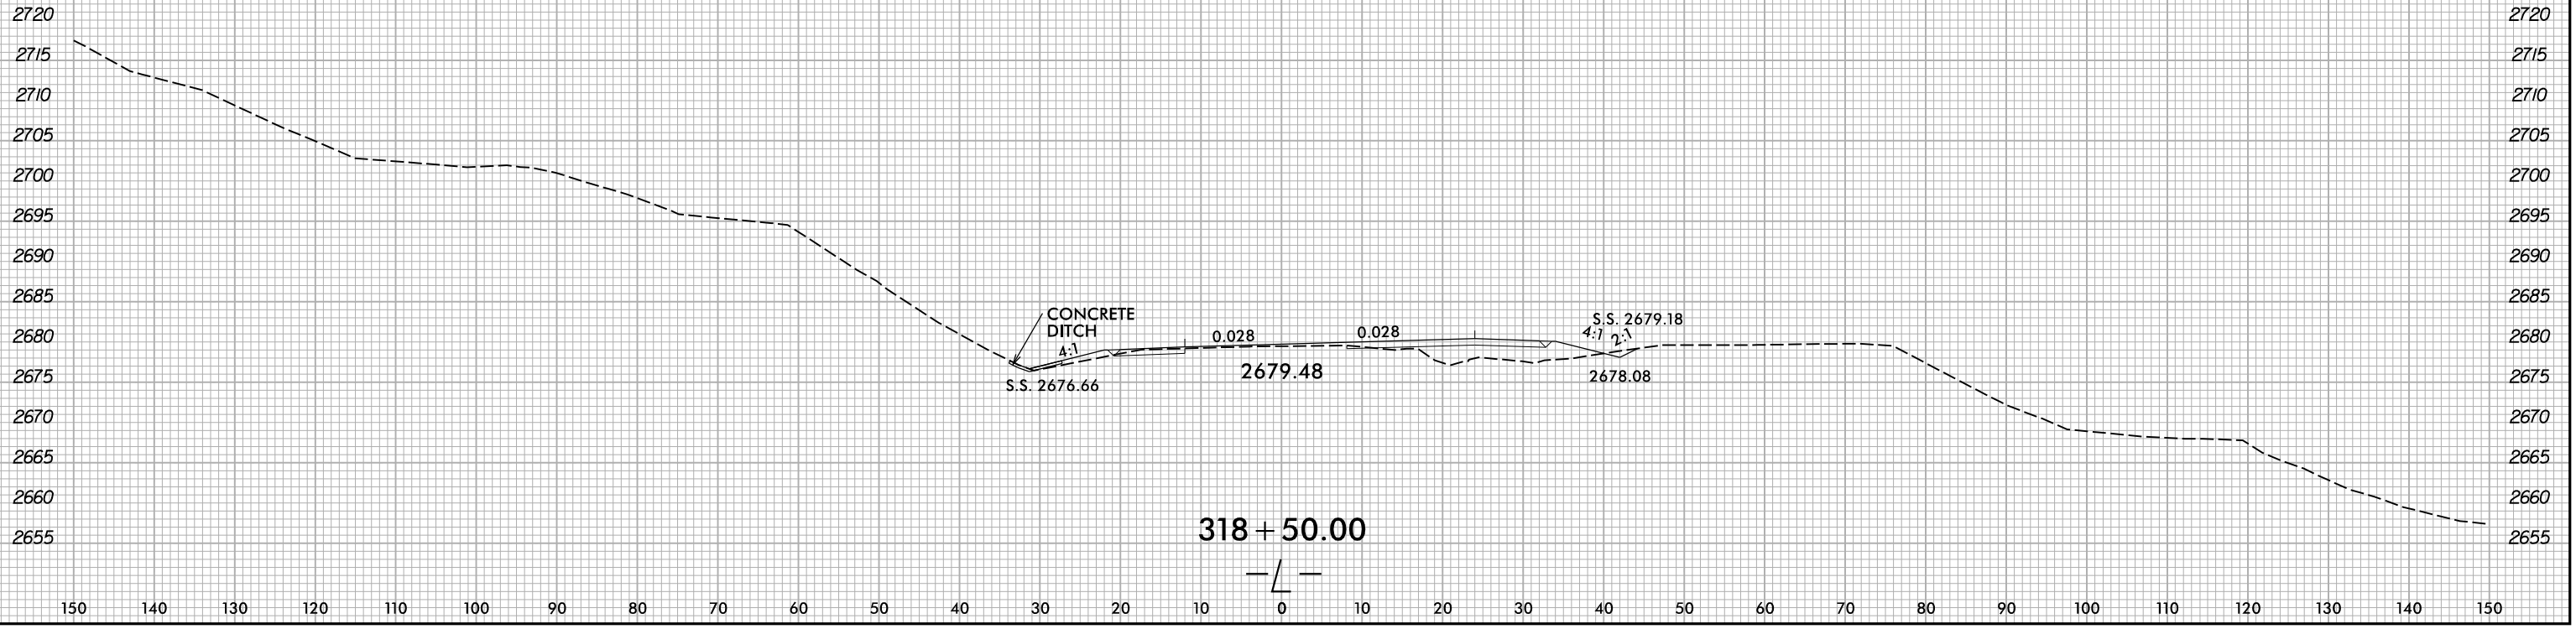

6/23/16

6/8/2022 X:\NGD001\A-0009CB\A-0009CB-R.dwg User:smelvr