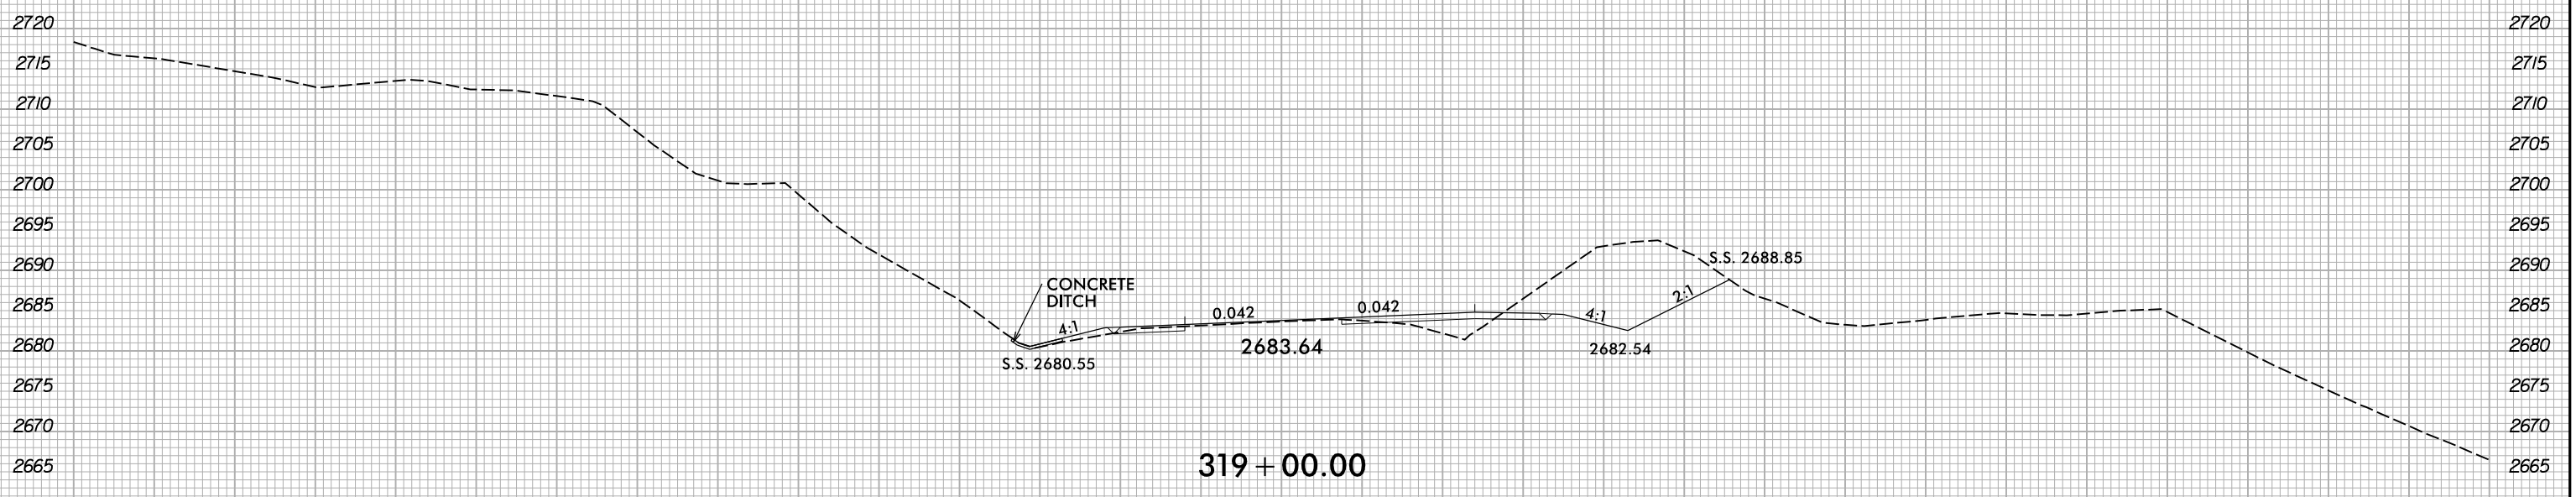

6/23/16

6/8/2022 X:\NGD001\A-0009CB\A-0009CB-R.dwg User:smelvr