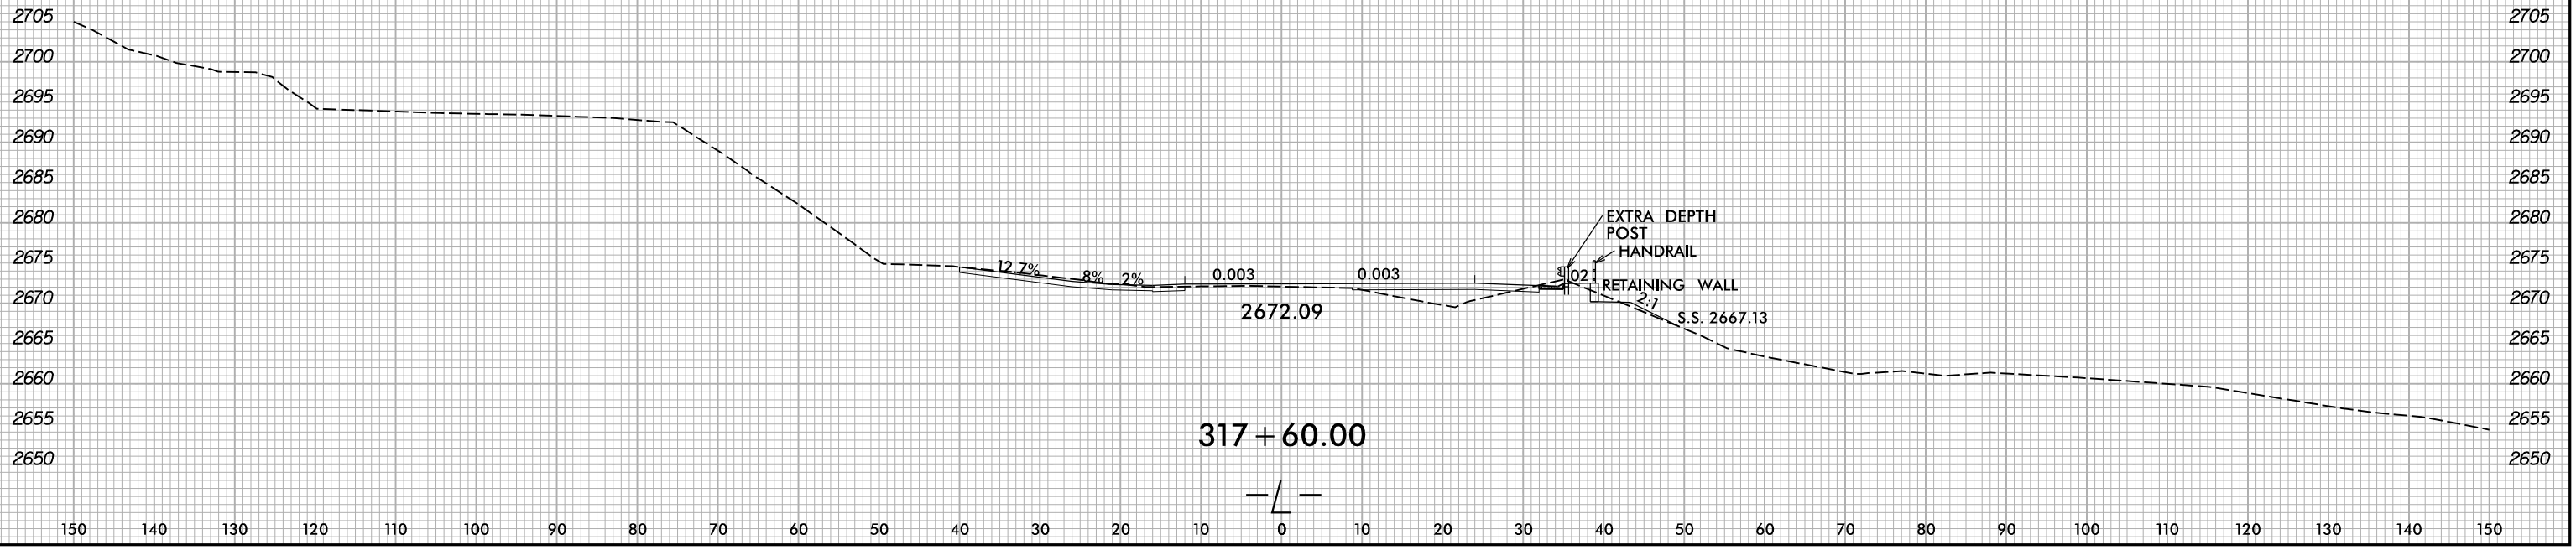

6/23/16

6/8/2022 X:\NG\001\A-0009CB\A-0009CB.Rdw...xp.L.dgn User:smelvr