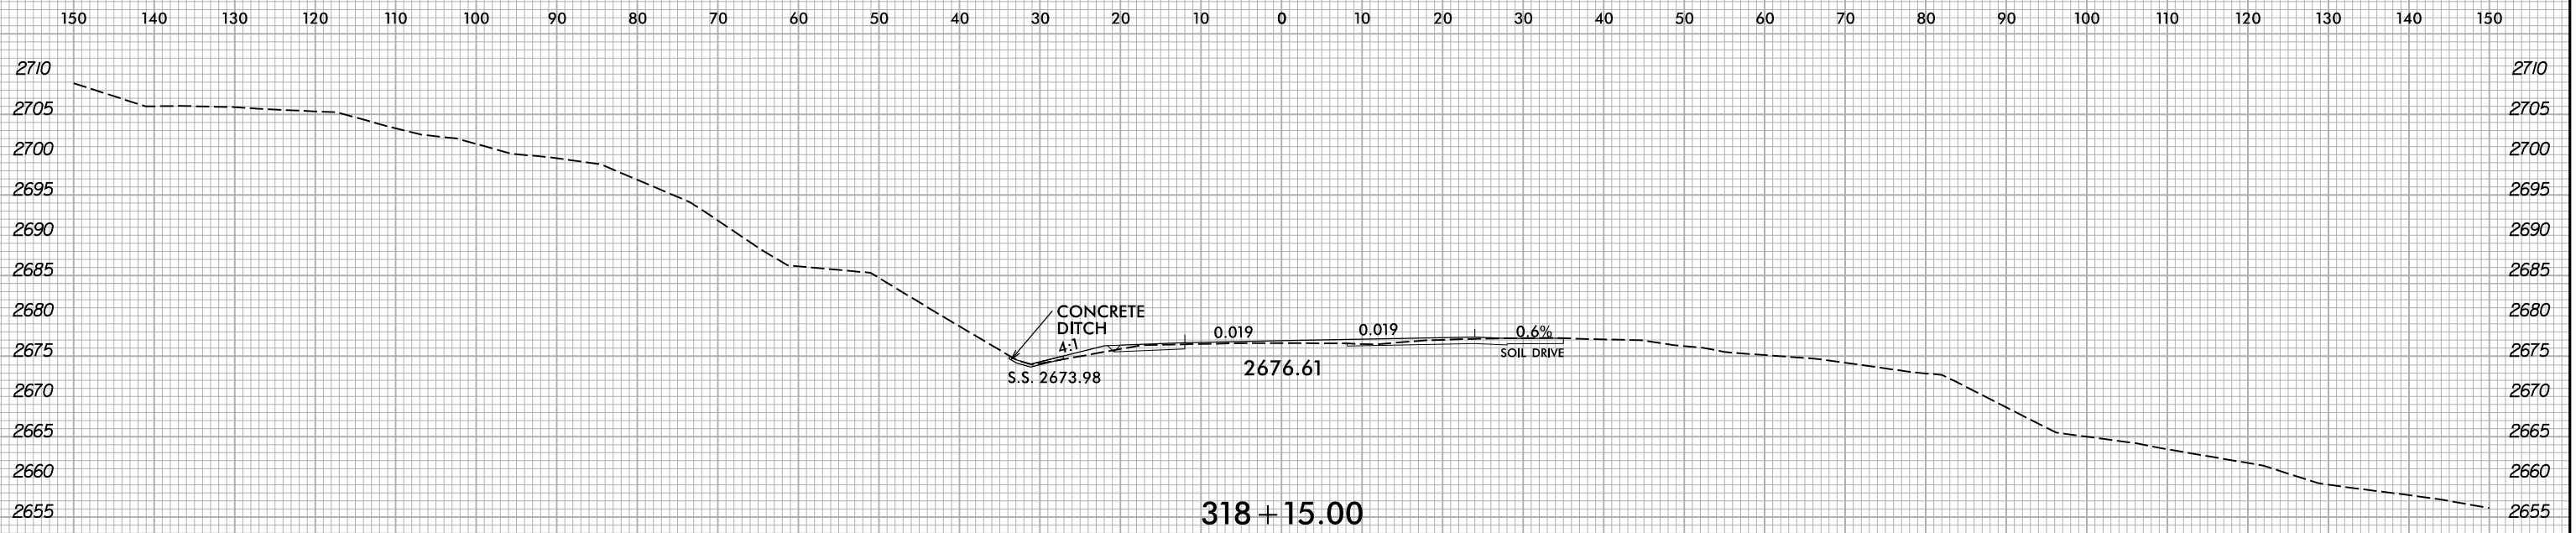

6/23/16

6/8/2022 X:\NG\001\A-0009CB\A-0009CB.Rdw...xp.L.dgn User:smelvr