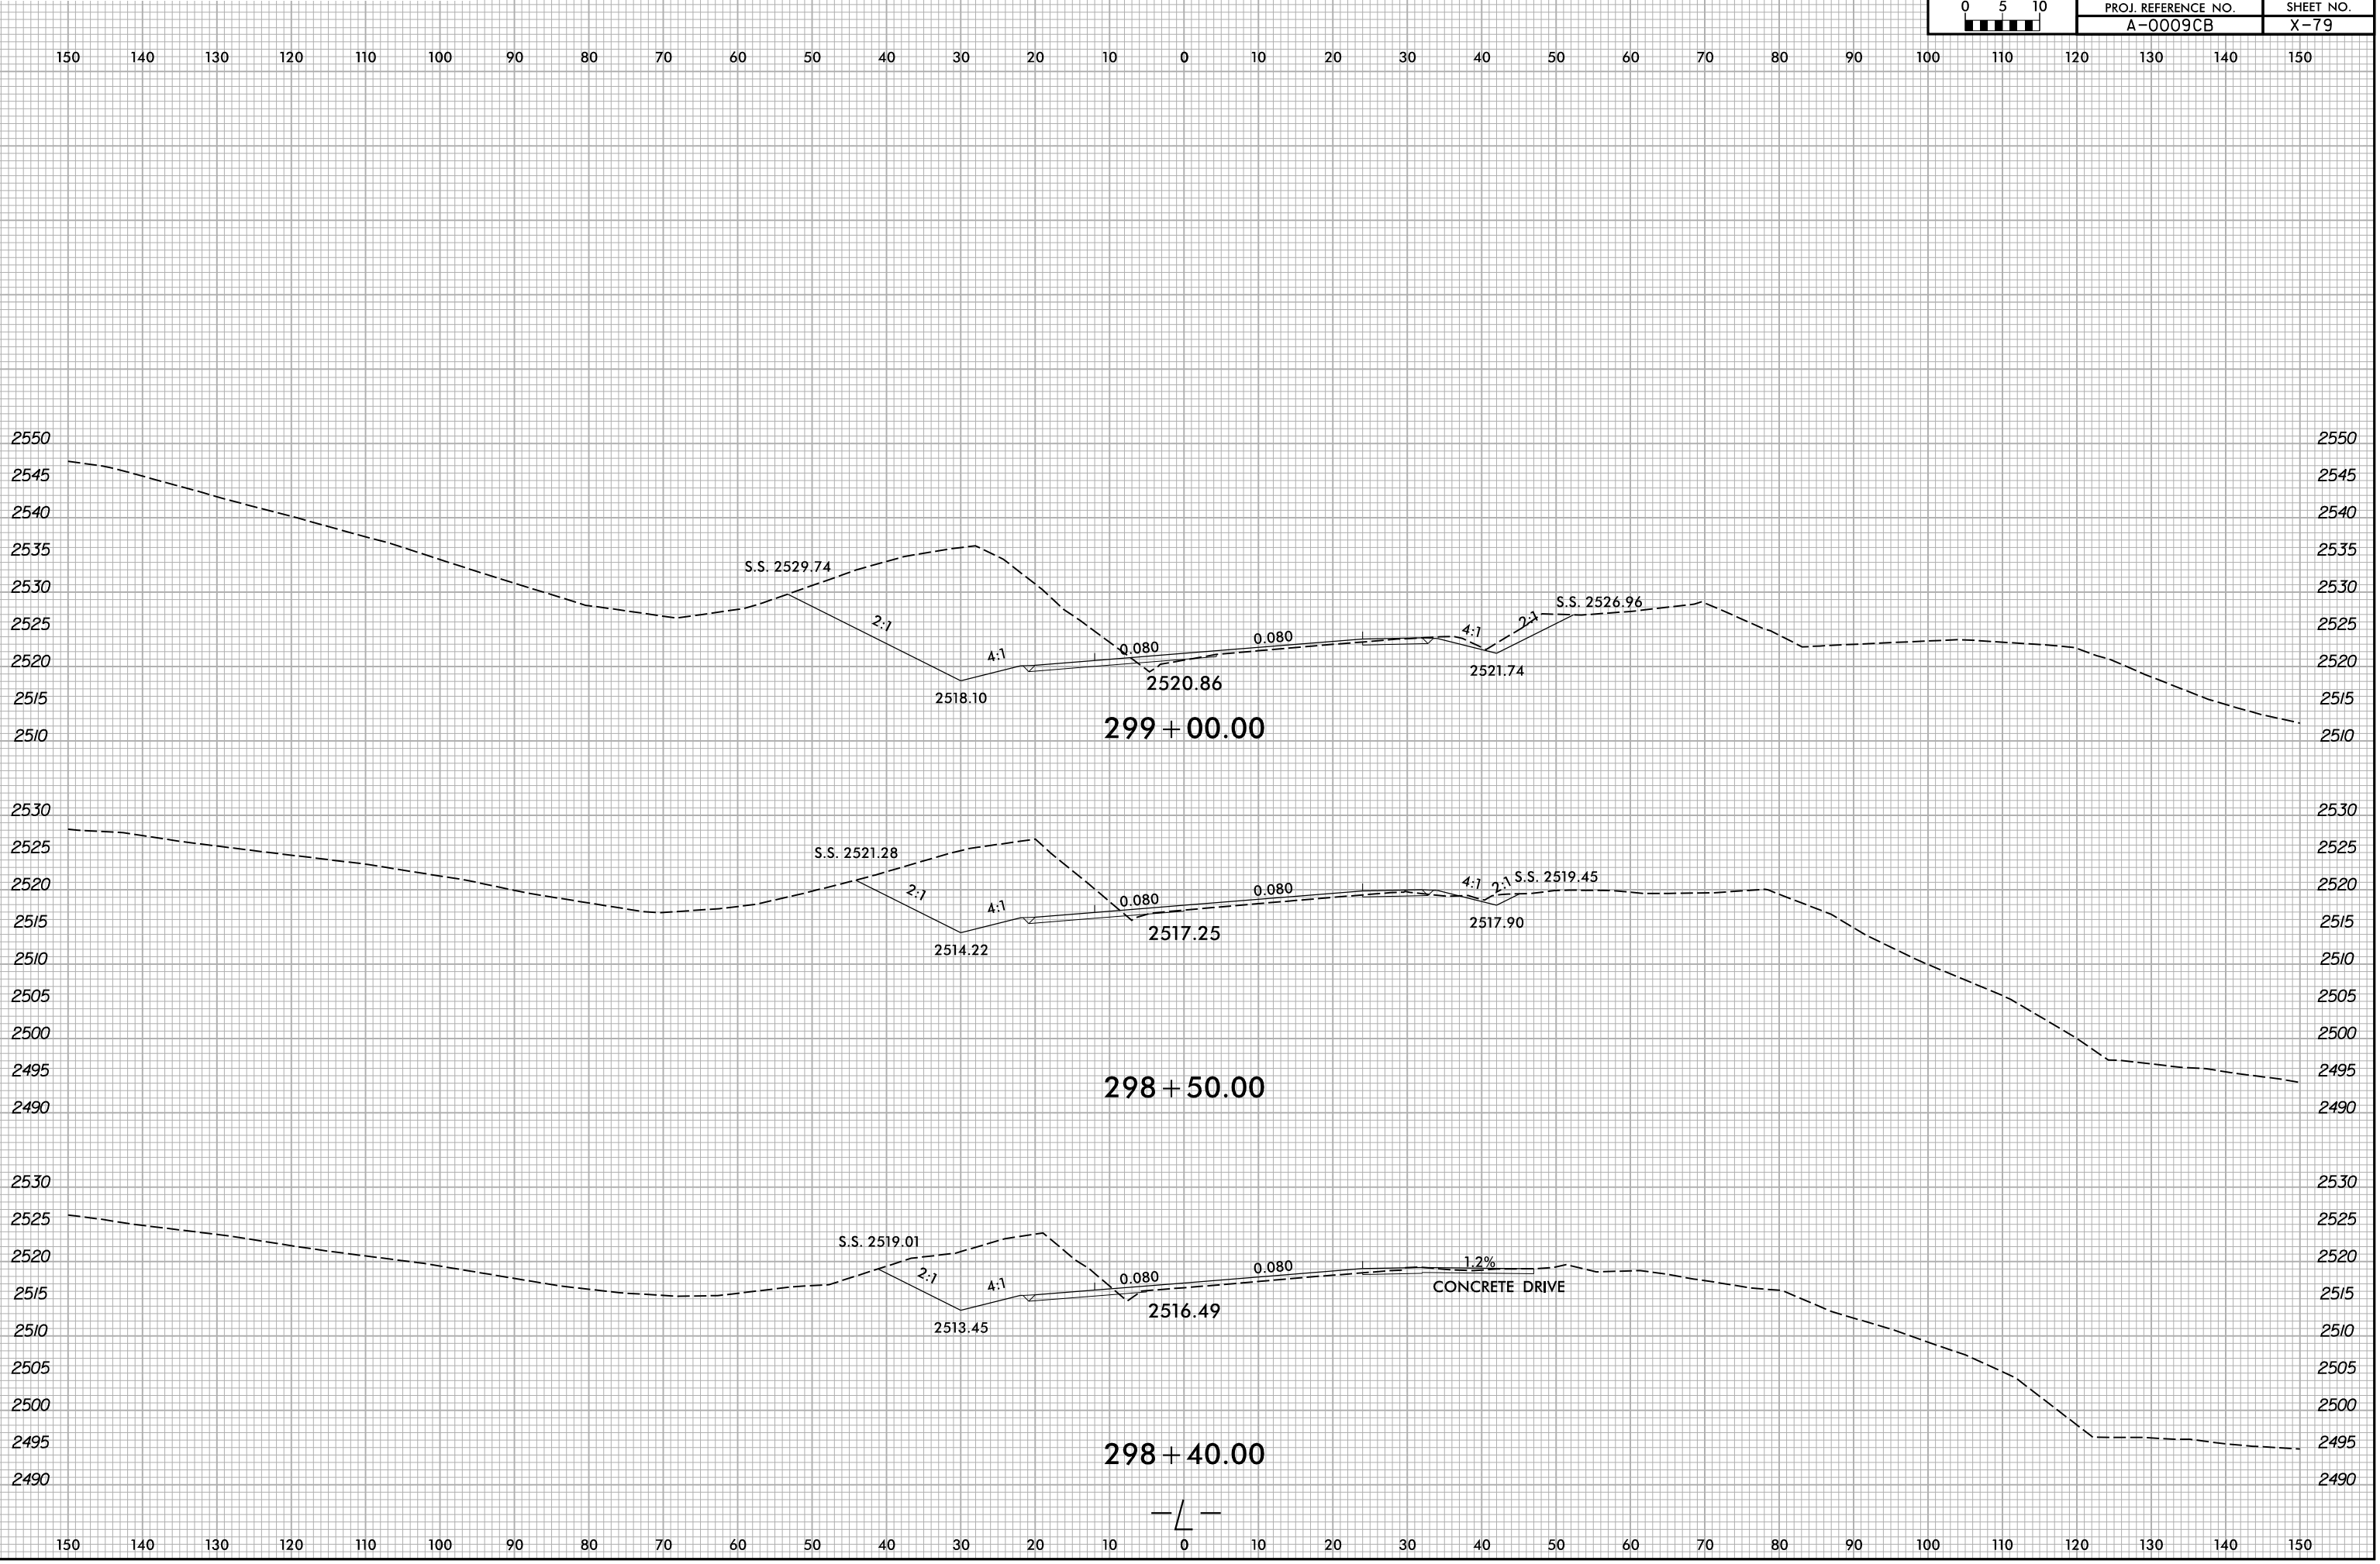

6/23/16

X:\NGDOT\A-0009CB\A-0009CB.Rdw... User:smelvr