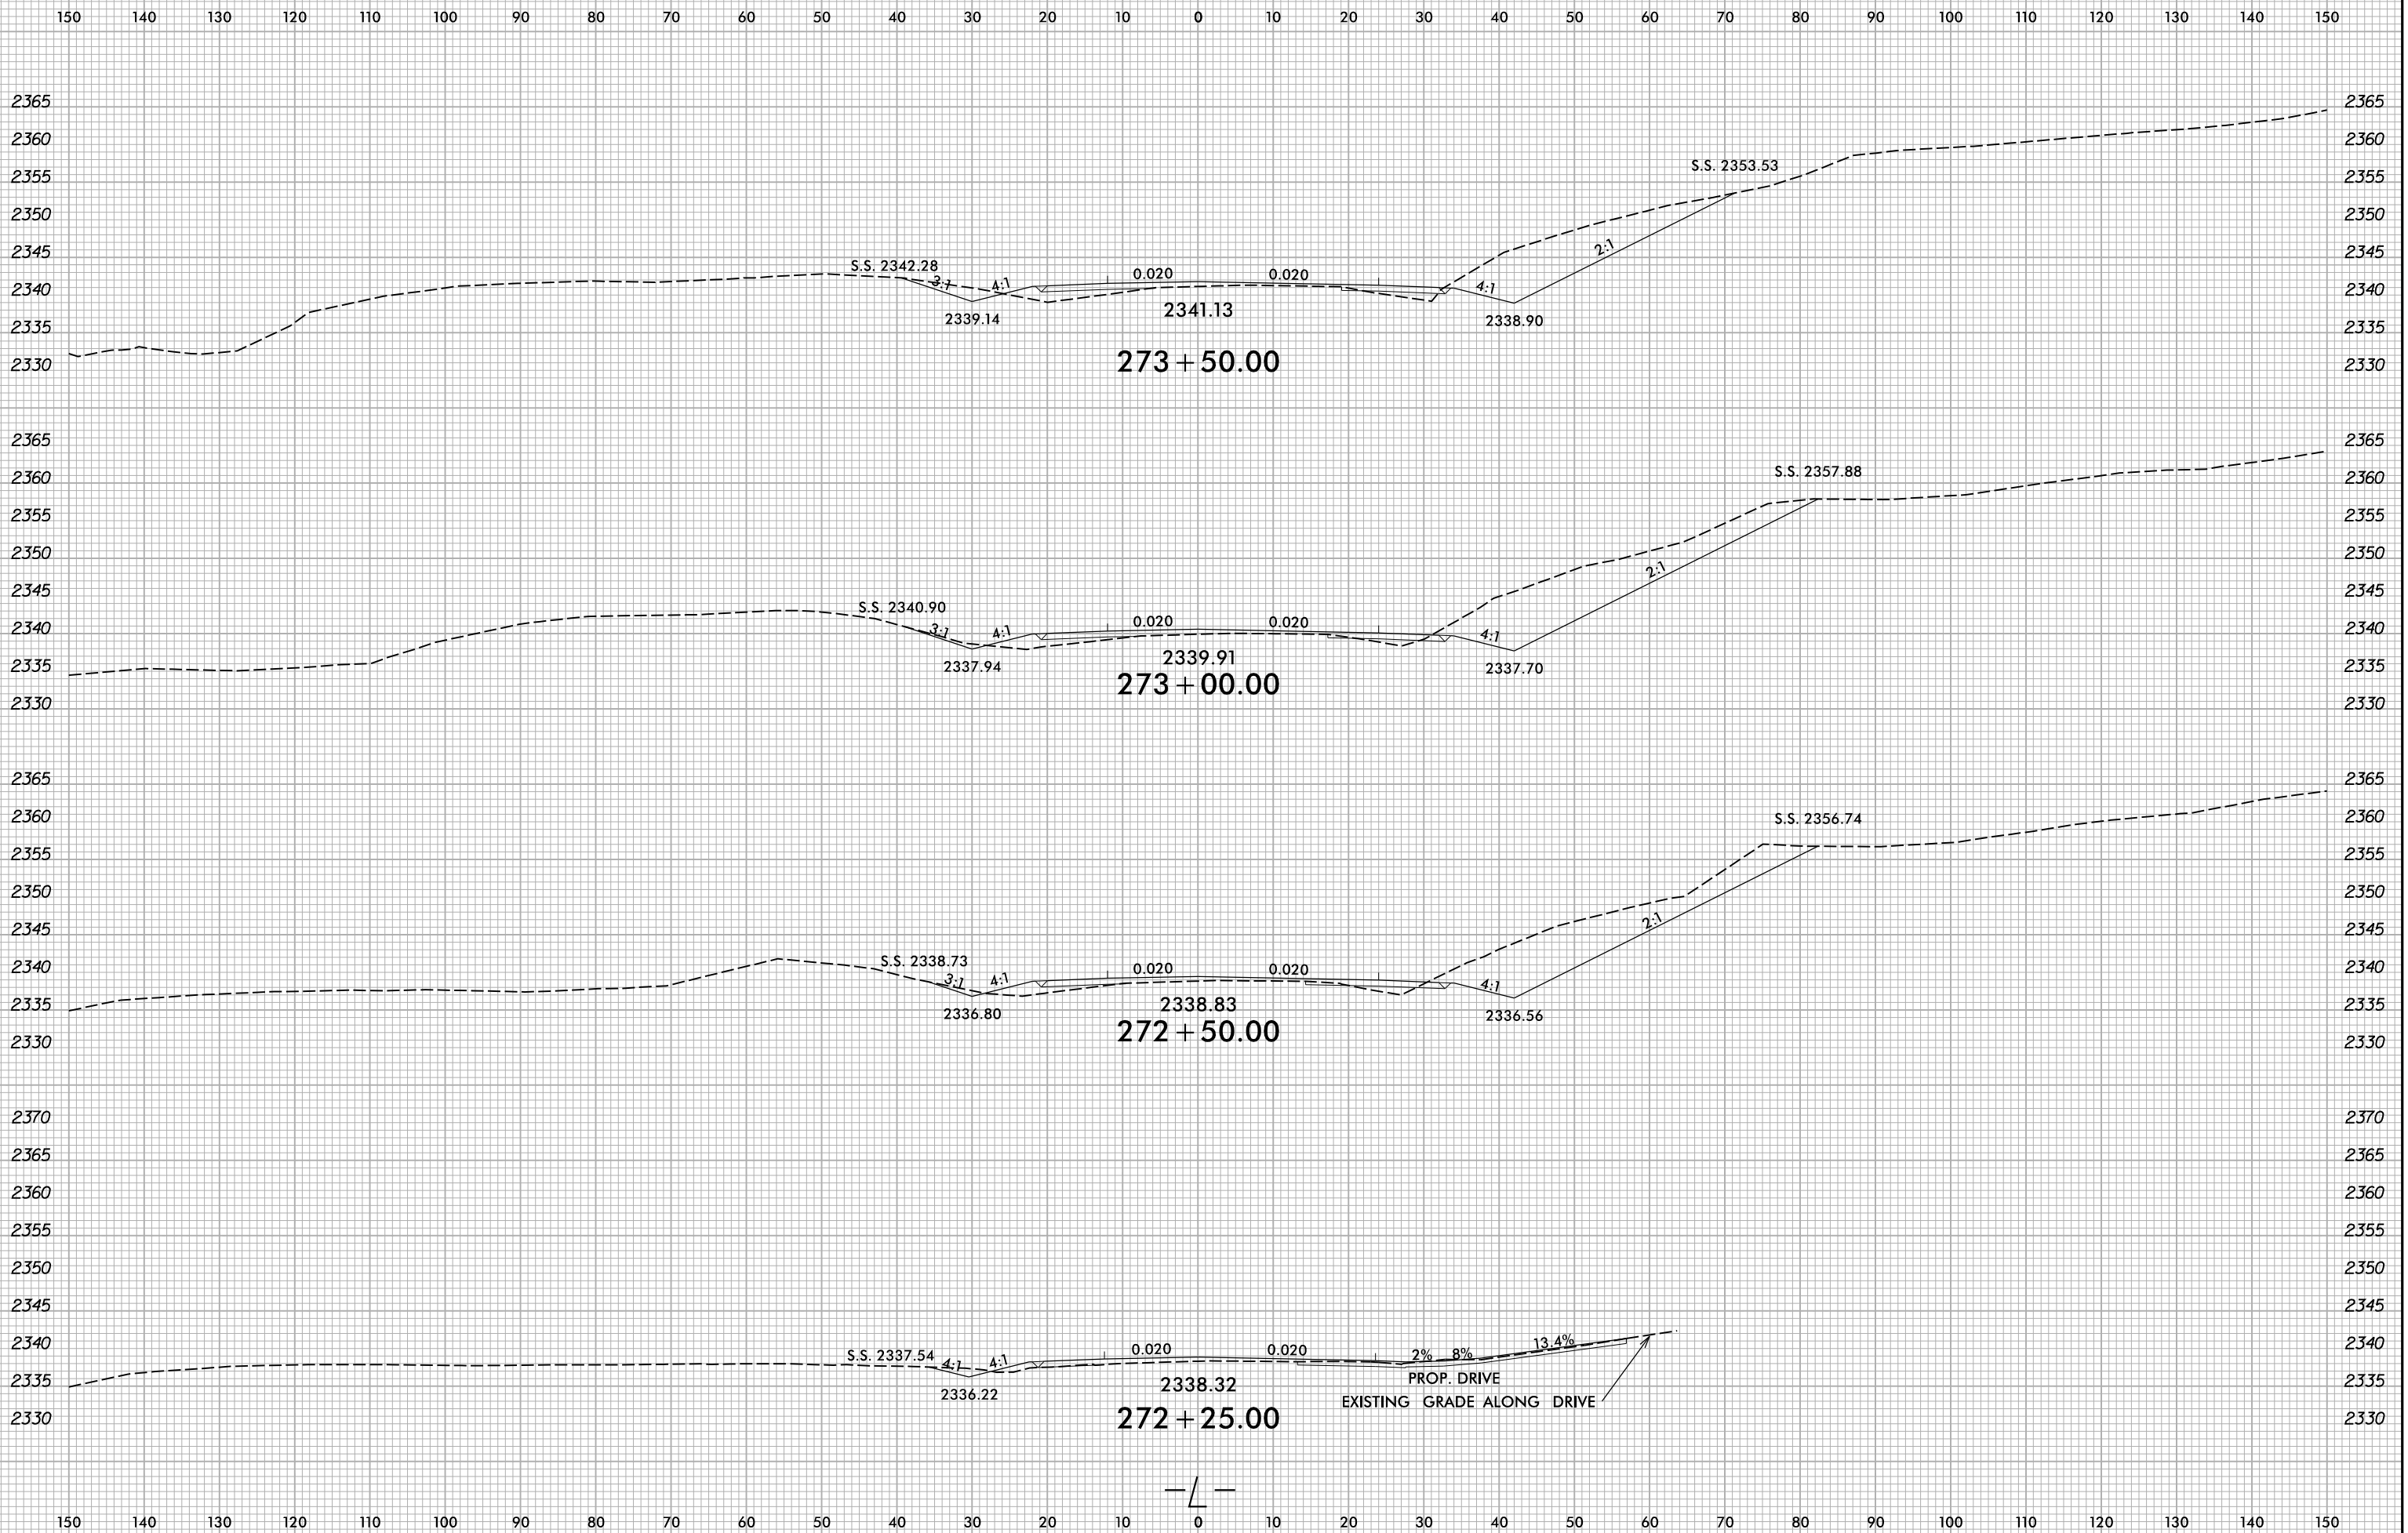

6/23/16

6/8/2022  
X:\NGDOT\A-0009CB\A-0009CB-A-0009CB.Rdw...xp.L.dgn  
User:smelvr