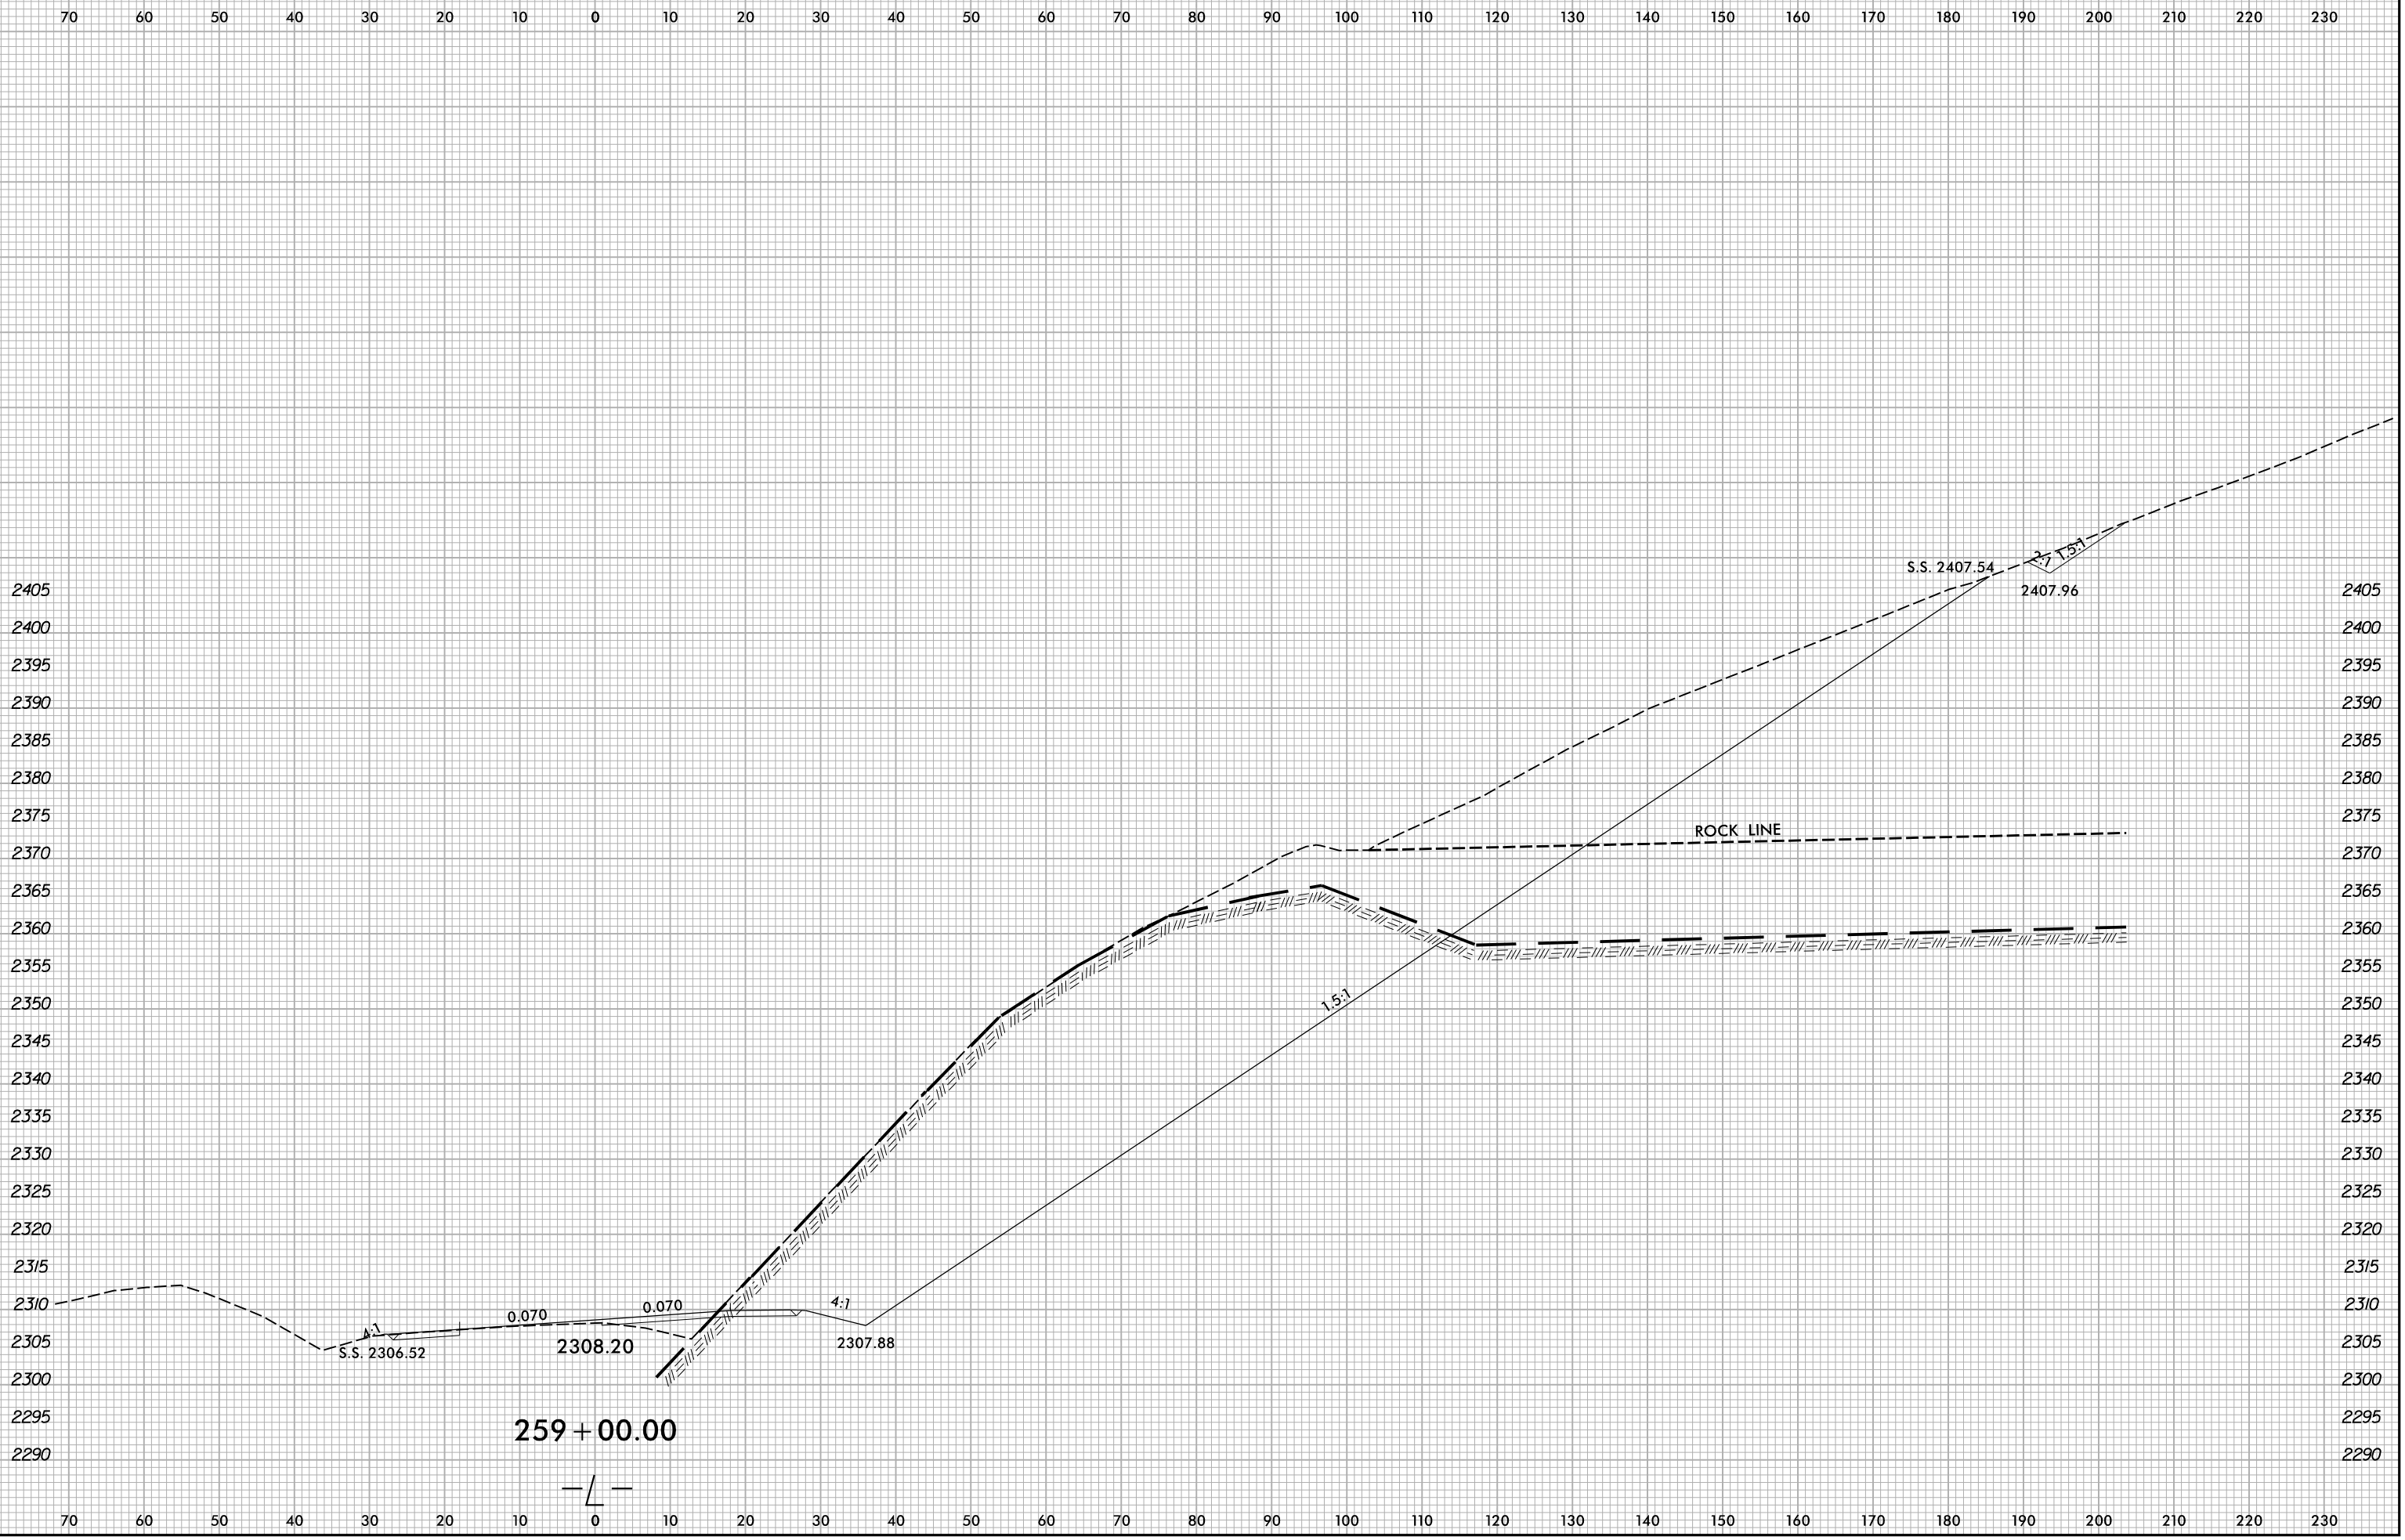

6/23/16

6/8/2022 X:\NGDOT\A-0009CB\A-0009CB.Rdw...xp.L.dgn User:smelvr