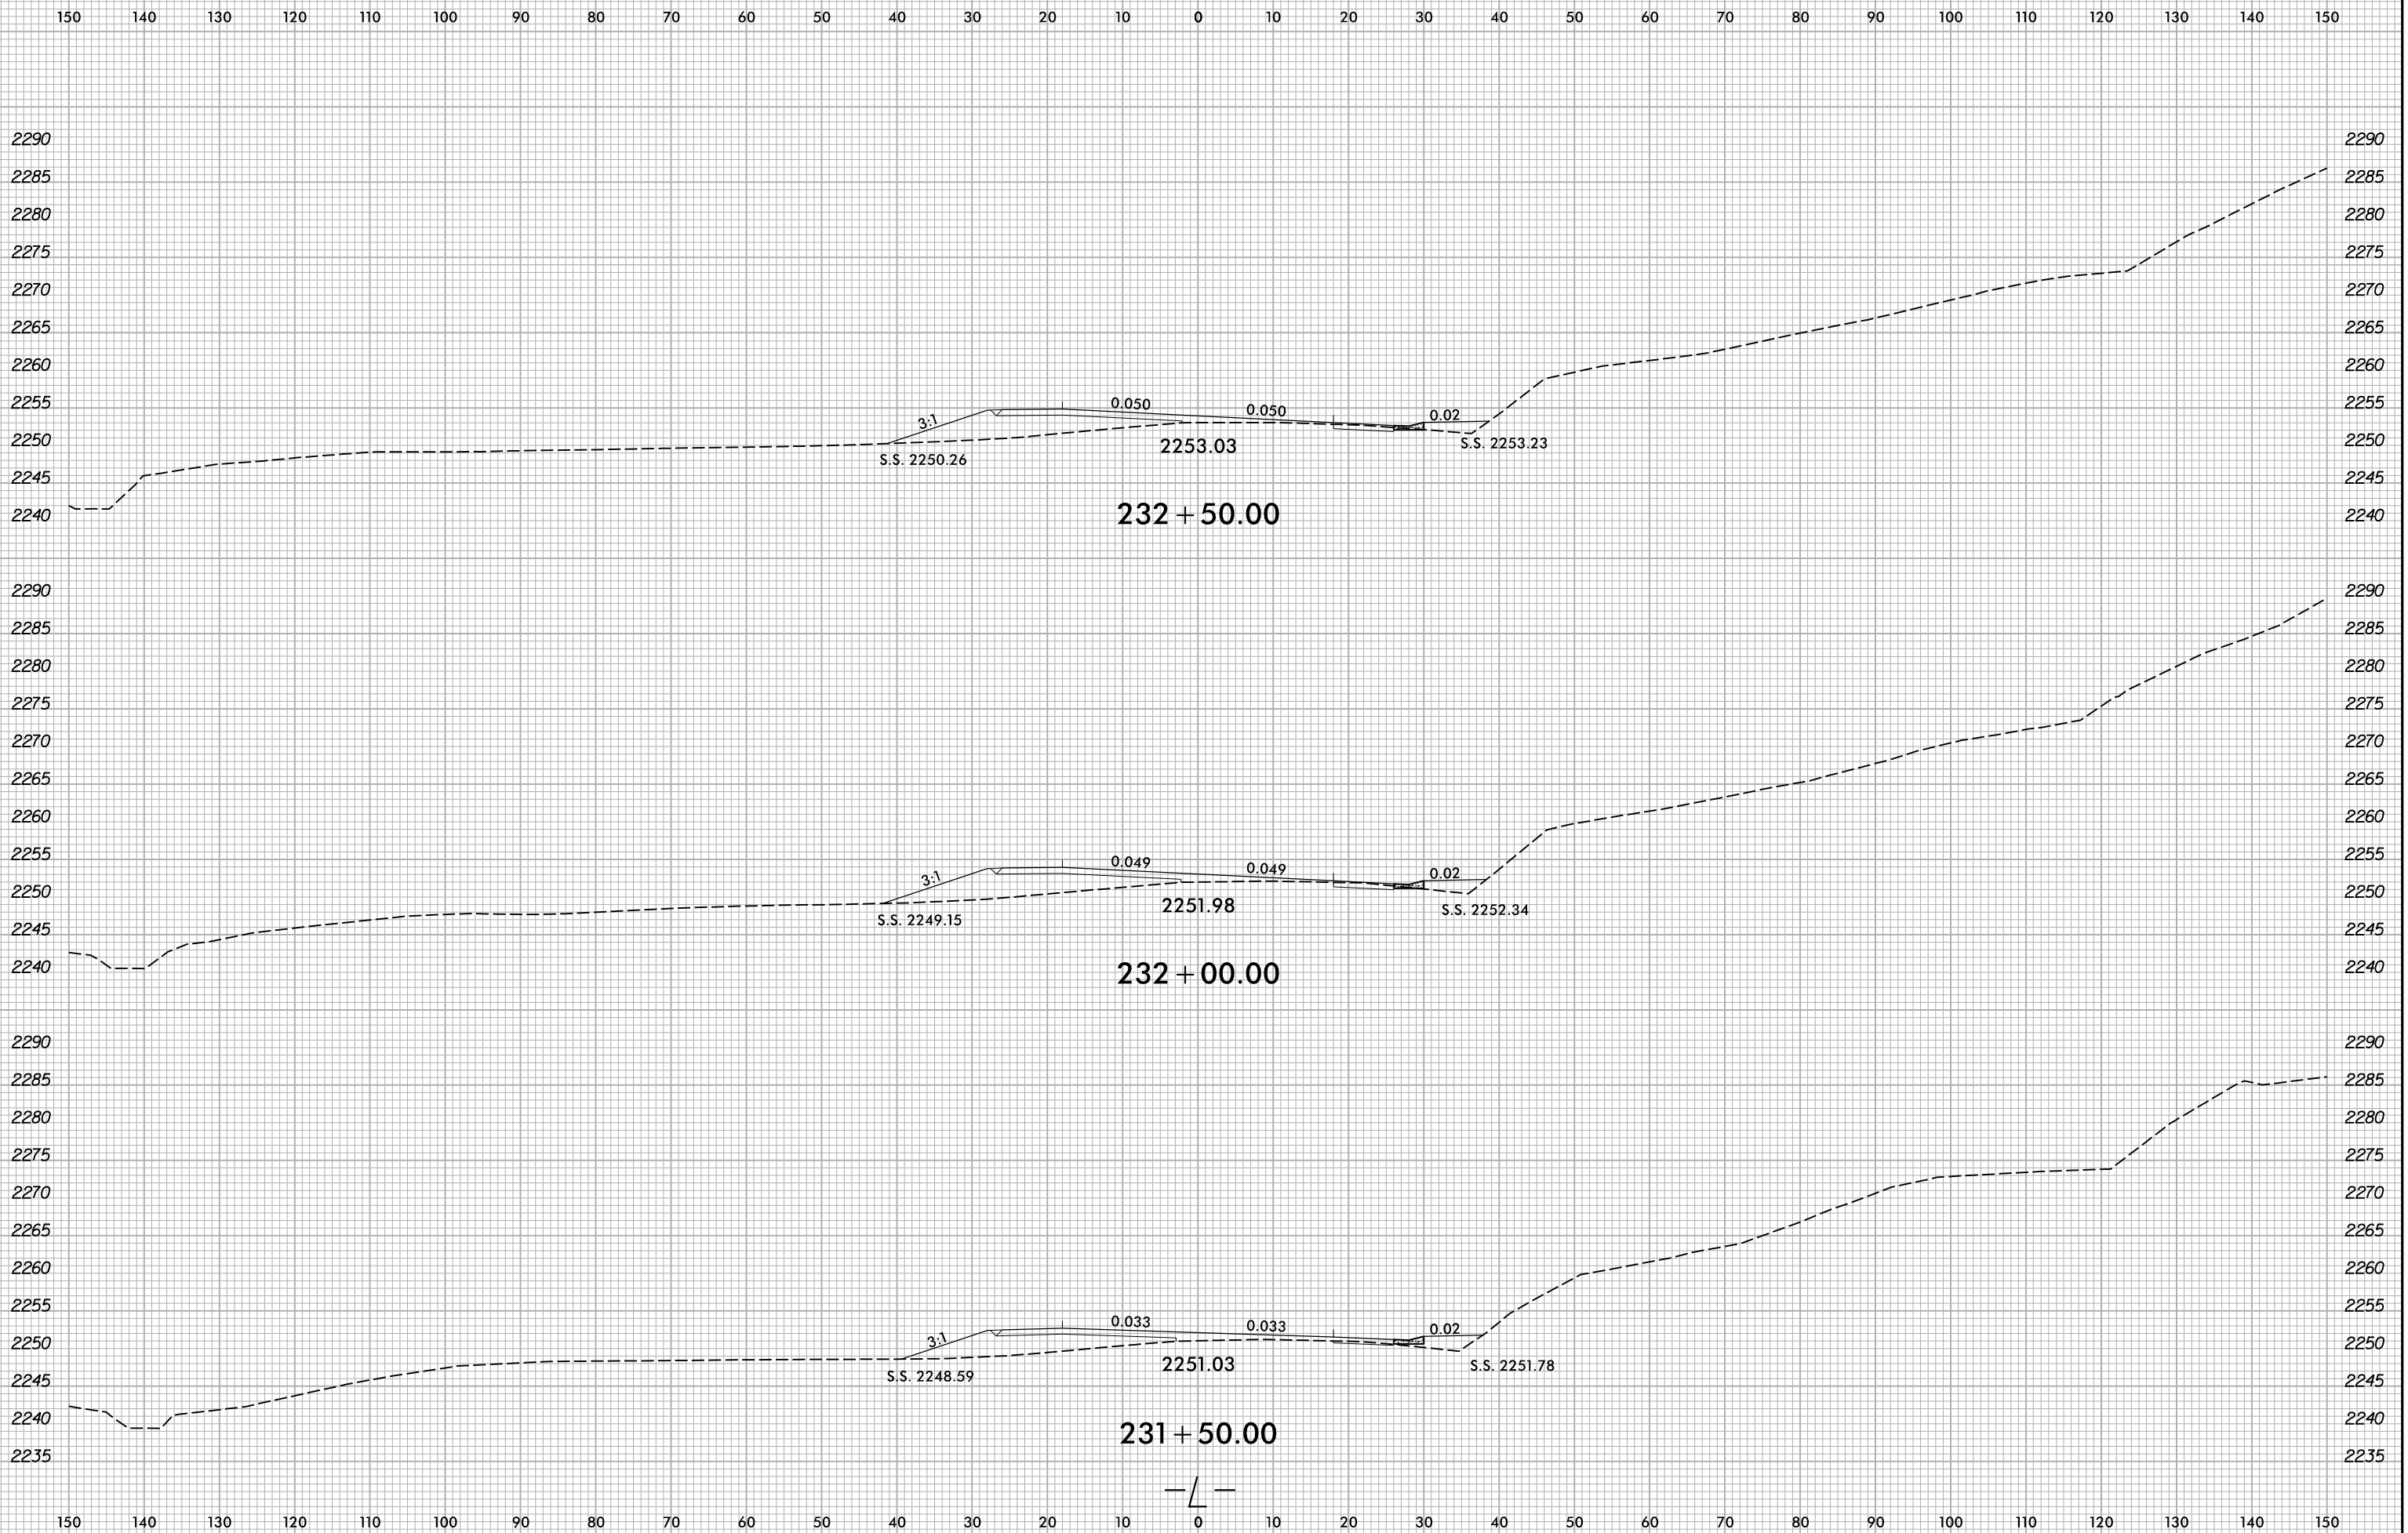

6/23/16

6/8/2022 X:\NGDOT\A-0009CB\A-0009CB-A-0009CB.Rdw...xp.L.dgn User:smelvr