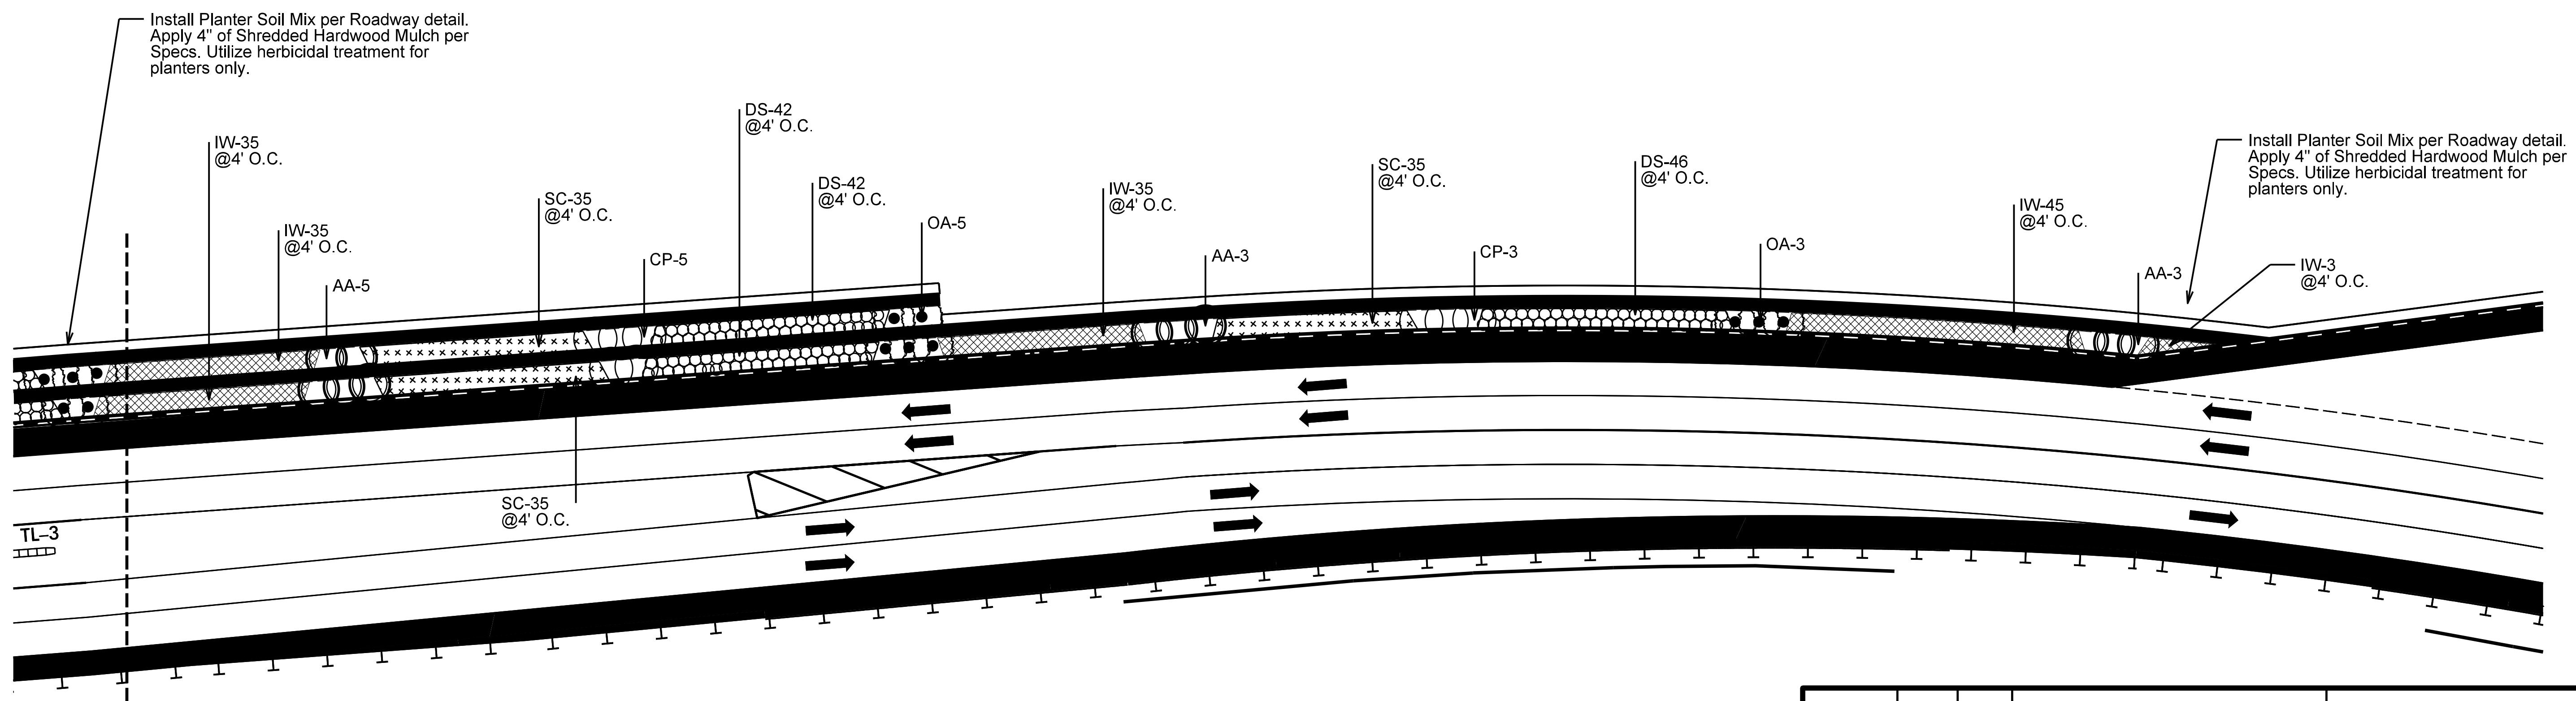

07/09/97

QUANTITY	UNIT	KEY	BOTANICAL NAME	COMMON NAME
Small Flowering Trees (LARGE)				
	EA	AAL	Amelanchier arborea	Serviceberry
	EA	ASL	Aralia spinosa	Devil's-Walking-Stick
	EA	CPL	Crataegua phaenopyrum	Washington Hawthorne
	EA	OAL		
Small Flowering Trees (SMALL)				
11	EA	AA	Amelanchier arborea	Serviceberry
	EA	CC	Cercis canadensis	Redbud
	EA	CV	Chionathus virginicus	Fringe Tree
8	EA	CP	Crataegua phaenopyrum	Washington Hawthorne
	EA	HT		
8	EA	OA		
Deciduous Trees (LARGE)				
	EA	AFL	Aesculus flava	Yellow Buckeye
	EA	FGL	Fagus grandifolia	American Beech
	EA	OAL	Quercus alba	White Oak
	EA	QCL	Quercus coccinea	Scarlet Oak
Shrubs / Native Grass and Perennial Varieties				
	EA	CF	Calycanthus floridus	Sweet Shrub
	EA	CA	Clethra acuminata	Mountain Pepperbush
	EA	CS	Cornus amomum	Silky Dogwood
130	EA	DS	Diervilla sessilifolia	Bush Honeysuckle
150	EA	IW	Ilex verticillata	Winterberry
	EA	IV	Itea virginica	Virginia Sweetspire
	EA	RF	Rhododendron calendulaceum	Flame Azalea
	EA	RC	Rubus canadensis	Blackberry
105	EA	SC	Sambucus canadensis	Elderberry
	EA	VC	Vaccinium corymbosum	Smooth Highbush Blueberry
	EA	VP	Viburnum prunifolium	Black haw