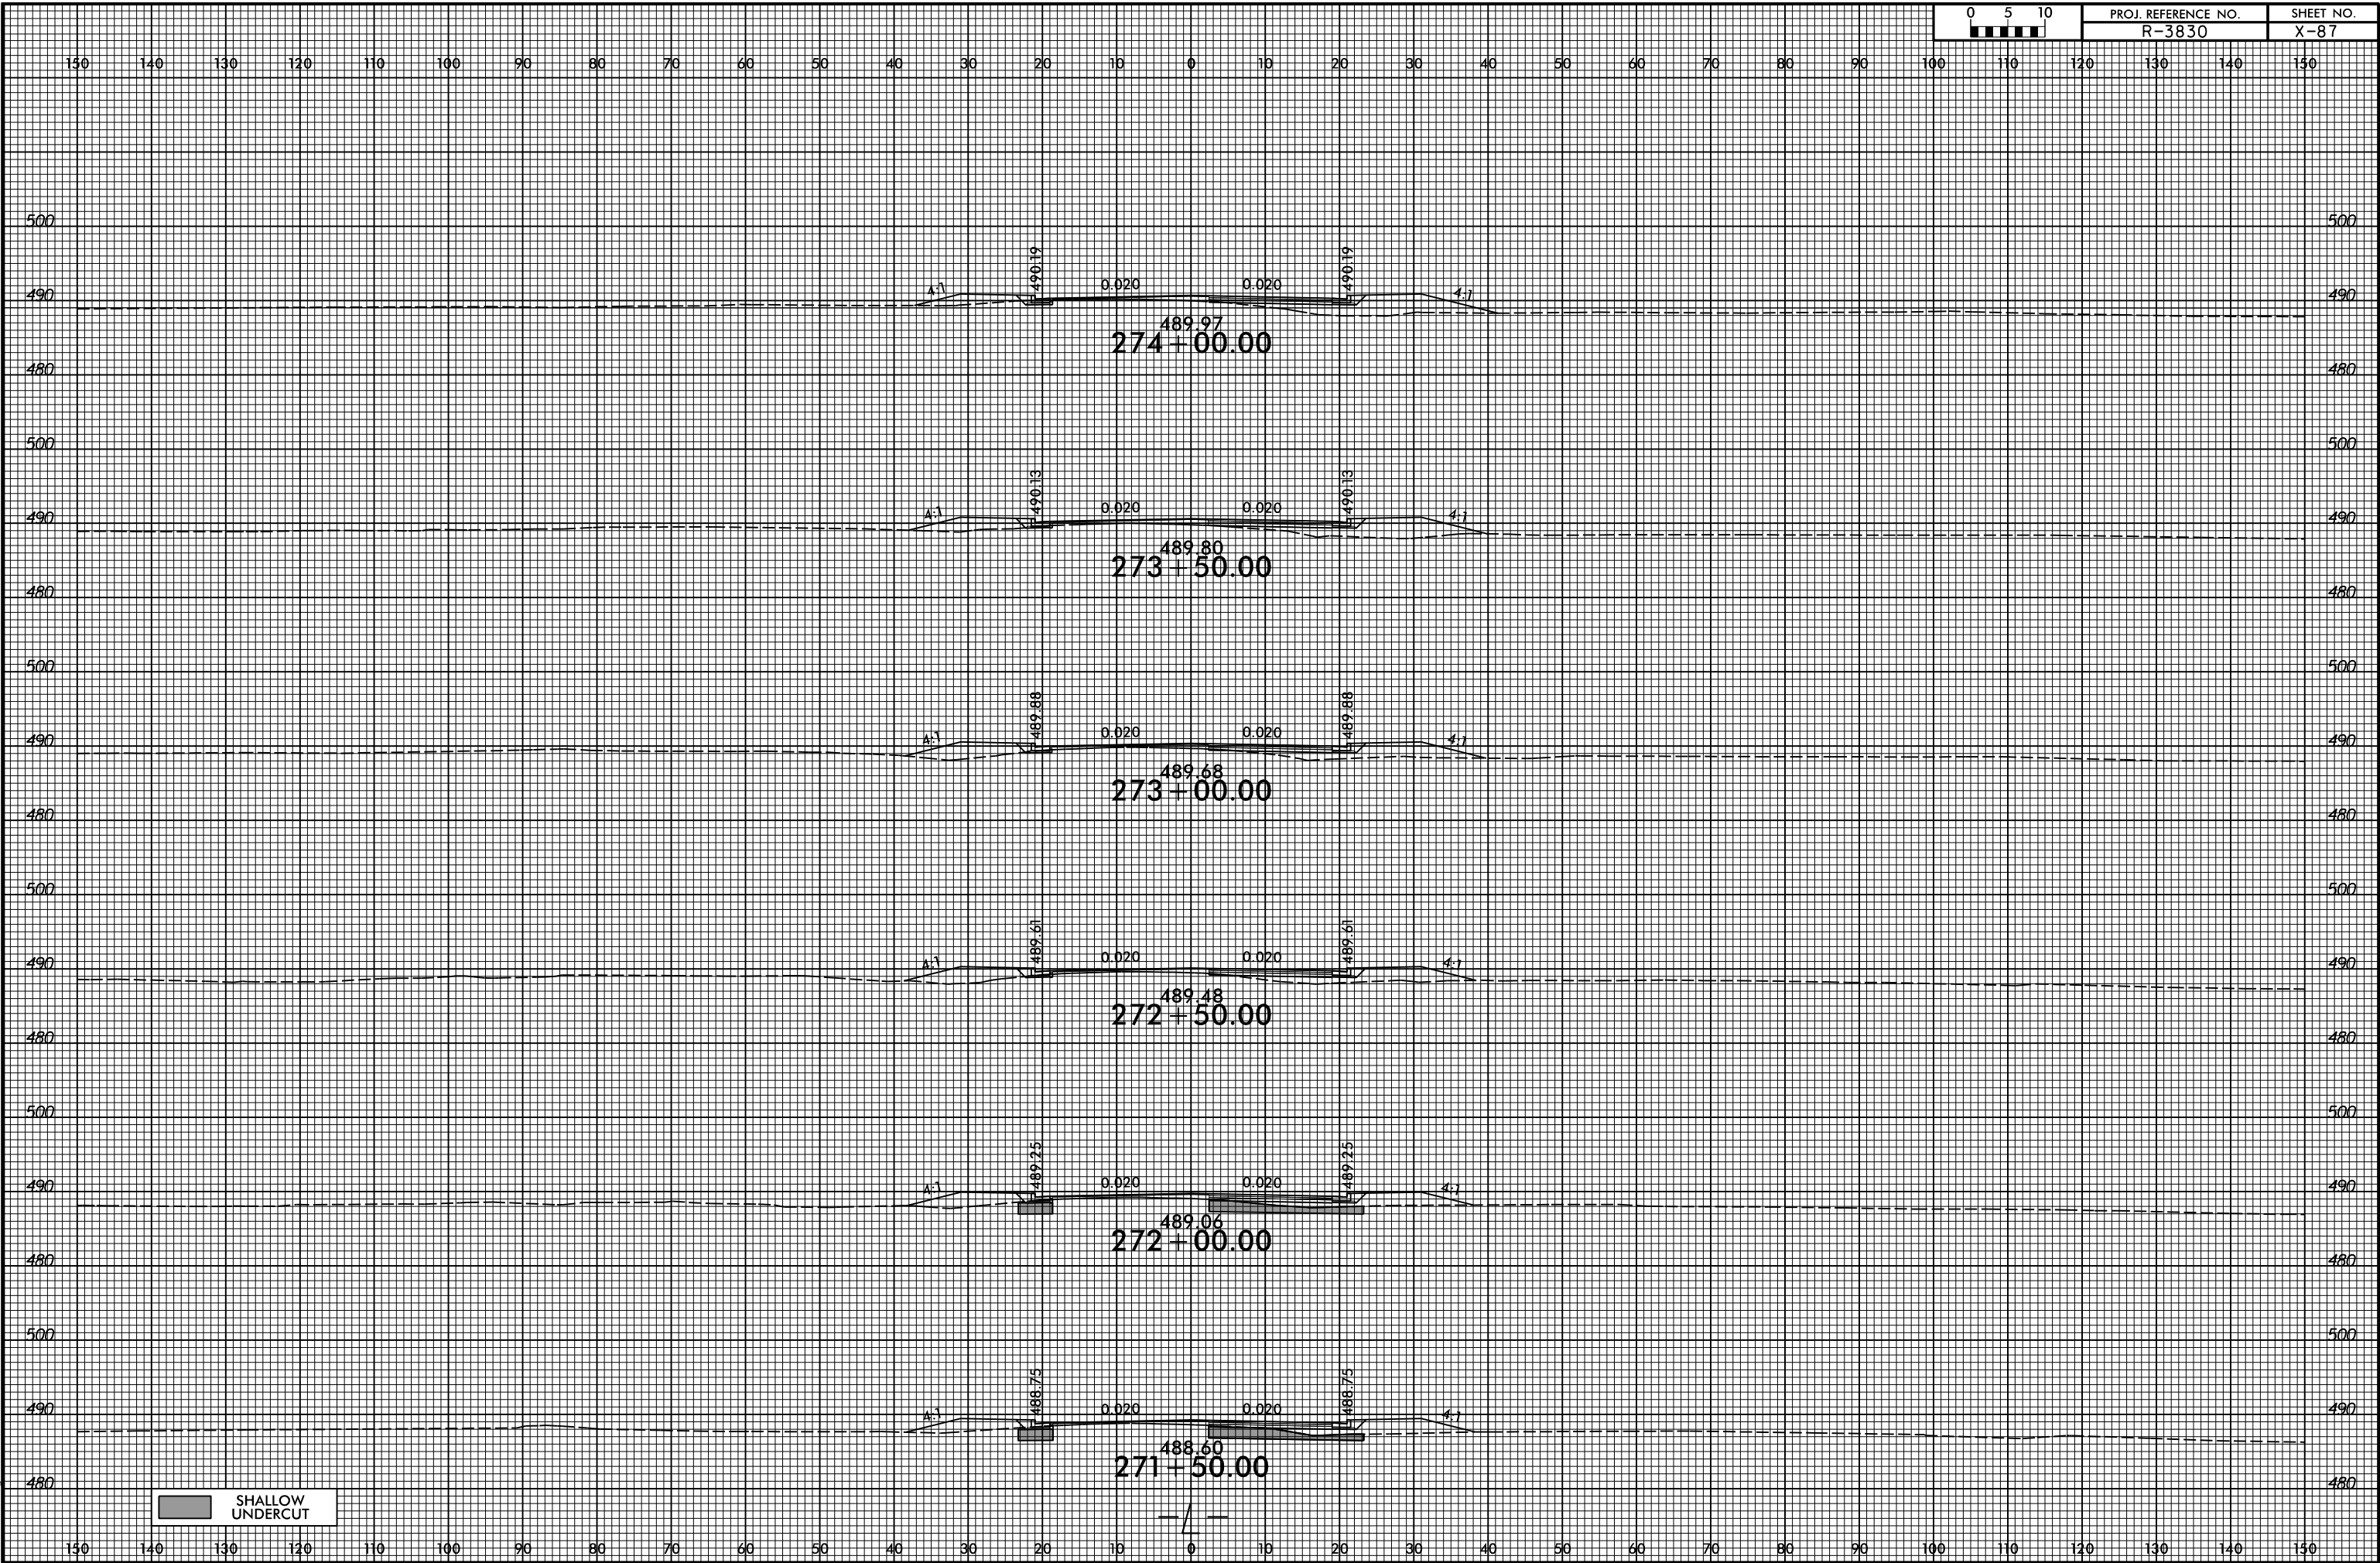

8/23/99

SHALLOW UNDERCUT

4/8/2022
 C:\Projects\NC001\R-3830\Roadkey\CorridorModeling\XPL\3830_rdy_xpl.dgn
 User:mCovey