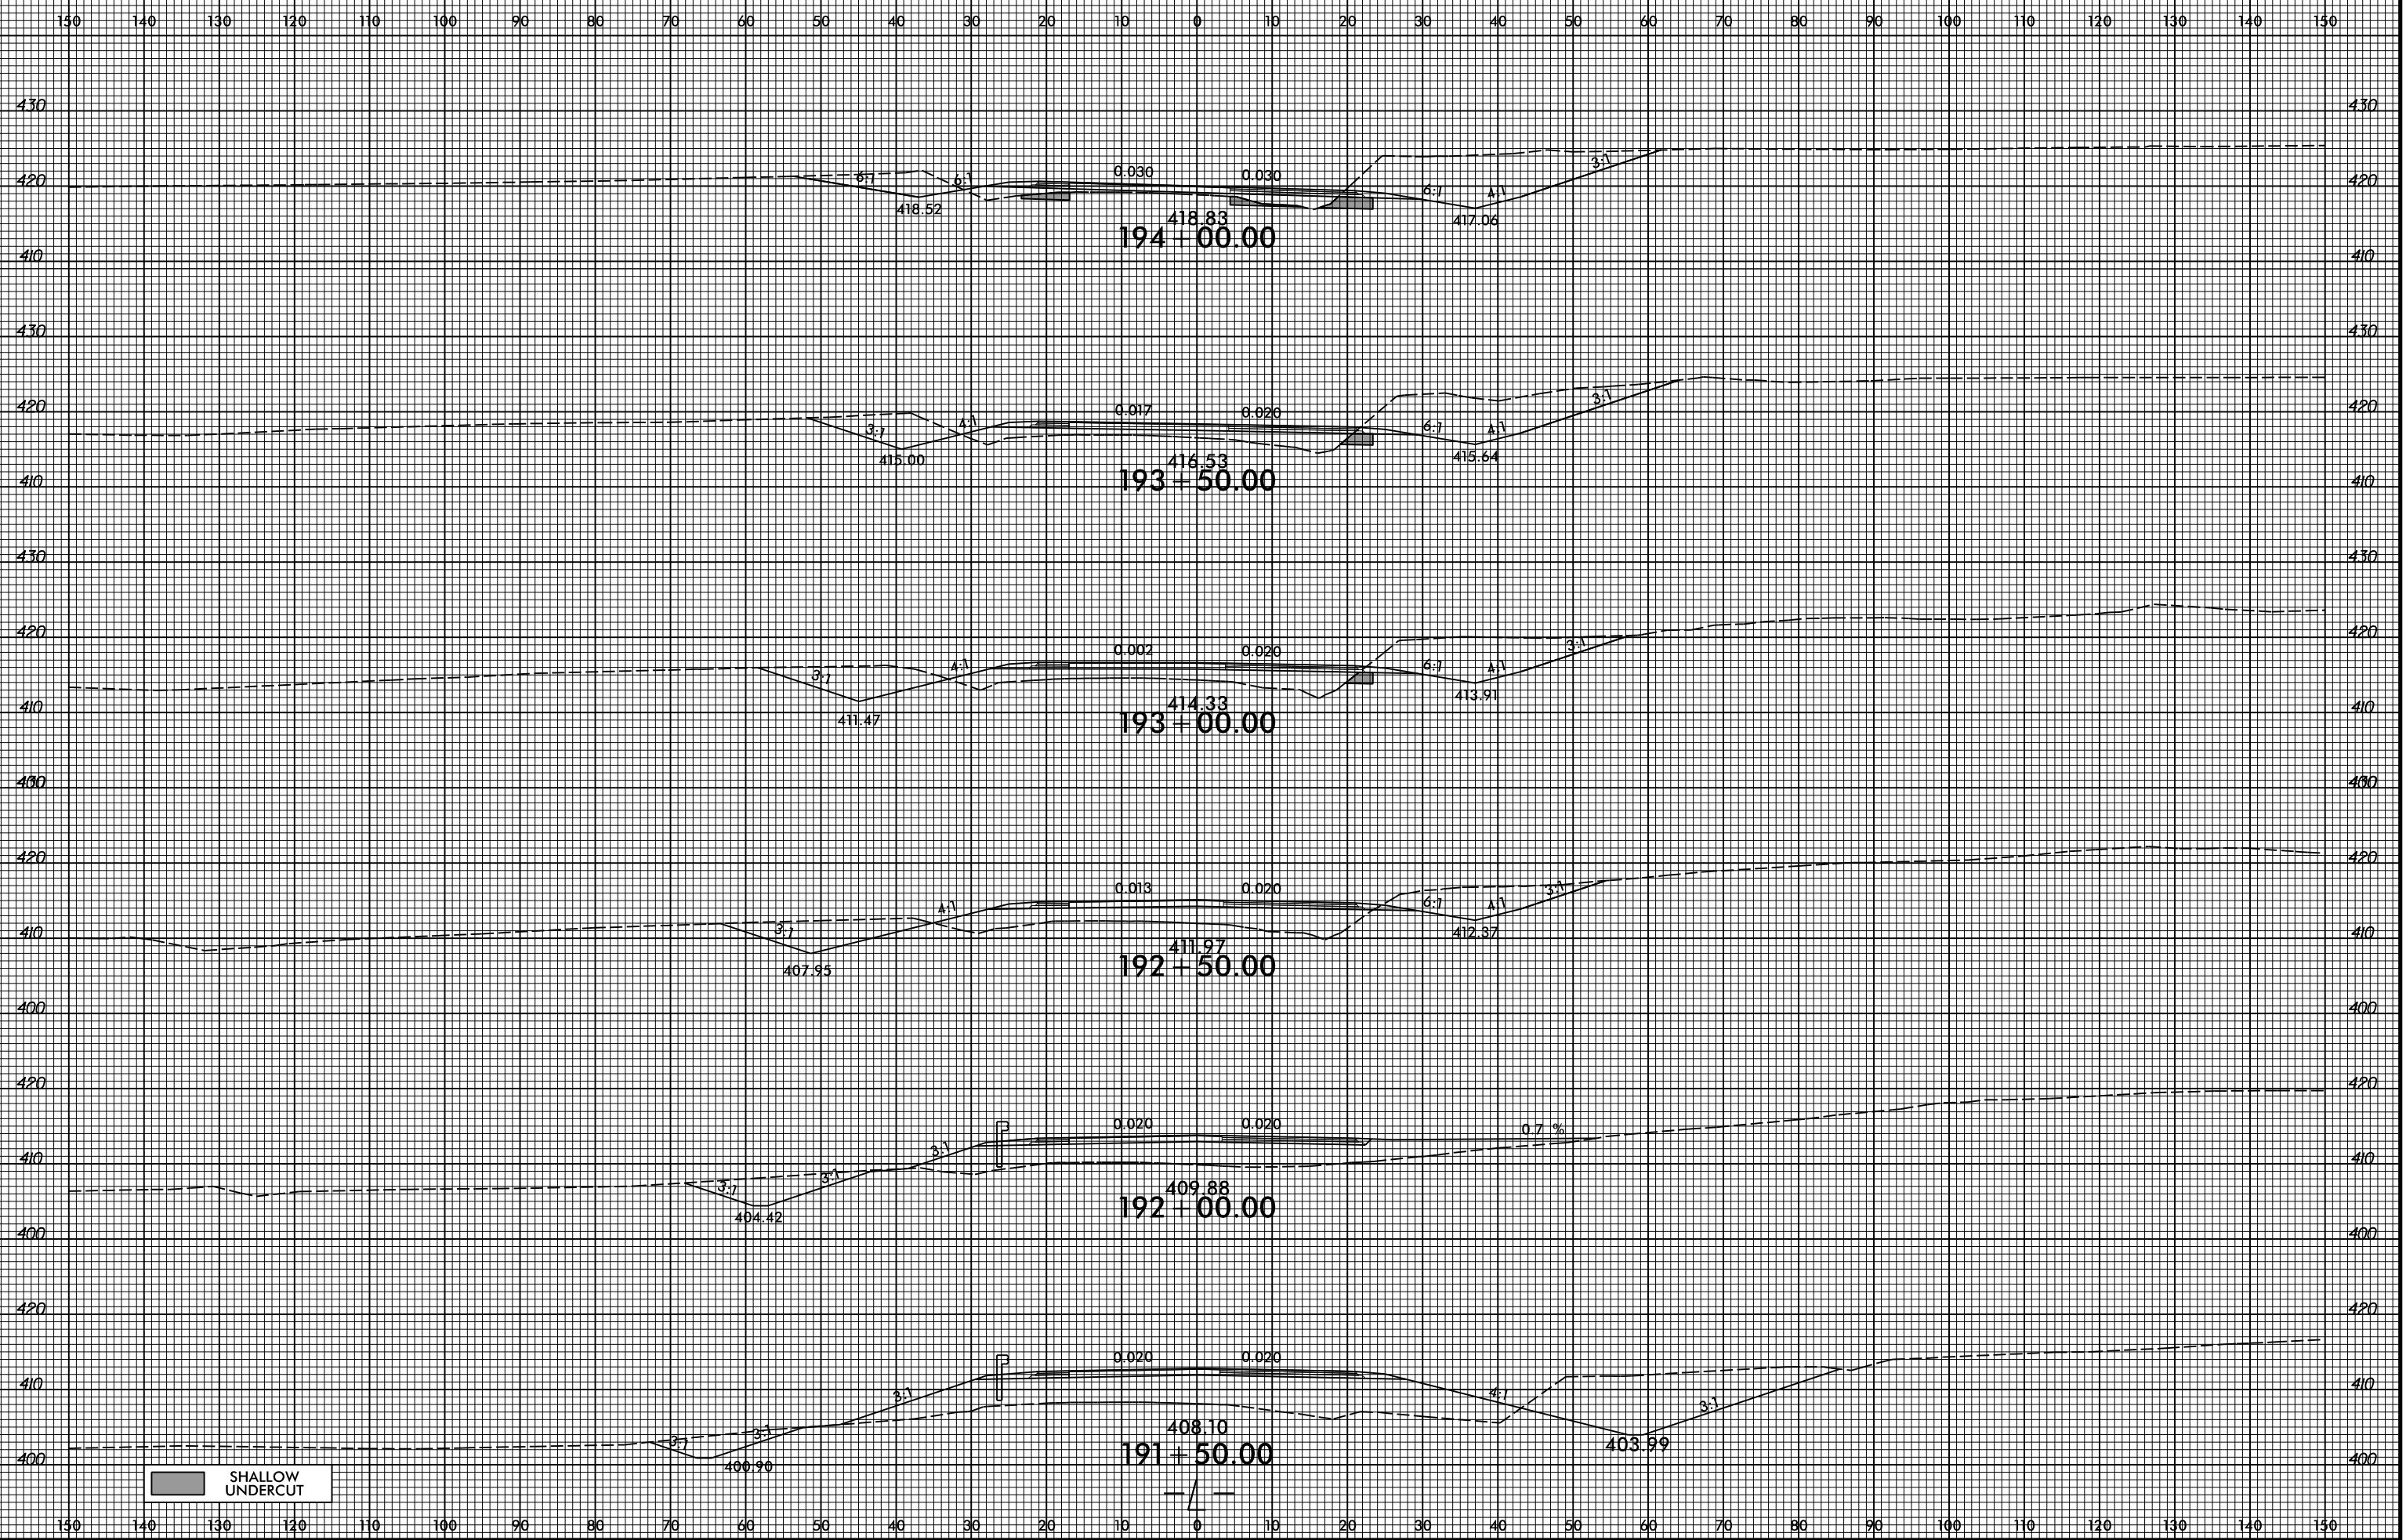

8/23/99

SHALLOW UNDERCUT

4/8/2022  
 C:\Projects\NC001\19-3830\Roadkey\CorridorModeling\XPL\19-3830\_rdy\_xpl\_1.dgn  
 User: mCover