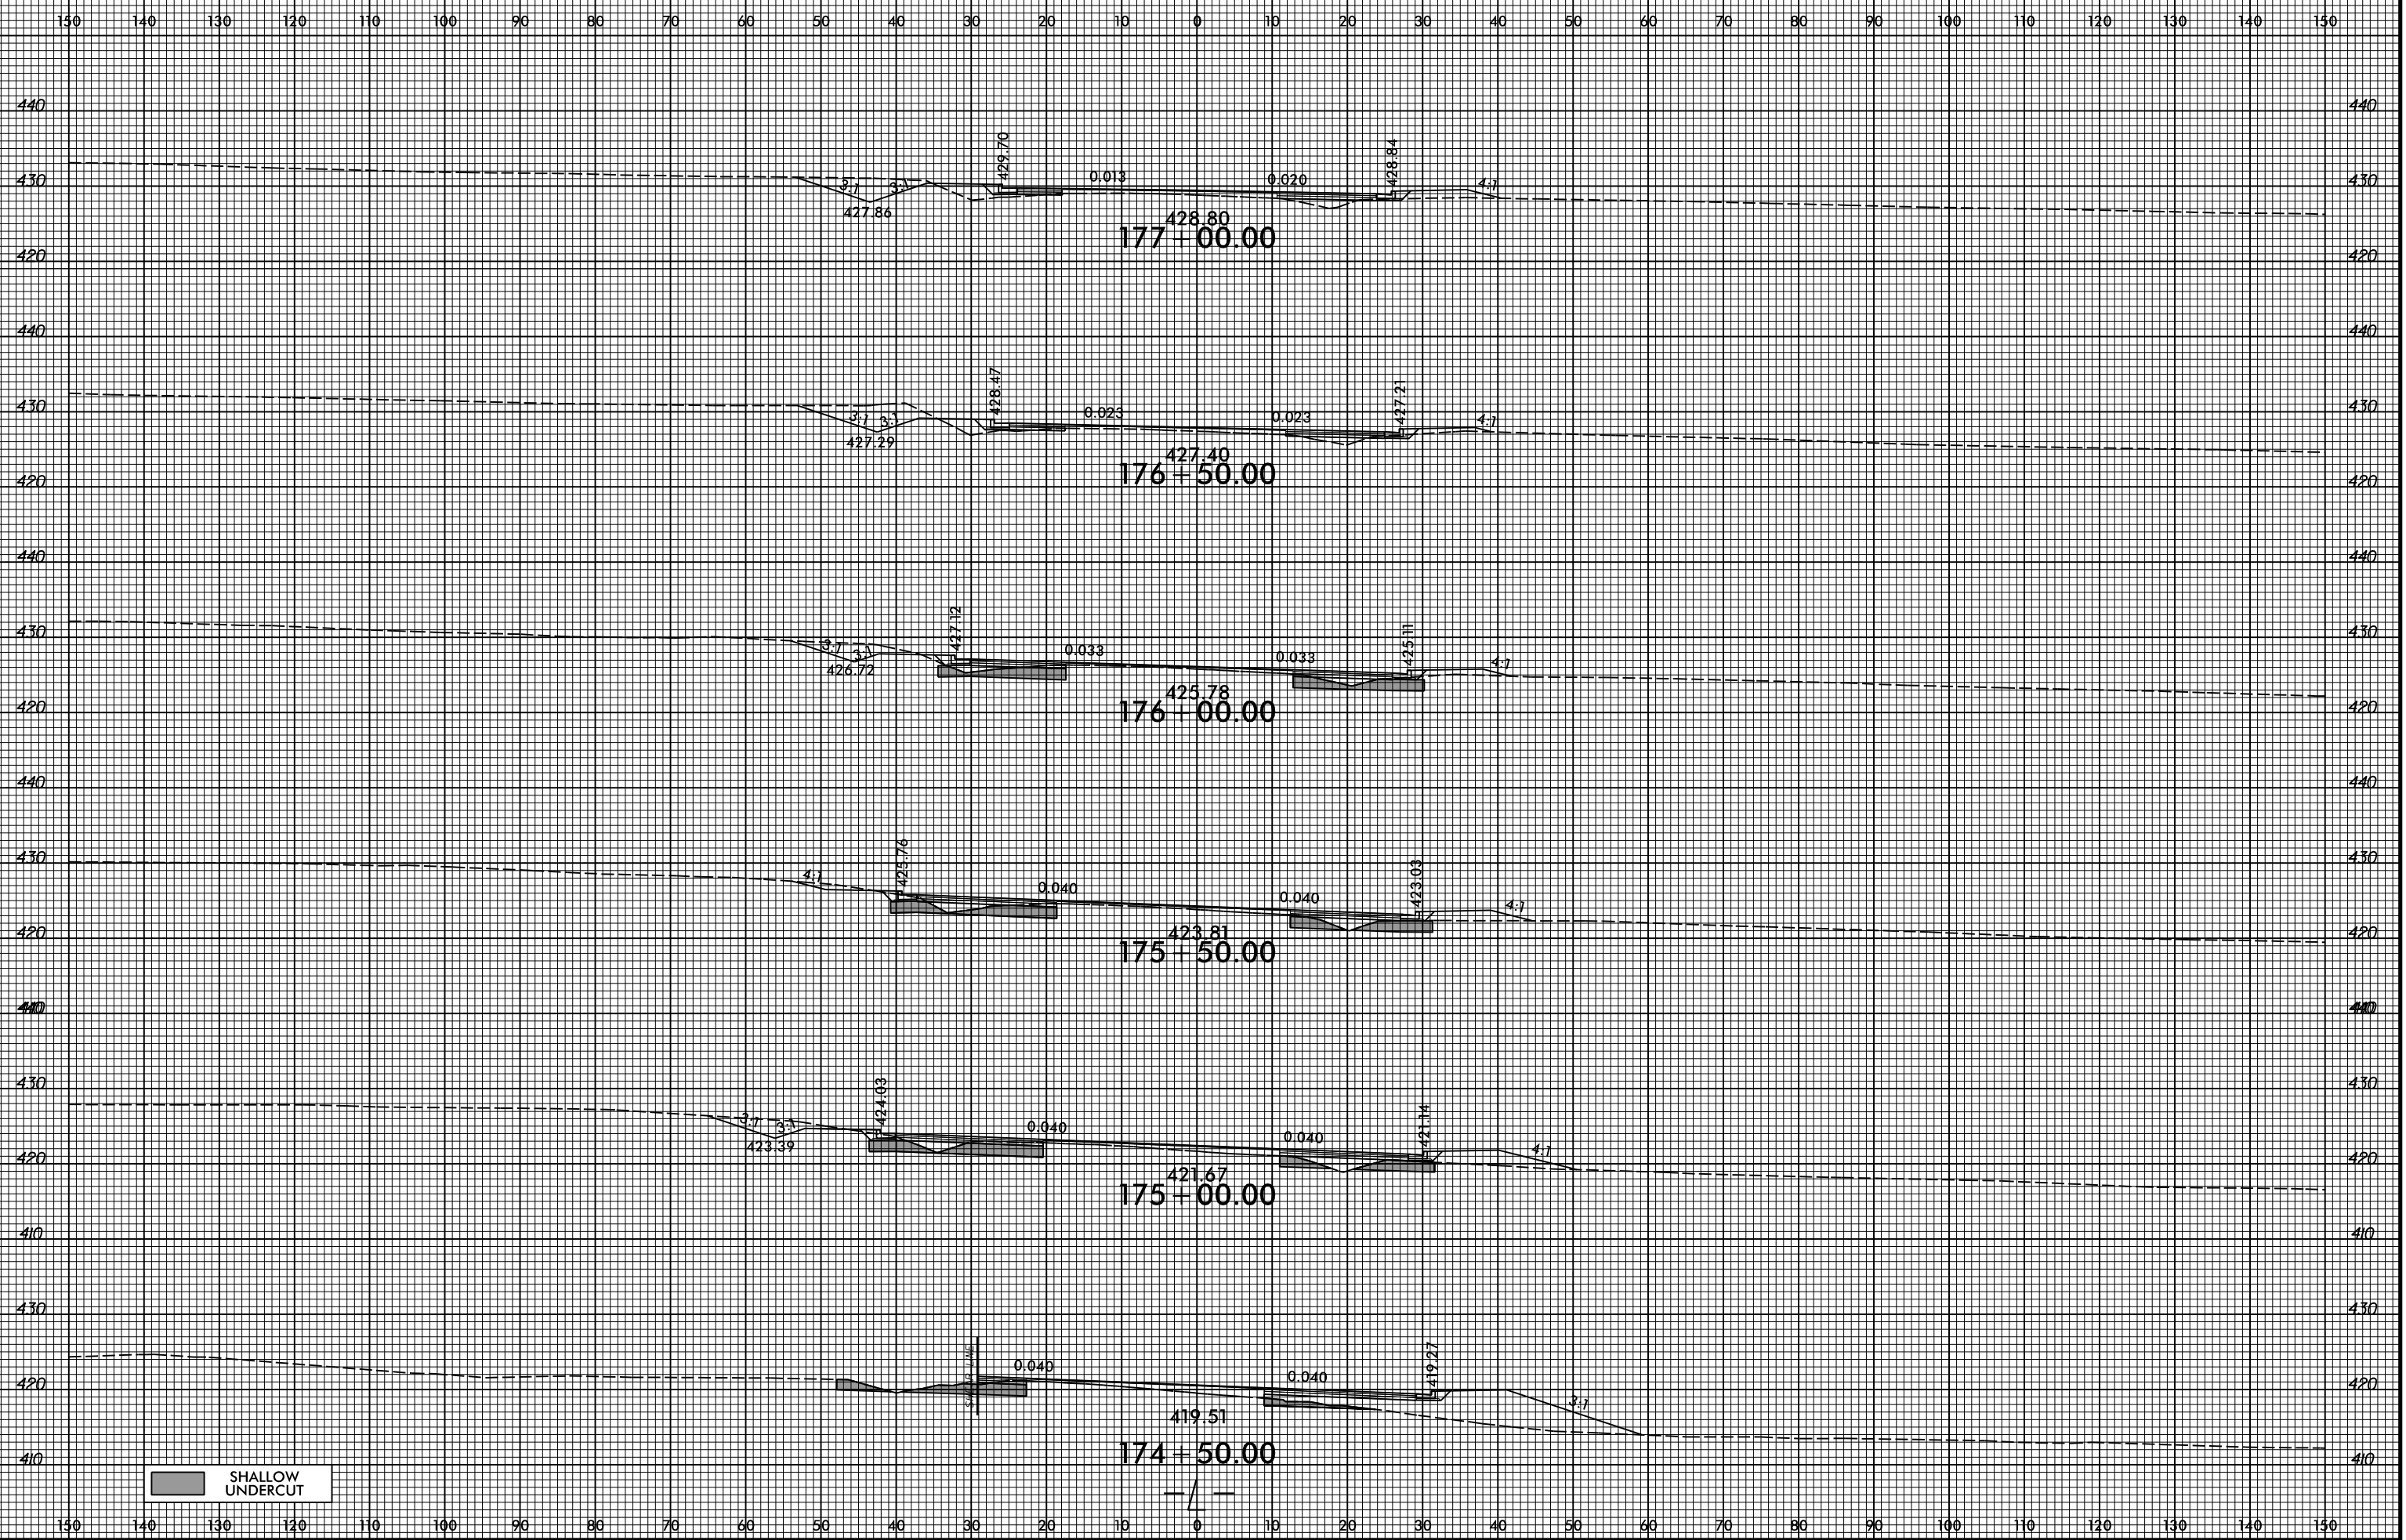

8/23/99

4/8/2022 C:\Projects\NC001\R-3830\Roadkey\CorridorModeling\XPL\_Vr-3830\_rdy\_xpl.dgn User:mCovey