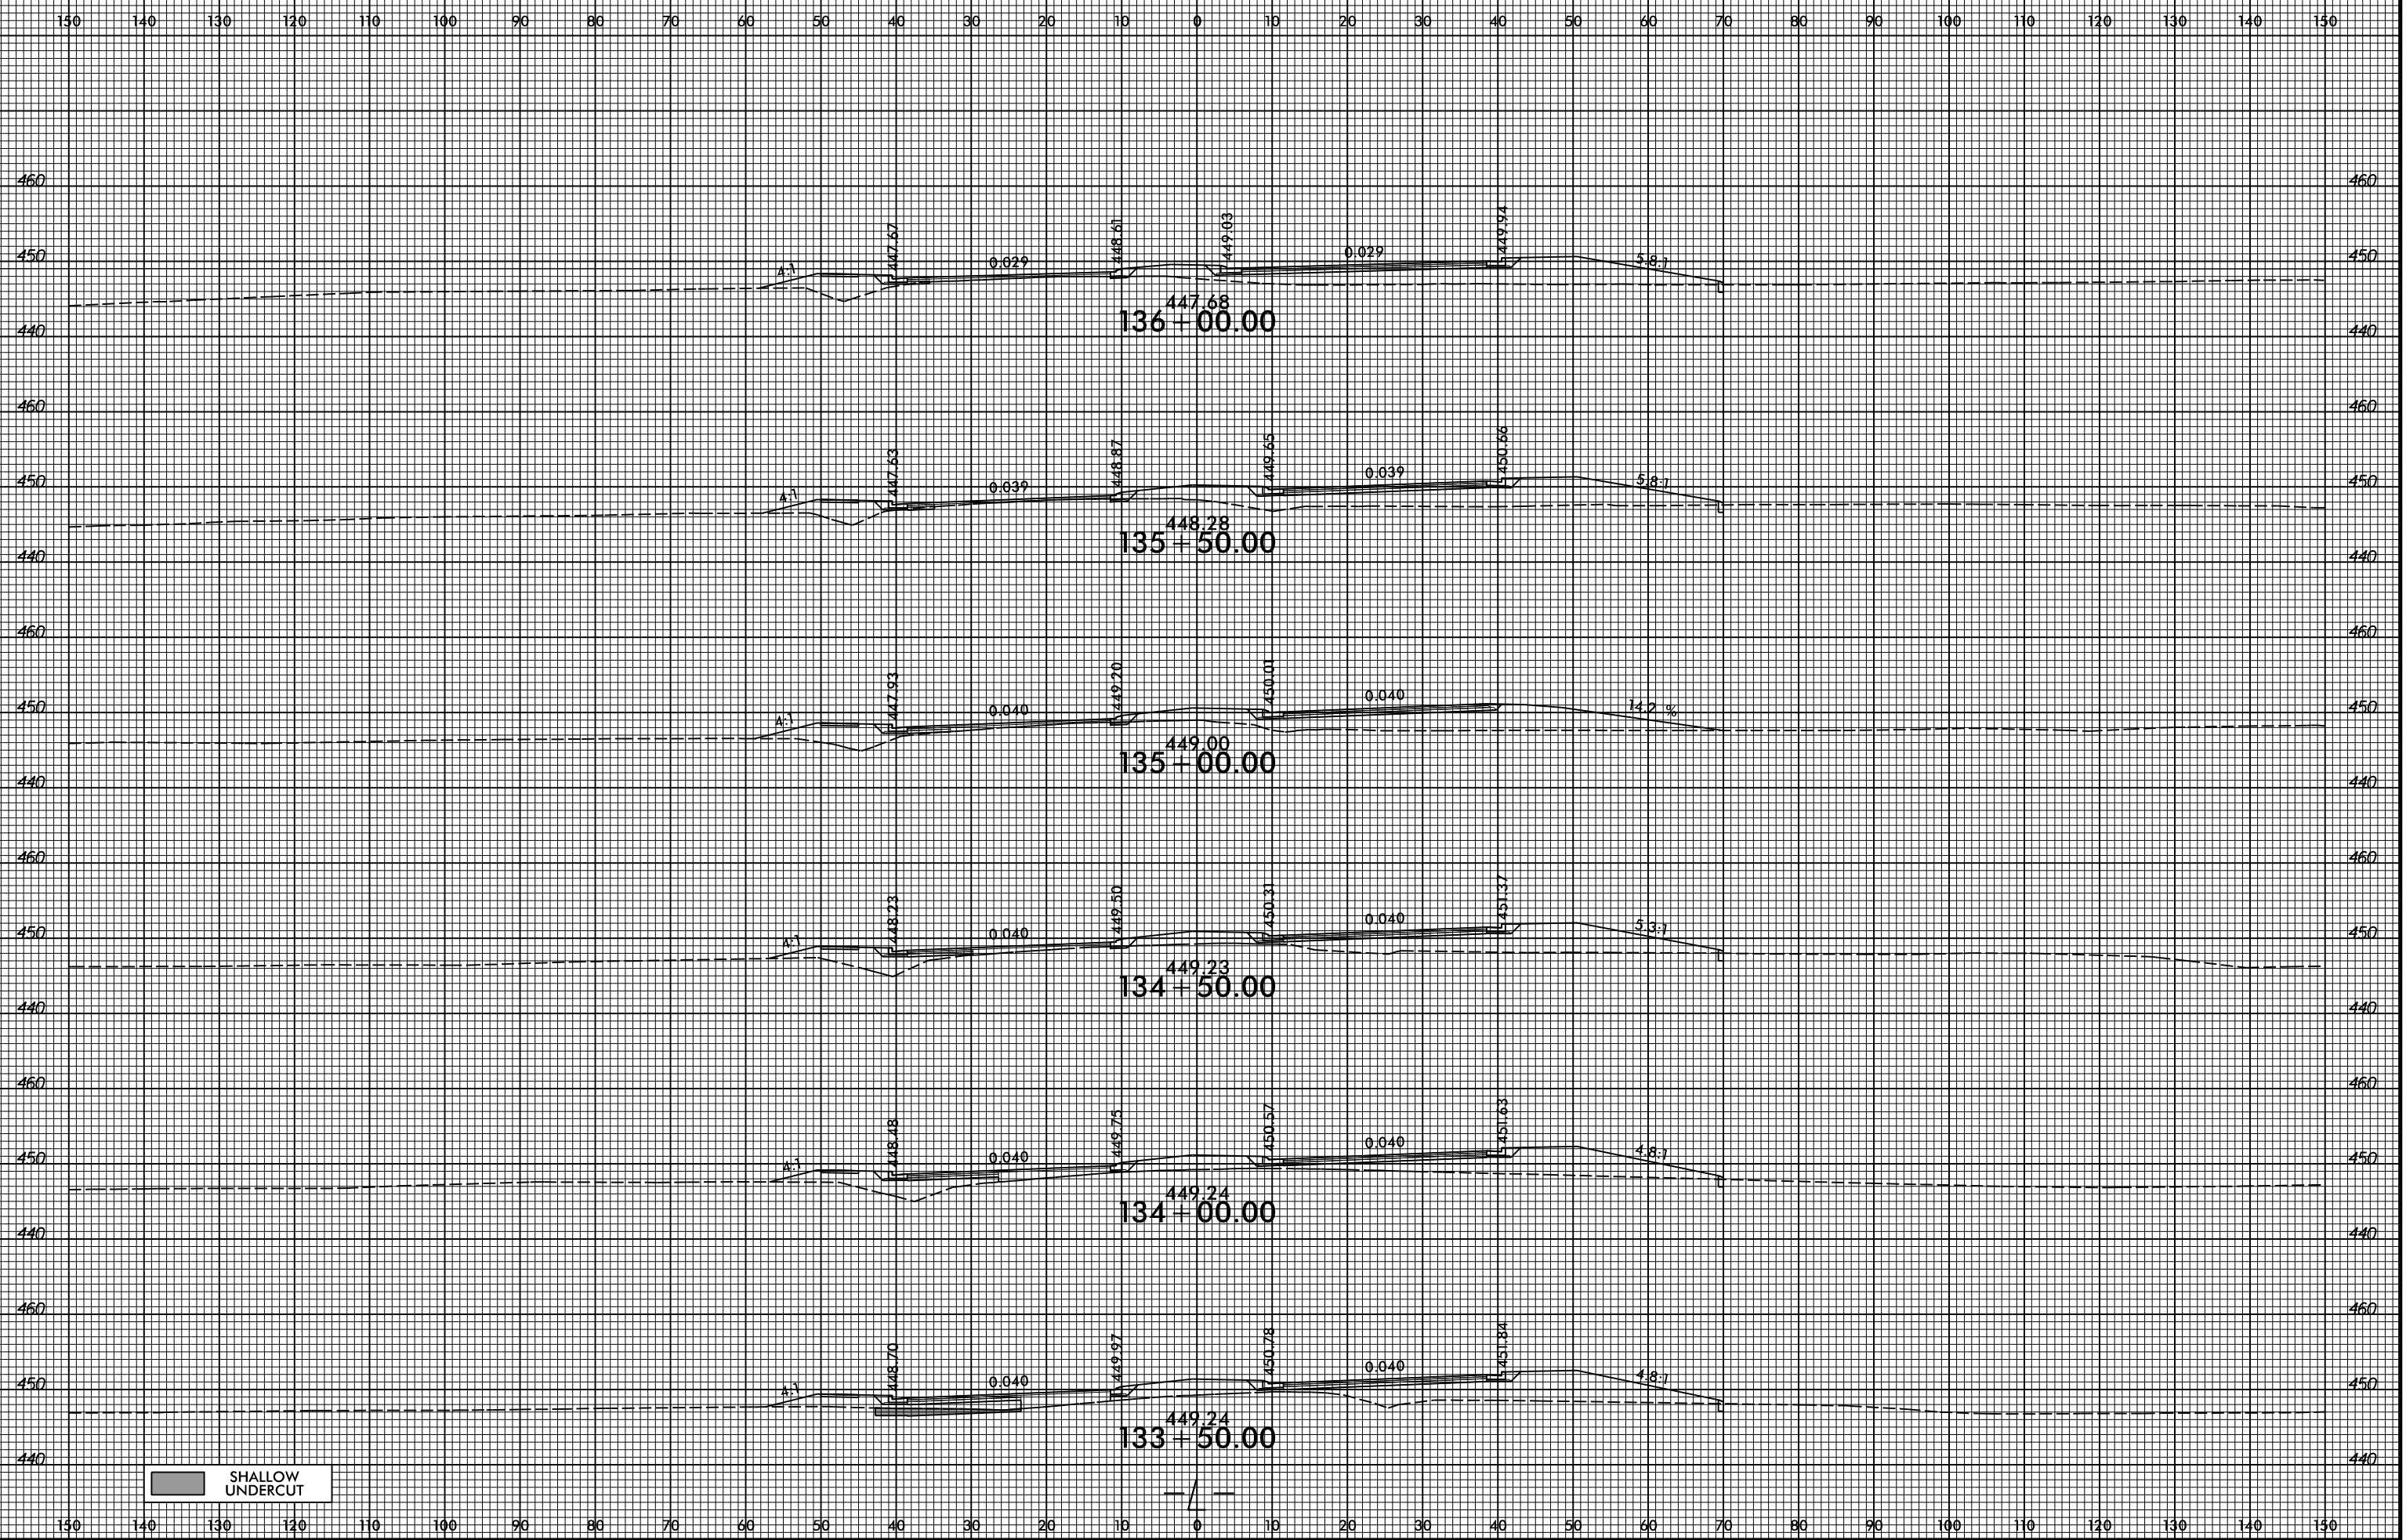

8/23/99

SHALLOW UNDERCUT

4/8/2022
 C:\p\Projects\NC001\R-3830\Roadkey\CorridorModeling\XPL_Vr-3830_rdy_xpl.dgn
 User:mCovey