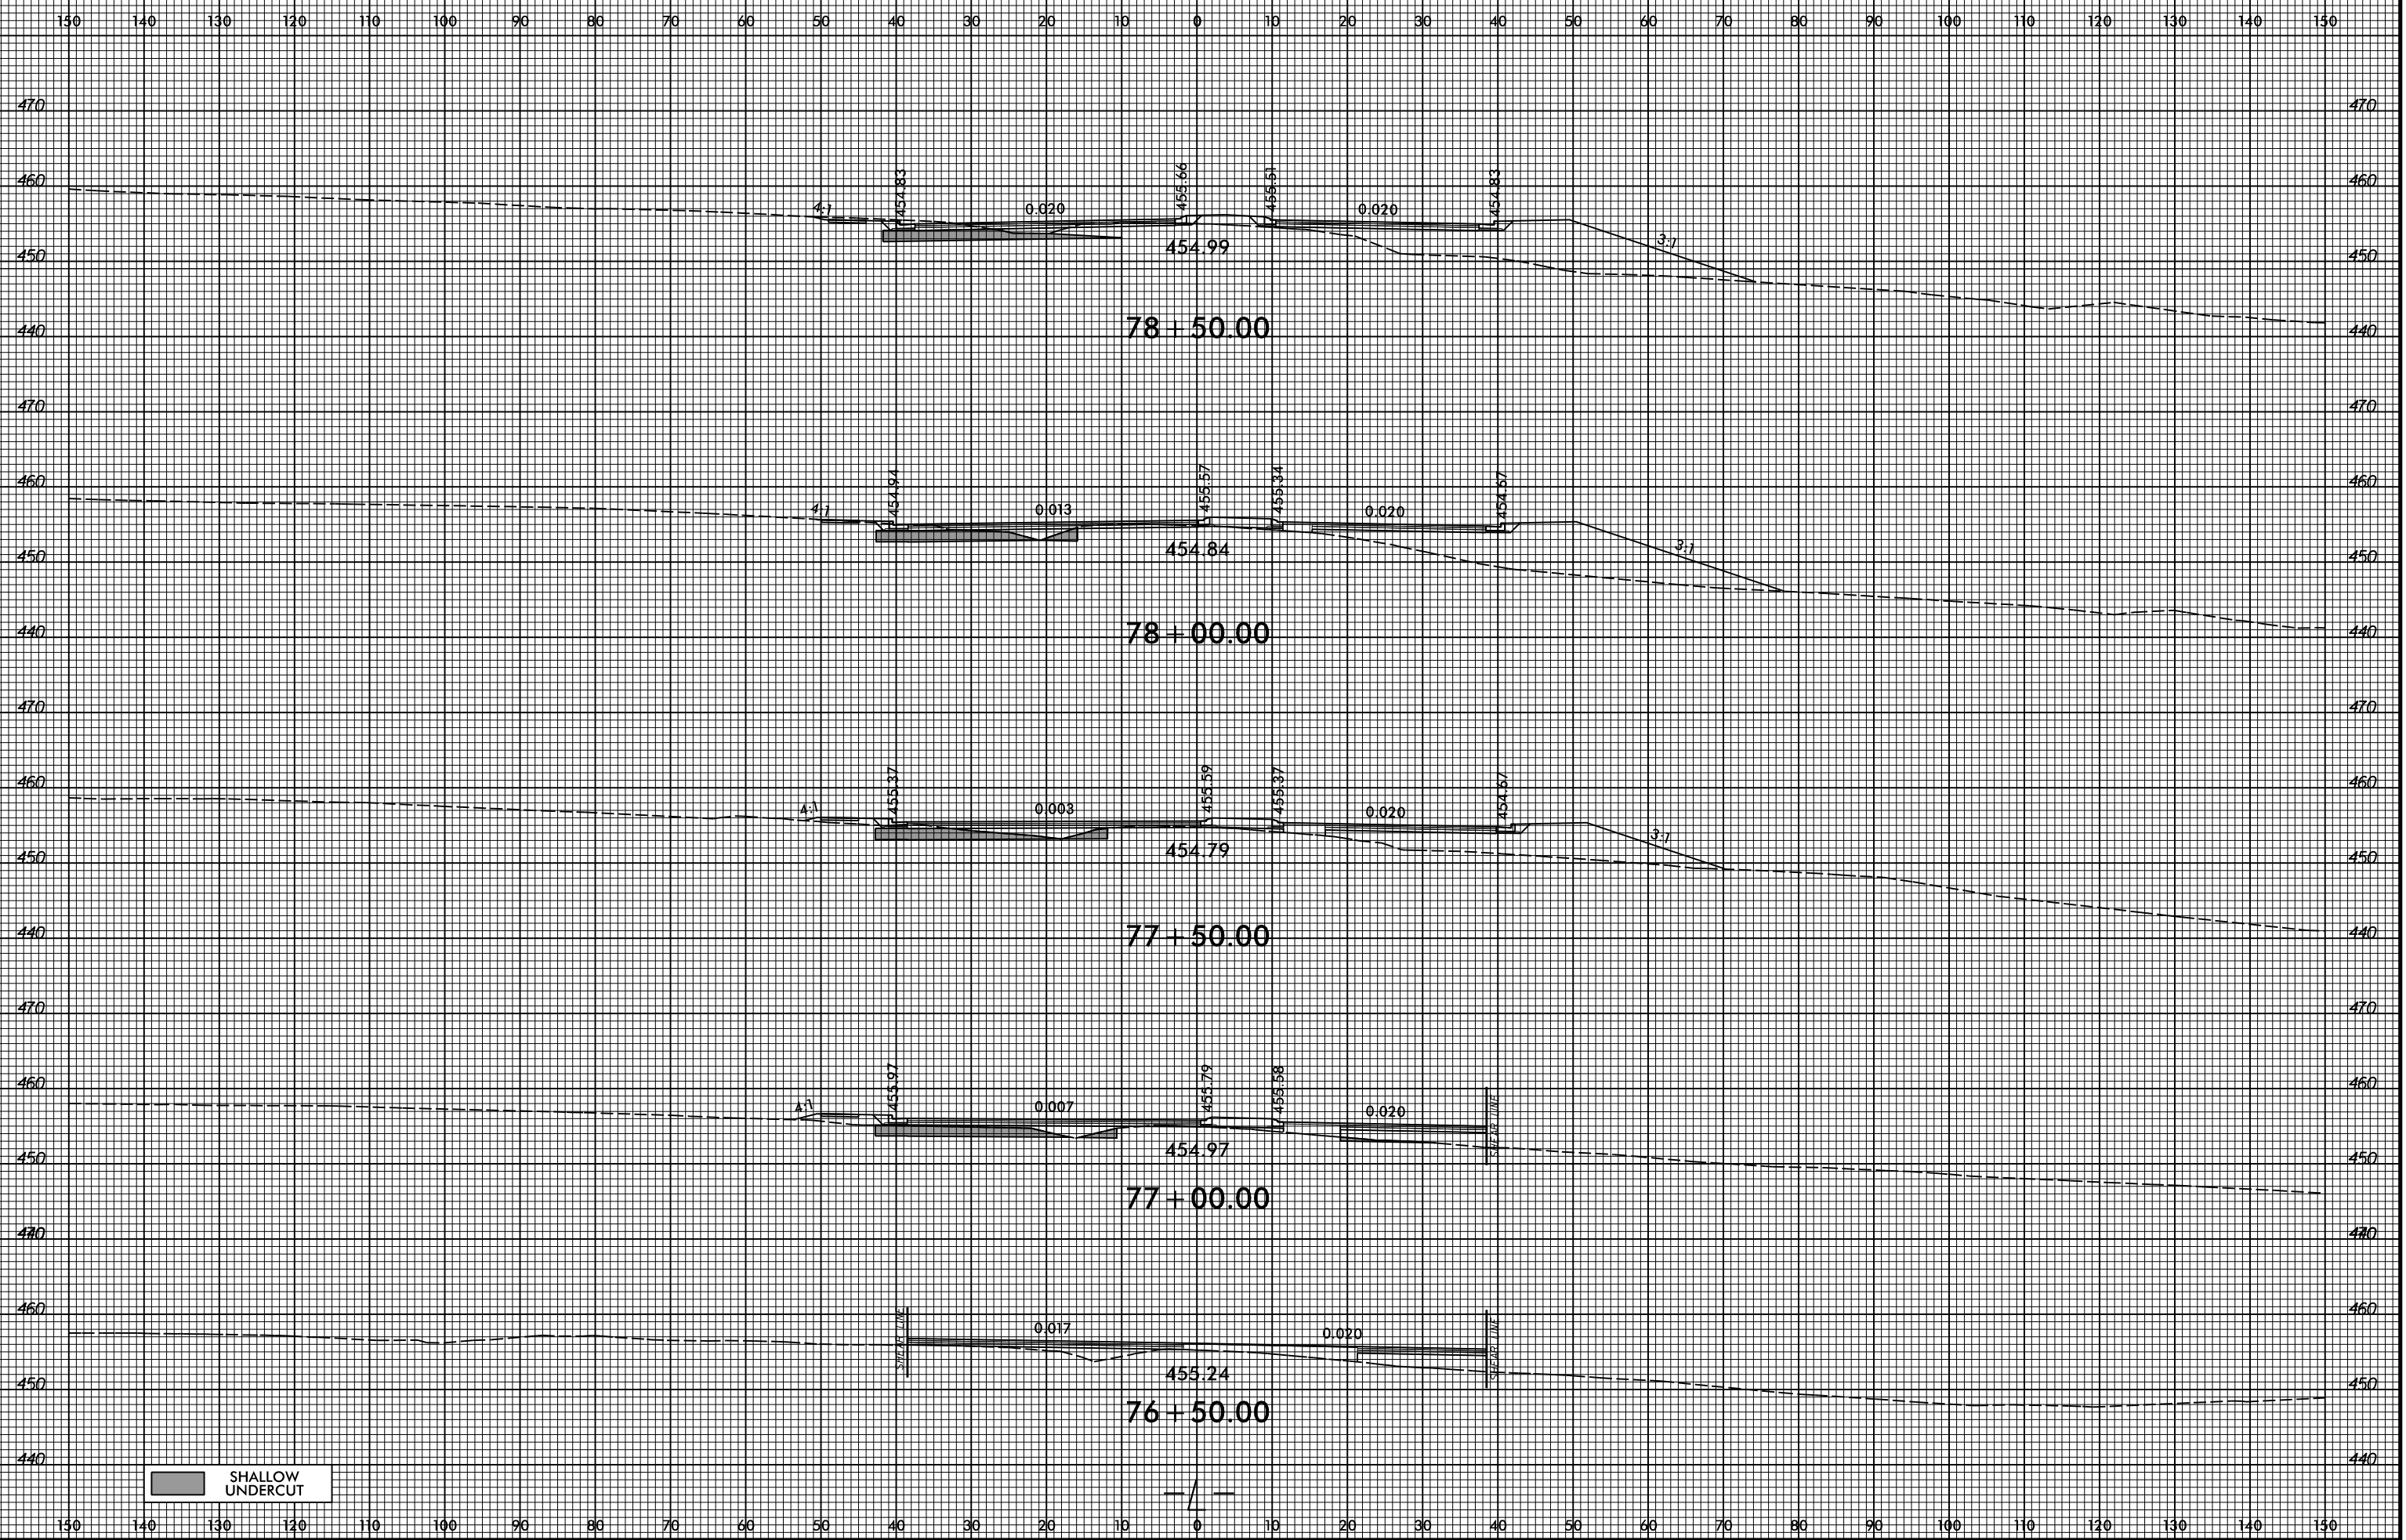

8/23/99

SHALLOW UNDERCUT

4/8/2022
 C:\Projects\NC001\R-3830\Roadkey\CorridorModeling\XPL\3830_rdy_xpl.dgn
 User: mCover