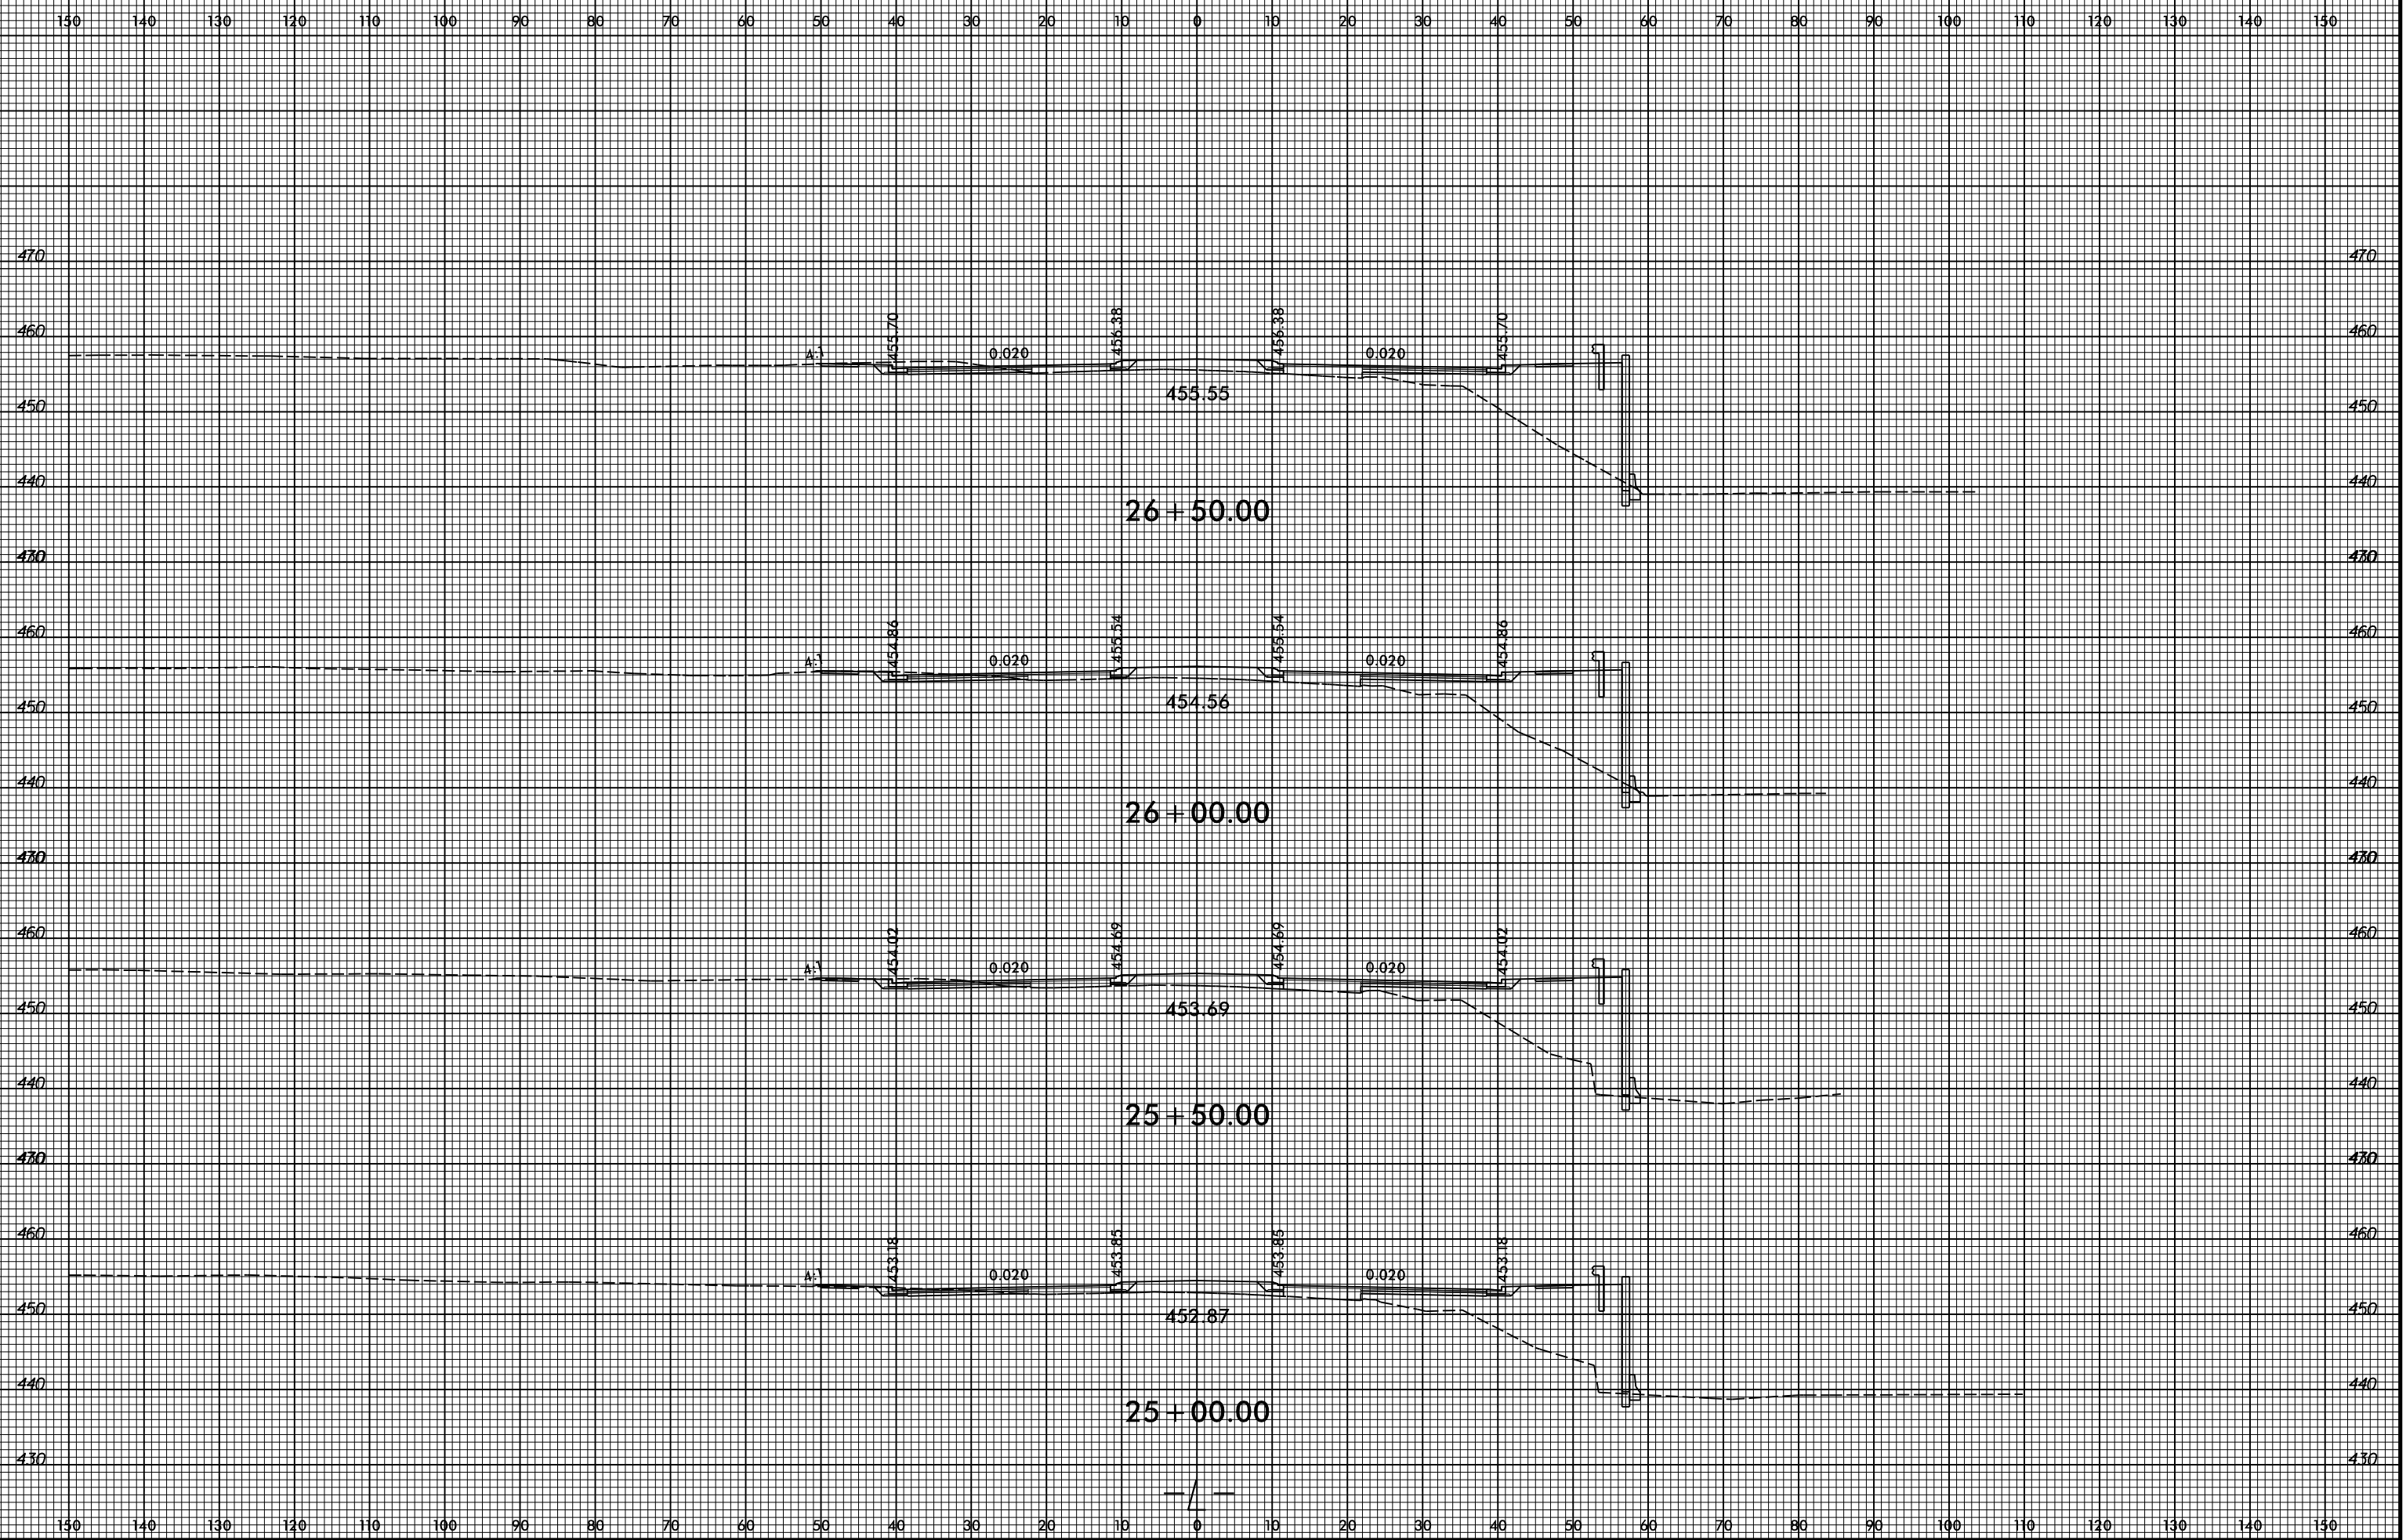

8/23/99

4/8/2022  
 C:\P\Projects\NC001\R-3830\Roadkey\CorridorModeling\XPL\_Vr-3830\_rdy\_xpl.dgn  
 User:mCovey