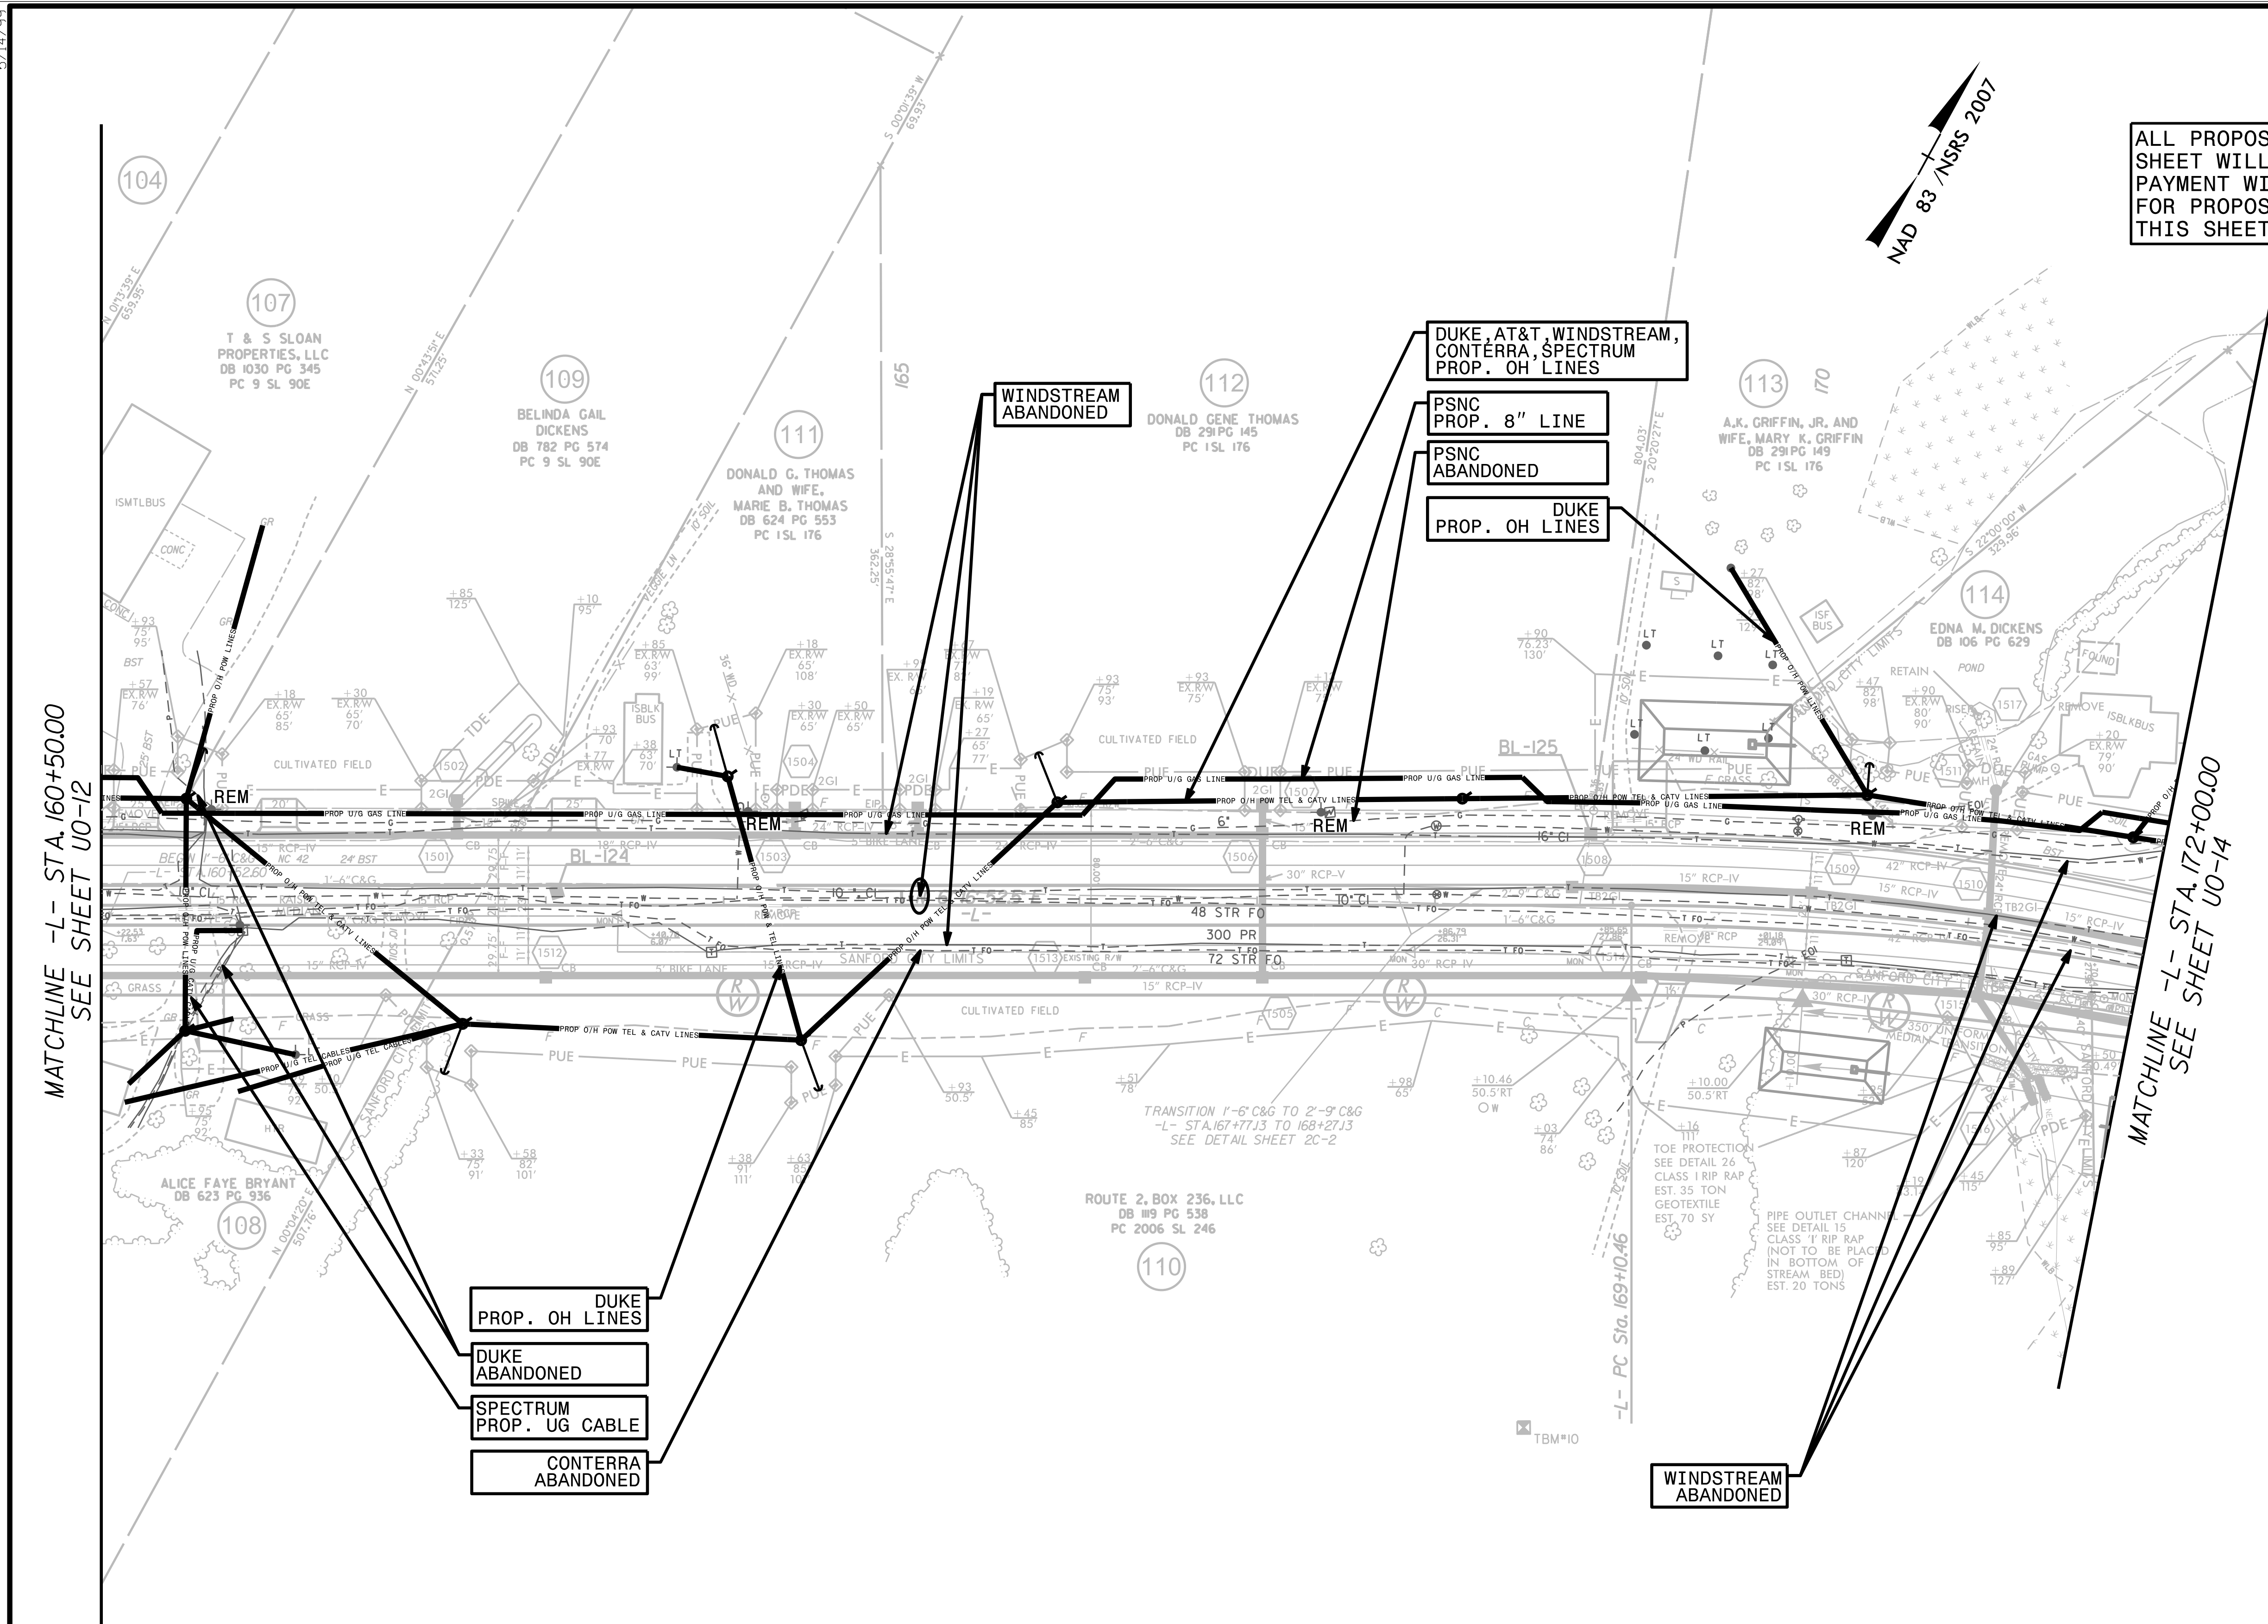

UTILITIES BY OTHERS

ALL PROPOSED UTILITY WORK SHOWN ON THIS SHEET WILL BE DONE BY OTHERS. NO PAYMENT WILL BE MADE TO THE CONTRACTOR FOR PROPOSED UTILITY WORK SHOWN ON THIS SHEET.

MATCHLINE -L- STA. 160+50.00
SEE SHEET U0-12

MATCHLINE -L- STA. 172+00.00
SEE SHEET U0-14

DUKE
PROP. OH LINES

DUKE
ABANDONED

SPECTRUM
PROP. UG CABLE

CONTERRA
ABANDONED

DUKE, AT&T, WINDSTREAM,
CONTERRA, SPECTRUM
PROP. OH LINES

PSNC
PROP. 8" LINE

PSNC
ABANDONED

DUKE
PROP. OH LINES

WINDSTREAM
ABANDONED

WINDSTREAM
ABANDONED