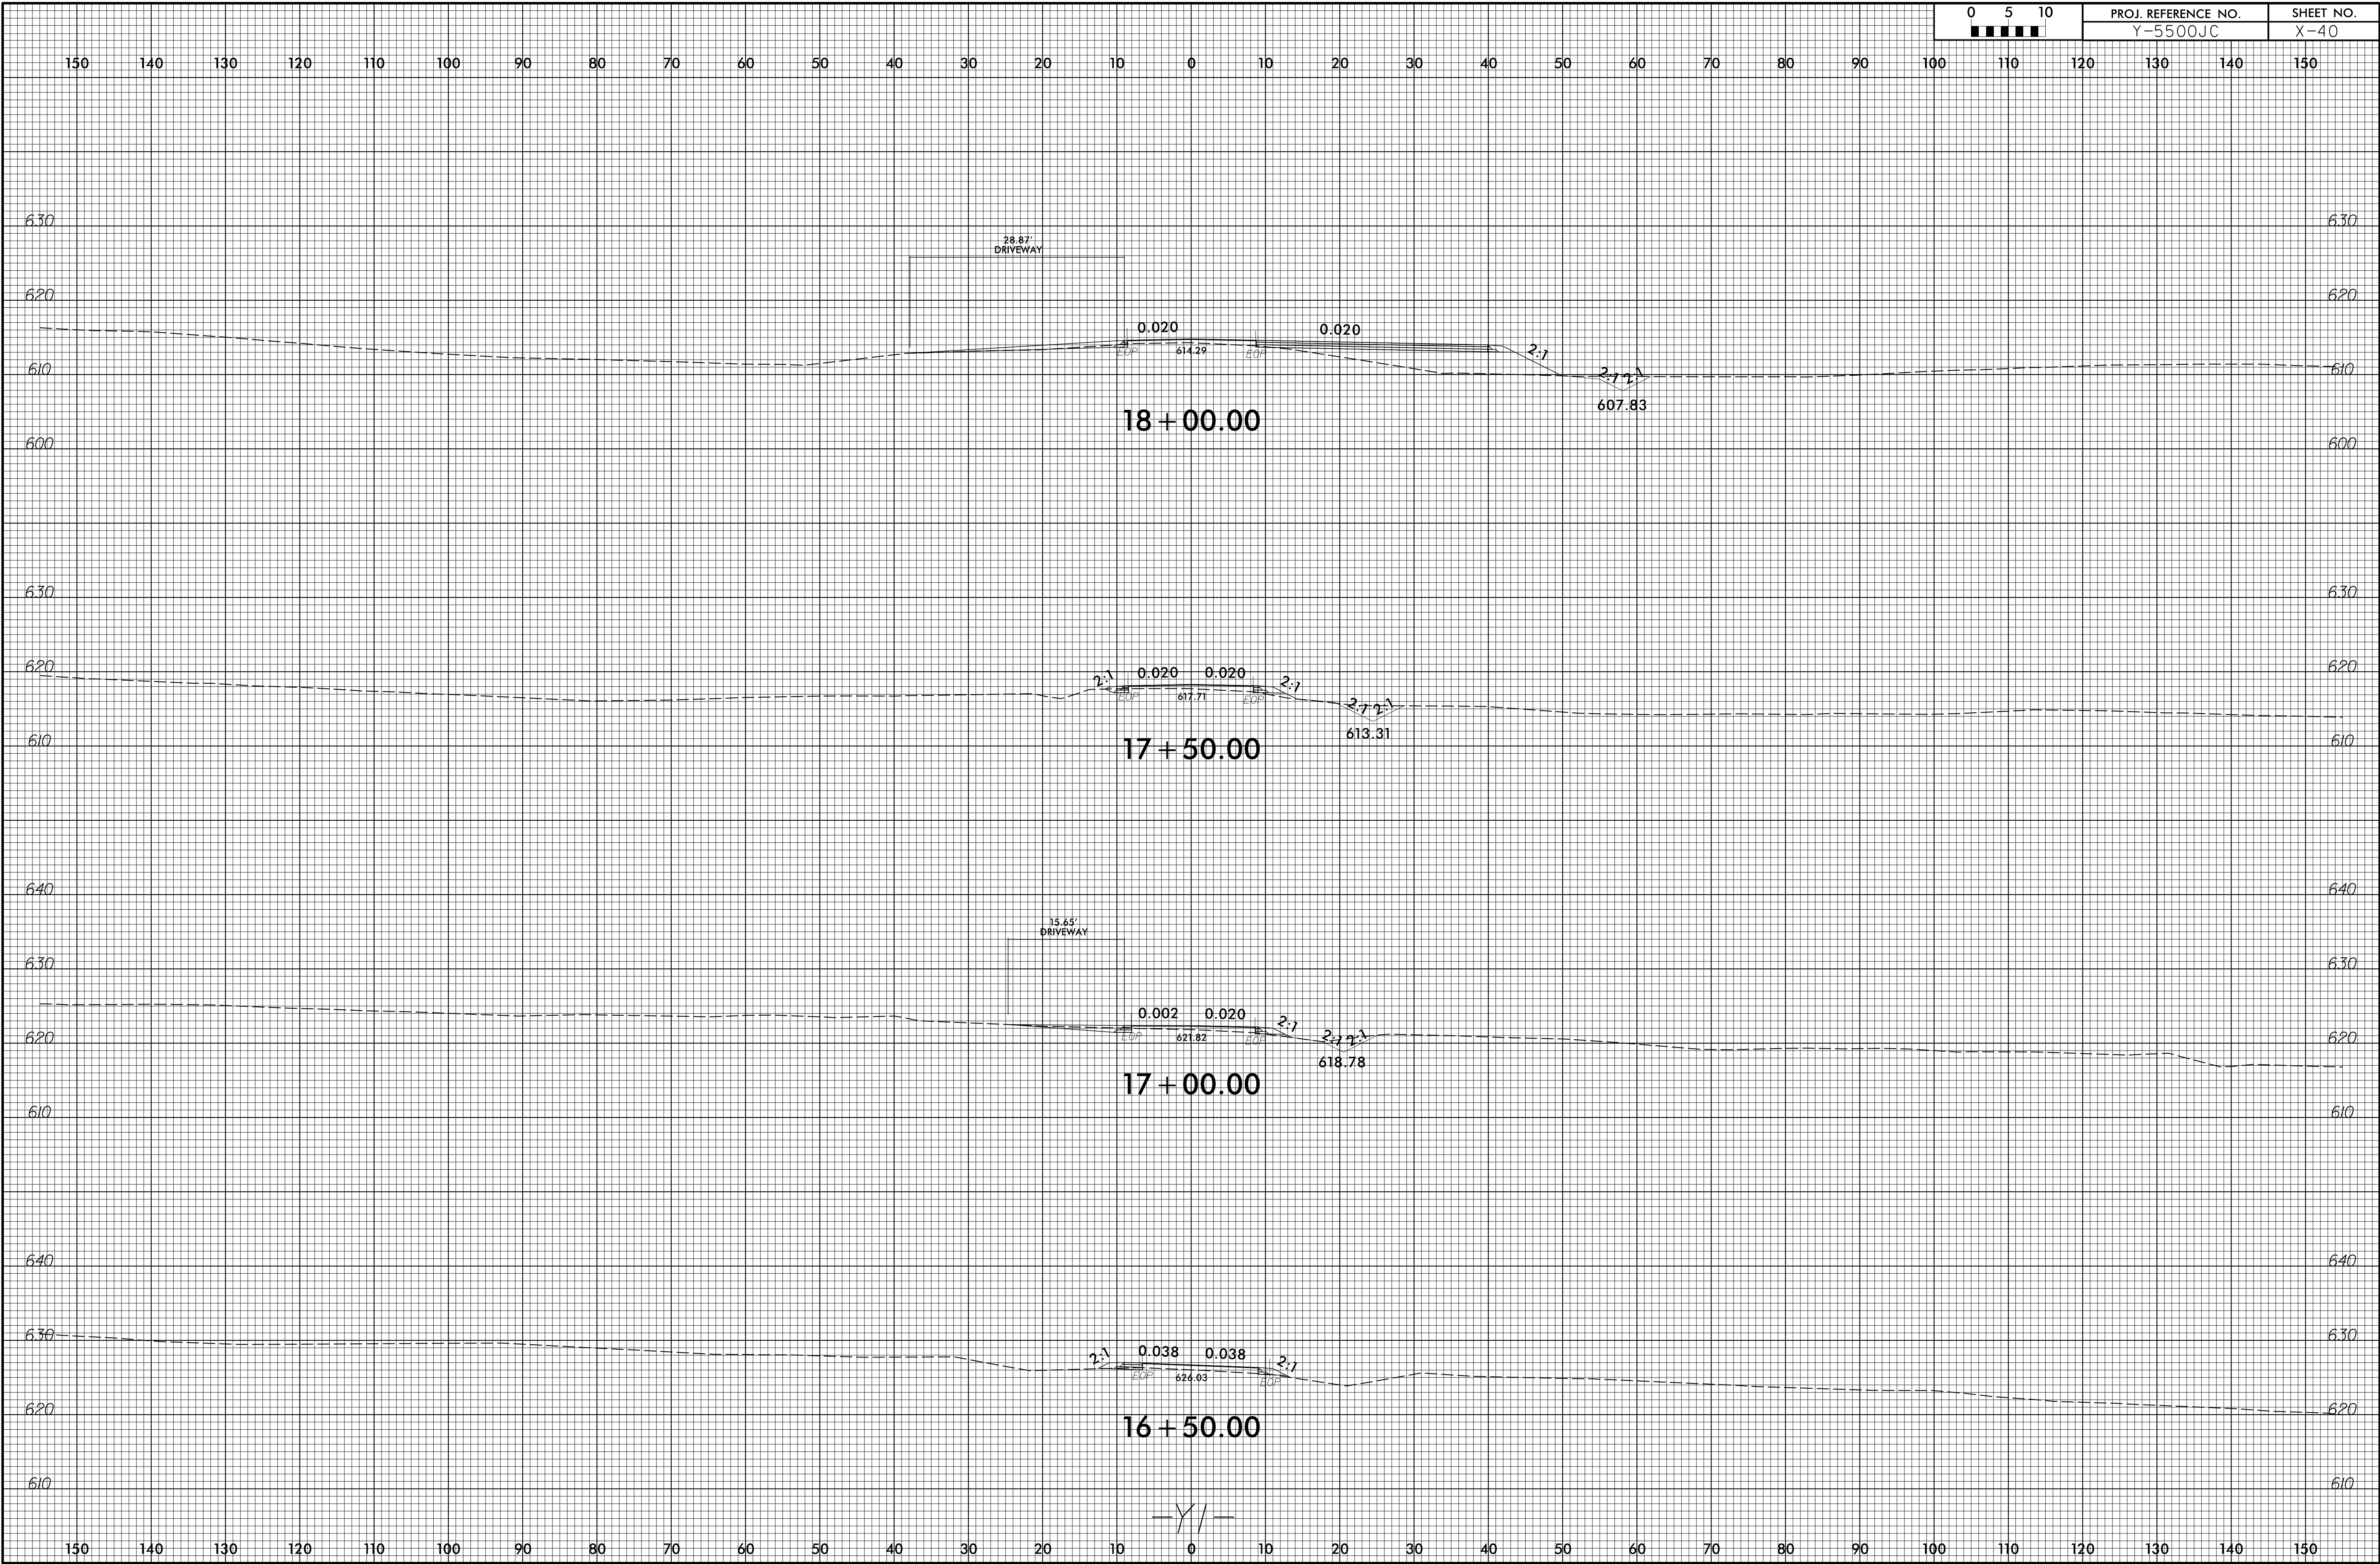

6/23/16

2:28:45 PM  
E:\Projects\14288\_rdu\_XPL\_11.dgn  
00082710