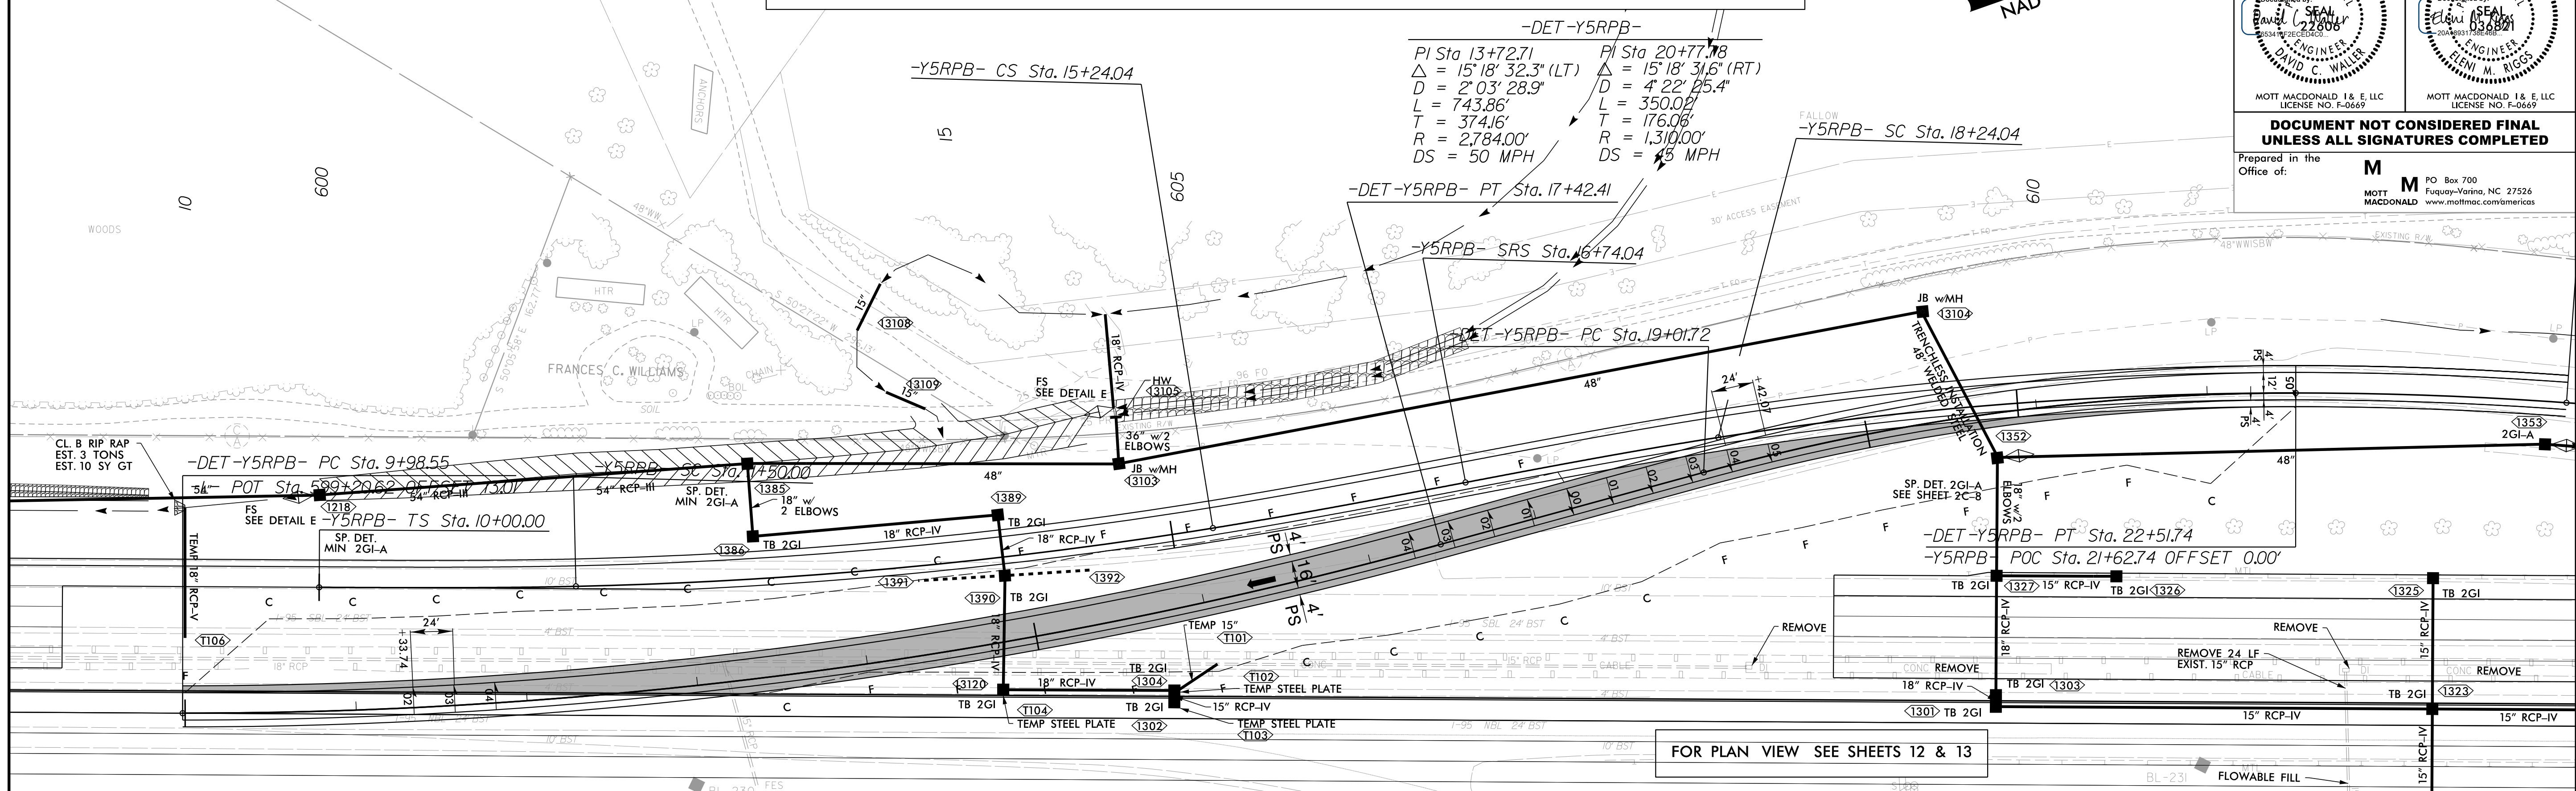

DETAIL OF TEMPORARY DETOUR -DET-Y5RPB-

TO BE CONSTRUCTED DURING PHASE IV.1

FOR PLAN VIEW SEE SHEETS 12 & 13

8/17/99
 4/15/2022
 R:\Projects\15987B\15987B_rdl_psh_02B-6.dgn
 15987B-6.dgn