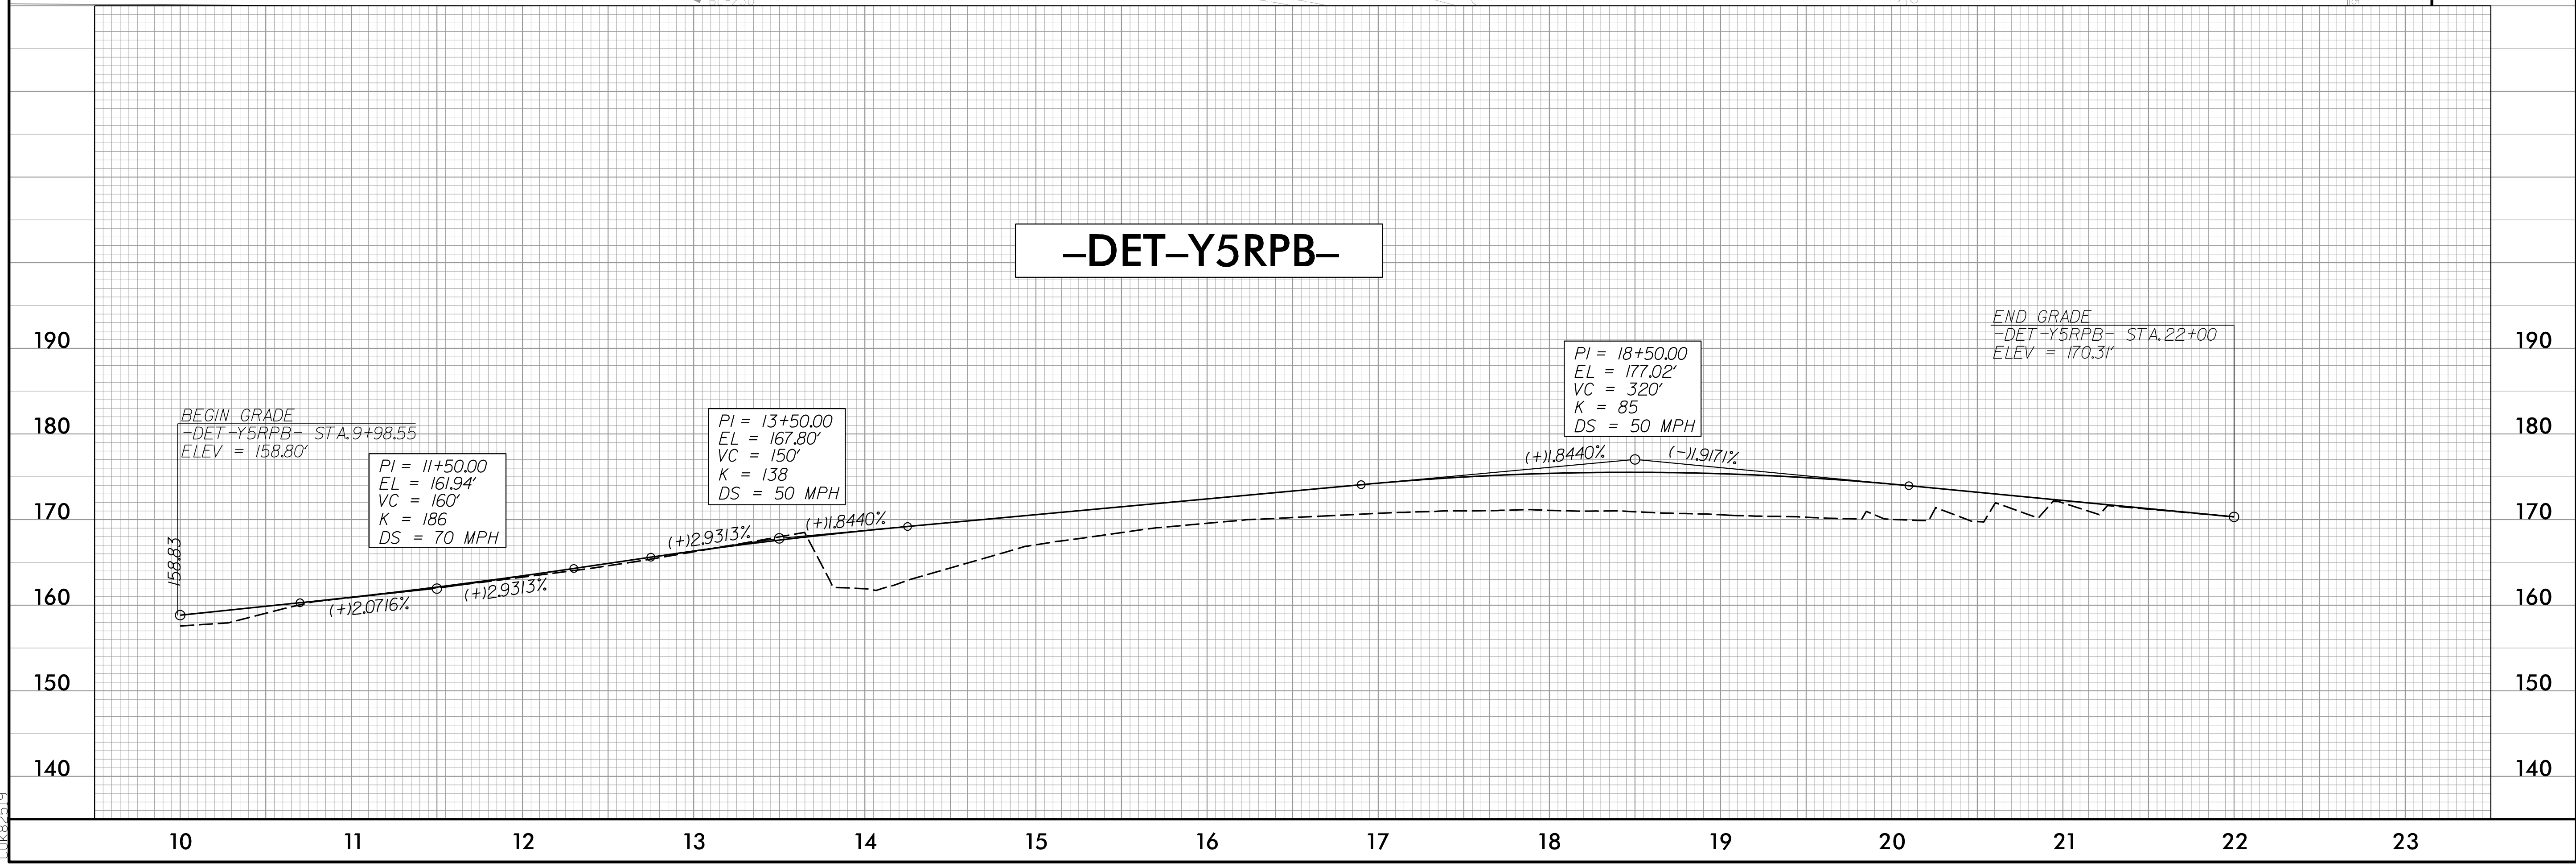

DETAIL OF TEMPORARY DETOUR -DET-Y5RPB-

TO BE CONSTRUCTED DURING PHASE IV.1

FOR PLAN VIEW SEE SHEETS 12 & 13

8/17/99
 4/15/2022
 R:\Projects\15987B\15987B_rdl_psh_02B-6.dgn
 15987B-6.dgn