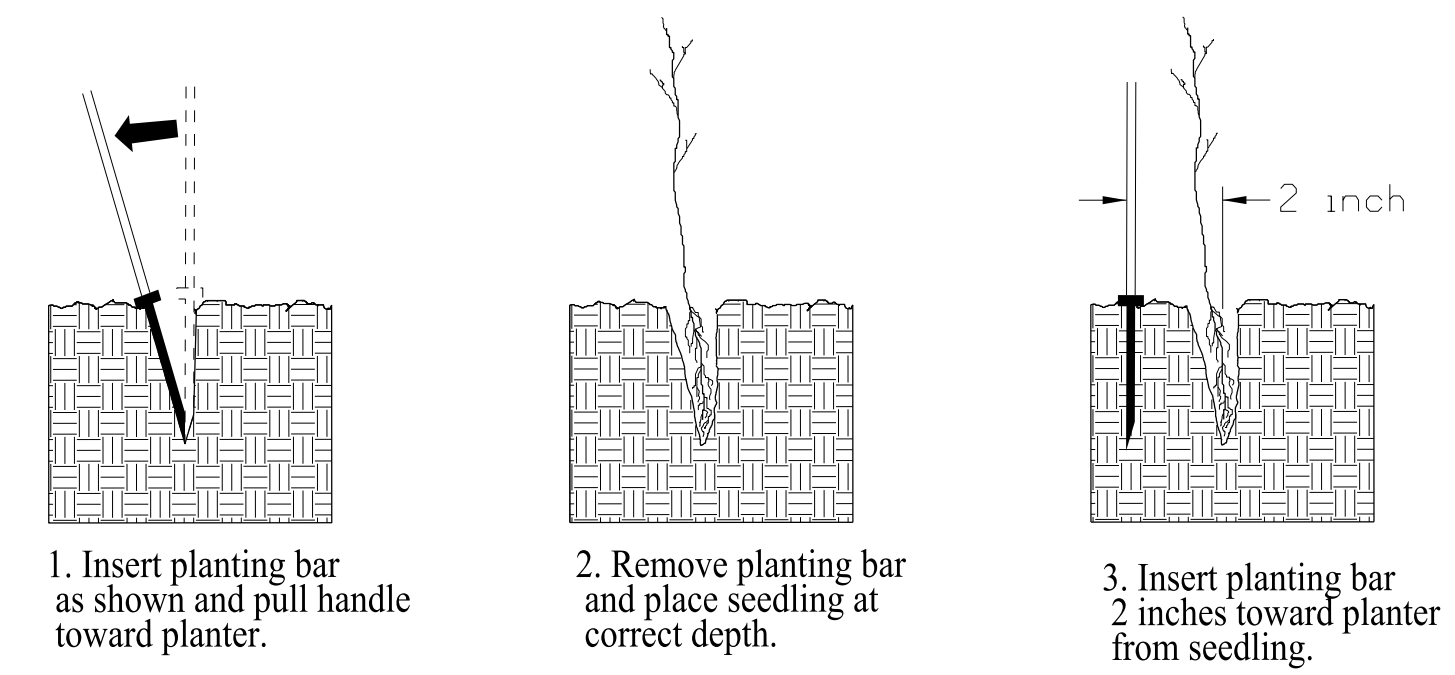

PLANTING DETAILS

SEEDLING / LINER BAREROOT PLANTING DETAIL

HEALING IN

1. Locate a healing-in site in a shady, well protected area.
2. Excavate a flat bottom trench 12 inches deep and provide drainage.

3. Backfill the trench with 2 inches well rotted sawdust. Place a 2 inch layer of well rotted sawdust at a sloping angle at one end of the trench.

4. Place a single layer of plants against the sloping end so that the root collar is at ground level.

5. Place a 2 inch layer of well rotted sawdust over the roots maintaining a sloping angle.

6. Repeat layers of plants and sawdust as necessary and water thoroughly.

DIBBLE PLANTING METHOD USING THE KBC PLANTING BAR

1. Insert planting bar as shown and pull handle toward planter.
2. Remove planting bar and place seedling at correct depth.
3. Insert planting bar 2 inches toward planter from seedling.

KBC PLANTING BAR
Planting bar shall have a blade with a triangular cross section, and shall be 12 inches long, 4 inches wide and 1 inch thick at center.

ROOT PRUNING
All seedlings shall be root pruned, if necessary, so that no roots extend more than 10 inches below the root collar.