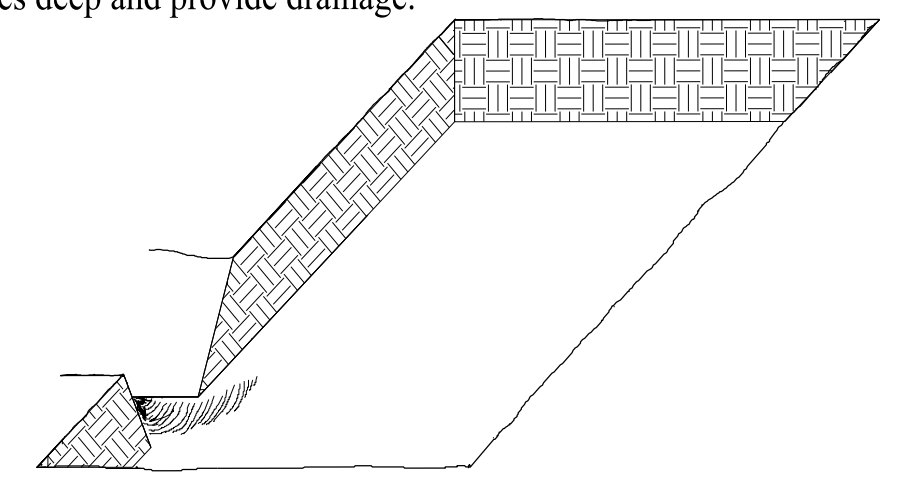

PLANTING DETAILS

SEEDLING / LINER BAREROOT PLANTING DETAIL

HEALING IN

1. Locate a healing-in site in a shady, well protected area.
2. Excavate a flat bottom trench 12 inches deep and provide drainage.

3. Backfill the trench with 2 inches well rotted sawdust. Place a 2 inch layer of well rotted sawdust at a sloping angle at one end of the trench.

4. Place a single layer of plants against the sloping end so that the root collar is at ground level.

5. Place a 2 inch layer of well rotted sawdust over the roots maintaining a sloping angle.

6. Repeat layers of plants and sawdust as necessary and water thoroughly.

DIBBLE PLANTING METHOD USING THE KBC PLANTING BAR

1. Insert planting bar as shown and pull handle toward planter.
2. Remove planting bar and place seedling at correct depth.
3. Insert planting bar 2 inches toward planter from seedling.

REFORESTATION

□ TREE REFORESTATION SHALL BE PLANTED 6 FT. TO 10 FT. ON CENTER, RANDOM SPACING, AVERAGING 8 FT. ON CENTER, APPROXIMATELY 680 PLANTS PER ACRE.

REFORESTATION

MIXTURE, TYPE, SIZE, AND FURNISH SHALL CONFORM TO THE FOLLOWING: