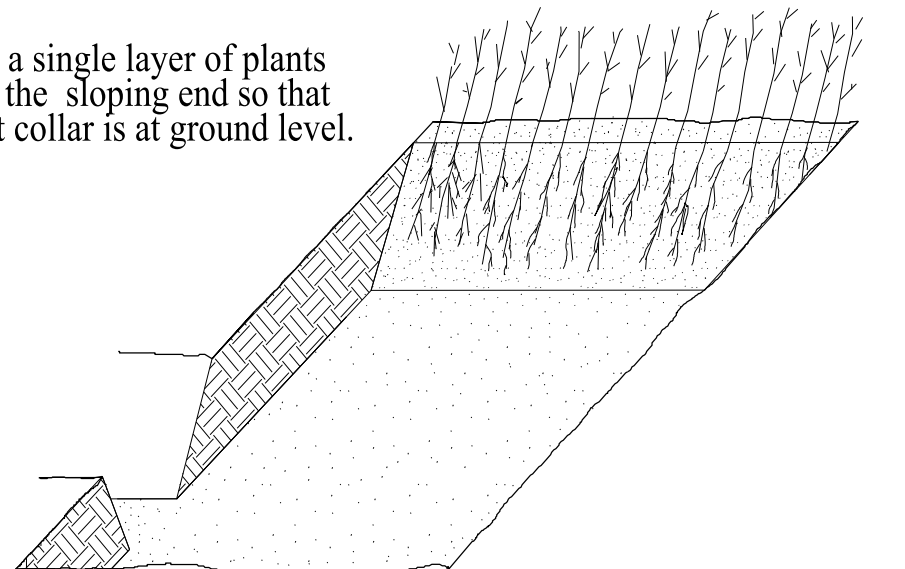

PLANTING DETAILS

SEEDLING / LINER BAREROOT PLANTING DETAIL

HEALING IN

1. Locate a healing-in site in a shady, well protected area.
2. Excavate a flat bottom trench 12 inches deep and provide drainage.

3. Backfill the trench with 2 inches well rotted sawdust. Place a 2 inch layer of well rotted sawdust at a sloping angle at one end of the trench.

4. Place a single layer of plants against the sloping end so that the root collar is at ground level.

5. Place a 2 inch layer of well rotted sawdust over the roots maintaining a sloping angle.

6. Repeat layers of plants and sawdust as necessary and water thoroughly.

DIBBLE PLANTING METHOD USING THE KBC PLANTING BAR

1. Insert planting bar as shown and pull handle toward planter.
2. Remove planting bar and place seedling at correct depth.
3. Insert planting bar 2 inches toward planter from seedling.

REFORESTATION

□ TREE REFORESTATION SHALL BE PLANTED 6 FT. TO 10 FT. ON CENTER, RANDOM SPACING, AVERAGING 8 FT. ON CENTER, APPROXIMATELY 680 PLANTS PER ACRE.

REFORESTATION

MIXTURE, TYPE, SIZE, AND FURNISH SHALL CONFORM TO THE FOLLOWING: