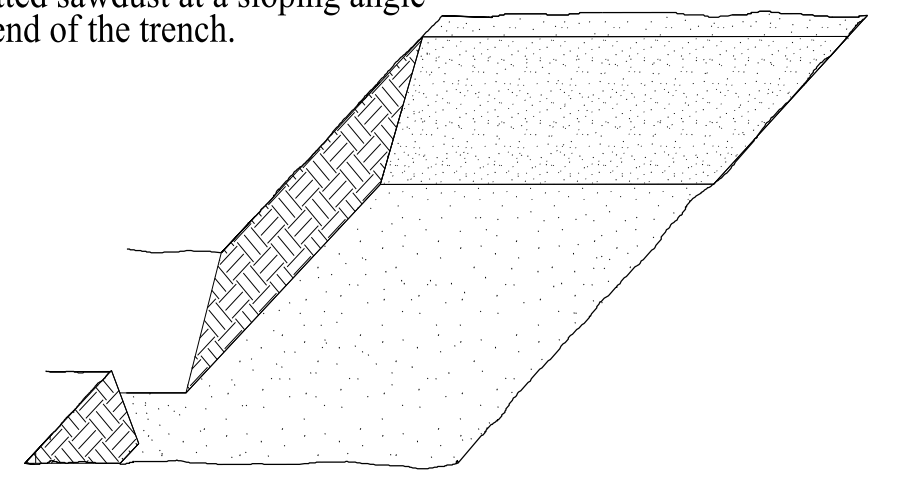

PLANTING DETAILS

SEEDLING / LINER BAREROOT PLANTING DETAIL

HEALING IN

1. Locate a healing-in site in a shady, well protected area.
2. Excavate a flat bottom trench 12 inches deep and provide drainage.

3. Backfill the trench with 2 inches well rotted sawdust. Place a 2 inch layer of well rotted sawdust at a sloping angle at one end of the trench.

4. Place a single layer of plants against the sloping end so that the root collar is at ground level.

5. Place a 2 inch layer of well rotted sawdust over the roots maintaining a sloping angle.

6. Repeat layers of plants and sawdust as necessary and water thoroughly.

DIBBLE PLANTING METHOD USING THE KBC PLANTING BAR

1. Insert planting bar as shown and pull handle toward planter.
2. Remove planting bar and place seedling at correct depth.
3. Insert planting bar 2 inches toward planter from seedling.

REFORESTATION

□ TREE REFORESTATION SHALL BE PLANTED 6 FT. TO 10 FT. ON CENTER, RANDOM SPACING, AVERAGING 8 FT. ON CENTER, APPROXIMATELY 680 PLANTS PER ACRE.

REFORESTATION

MIXTURE, TYPE, SIZE, AND FURNISH SHALL CONFORM TO THE FOLLOWING: