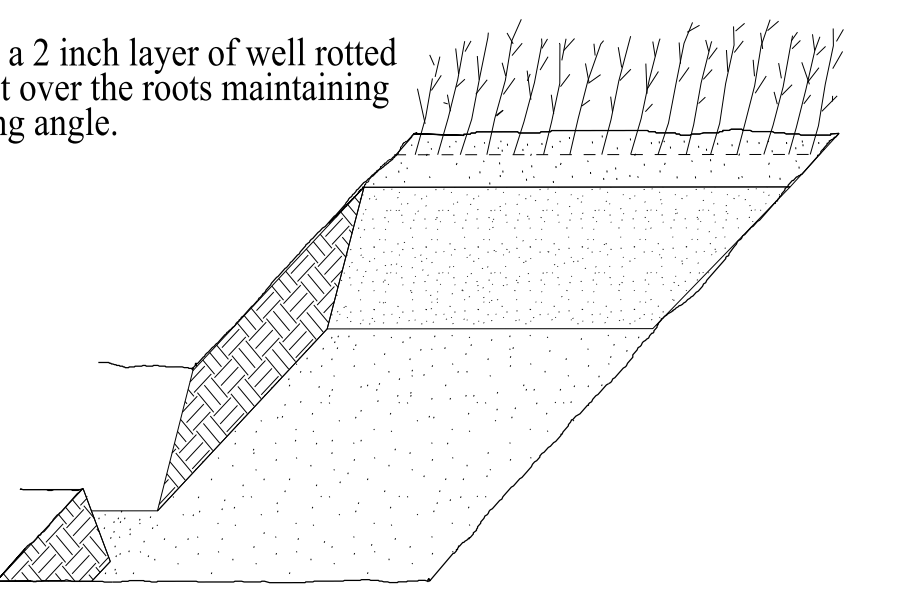

PLANTING DETAILS

SEEDLING / LINER BAREROOT PLANTING DETAIL

HEALING IN

1. Locate a healing-in site in a shady, well protected area.
2. Excavate a flat bottom trench 12 inches deep and provide drainage.

3. Backfill the trench with 2 inches well rotted sawdust. Place a 2 inch layer of well rotted sawdust at a sloping angle at one end of the trench.

4. Place a single layer of plants against the sloping end so that the root collar is at ground level.

5. Place a 2 inch layer of well rotted sawdust over the roots maintaining a sloping angle.

6. Repeat layers of plants and sawdust as necessary and water thoroughly.

DIBBLE PLANTING METHOD USING THE KBC PLANTING BAR

1. Insert planting bar as shown and pull handle toward planter.
2. Remove planting bar and place seedling at correct depth.
3. Insert planting bar 2 inches toward planter from seedling.

REFORESTATION

□ TREE REFORESTATION SHALL BE PLANTED 6 FT. TO 10 FT. ON CENTER, RANDOM SPACING, AVERAGING 8 FT. ON CENTER, APPROXIMATELY 680 PLANTS PER ACRE.

REFORESTATION

MIXTURE, TYPE, SIZE, AND FURNISH SHALL CONFORM TO THE FOLLOWING: