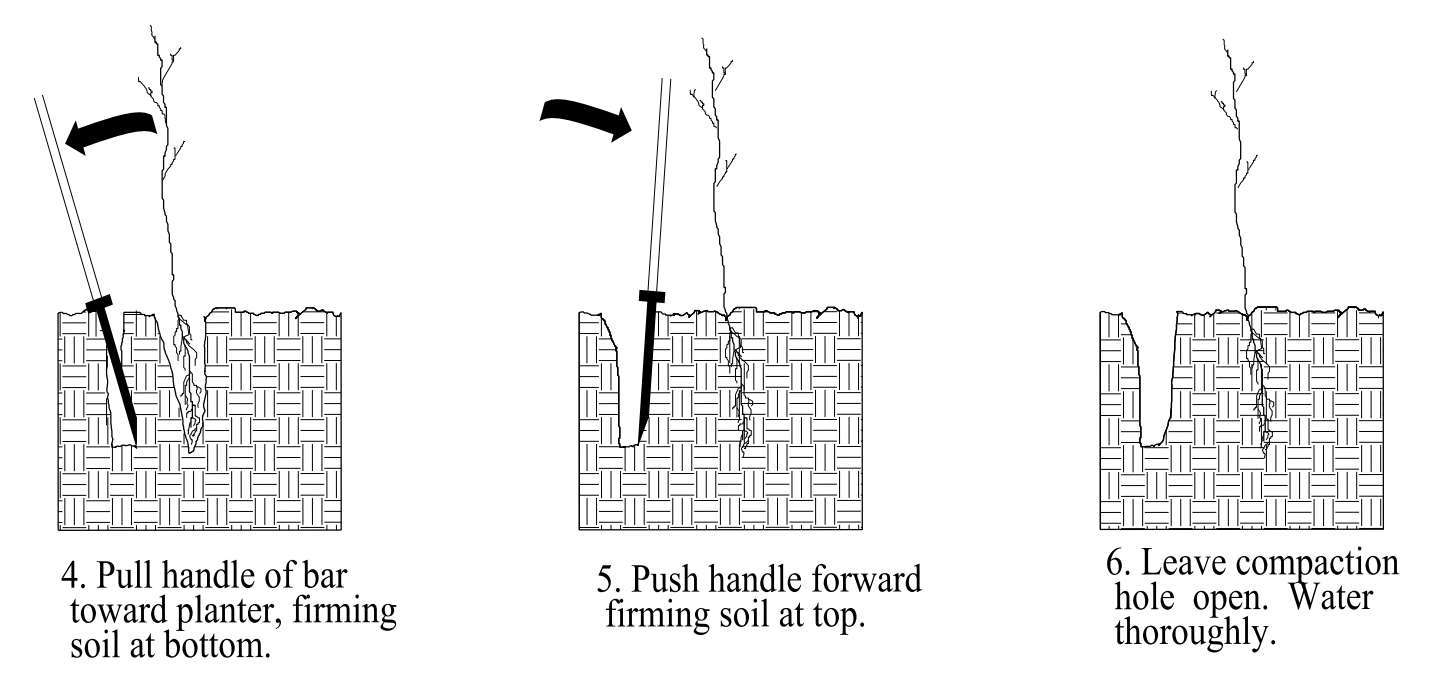

PLANTING DETAILS

SEEDLING / LINER BAREROOT PLANTING DETAIL

HEALING IN

1. Locate a healing-in site in a shady, well protected area.
2. Excavate a flat bottom trench 12 inches deep and provide drainage.

3. Backfill the trench with 2 inches well rotted sawdust. Place a 2 inch layer of well rotted sawdust at a sloping angle at one end of the trench.

4. Place a single layer of plants against the sloping end so that the root collar is at ground level.

5. Place a 2 inch layer of well rotted sawdust over the roots maintaining a sloping angle.

6. Repeat layers of plants and sawdust as necessary and water thoroughly.

DIBBLE PLANTING METHOD USING THE KBC PLANTING BAR

1. Insert planting bar as shown and pull handle toward planter.
2. Remove planting bar and place seedling at correct depth.
3. Insert planting bar 2 inches toward planter from seedling.

KBC PLANTING BAR
Planting bar shall have a blade with a triangular cross section, and shall be 12 inches long, 4 inches wide and 1 inch thick at center.

ROOT PRUNING
All seedlings shall be root pruned, if necessary, so that no roots extend more than 10 inches below the root collar.