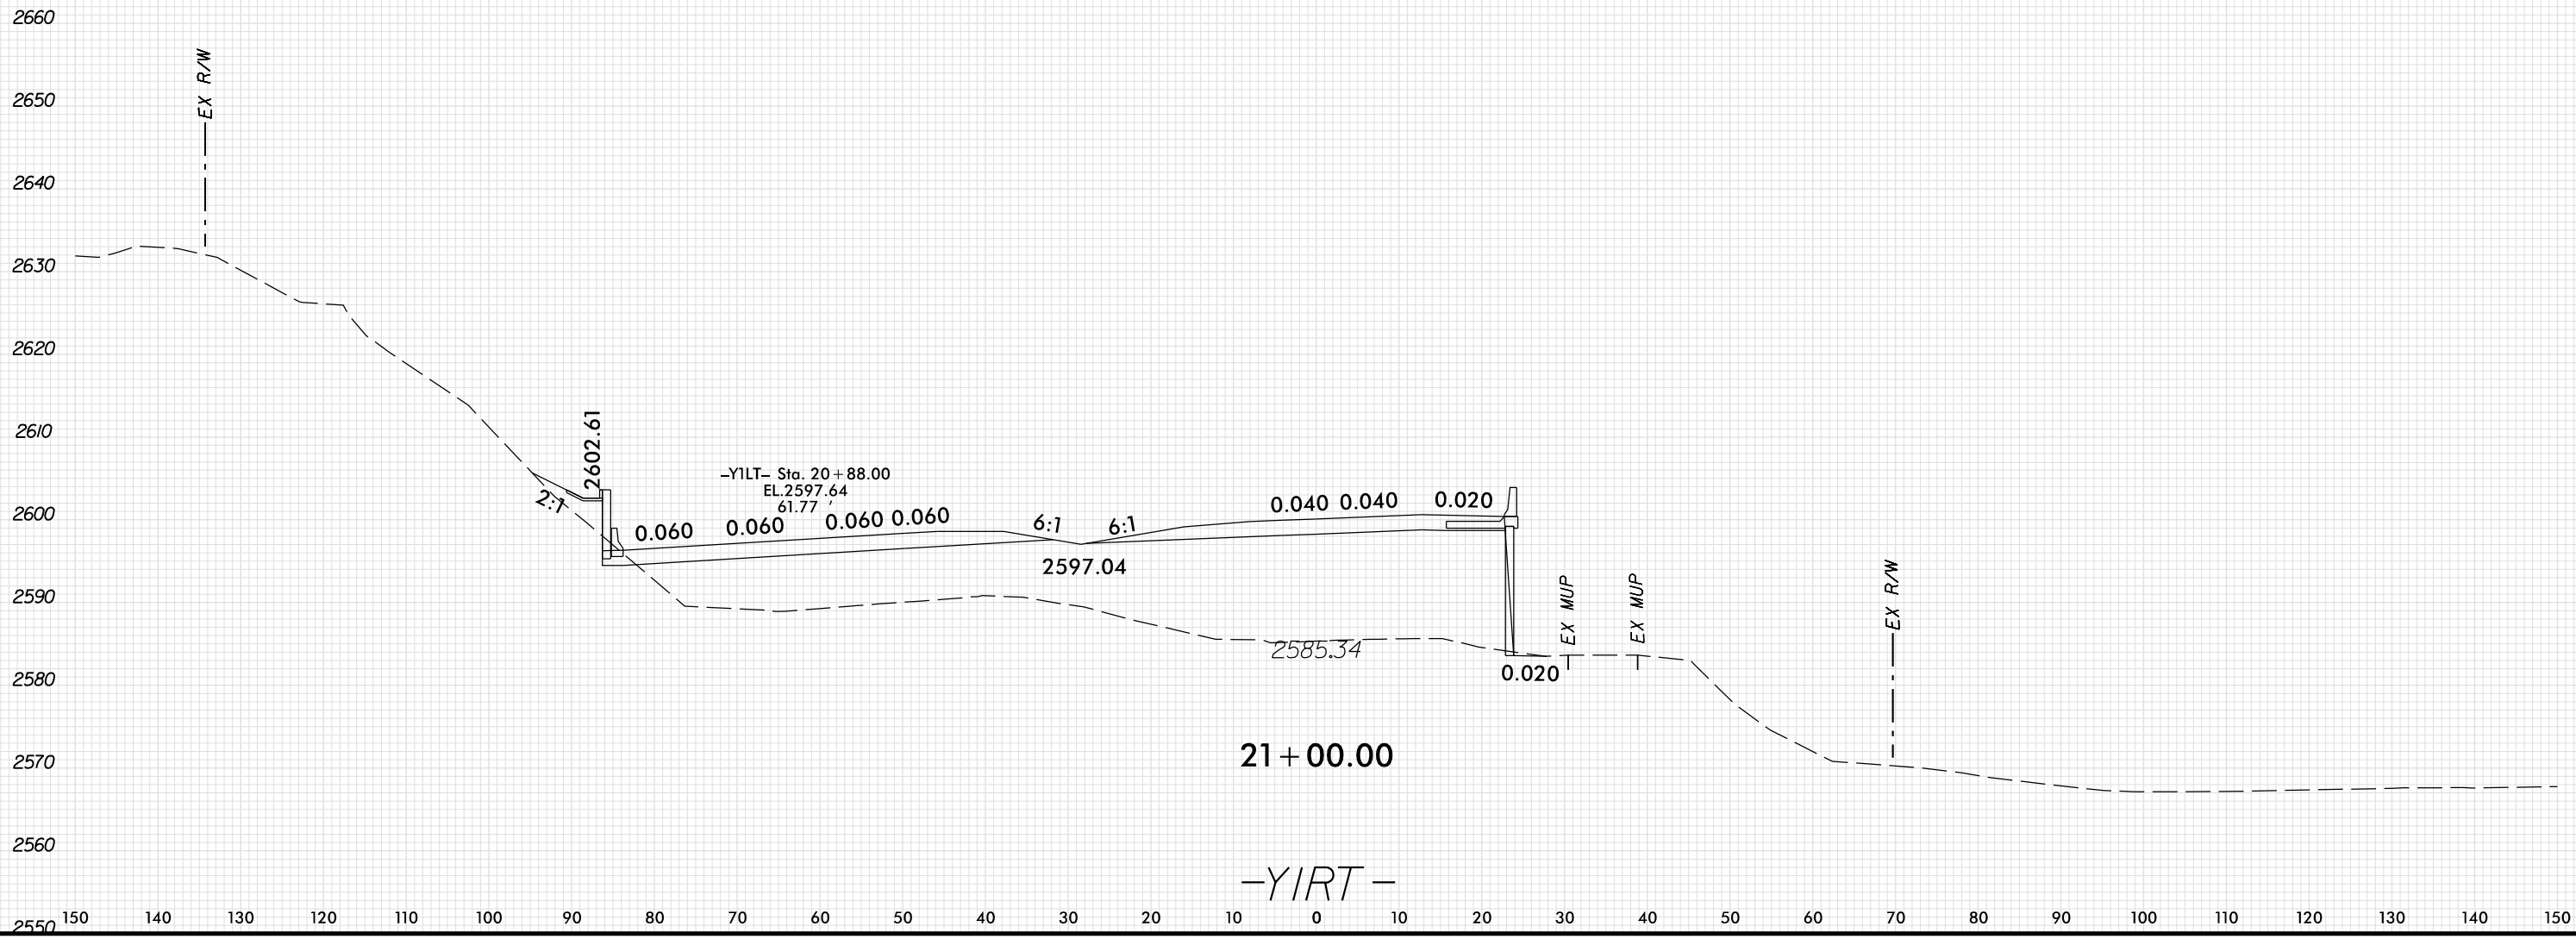

150 140 130 120 110 100 90 80 70 60 50 40 30 20 10 0 10 20 30 40 50 60 70 80 90 100 110 120 130 140 150

PLOT DRIVER: NCD01...pdf\_color\_eng\_100.plt  
USER: HBARE  
DATE: 1/13/2022  
TIME: 12:57:58 PM  
FILE: \