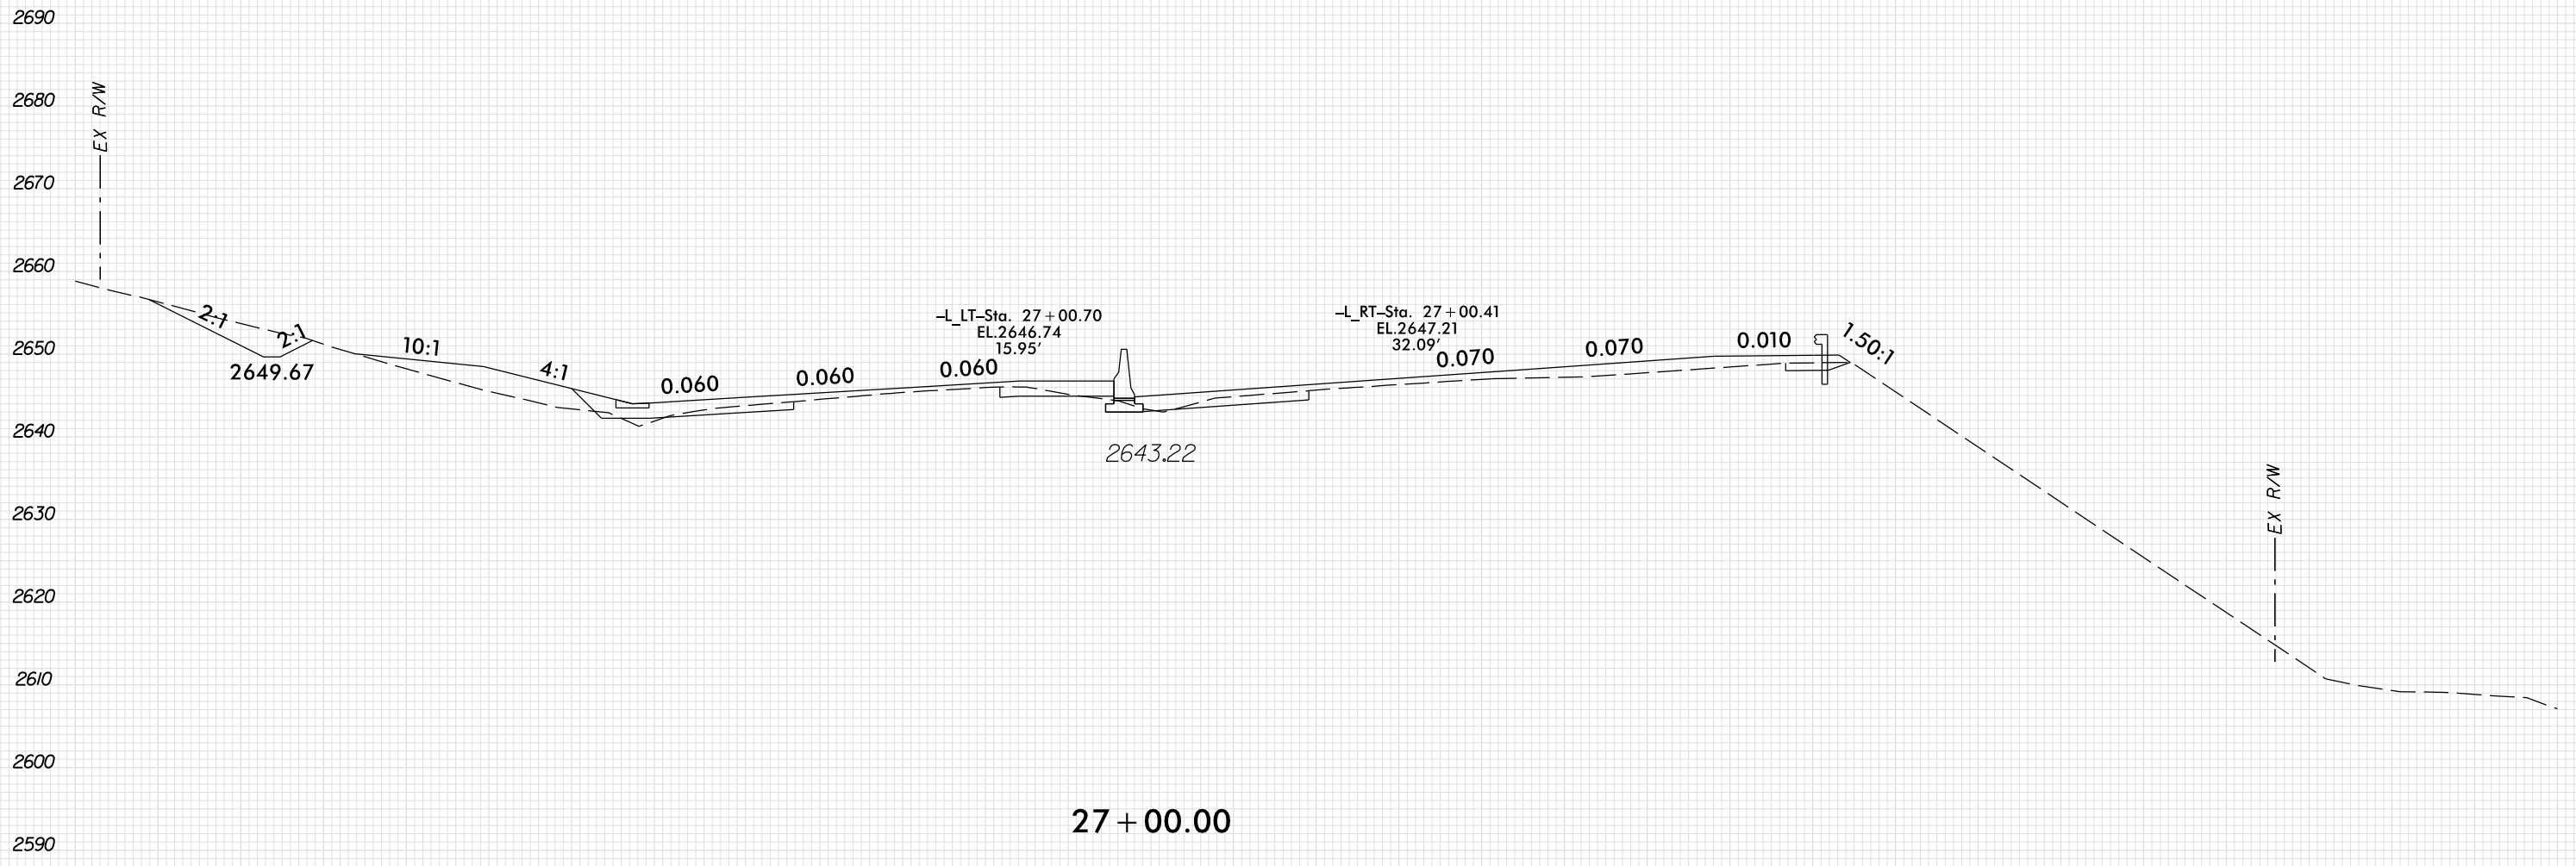

130 120 110 100 90 80 70 60 50 40 30 20 10 0 10 20 30 40 50 60 70 80 90 100 110 120 130 140 150 160 170

27 + 00.00

PLOT DRIVER: NCD01... PENTABLE: xpl_en_v8.tbl
USER: HBARE DATE: 1/13/2022 TIME: 12:57:34 PM
FILE: \