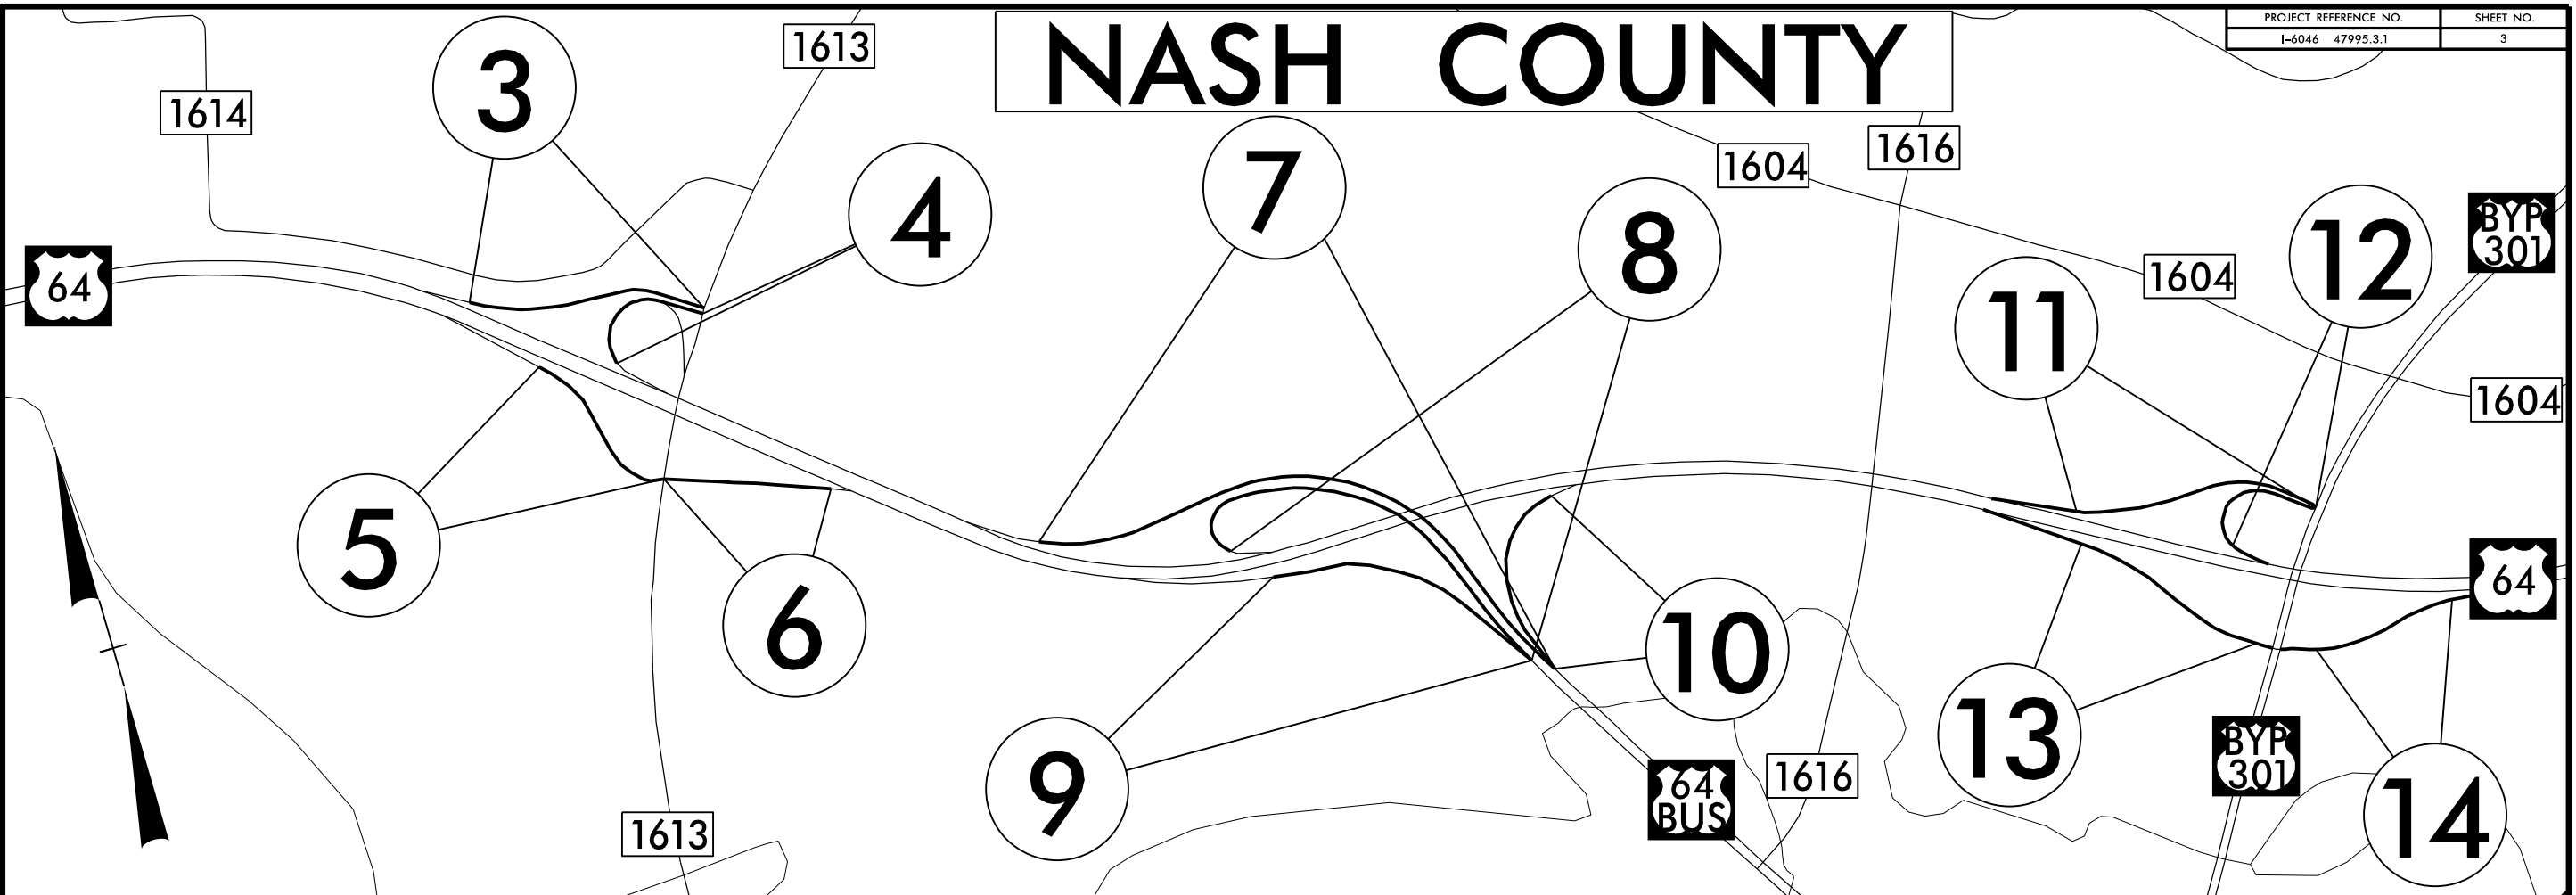

NASH COUNTY

NASH COUNTY

EDGECOMBE COUNTY

REVISIONS

03-MAR-2022 10:27
S:\DDC\1404\14046_DDC4_MAPS_PRINT_2.dgn
SSSUSER\NAMESSS

DDC4