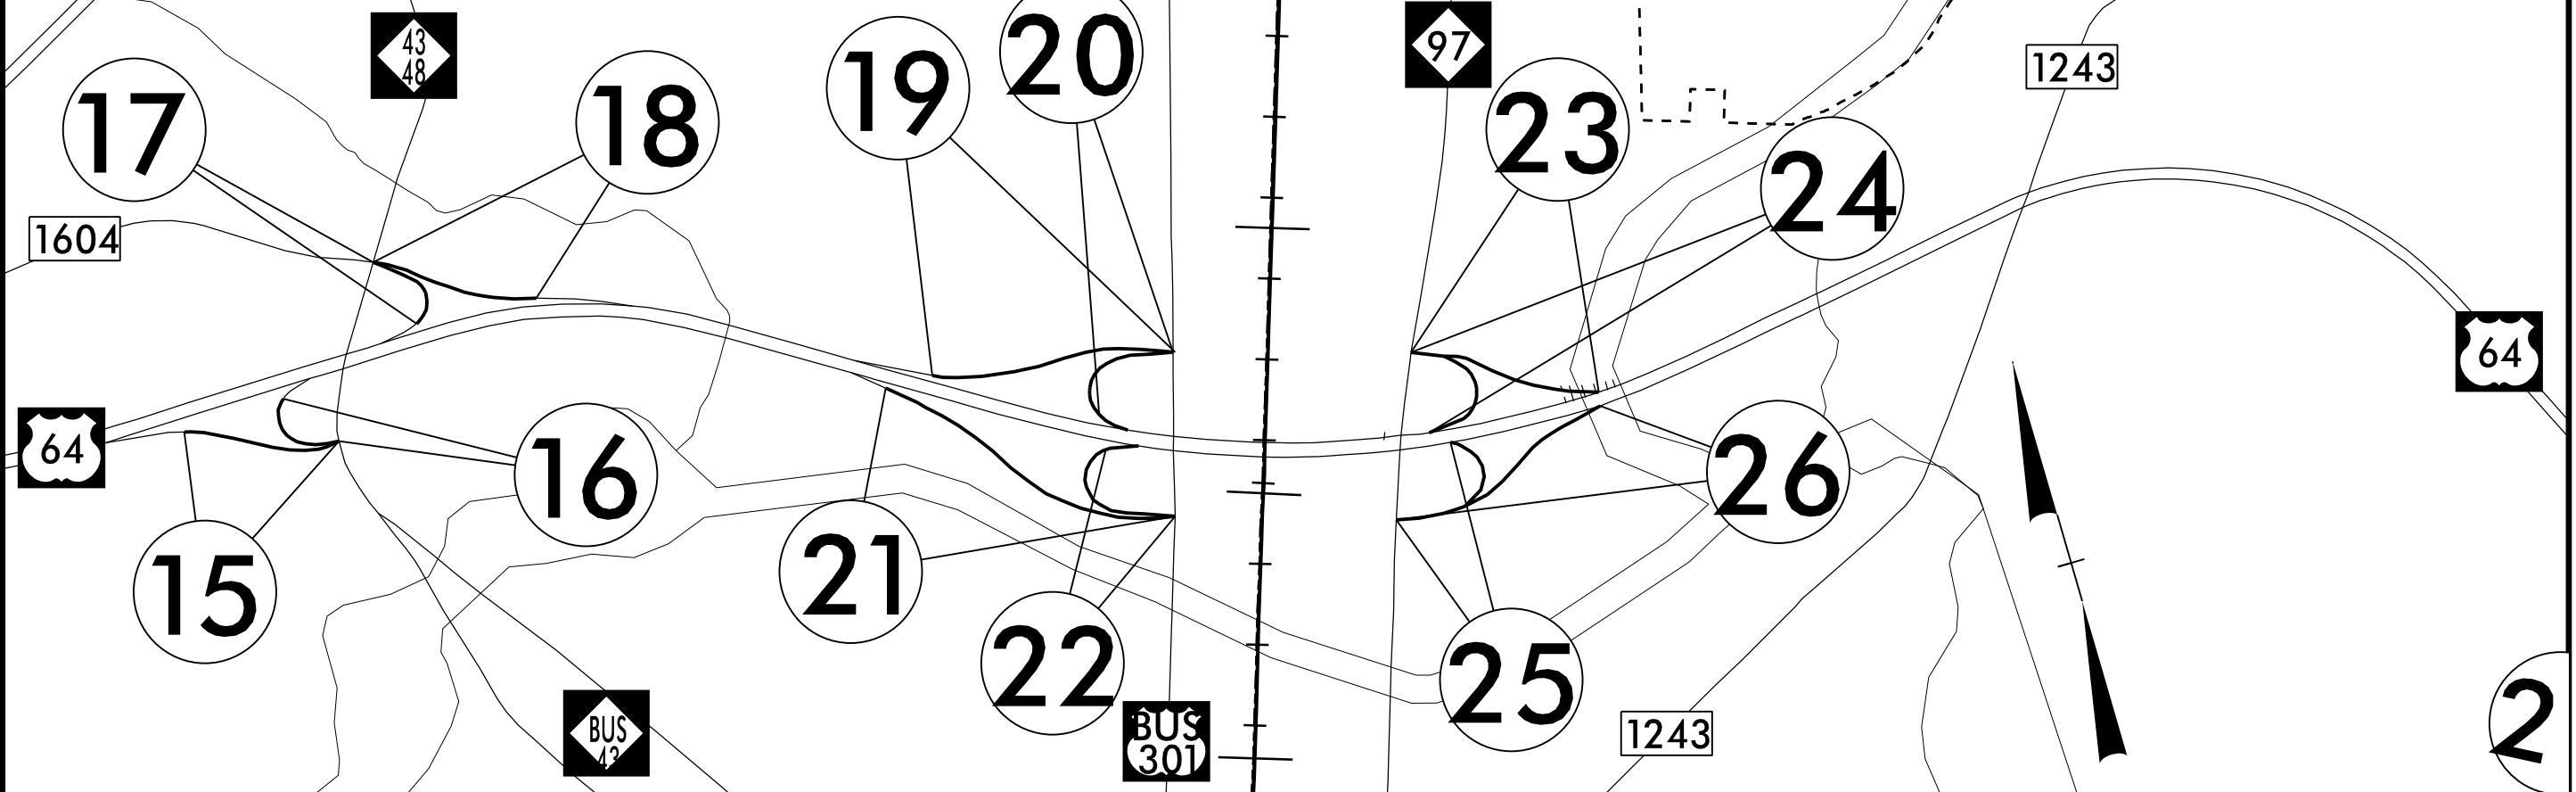

NASH COUNTY

NASH COUNTY

EDGECOMBE COUNTY

REVISIONS

03-MAR-2022 10:27
S:\DDC\1404\14046_DDC4_MAPS_PRINT_2.dgn
SSSUSER\NAMESSS

DDC4