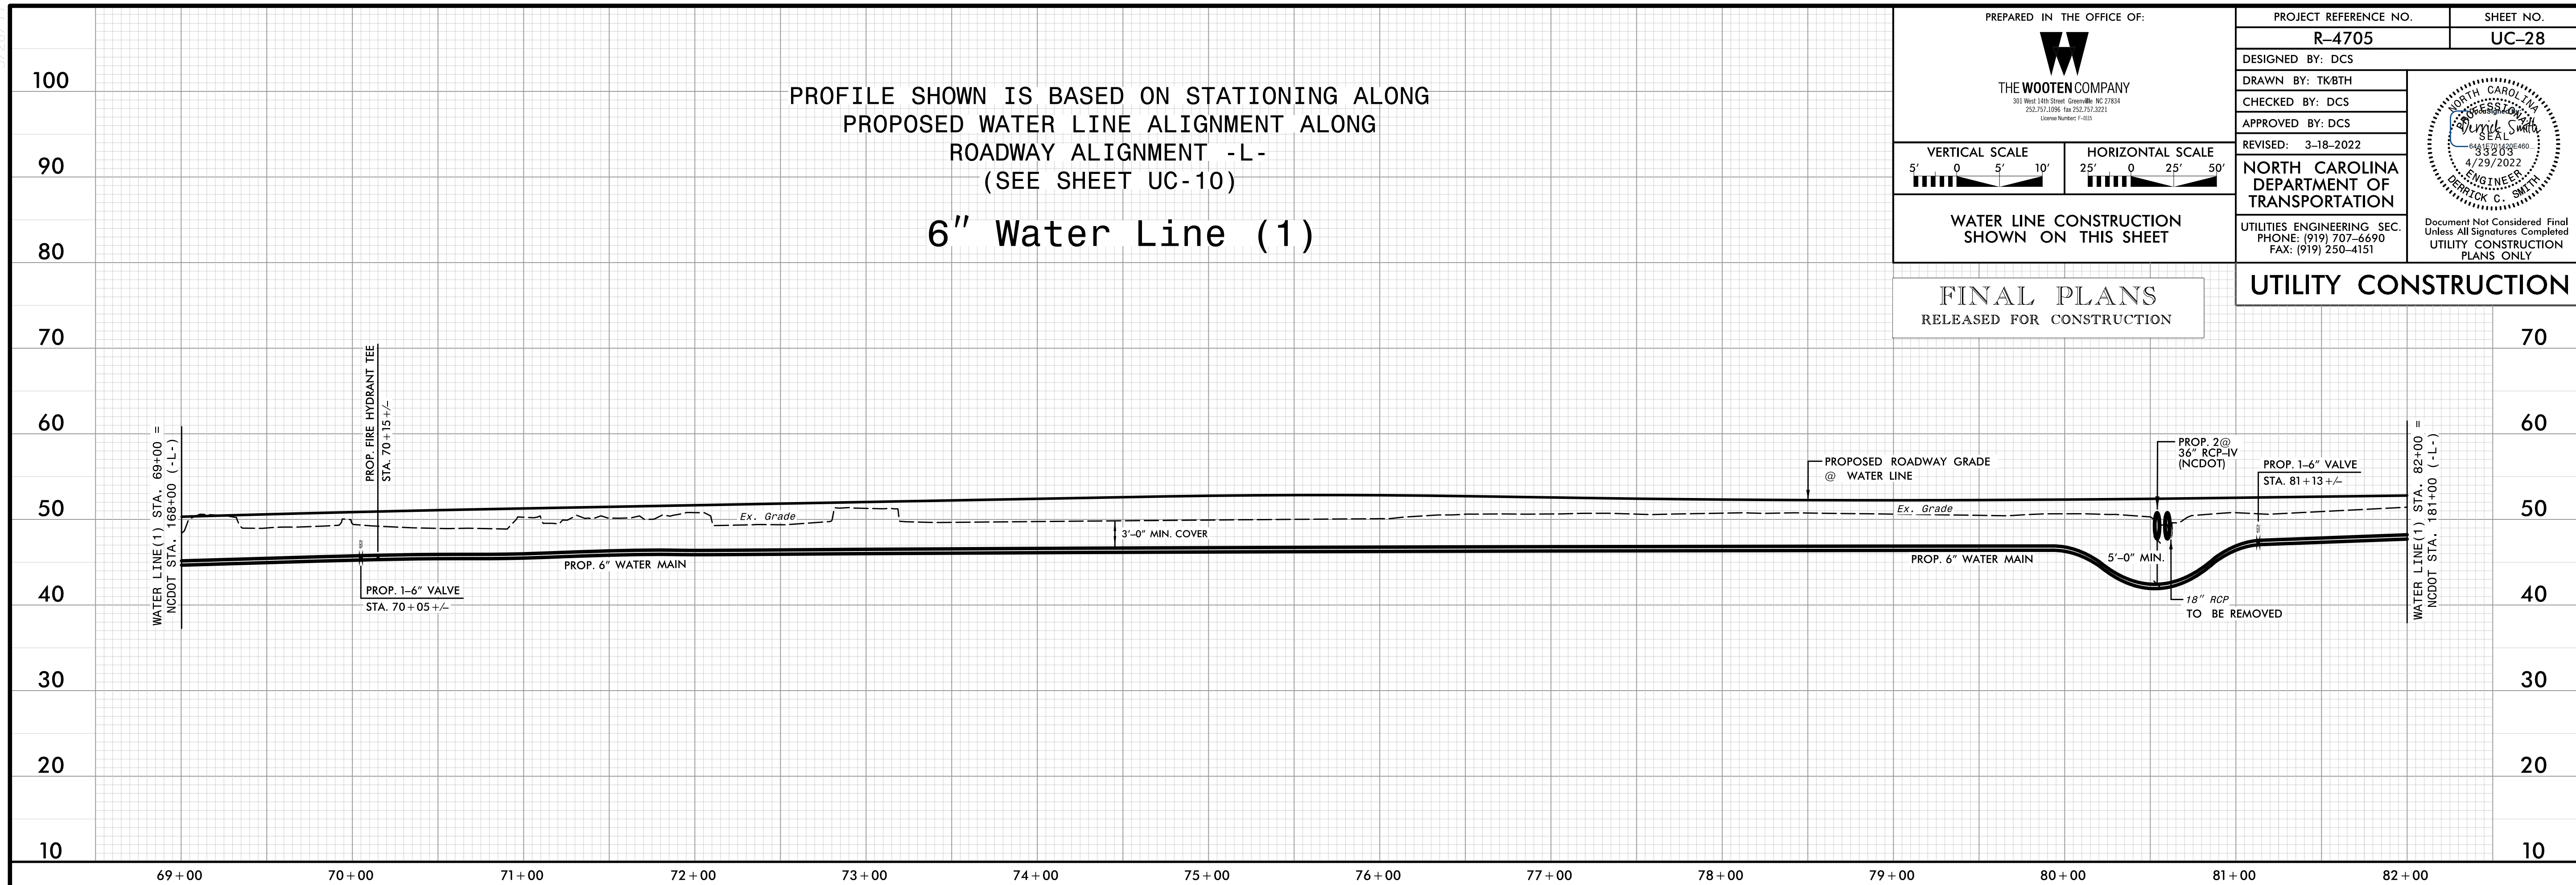

PREPARED IN THE OFFICE OF:

THE WOOTEN COMPANY
303 West 14th Street, Greensboro, NC 27404
252.732.1000 Fax: 252.732.1021
License Number: 1-013

PROJECT REFERENCE NO.	R-4705	SHEET NO.	UC-28
DESIGNED BY:	DCS		
DRAWN BY:	TKBTH		
CHECKED BY:	DCS		
APPROVED BY:	DCS		
REVISED:	3-18-2022		
NORTH CAROLINA DEPARTMENT OF TRANSPORTATION			
UTILITIES ENGINEERING SEC.		Document Not Considered Final Unless All Signatures Completed	
PHONE: (919) 707-6690		UTILITY CONSTRUCTION PLANS ONLY	
FAX: (919) 250-4151			

PROFILE SHOWN IS BASED ON STATIONING ALONG
PROPOSED WATER LINE ALIGNMENT ALONG
ROADWAY ALIGNMENT -L-
(SEE SHEET UC-10)

6" Water Line (1)

WATER LINE CONSTRUCTION
SHOWN ON THIS SHEET

FINAL PLANS
RELEASED FOR CONSTRUCTION

UTILITY CONSTRUCTION