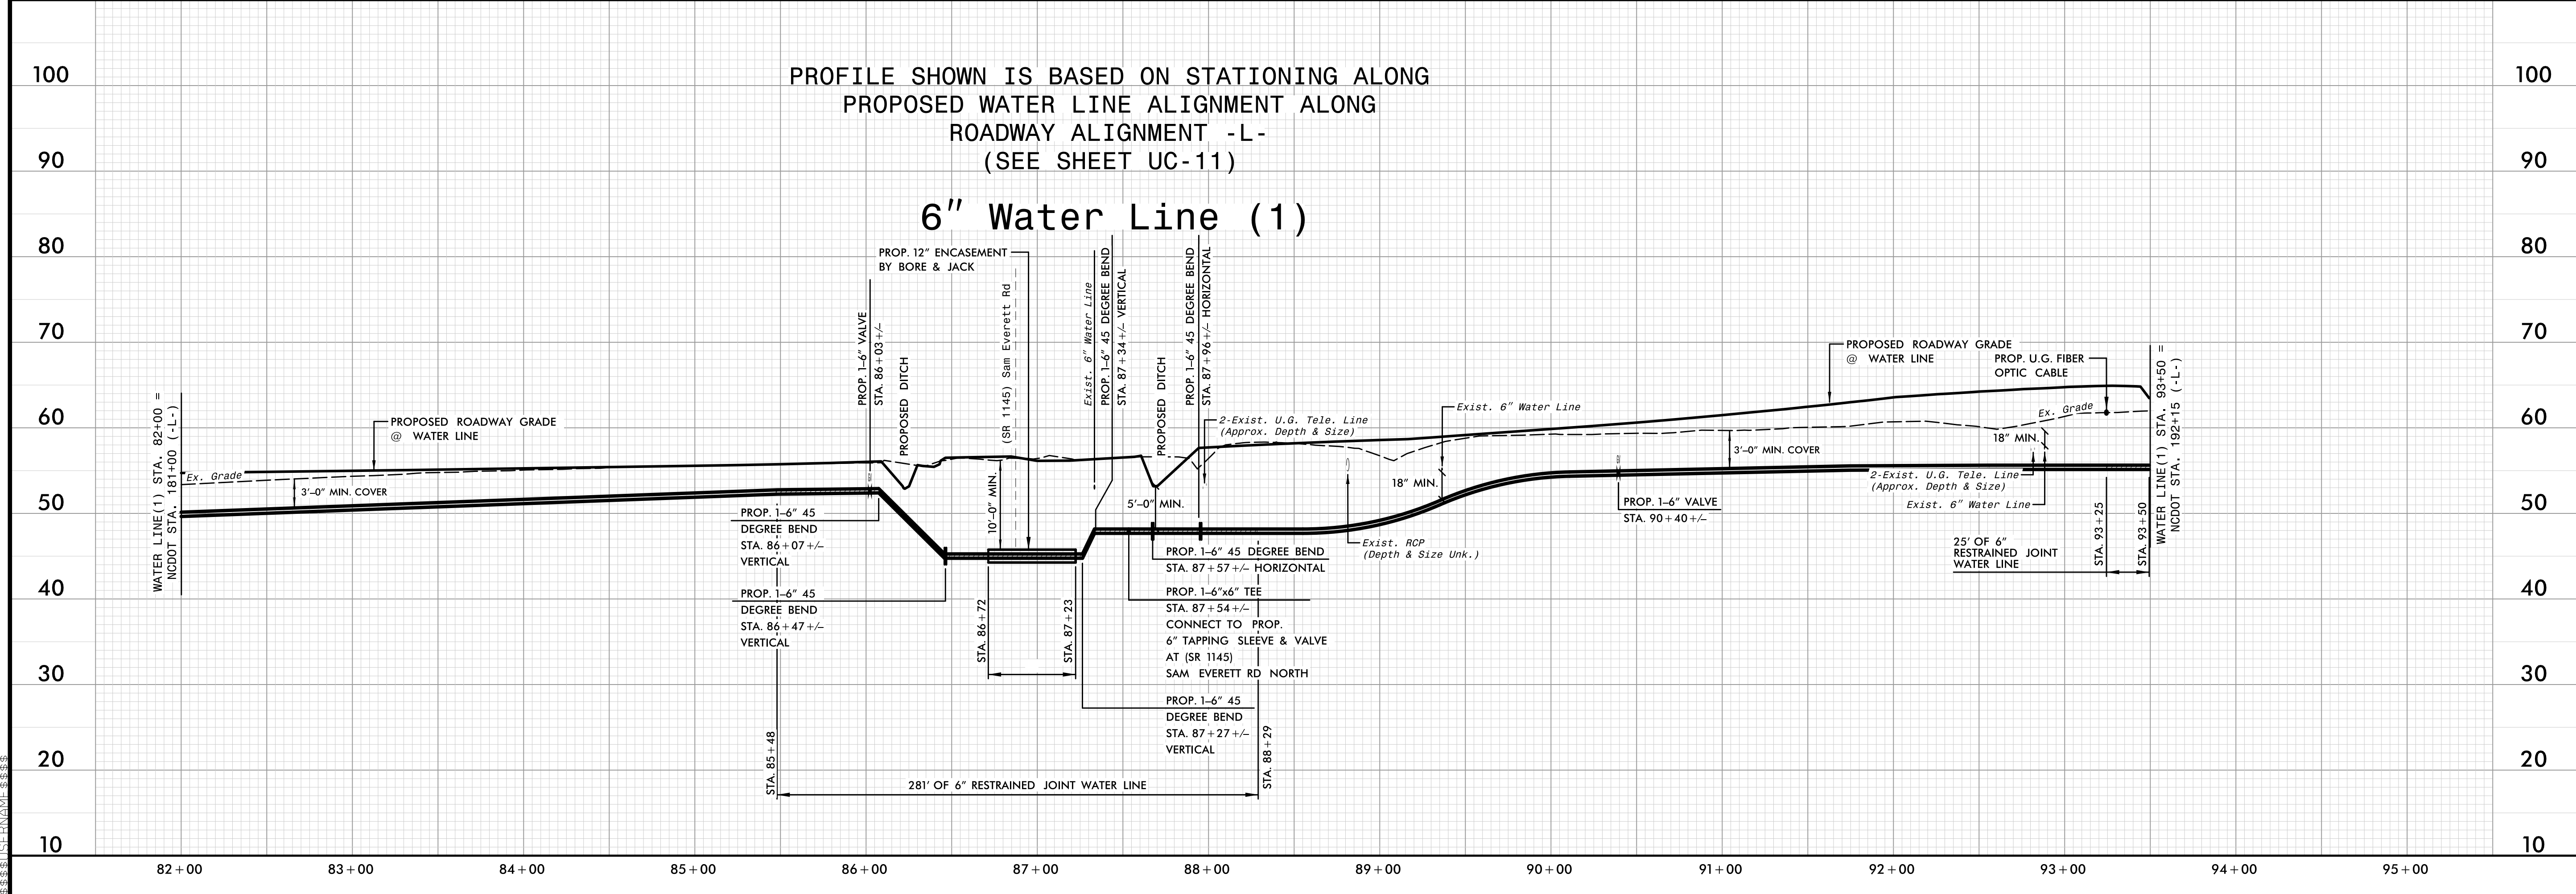

6" Water Line (1)