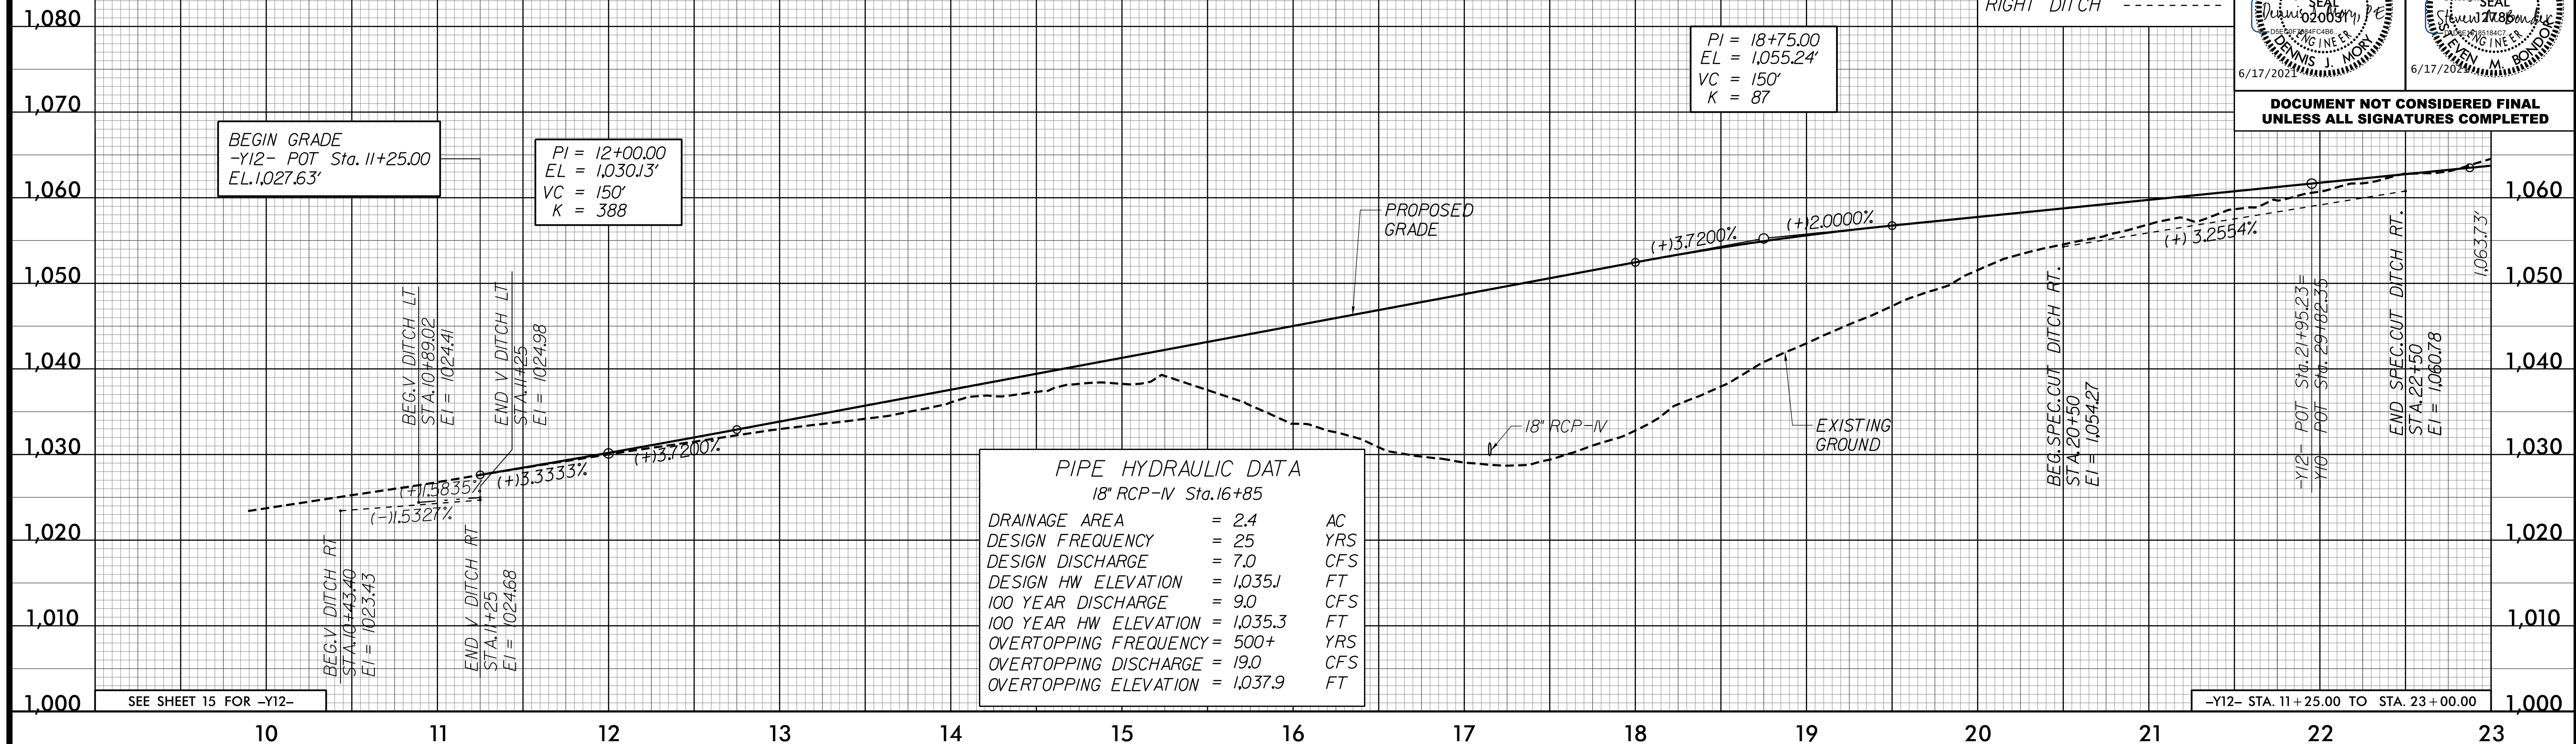

5/28/20

DITCH LEGEND  
LEFT DITCH - - - - -  
RIGHT DITCH - - - - -

DOCUMENT NOT CONSIDERED FINAL  
UNLESS ALL SIGNATURES COMPLETED

# -Y12-

4/24/2020 4:09:39 PM  
R-2233BB\_P01\_PFL80.DGN  
15:55:20