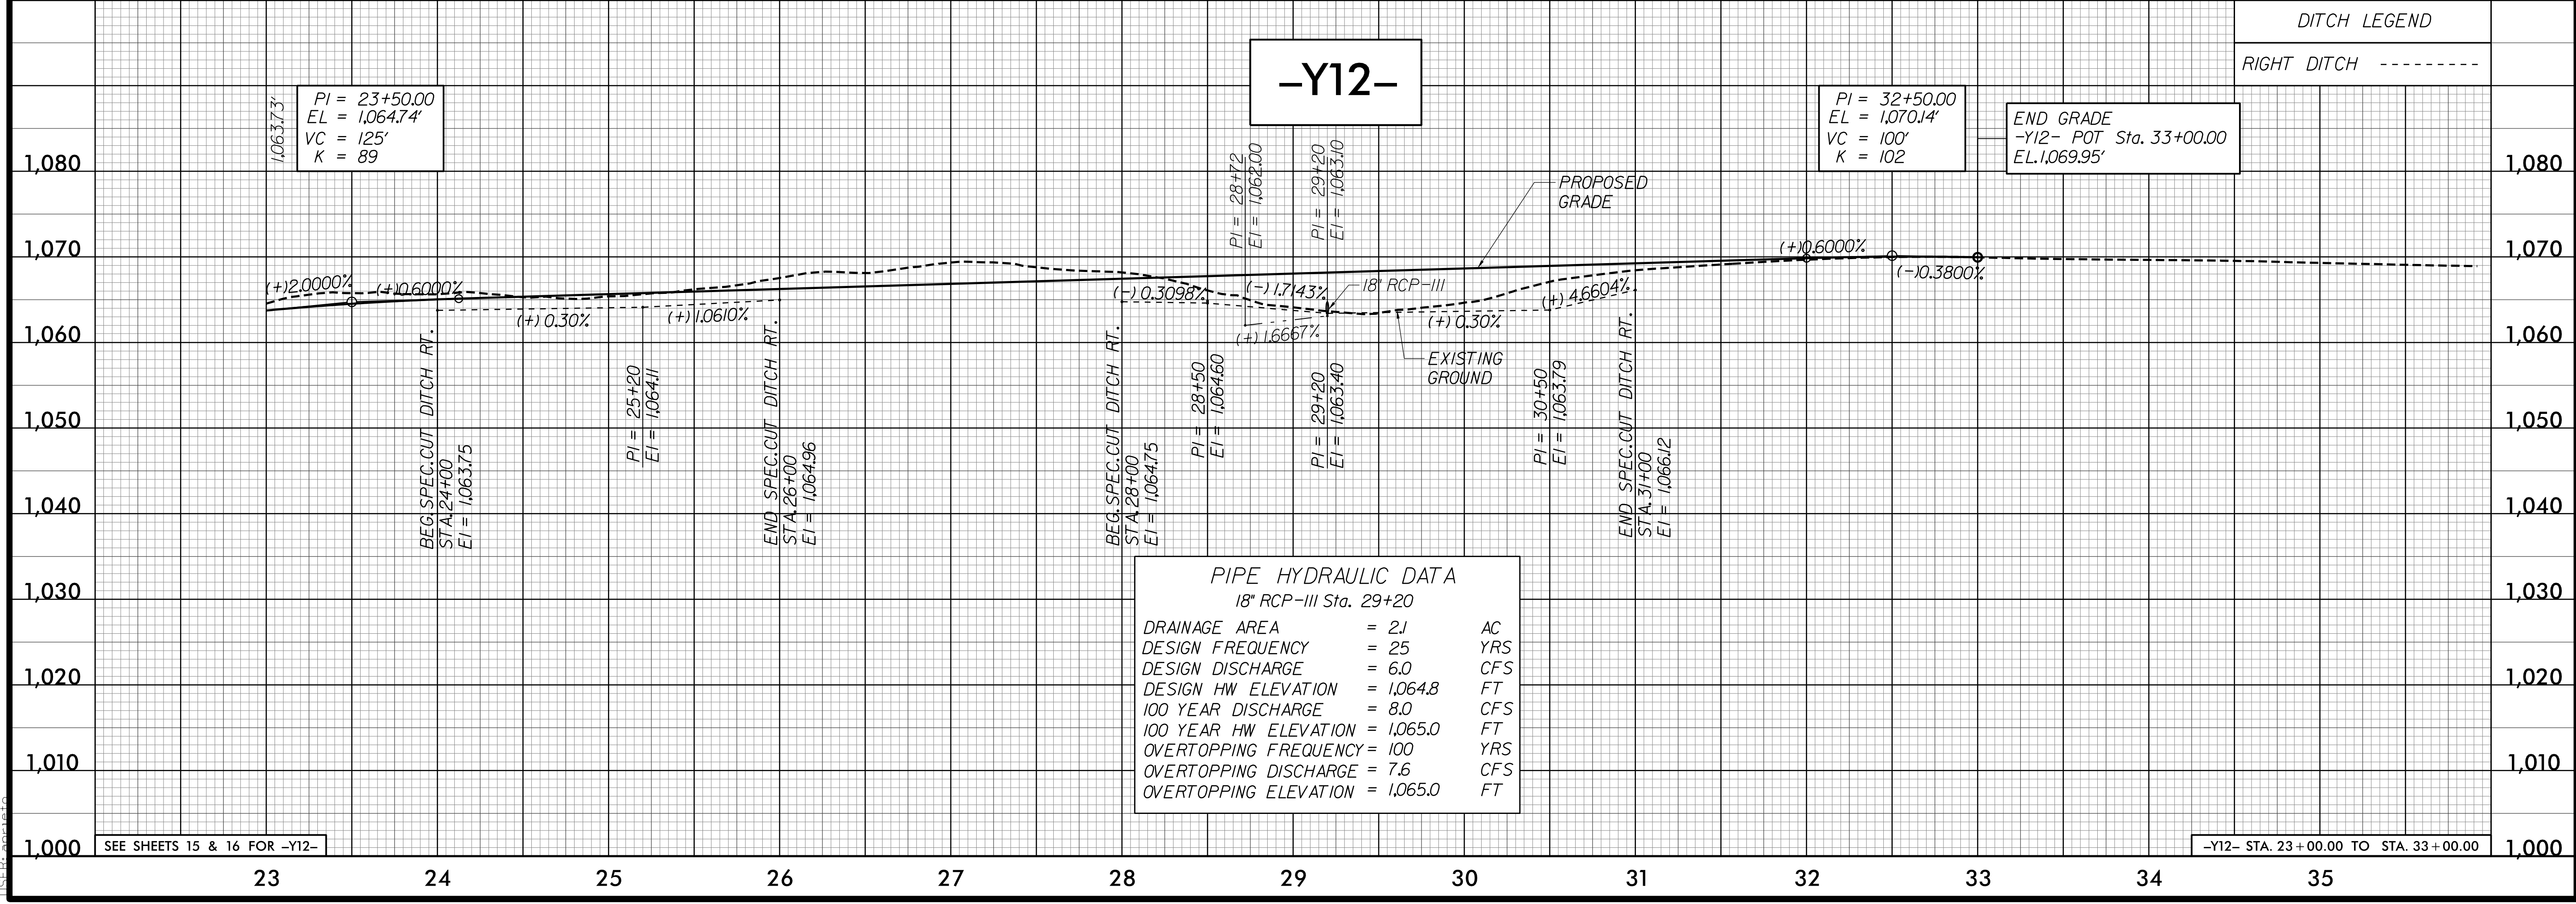

5/28/20

DITCH LEGEND  
LEFT DITCH - - - - -  
RIGHT DITCH - - - - -

DOCUMENT NOT CONSIDERED FINAL  
UNLESS ALL SIGNATURES COMPLETED

# -Y12-

4/24/2020 4:09:39 PM  
R-2233BB\_P01\_PFL80.DGN  
15:55:20