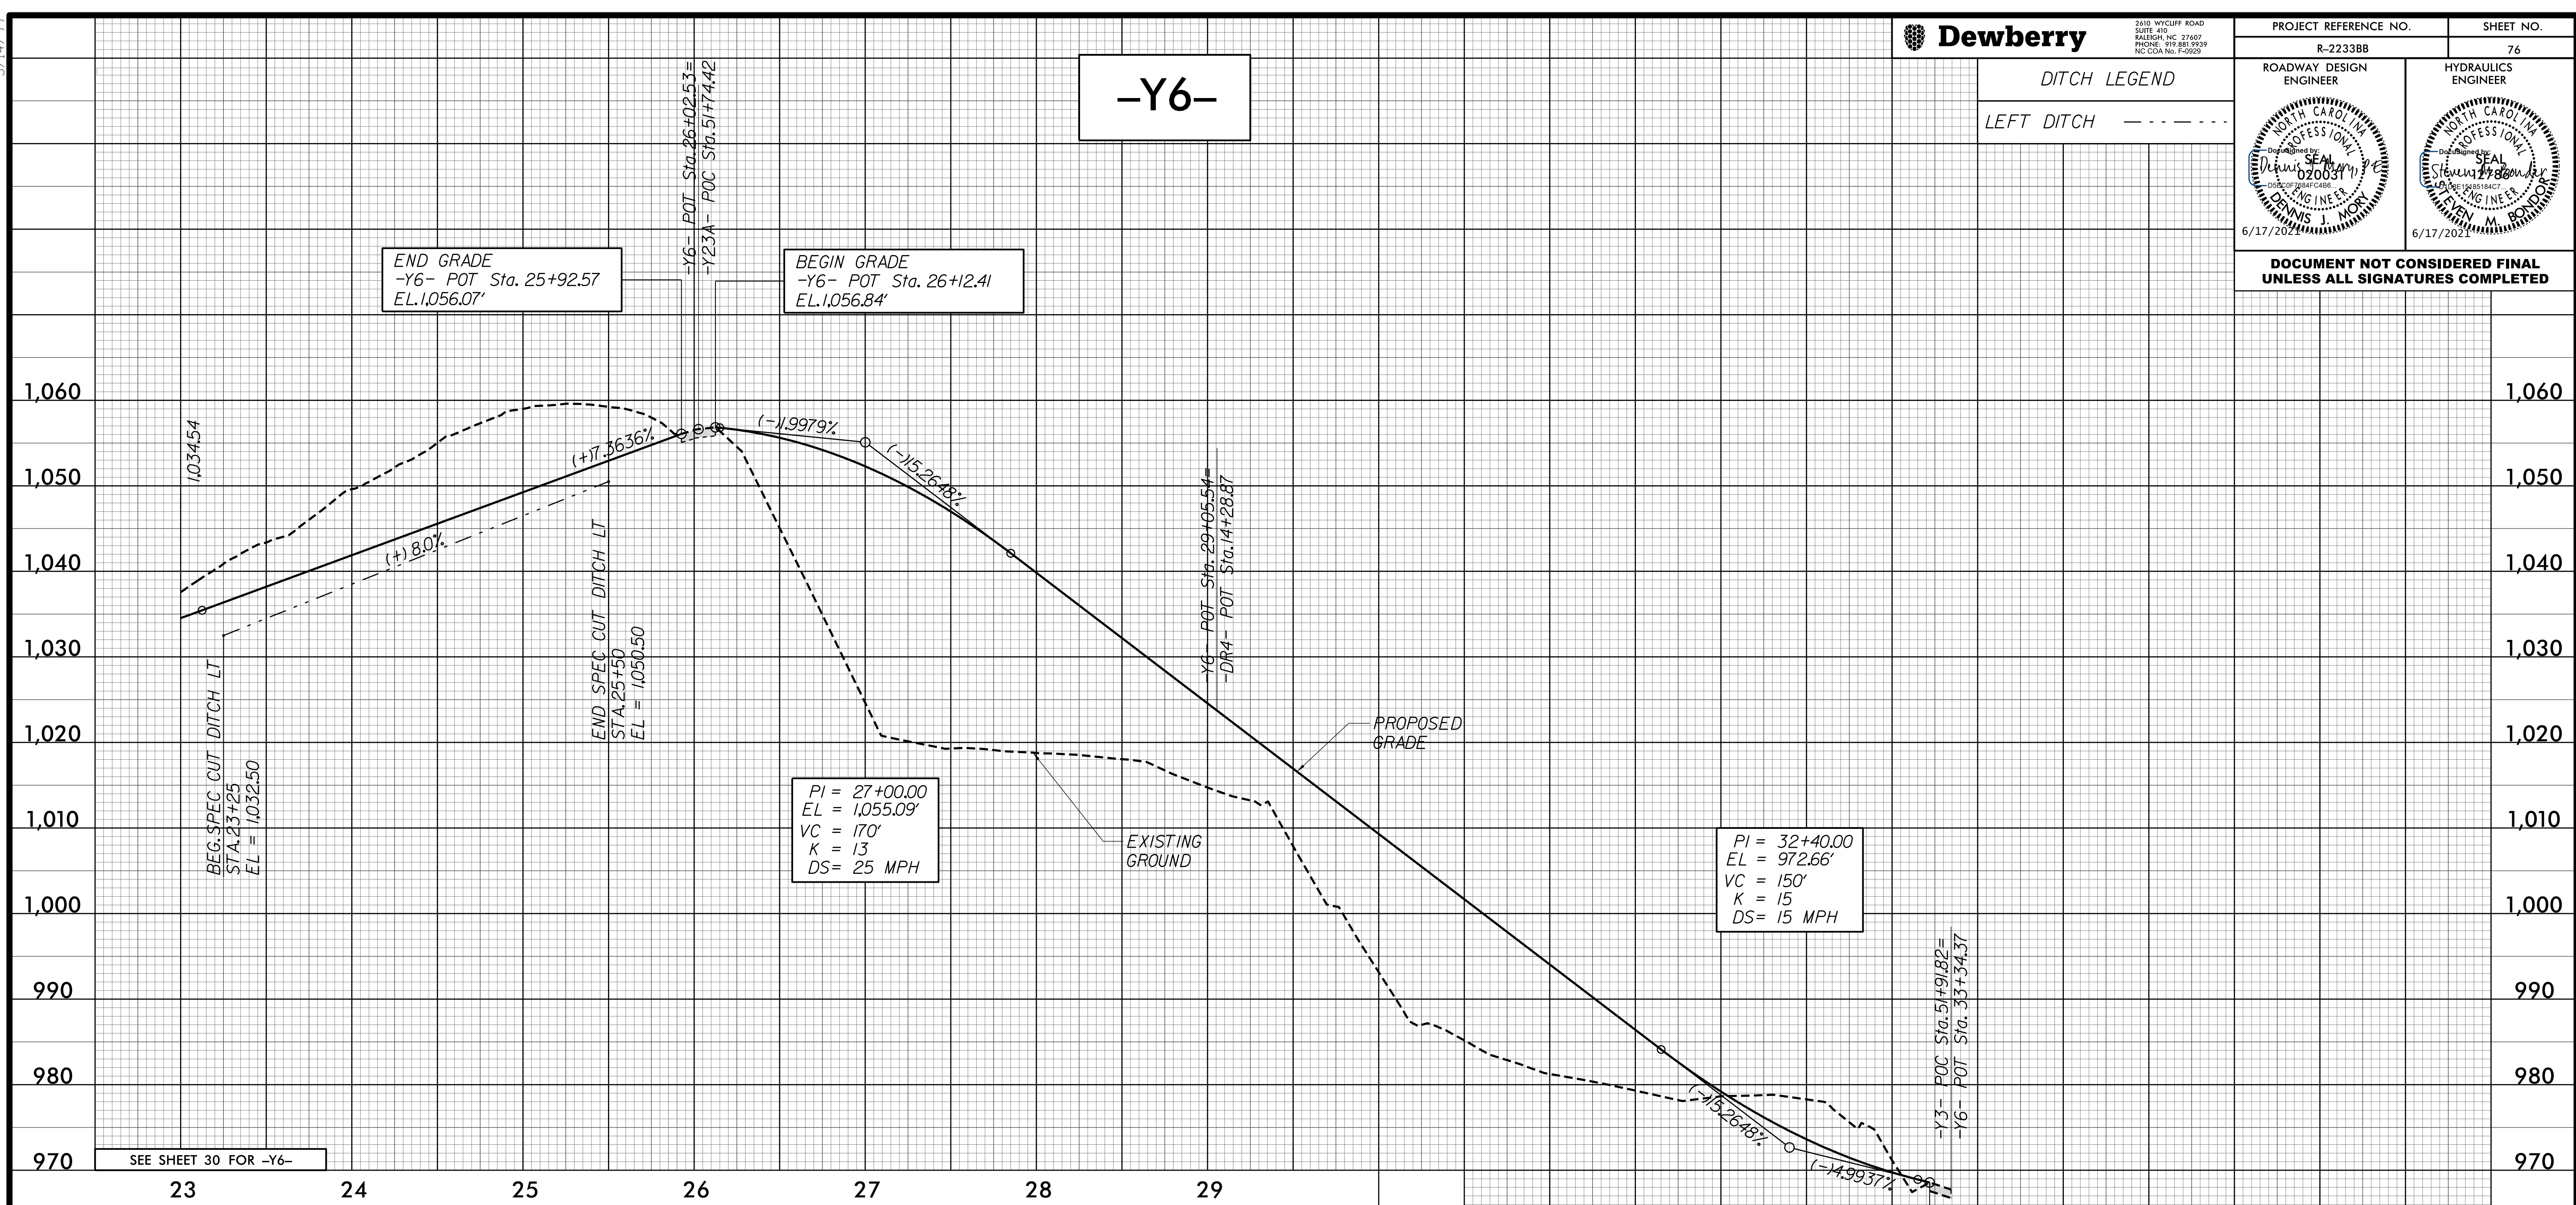

5/14/19

DITCH LEGEND
LEFT DITCH - - - - -

DOCUMENT NOT CONSIDERED FINAL
UNLESS ALL SIGNATURES COMPLETED

-Y6-

-DR4-

4/24/2020 4:09:07 PM
R-2233BB P01_PEL 76.DGN
USER: dmorin