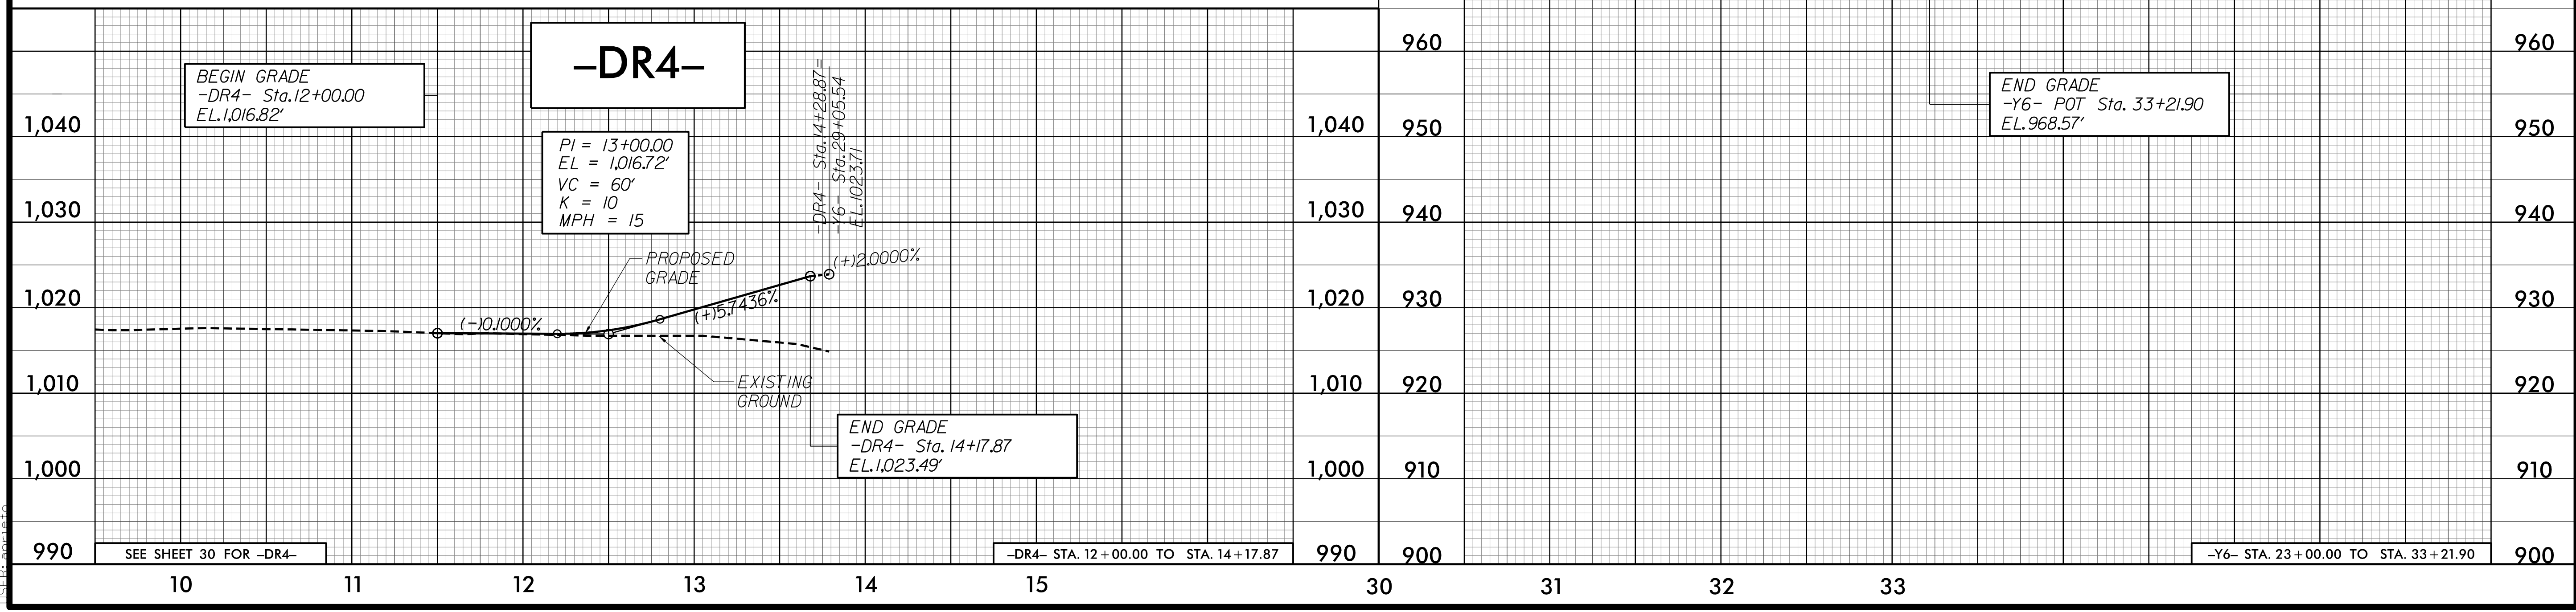

5/14/19

DITCH LEGEND
LEFT DITCH - - - - -

DOCUMENT NOT CONSIDERED FINAL
UNLESS ALL SIGNATURES COMPLETED

-Y6-

-DR4-

4/24/2020 4:09:07 PM
R-2233BB P01_PEL 76.DGN
USER: dmorin