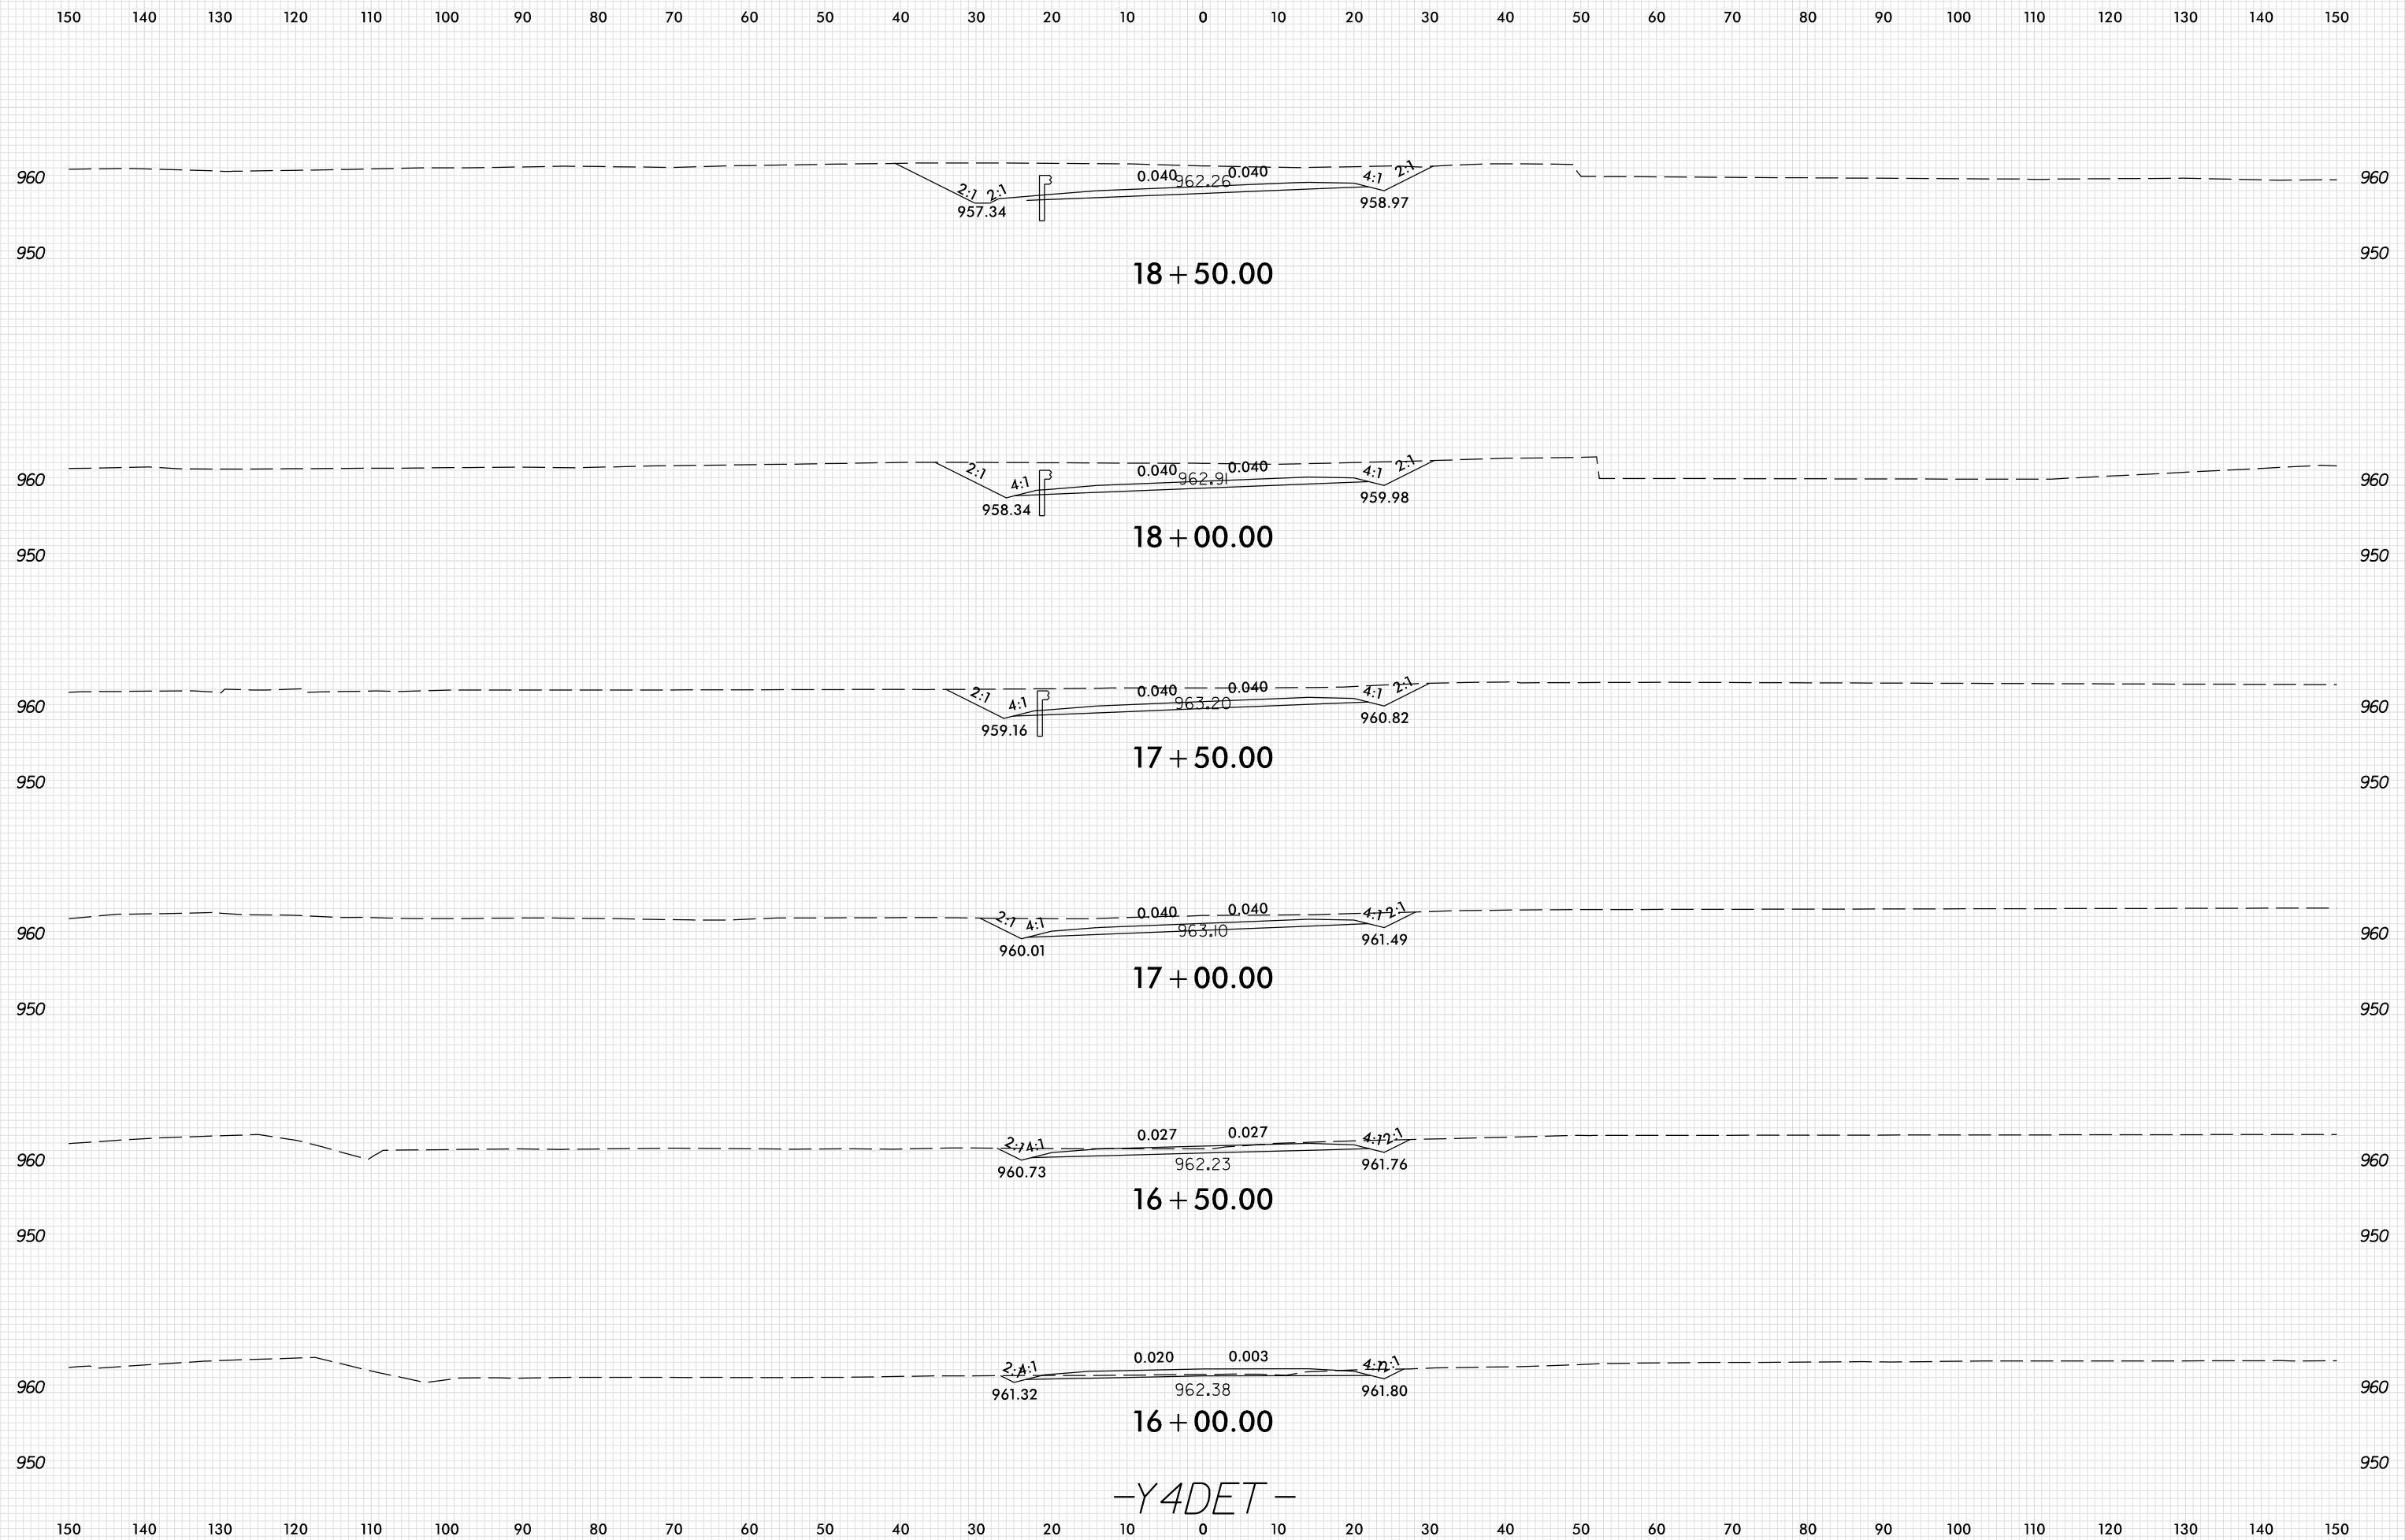

8/23/99

-Y4DET-

PLOT DRIVER: NCDOT_pdf_color_eng_100.plt
 USER: SPEREIRA
 DATE: 6/10/2021
 TIME: 2:30:47 PM
 FILE: \