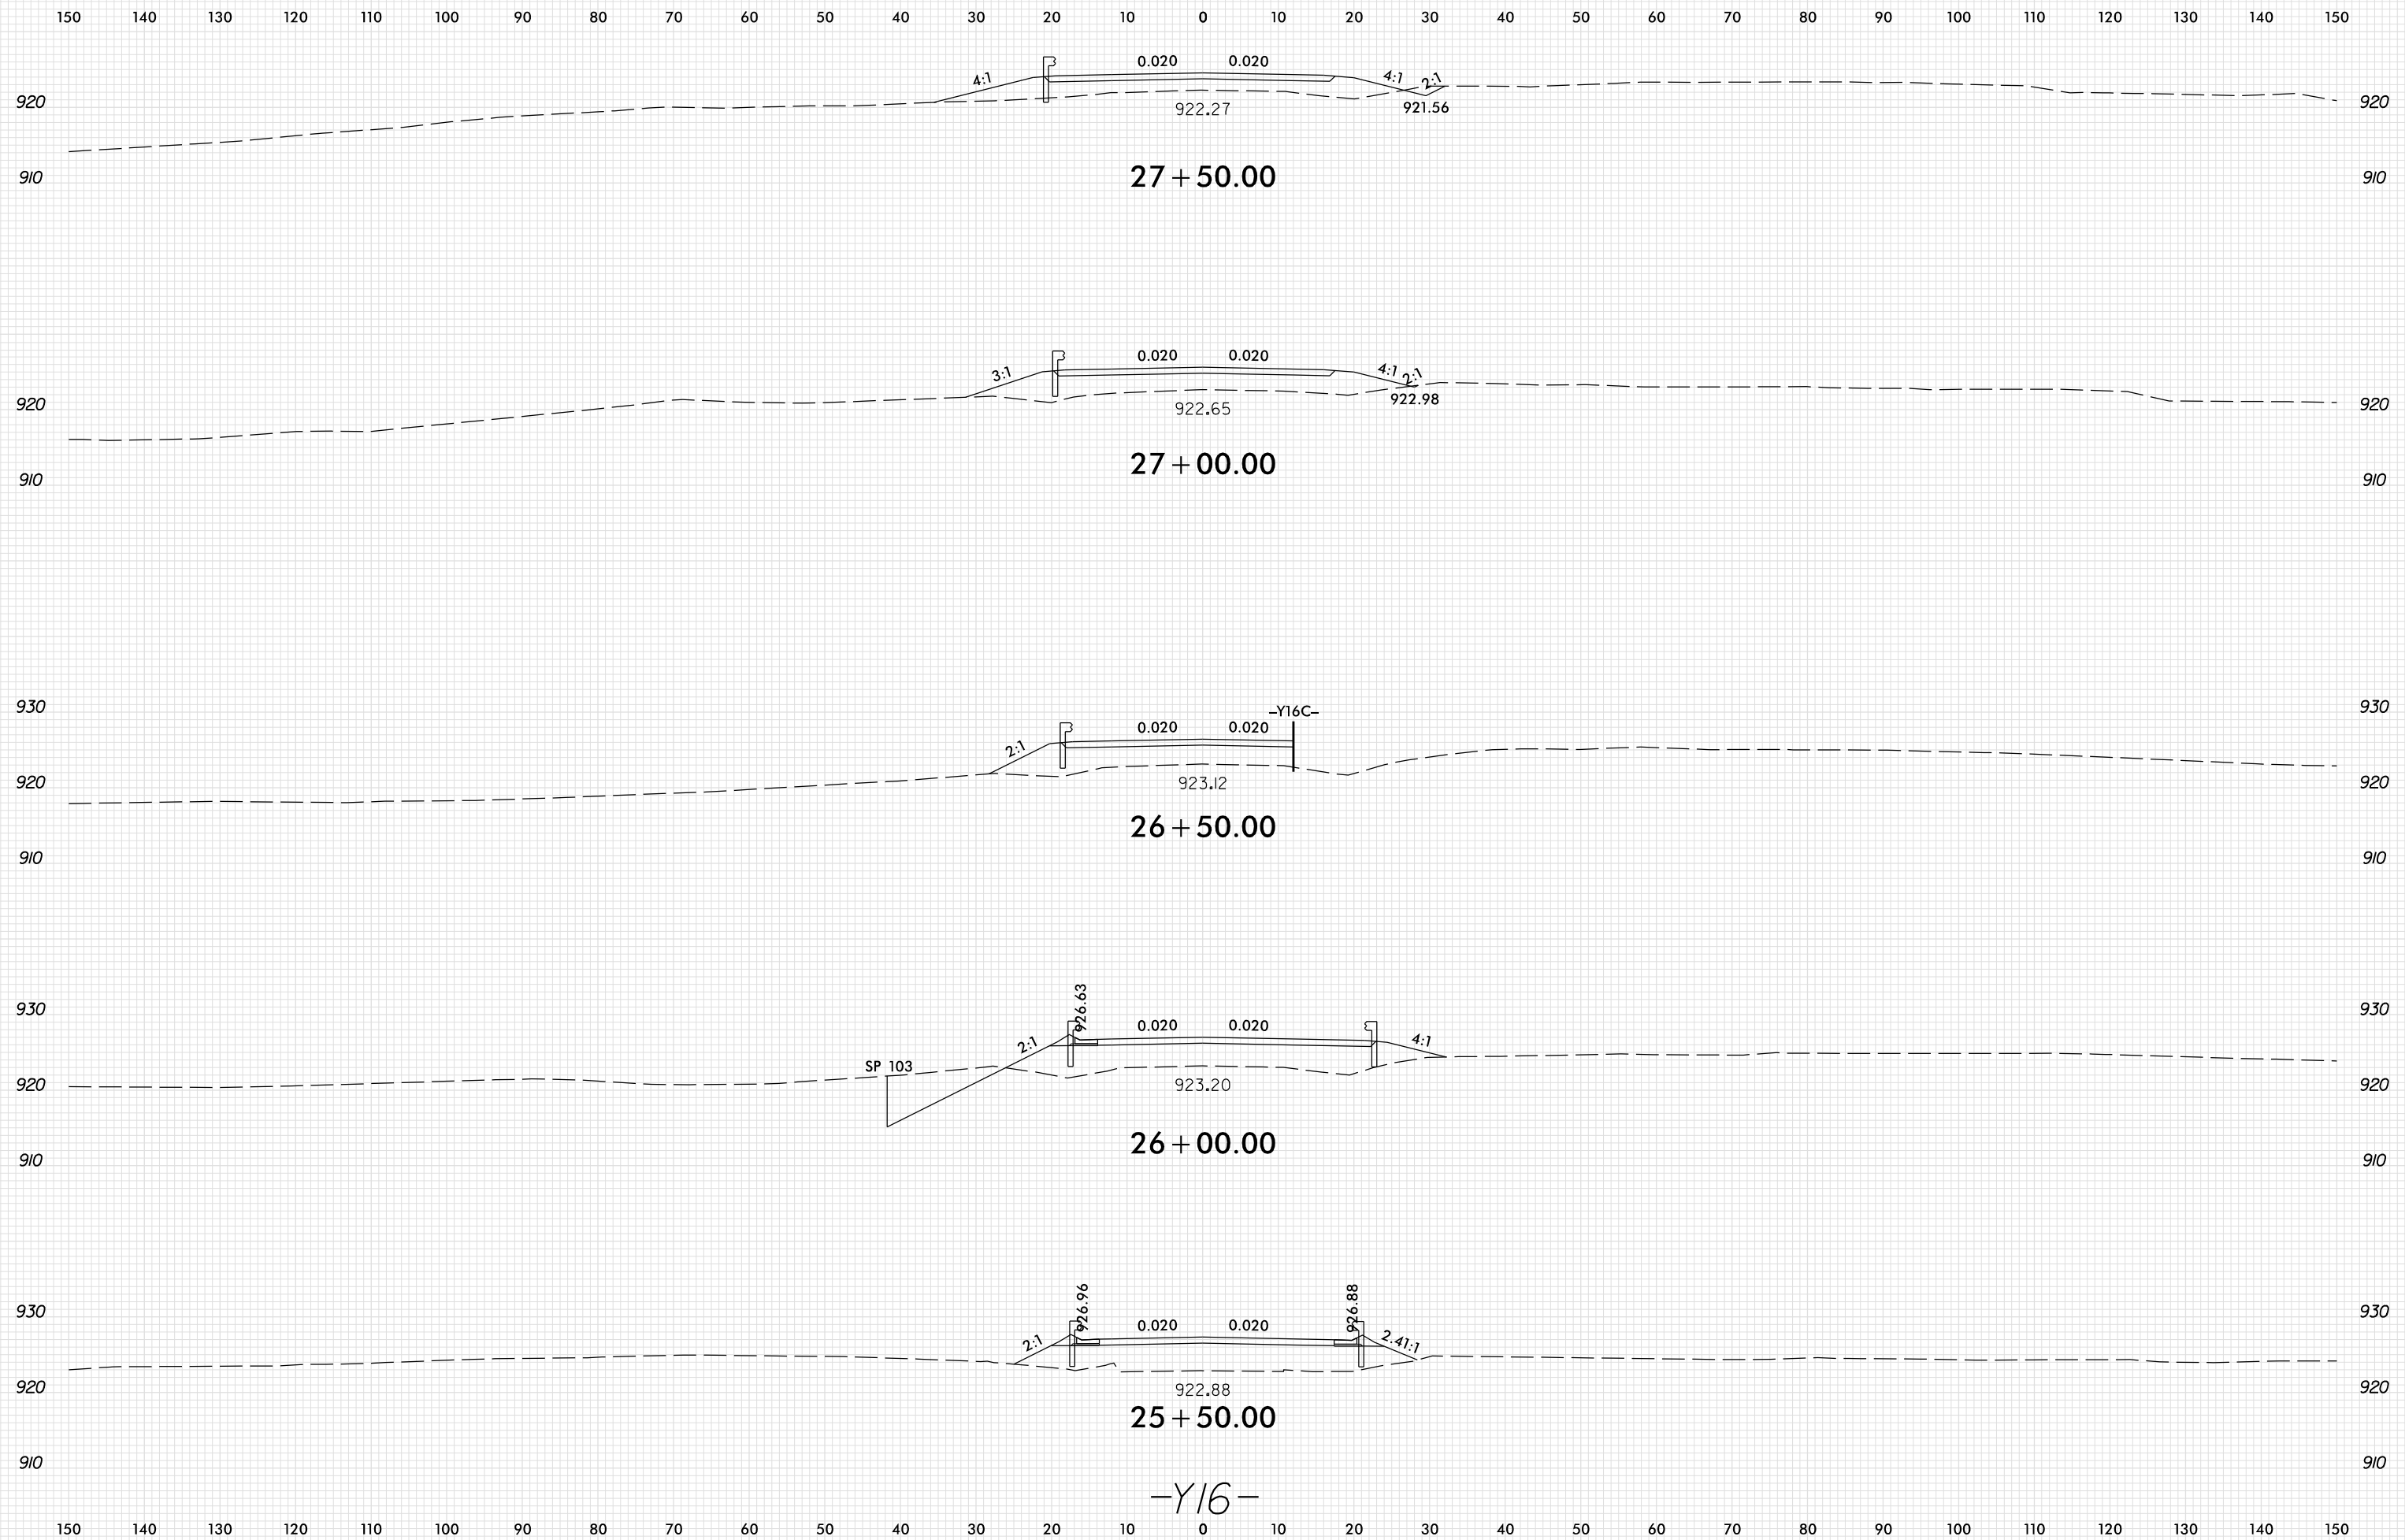

8/23/99

PLOT DRIVER: NCD01\_pdf\_color\_eng\_100.plt  
 USER: SPEREIRA  
 DATE: 6/10/2021  
 TIME: 2:30:07 PM  
 FILE: \