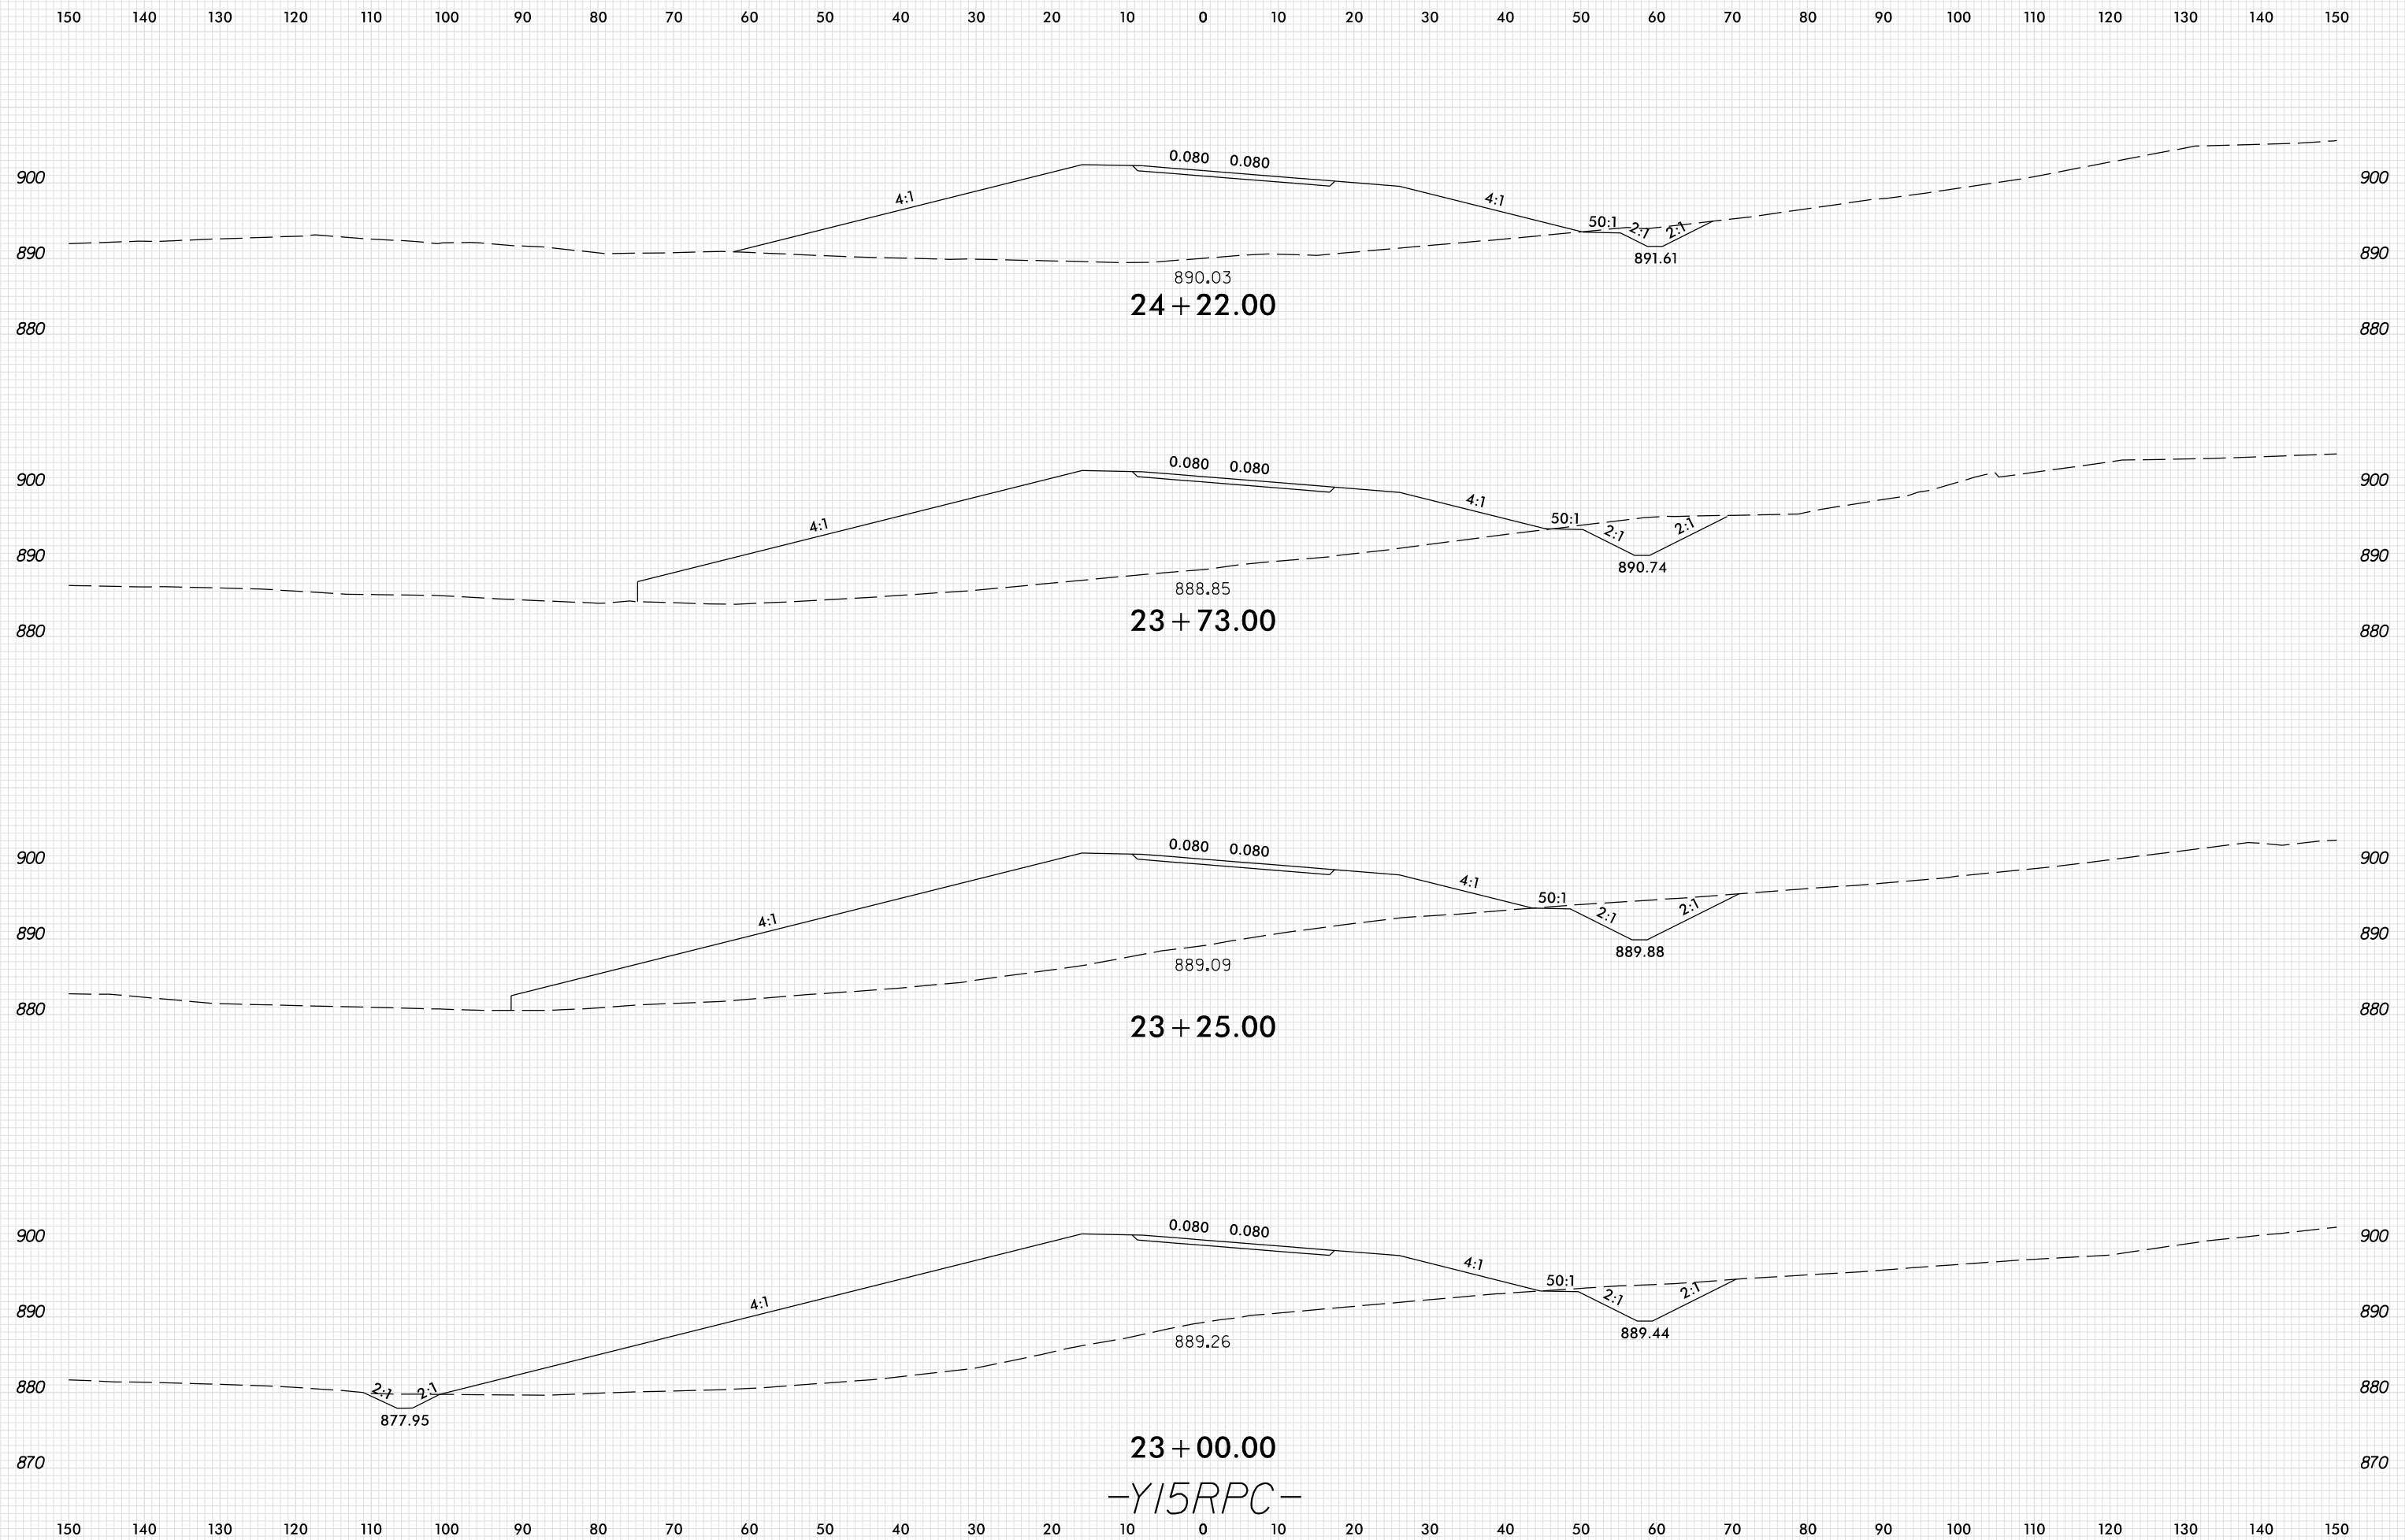

8/23/99

PLOT DRIVER: NCDOT_pdf_color_eng_100.plt
 USER: SPEREIRA
 DATE: 6/10/2021
 TIME: 2:28:56 PM
 FILE: \

23+00.00
 -Y15RPC-