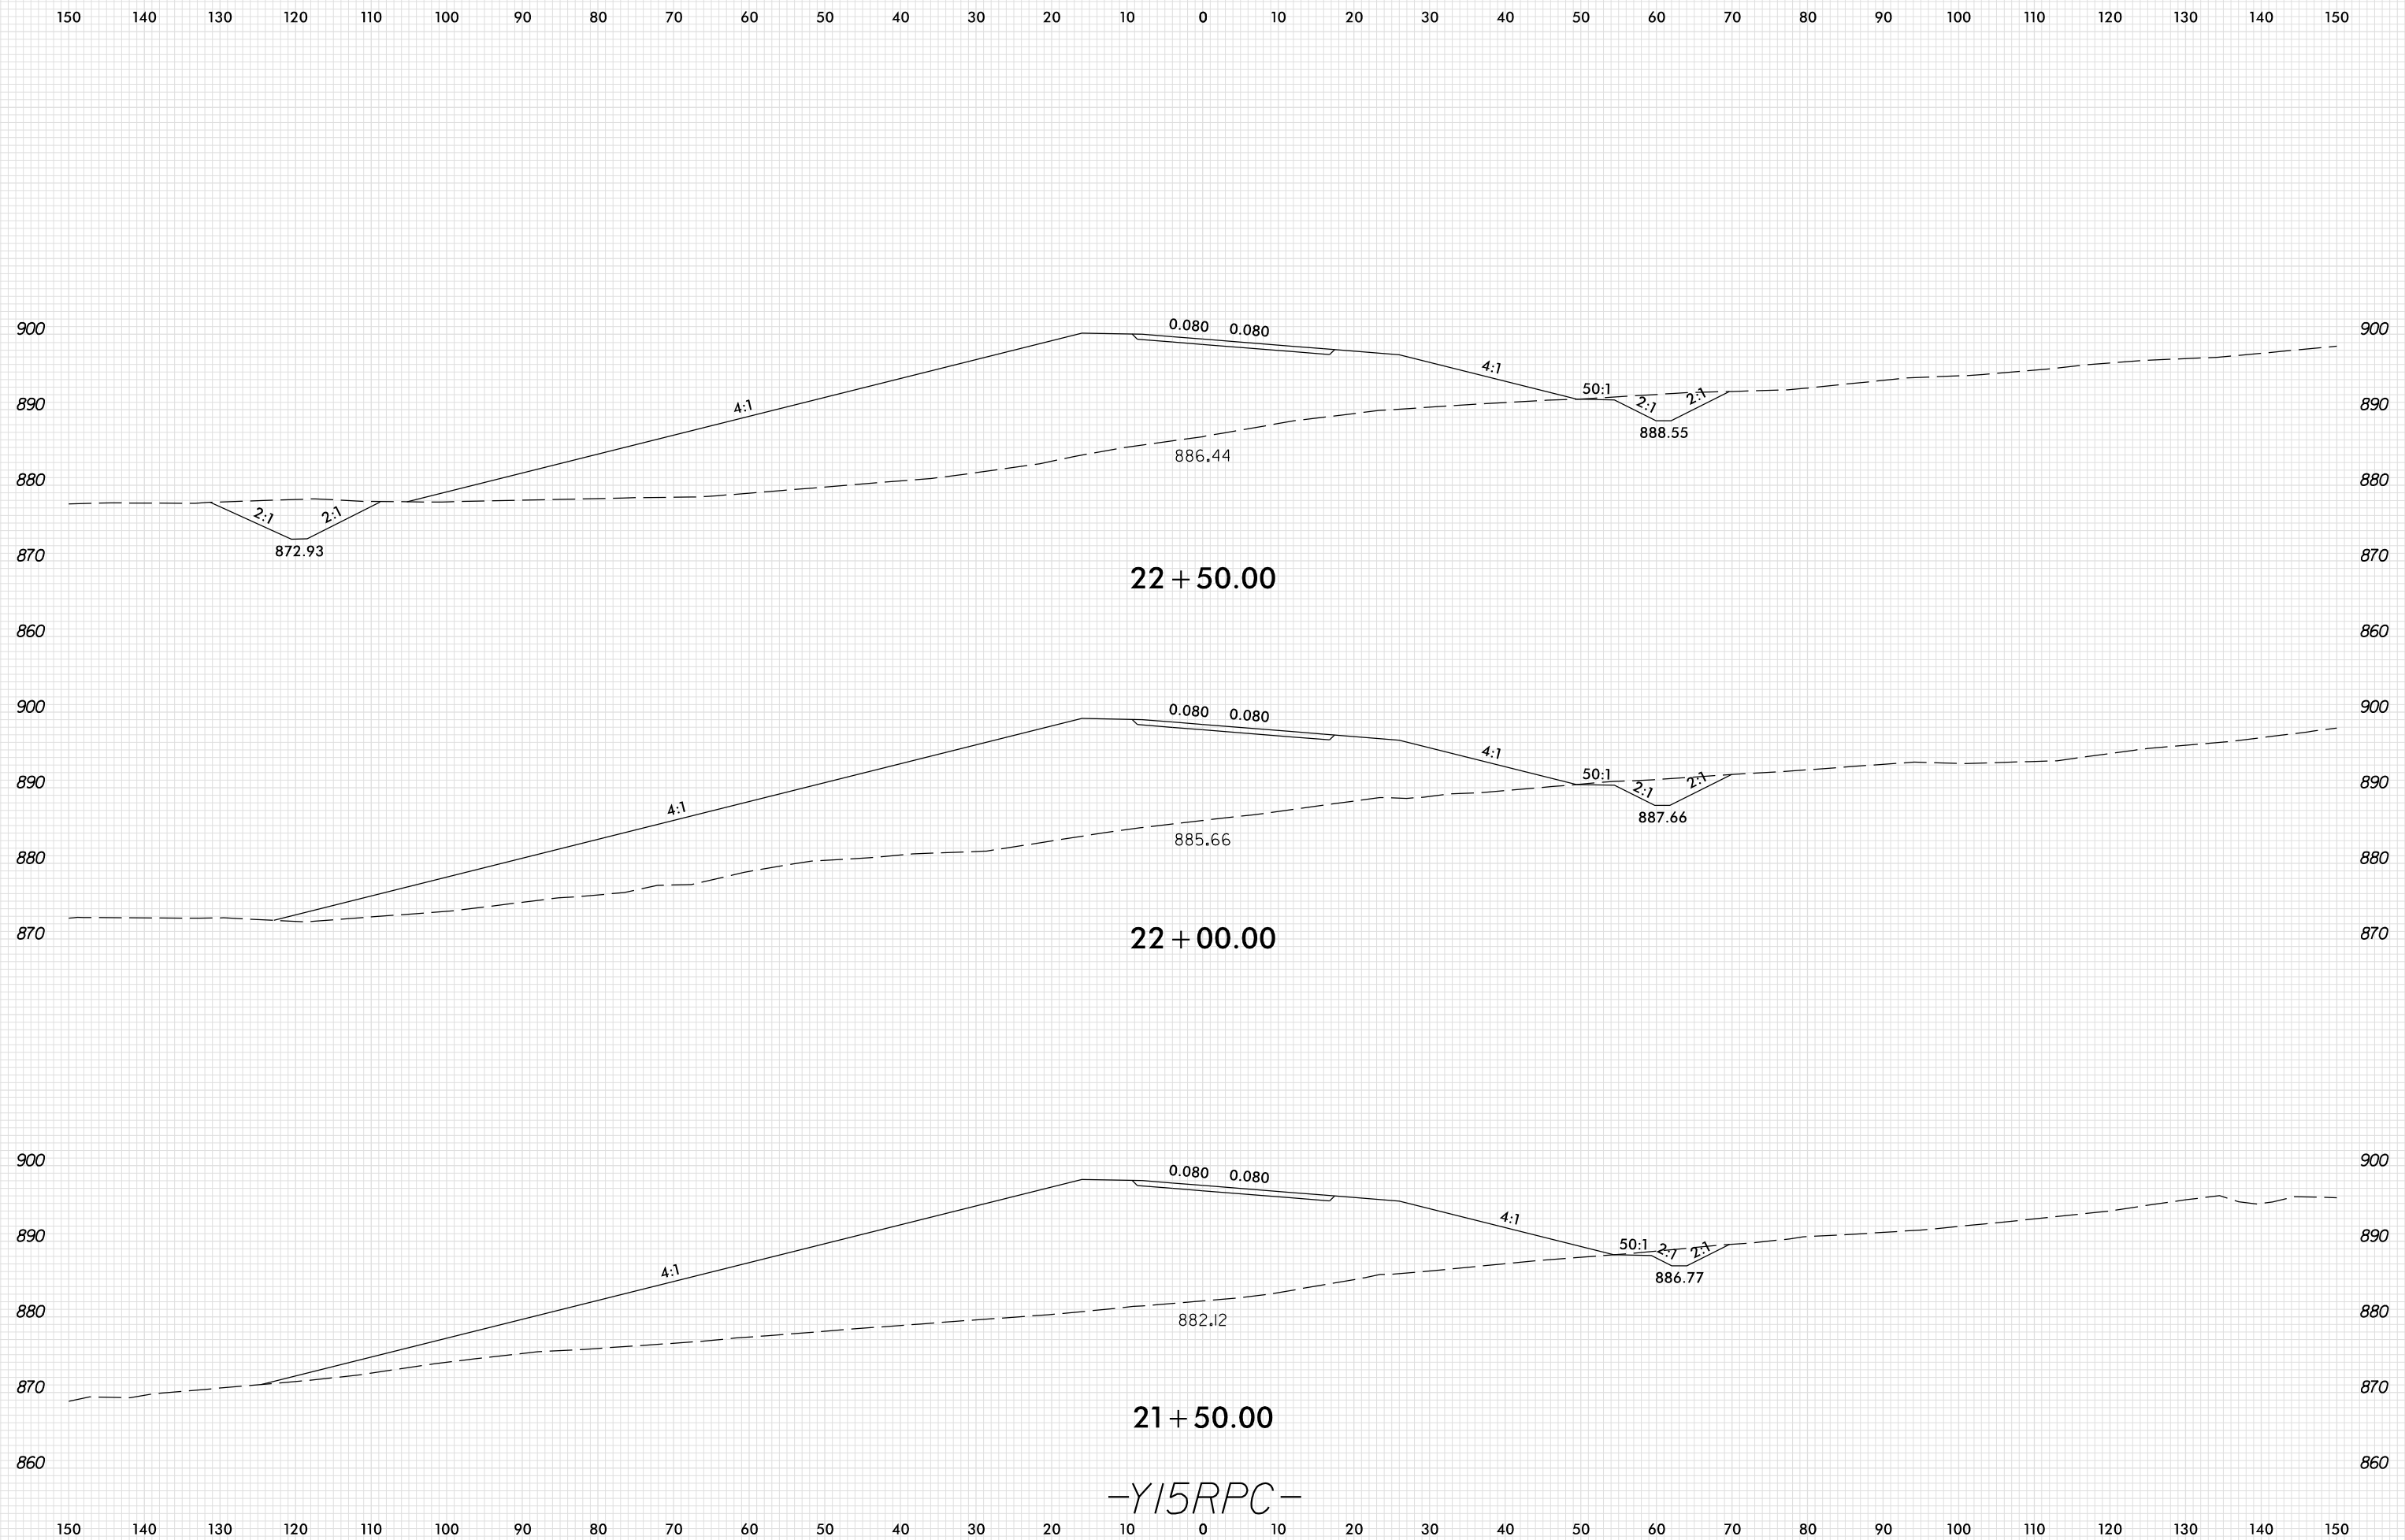

8/23/99

PLOT DRIVER: NCDOT_pdf_color_eng_100.plt
 USER: SPEREIRA
 DATE: 6/10/2021
 TIME: 2:28:55 PM
 FILE: \

-Y15RPC-