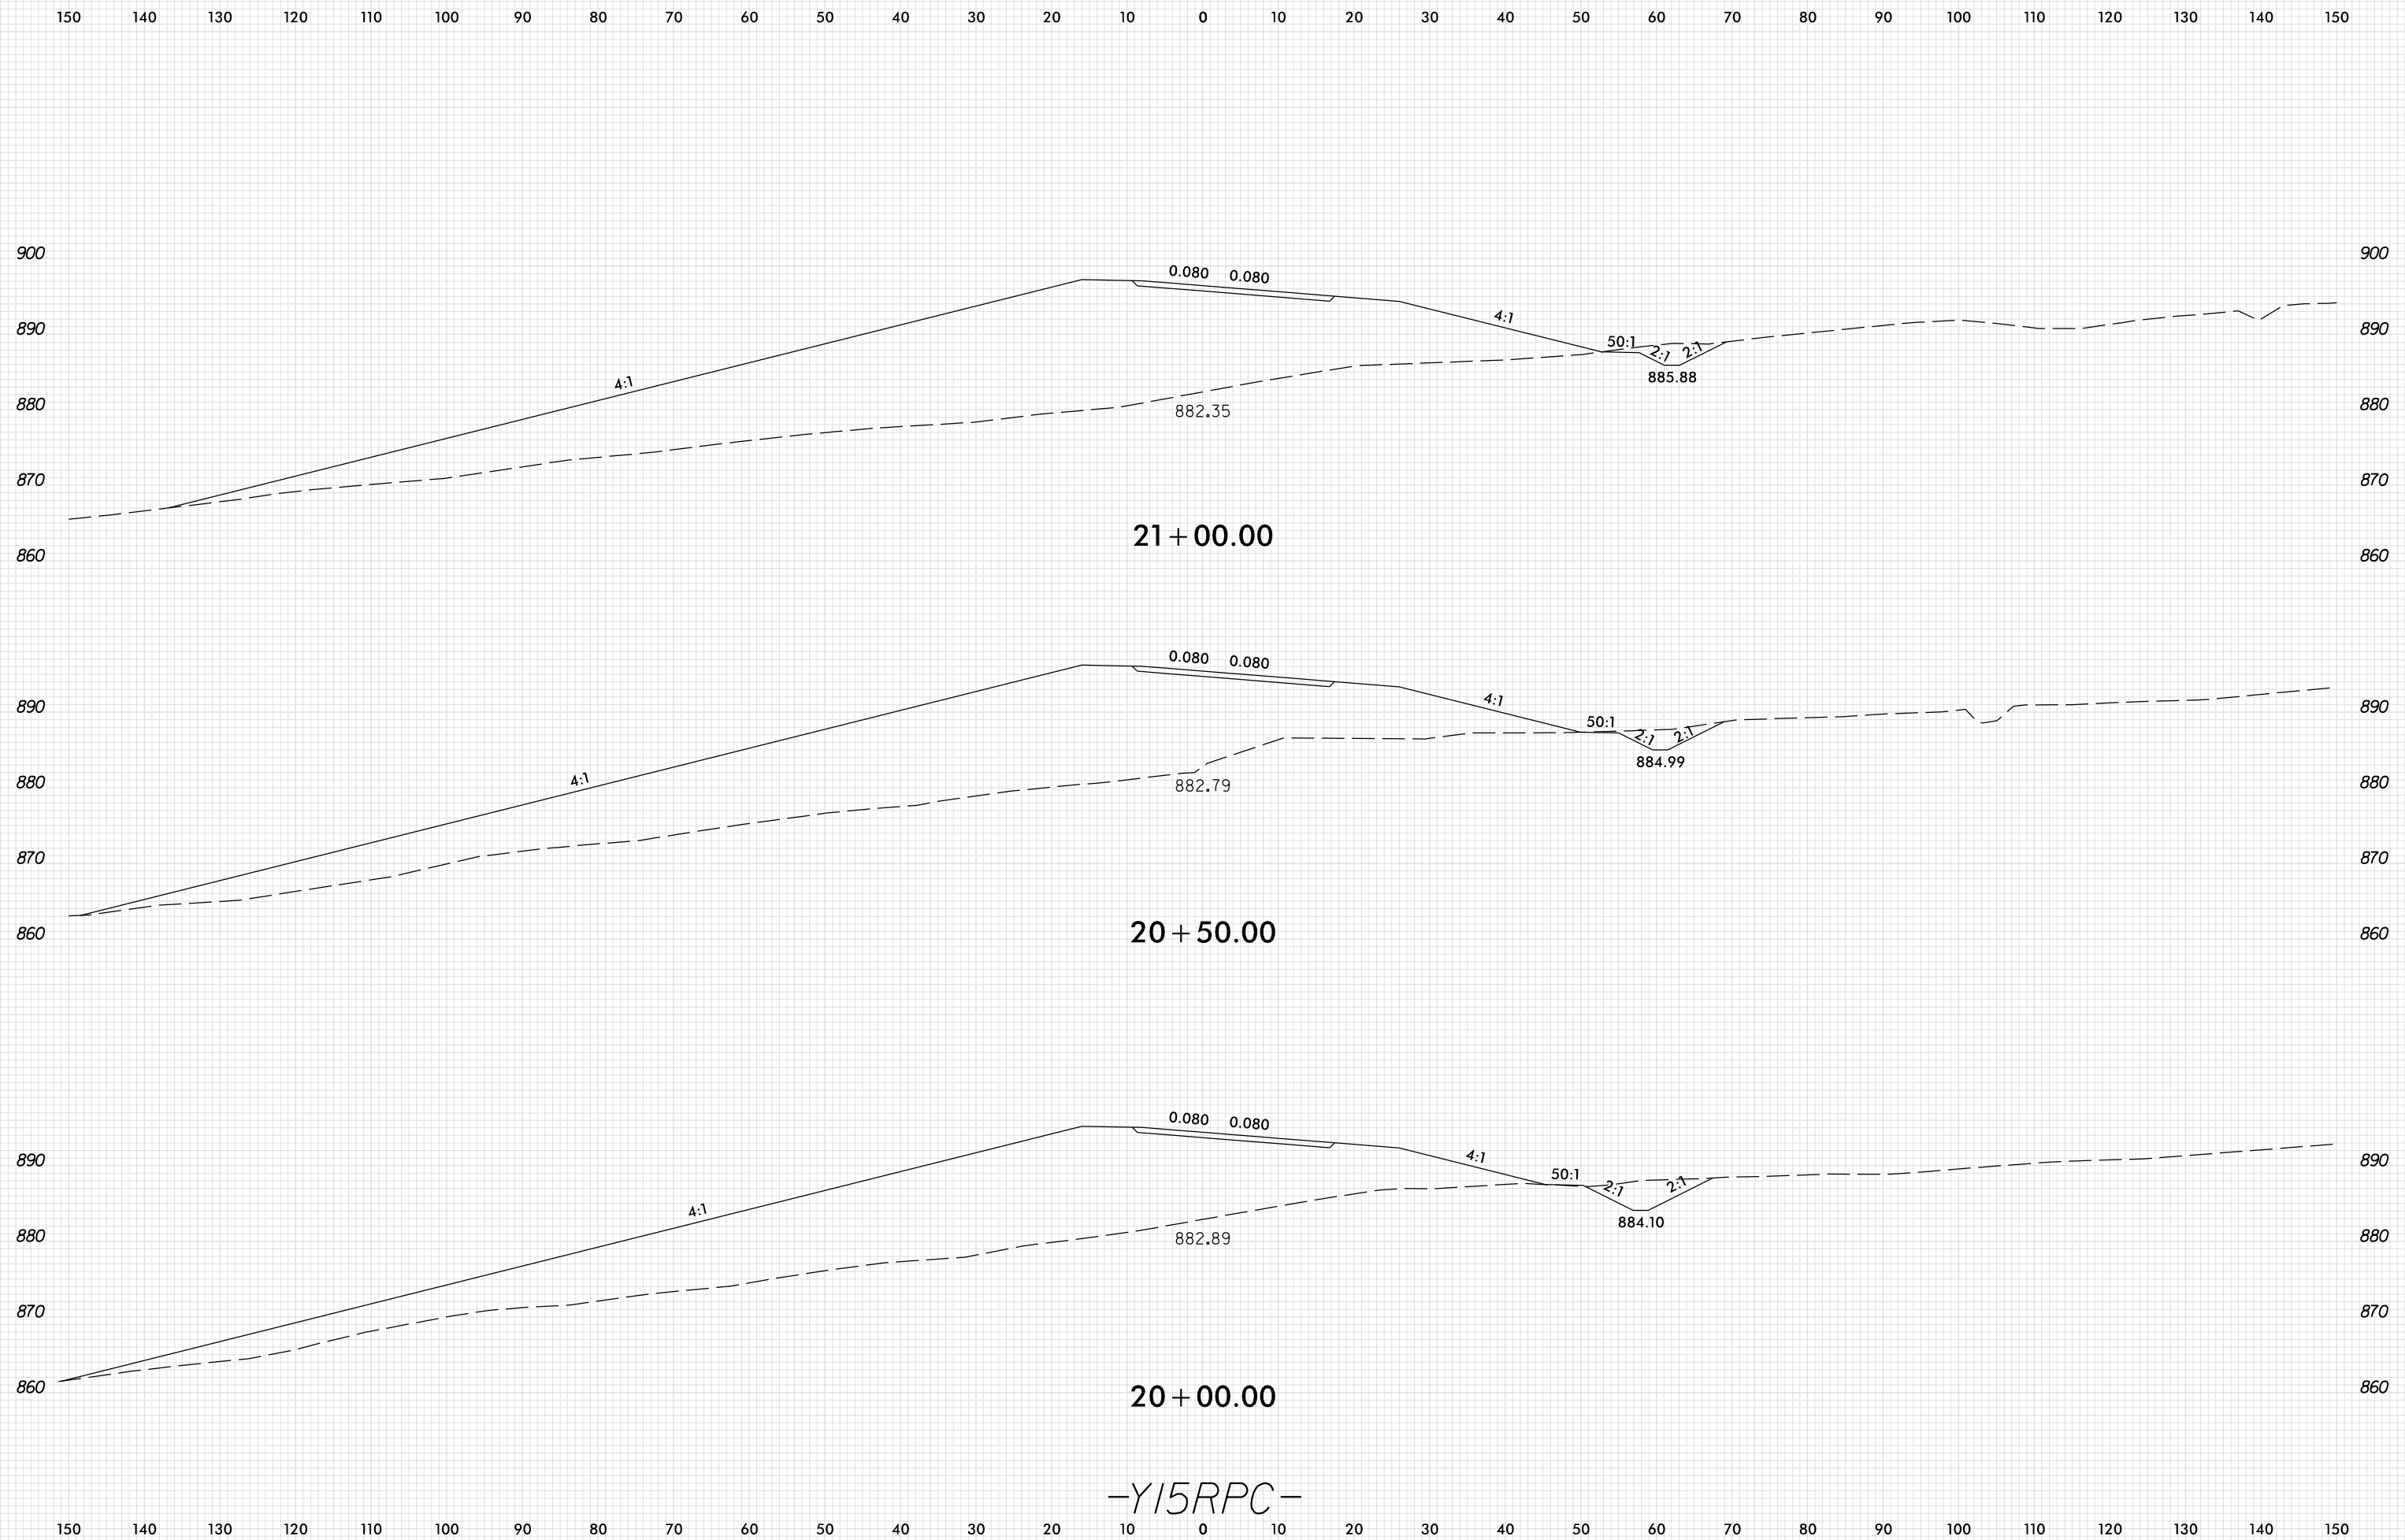

8/23/99

-Y15RPC-

PLOT DRIVER: NCDOT_pdf_color_eng_100.plt
 USER: SPEREIRA
 DATE: 6/10/2021
 TIME: 2:28:54 PM
 FILE: \