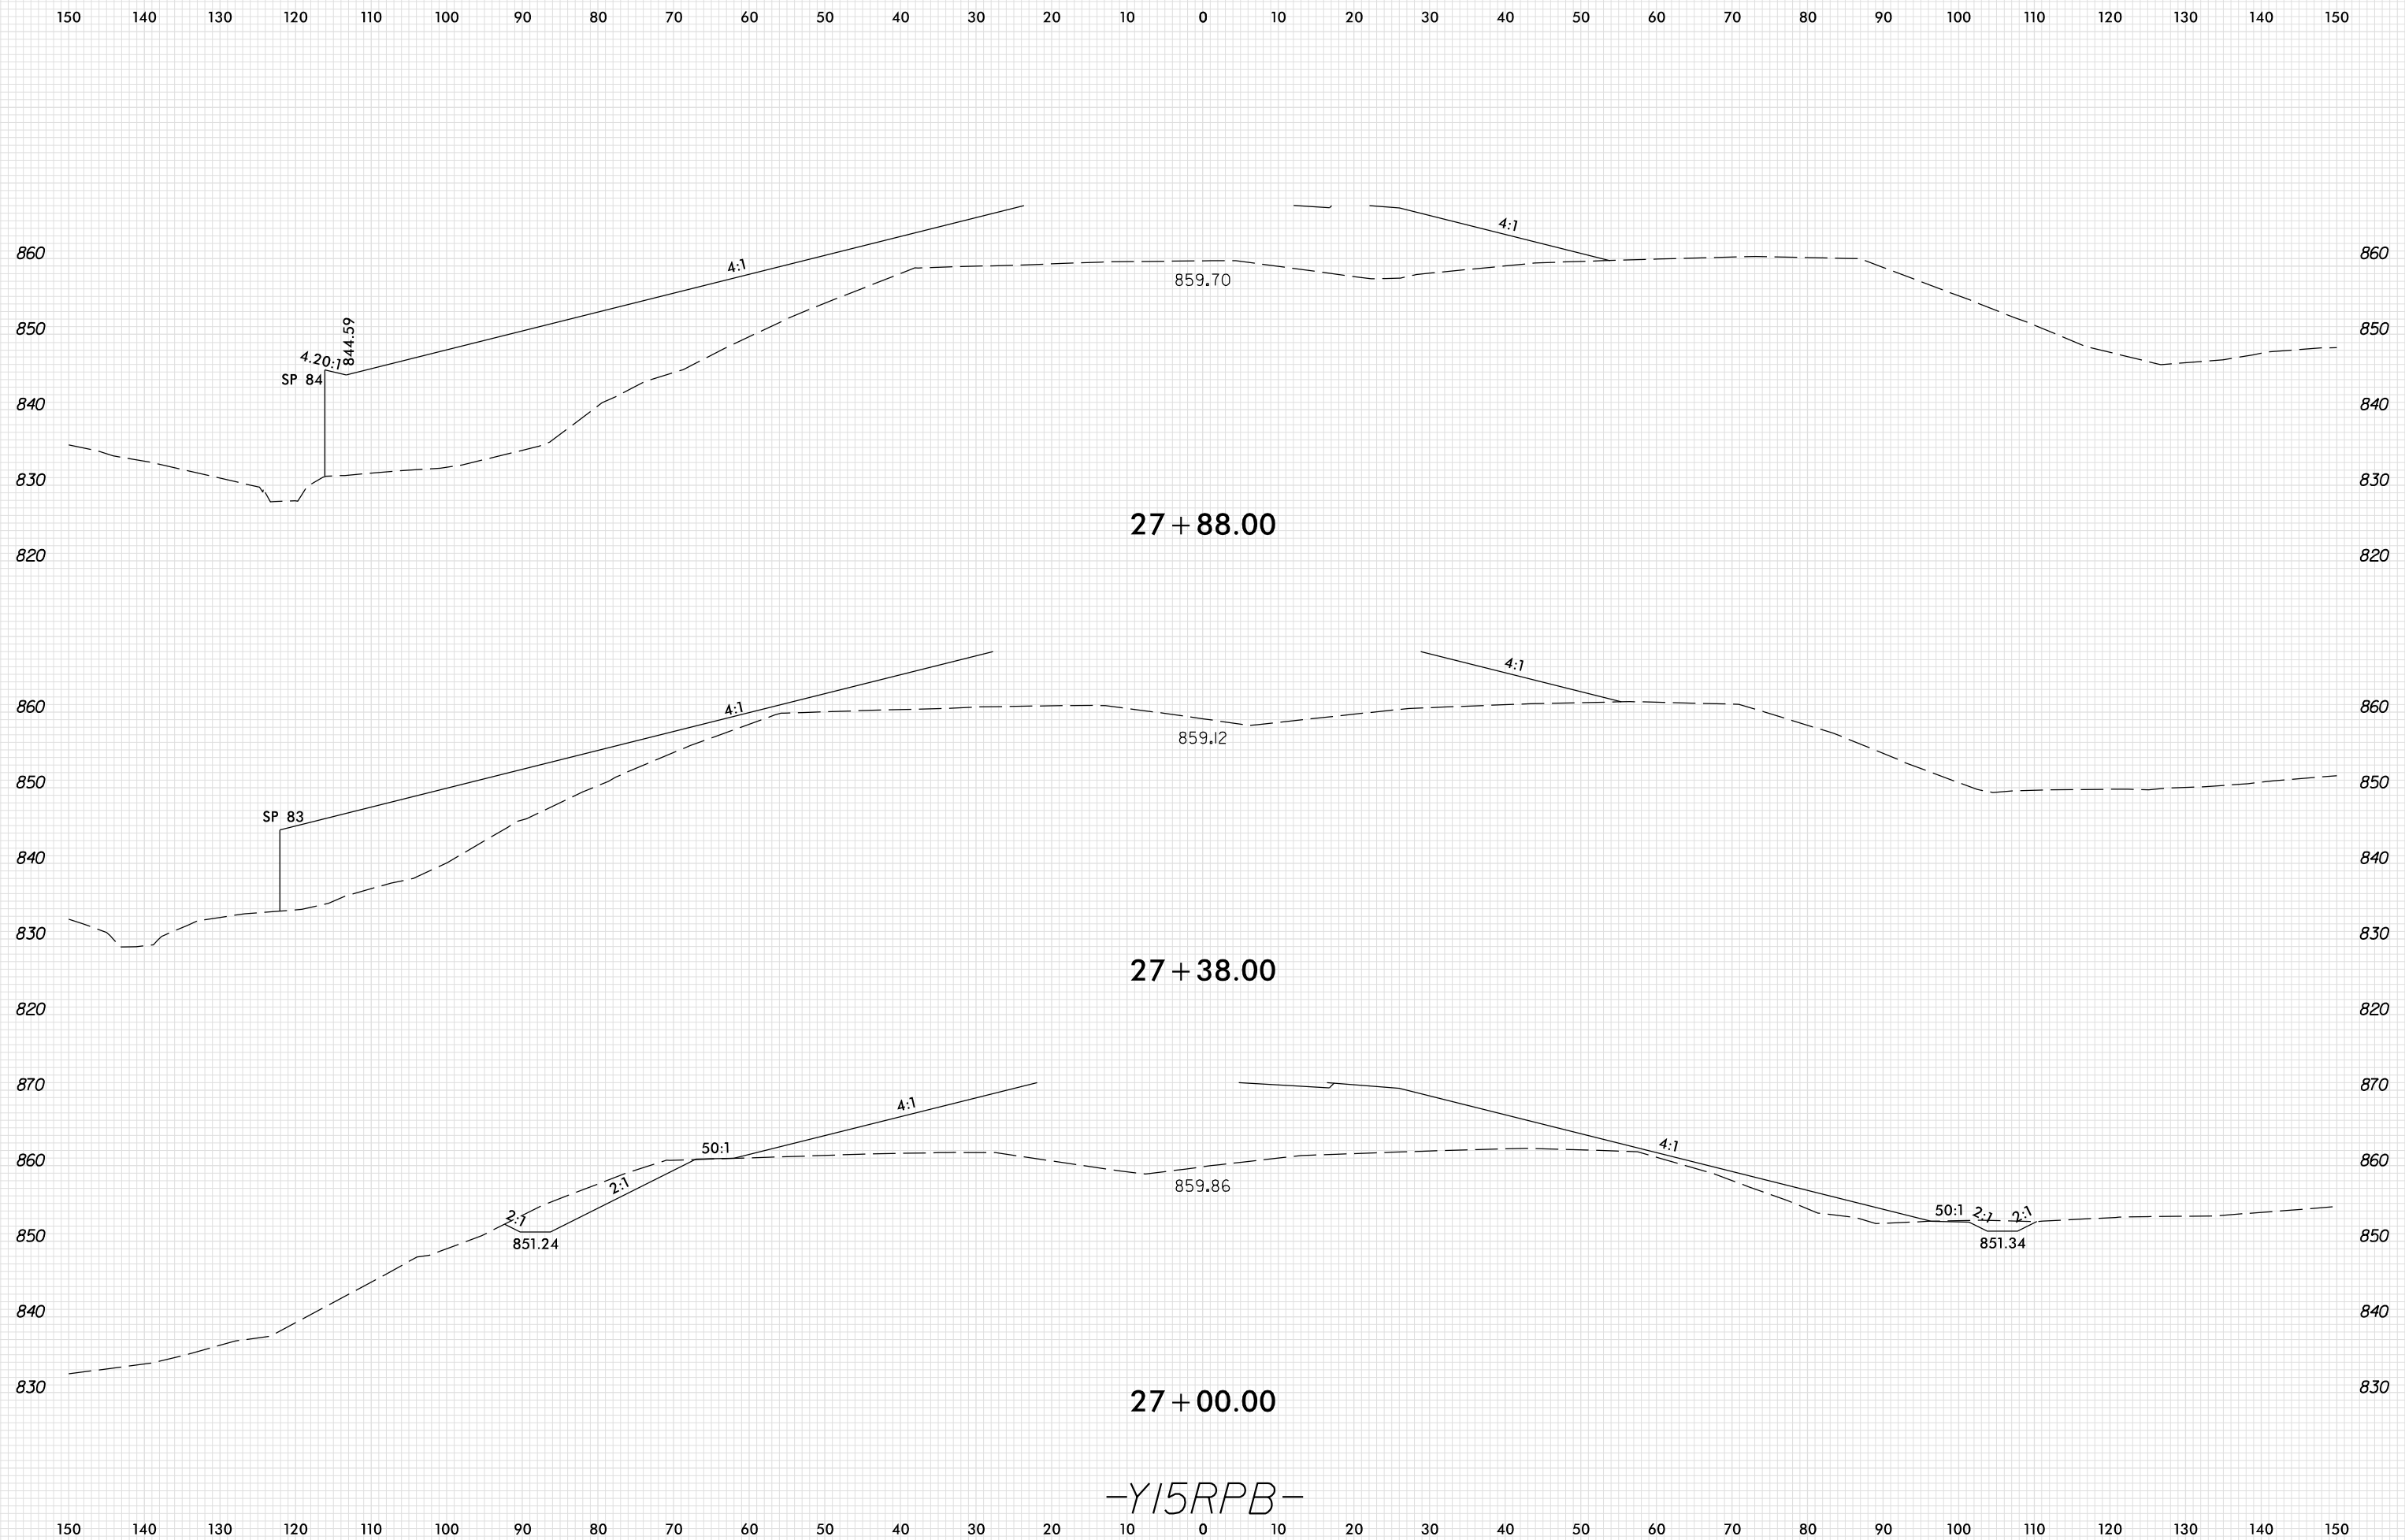

8/23/99

-Y15RPB-

PLOT DRIVER: NCDOT_pdf_color_eng_100.plt
 USER: SPEREIRA
 DATE: 6/10/2021
 TIME: 2:28:43 PM
 FILE: \