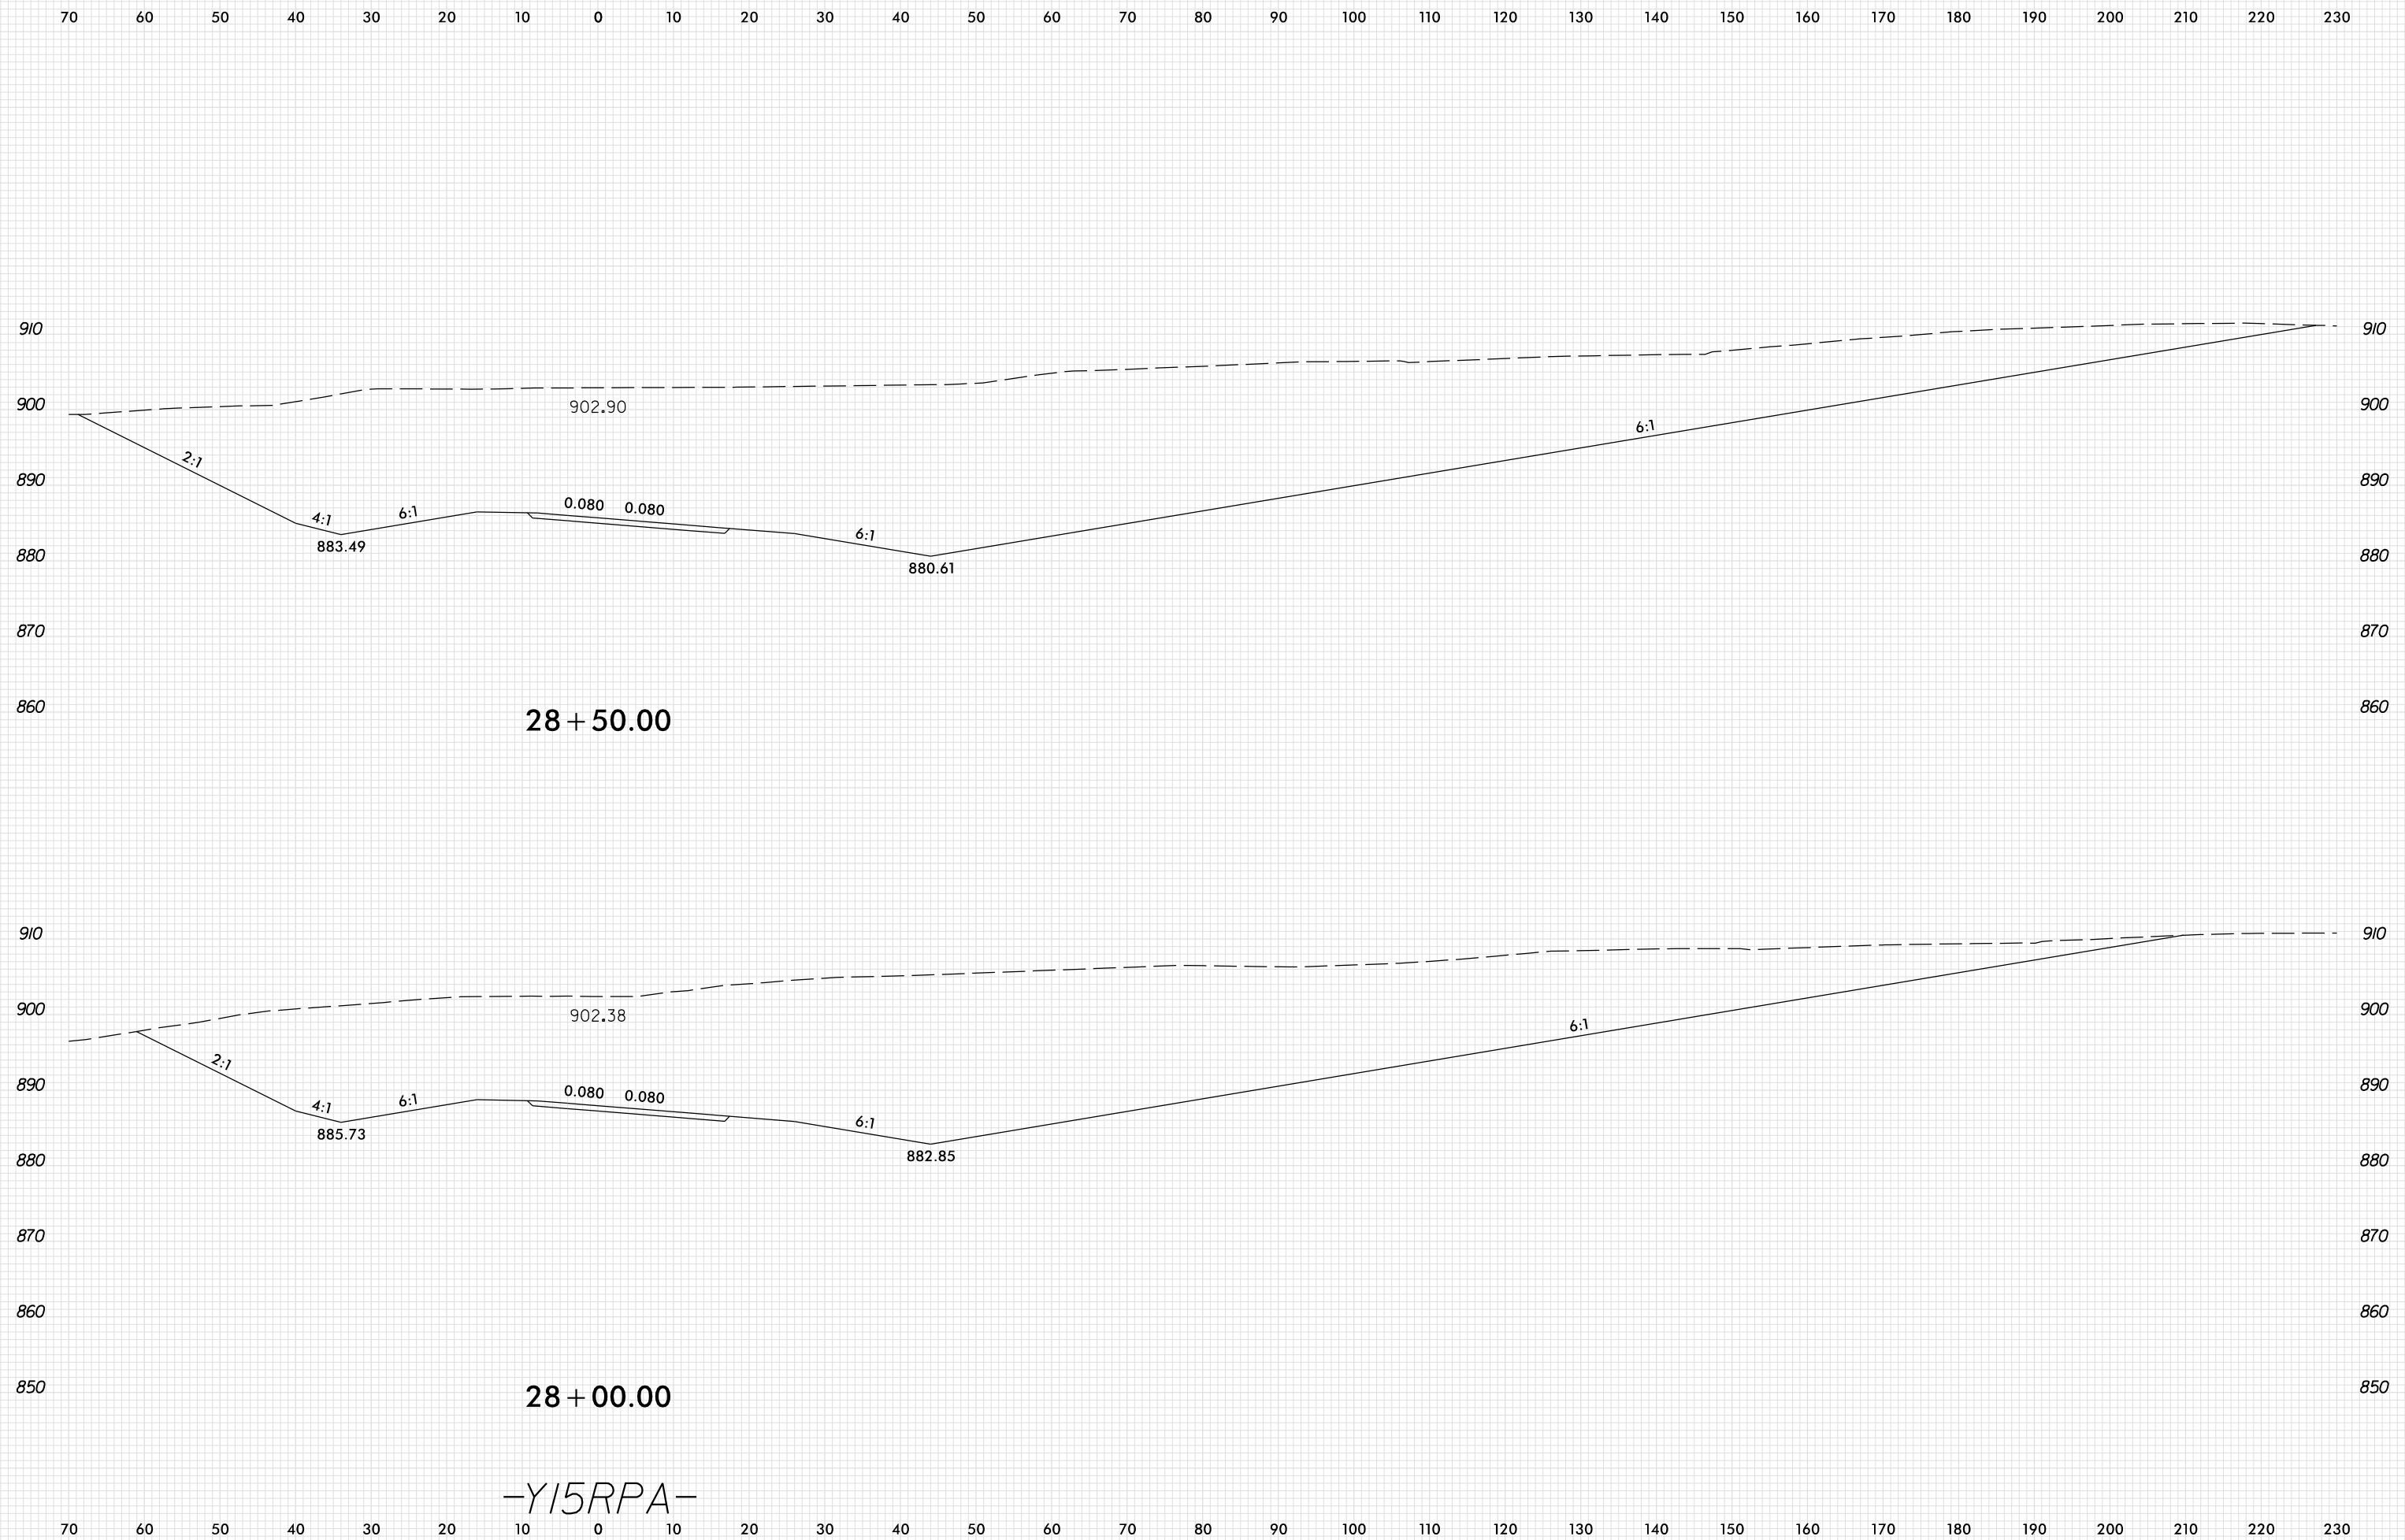

8/23/99

PLOT DRIVER: NCDOT_pdf_color_eng_100.plt
 USER: SPEREIRA
 DATE: 6/10/2021
 TIME: 2:28:27 PM
 FILE: \

-Y15RPA-