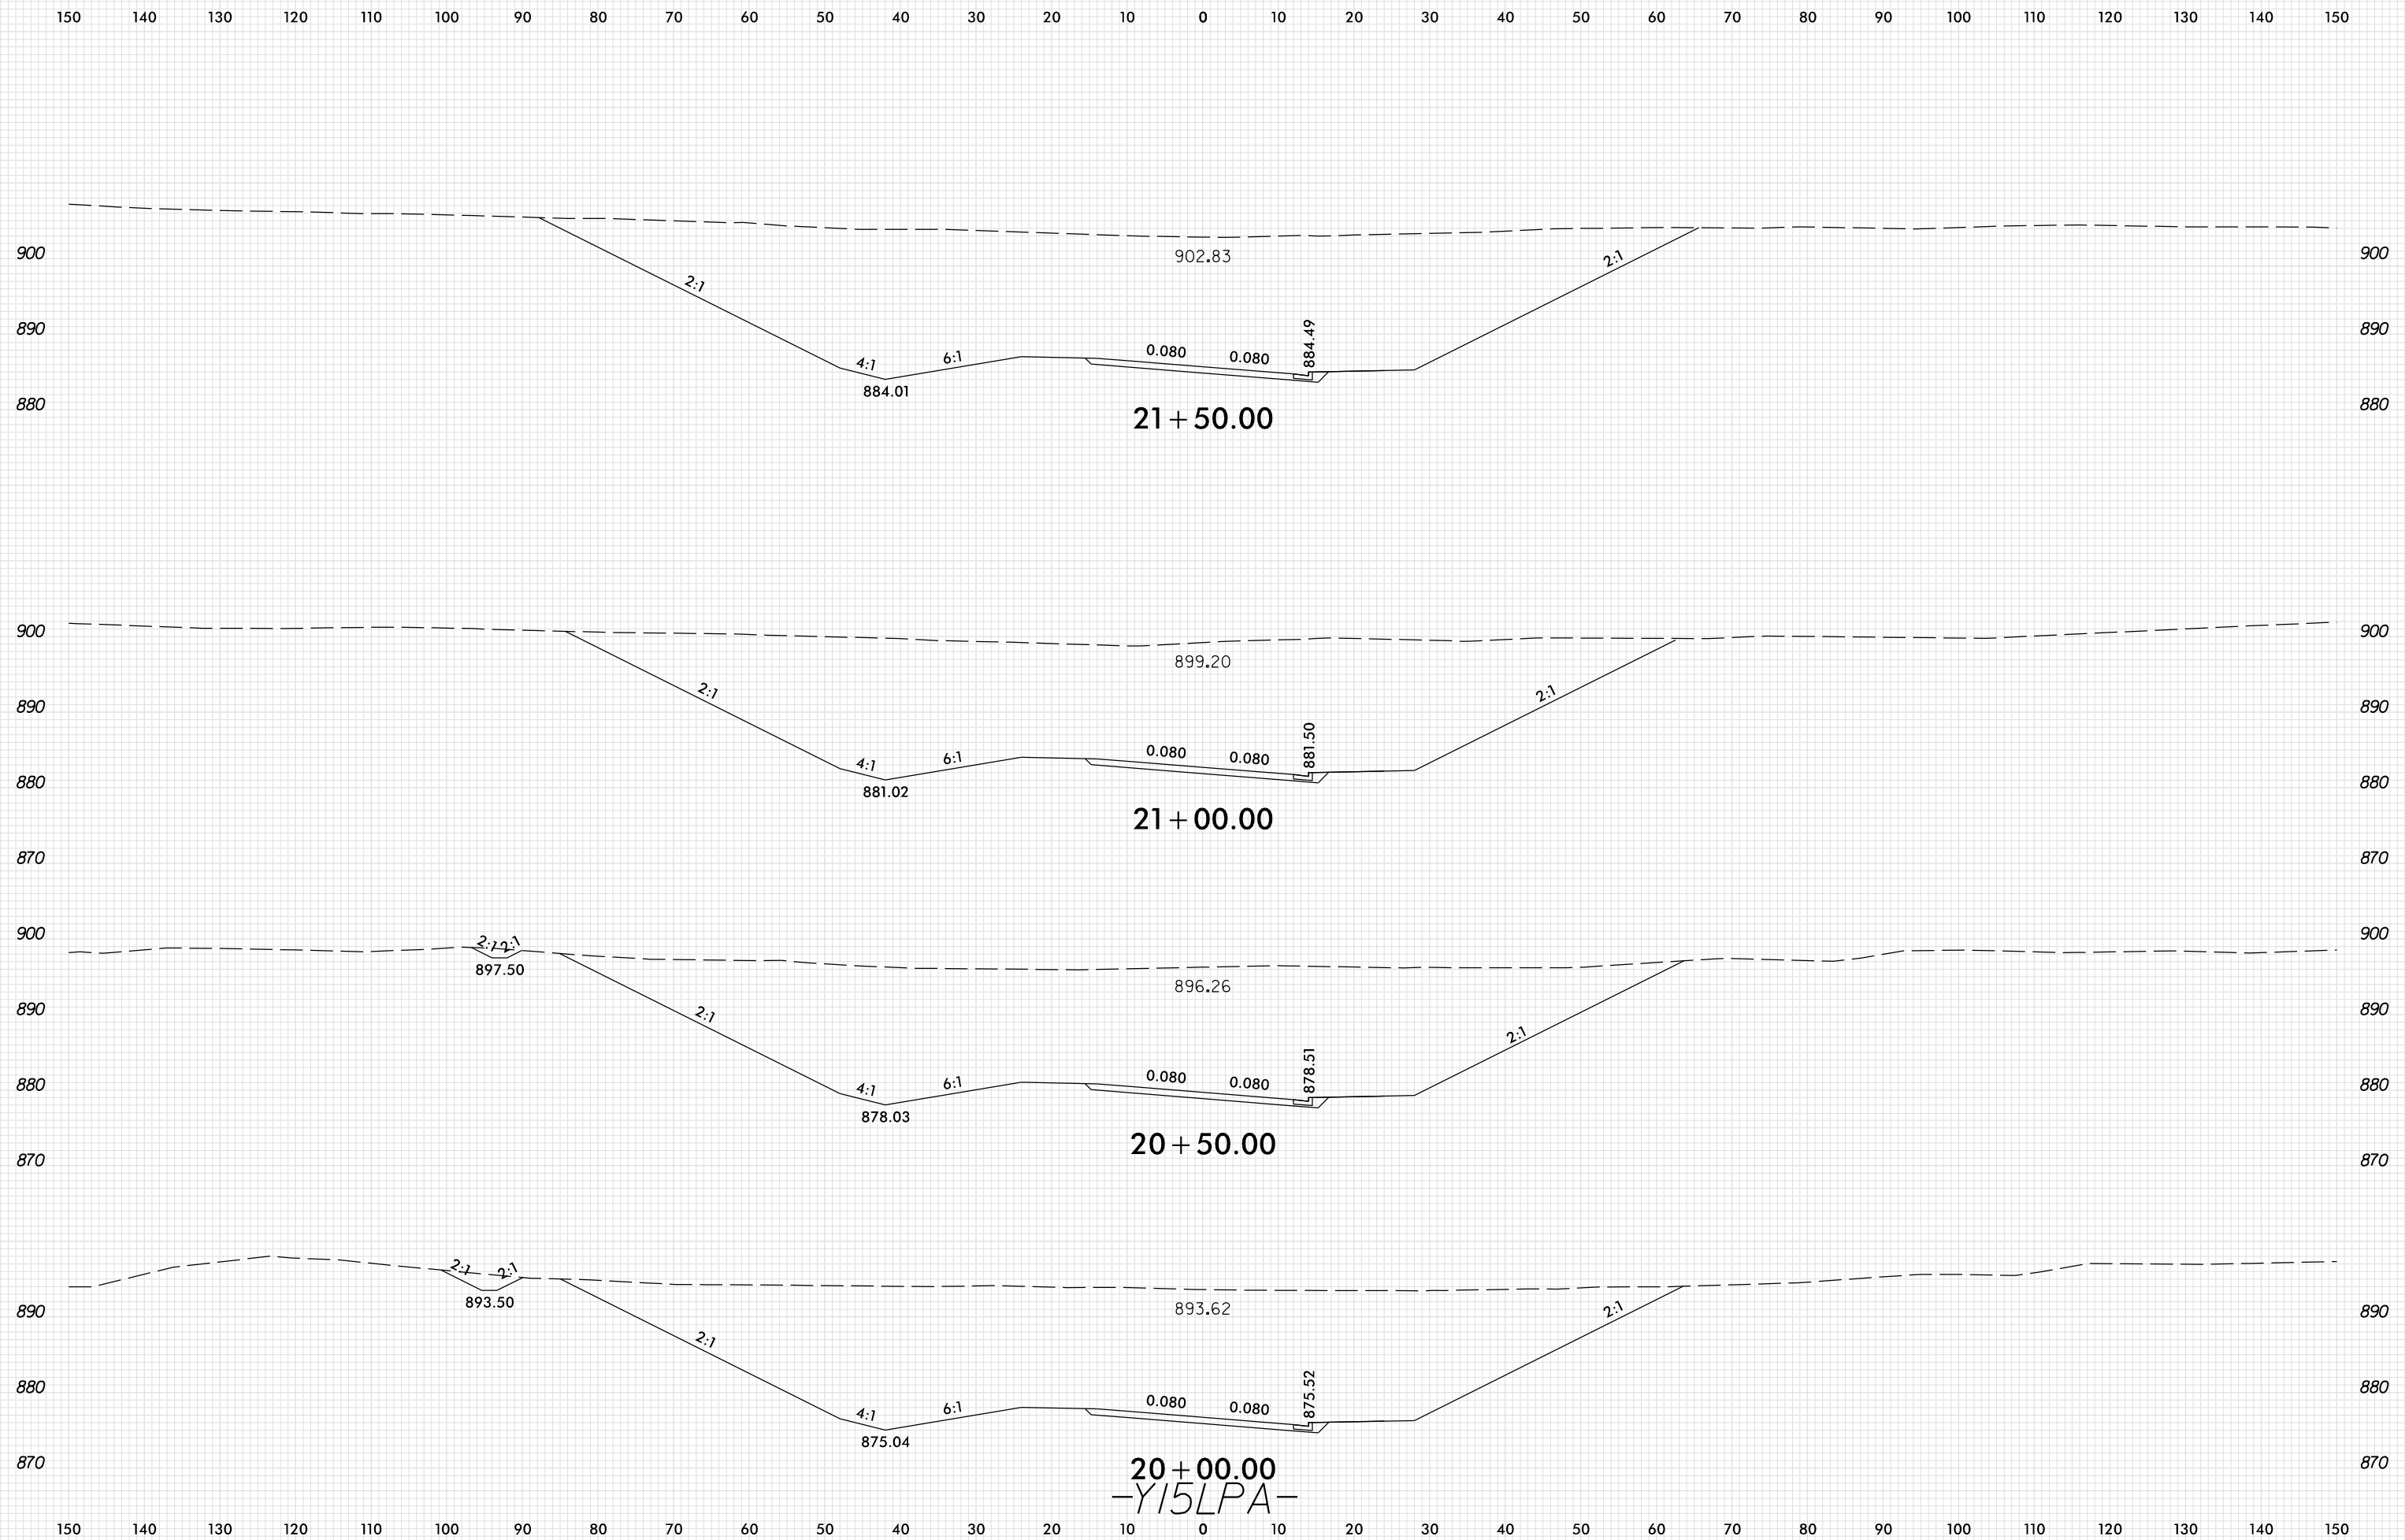

8/23/99

20+00.00
-Y15LPA-

PLOT DRIVER: NCD01_pdf_color_eng_100.plt
USER: SPEREIRA
DATE: 6/10/2021
TIME: 2:28:07 PM
FILE: \