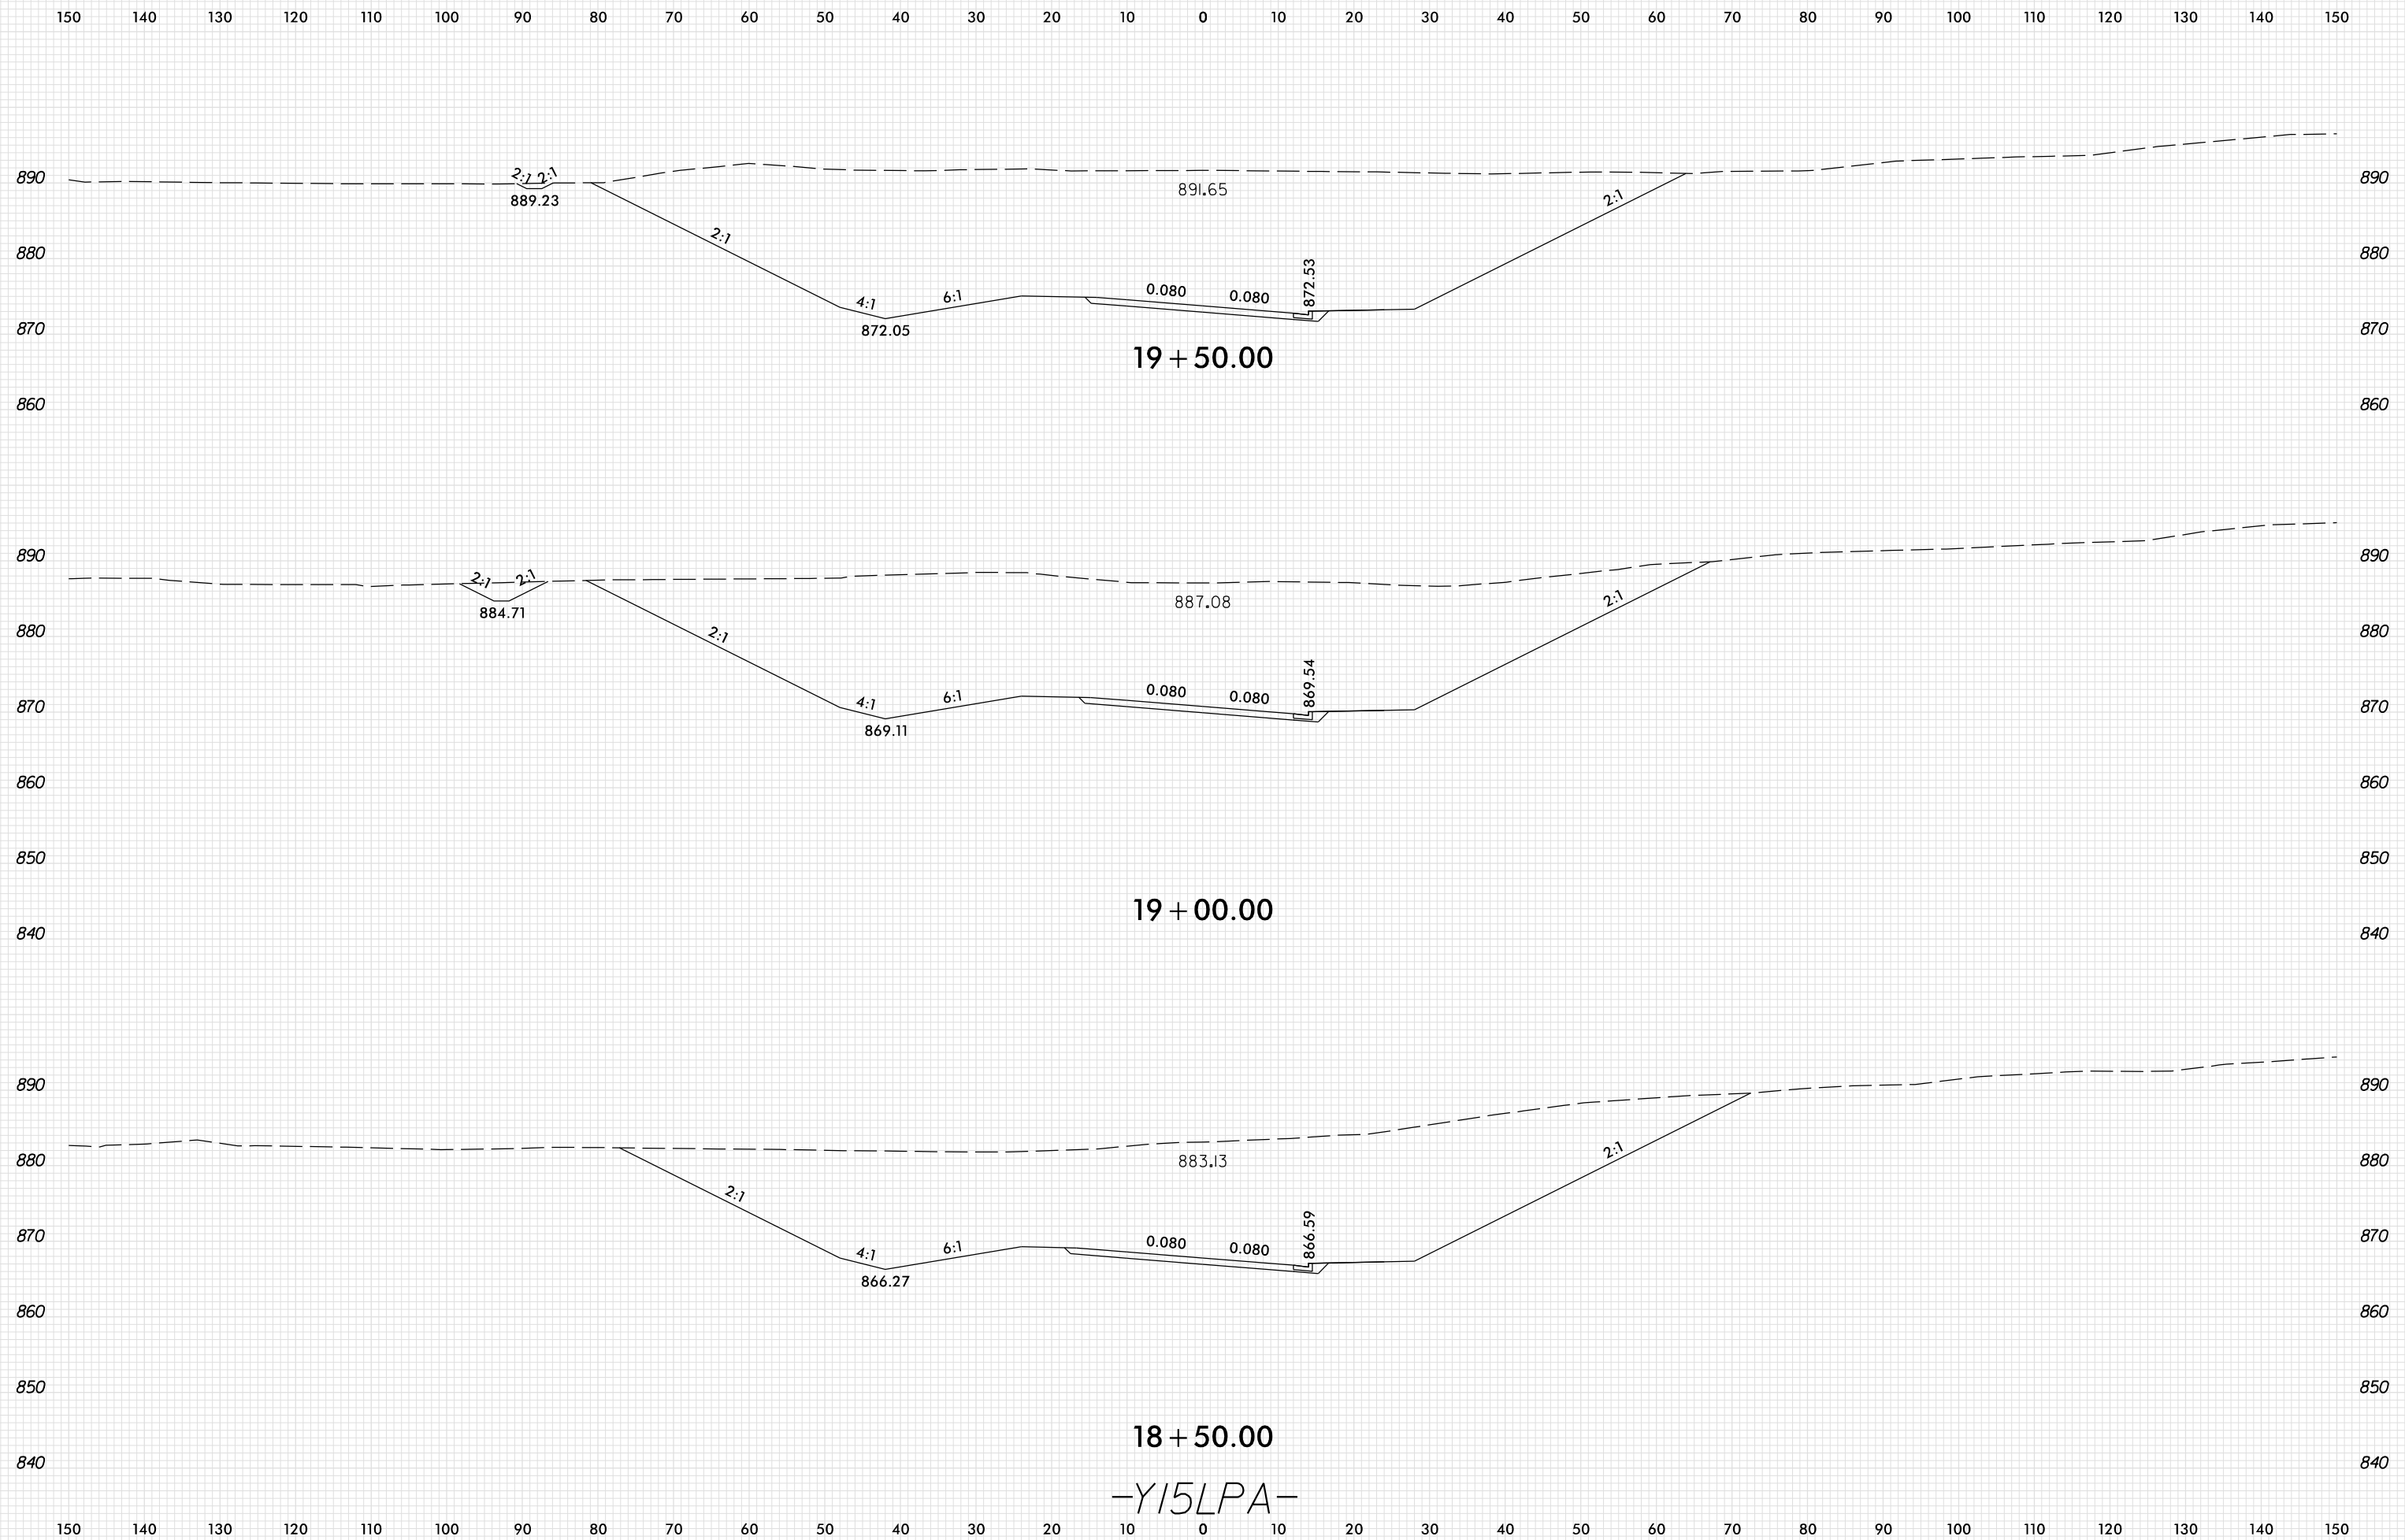

8/23/99

PLOT DRIVER: NCD01_pdf_color_eng_100.plt
 USER: SPEREIRA
 DATE: 6/10/2021
 TIME: 2:28:06 PM

18 + 50.00
 -Y15LPA-